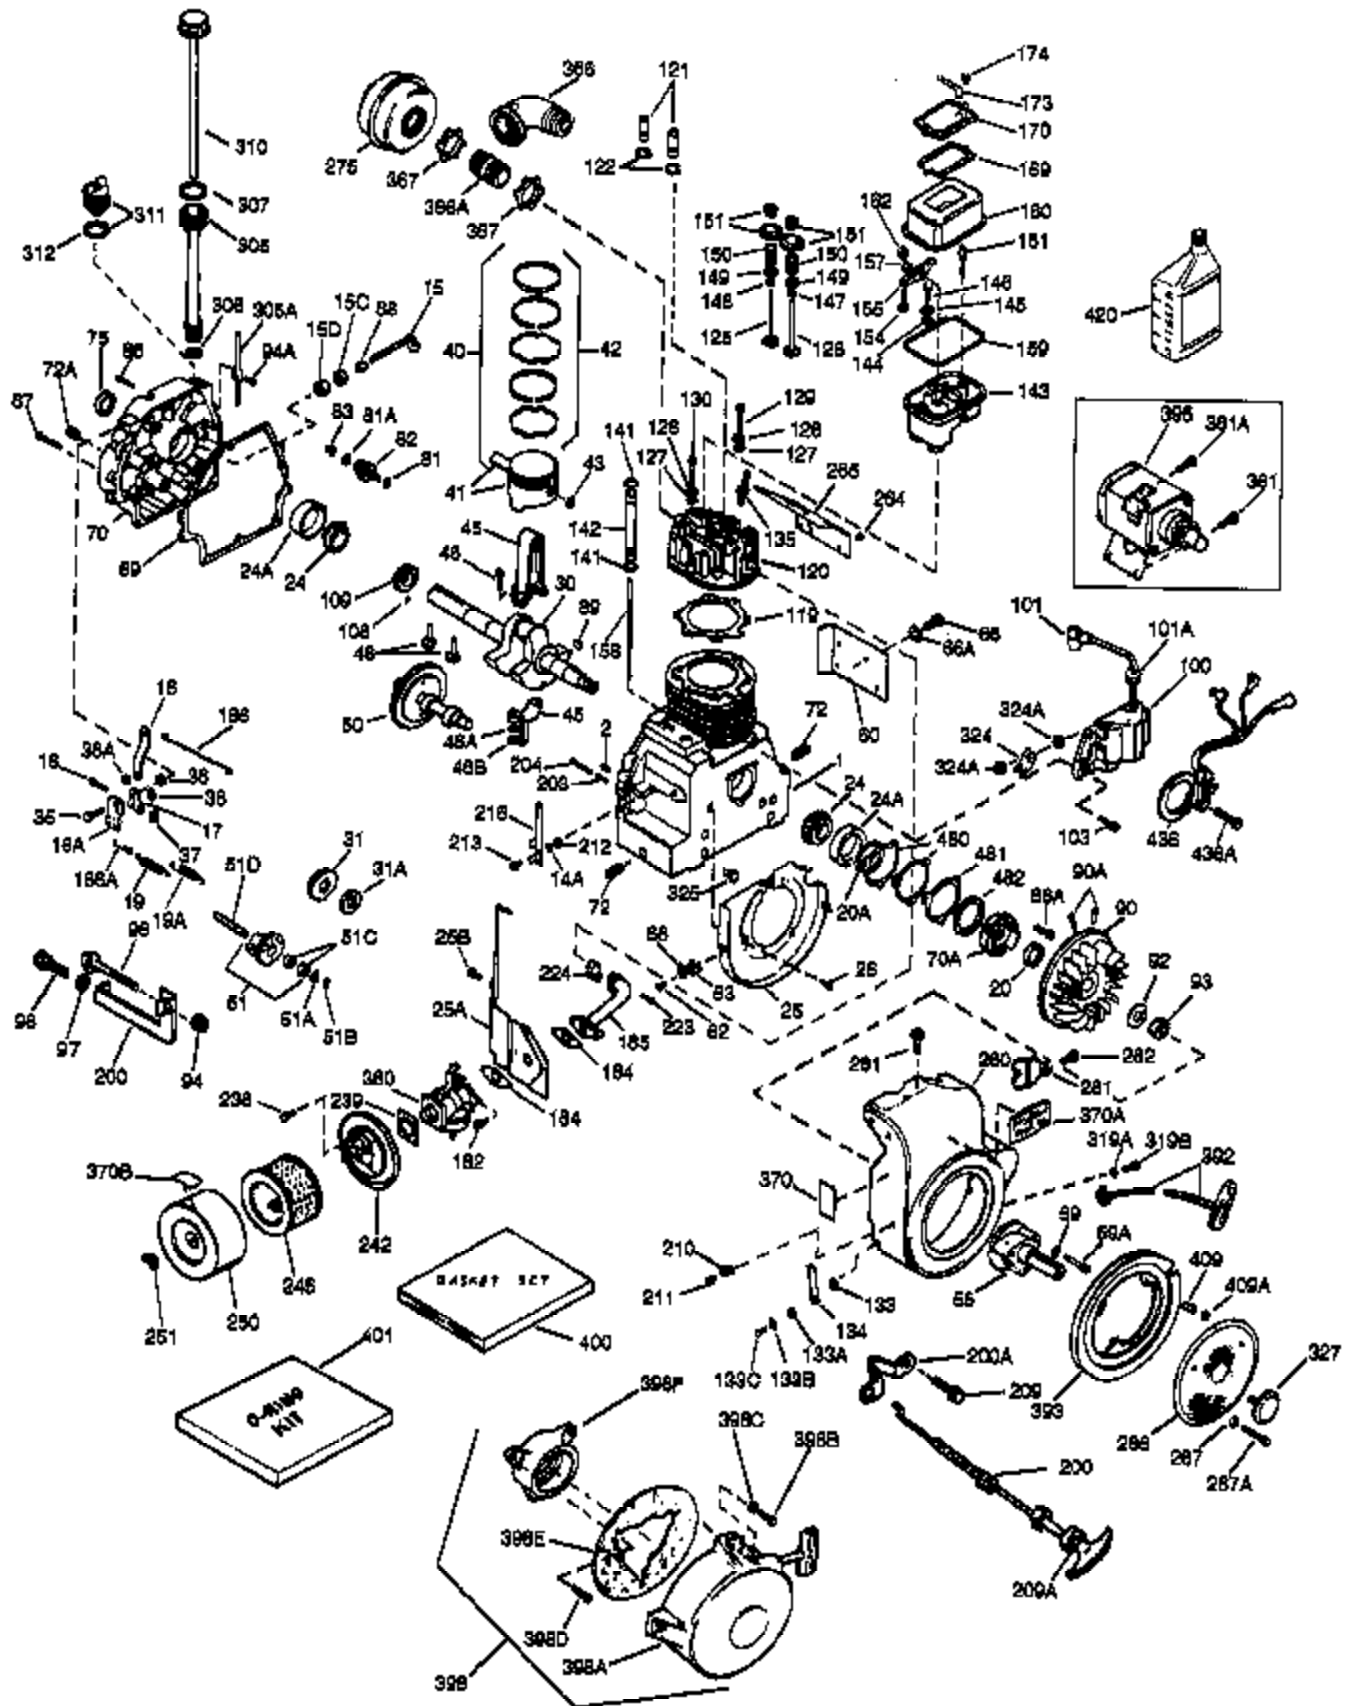

(Page 1 of 2)

IMAGE FILE: ENOH160.2

Ref #	Part Number	Qty	Description
1	33707A	1	Cylinder (Incl. 2, 20 & 72)
2	27652	2	Dowel Pin
14A	28558	1	Washer
15	32425	1	Governor Rod
16	31963	1	Governor Lever
16B	31965	1	Governor Spring Plate
17	31964	1	Governor Lever Clamp
18	650544	1	Screw, Torx T-25, 10-24 x 7/8"
19	31967	1	Extension Spring
20A	32599	1	* "O" Ring
20	31950	1	* Oil Seal
24A	31928	2	Bearing Cup
24	31932	2	Tapered Roller Bearing
25	32579	1	Blower Housing Baffle
25A	33477A	1	Air Baffle
25B	651031	1	Screw, 1/4-20 x 9/16"
26	650561	3	Screw, 1/4-20 x 5/8"
30	33390B	1	Crankshaft
35	30312	1	Screw, 10-32 x 1/2"
37	7975	1	Lock Nut, 10-24
38	29193	1	Retaining Ring
38A	650518	1	Washer
40	34511	1	Piston, Pin & Ring Set (Std.)
40	34512	1	Piston, Pin & Ring Set (.010" OS)
40	34513	1	Piston, Pin & Ring Set (.020" OS)
41	32238B	1	Piston & Pin Ass'y. (Std.) (Incl. 43)
41	32239B	1	Piston & Pin Ass'y. (.010" OS) (Incl. 43)
41	32240B	1	Piston & Pin Ass'y. (.020" OS) (Incl. 43)
42	32241	1	Ring Set (Std.)
42	32242	1	Ring Set (.010" OS)
42	32243	1	Ring Set (.020" OS)
43	31919	2	Piston Pin Retaining Ring
45	33093A	1	Connecting Rod Ass'y. (Incl.46 - 46B)
45	34383	1	Connecting Rod Ass'y.(.010" US)(Incl. 46-46B)
45	34384	1	Connecting Rod Ass'y.(.020" US)(Incl. 46-46B)
46	32077	2	Connecting Rod Bolt
46B	28264	2	Nut
46A	26073	2	Washer
48	33472	2	Valve Lifter
50	34752	1	Camshaft (MCR)
60	33479	1	Blower Housing Extension
69	31956B	1	* Cylinder Cover Gasket
70	32685	1	Cylinder Cover (Incl. 15,38,72,75,88)
70A	32577	1	Cylinder Cover (See Ref. #'s 480-482)
72	31927	2	Oil Drain Plug
72A	28534	2	Oil Fill Plug
75	31950	1	Oil Seal
81A	650745	1	Washer
81	30590A	1	Washer
82	34751	1	Governor Gear Ass'y.
83	35322	1	Governor Spool
86	650588	1	Screw, 1/4-20 x 2"
86A	792028	3	Screw, 5/16-18 x 7/8"
87	650451	8	Screw, 1/4-20 x 1"
88	32426	1	Spacer
89	650592	1	Flywheel Key
90	610909	1	Flywheel (Incl. 90A)
90A	730201	1	Trigger Pin Kit