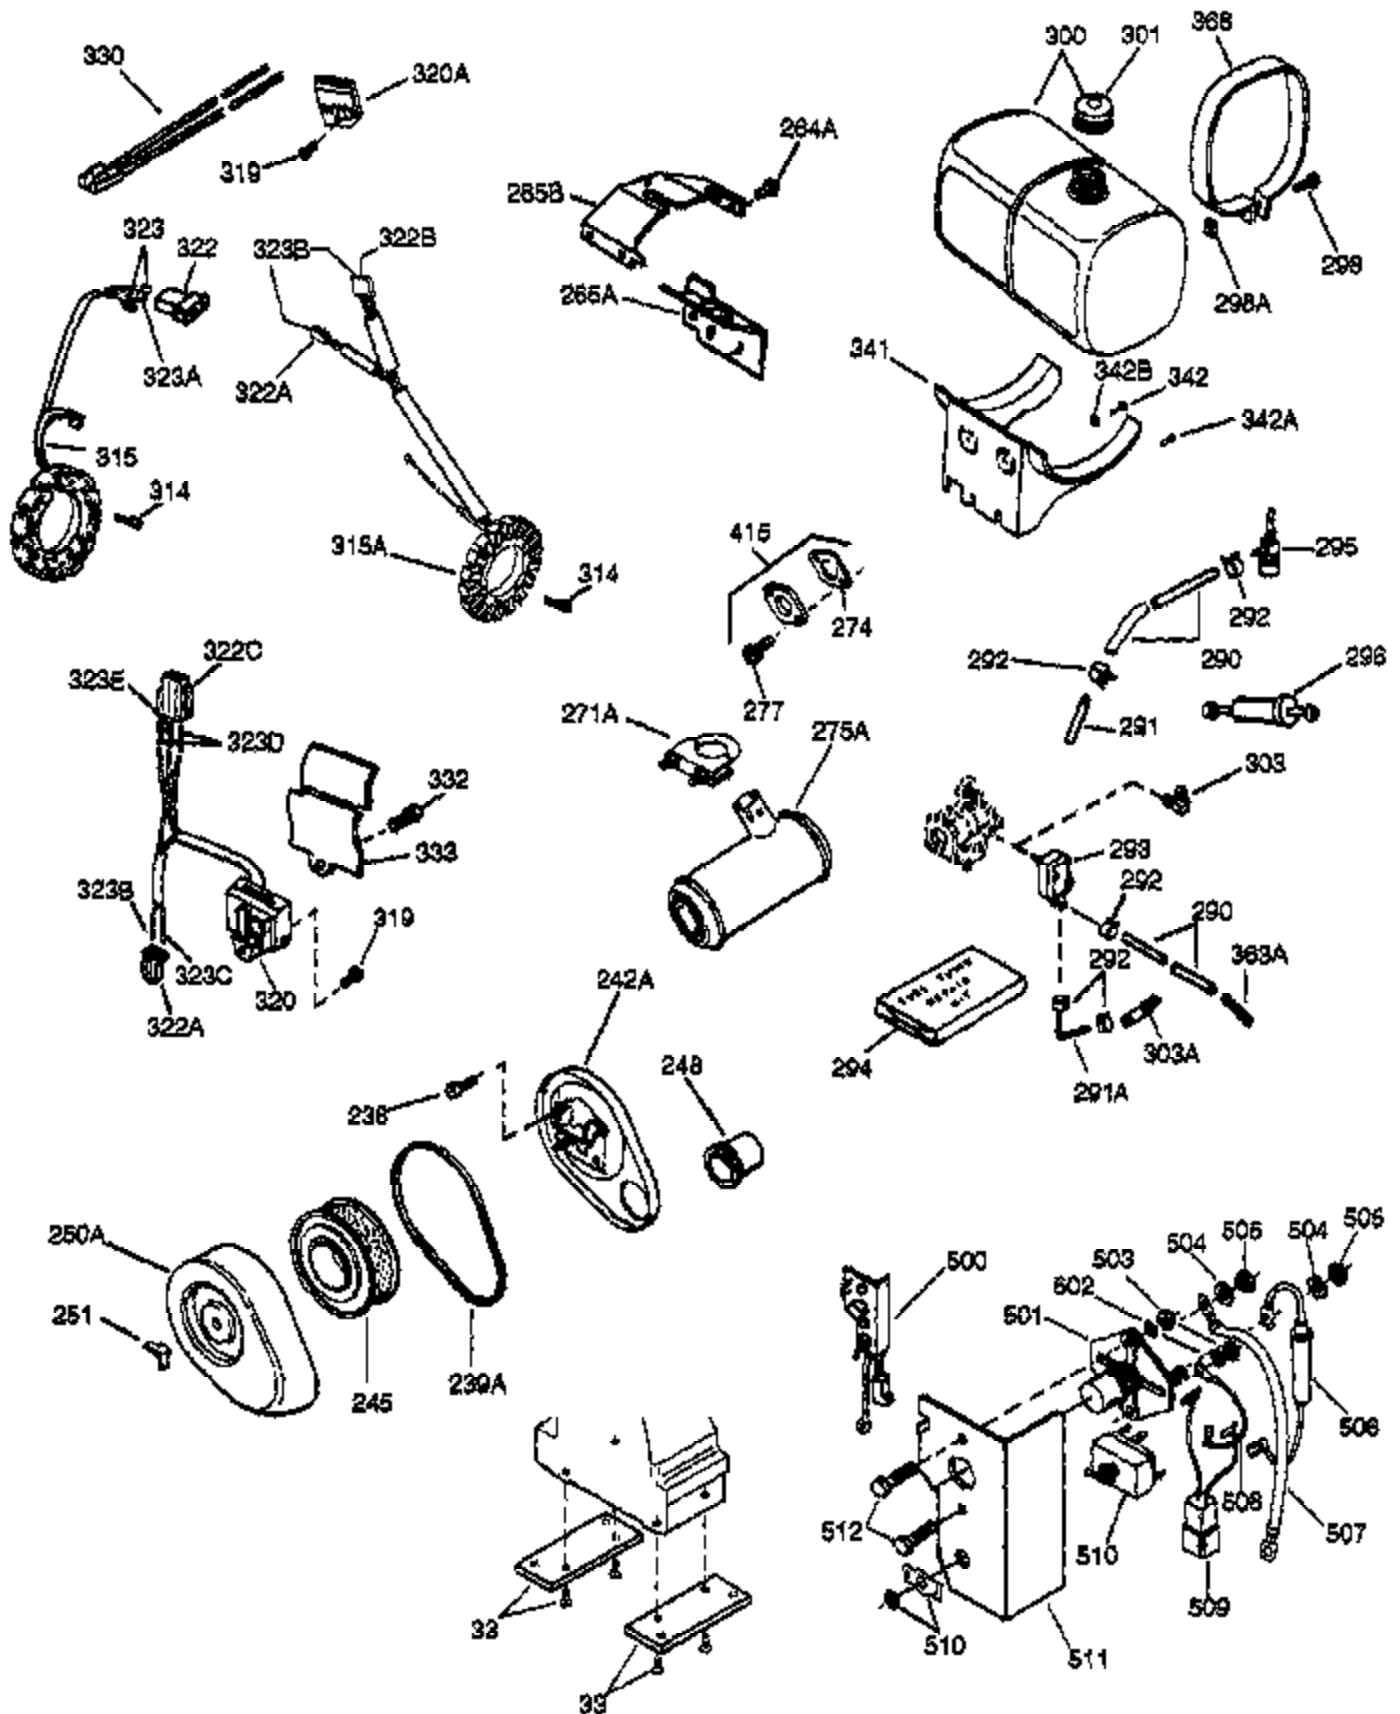

(Page 2 of 2)

IMAGE FILE: ENOH160.2

Ref #	Part Number	Qty	Description
16B	31965	1	Governor Spring Plate
144	33484	3	* "O" Ring (Also Incl. in 401)
238	650399	4	Screw, 10-32 x 5/8"
245	32008	1	Air Cleaner Filter
251	650513	1	Wing Nut, 1/4-20
271A	35732	1	Muffler Clamp
274	33515A	1	* Exhaust Gasket
290	29774	1	Fuel Line
291A	29774	1	Fuel Line (6.00")
291	30962	1	Fuel Line
292	26460	4	Fuel Line Clamp
293	35807	1	Pulse Pump
294	35791	1	Pulse Pump Repair Kit
295	29683	1	Fuel Shut-Off Valve
298	650488	2	Screw, 1/4-20 x 1-1/4"
298A	650456	2	Lock Nut, 1/4-20
300	33979	1	Fuel Tank
301	33032	1	Fuel Cap
303A	29634	1	Fuel Line Fitting
314	650521	2	Screw, 10-32 x 1-1/8"
315	611214	1	Alternator Coil (20 Amp)(Incl. 322,32 2A &323)
319	30063	1	Screw, Torx T-30, 1/4-20 x 1/2"
320	611215	1	Regulator (20 Amp)
322	610824	1	Connector Body
322A	610921	1	Connector Body
323	610922	5	Terminal
341	33978	1	Fuel Tank Bracket
342B	650787	2	Belleville Washer
342	650786	2	Screw, 1/4-20 x 5/8"
342A	650785	2	Screw, 5/16-18 x 5/8"
366A	32143	1	Muffler Nipple
368	33980	1	Fuel Tank Strap
509	34393	1	Adapter Cord