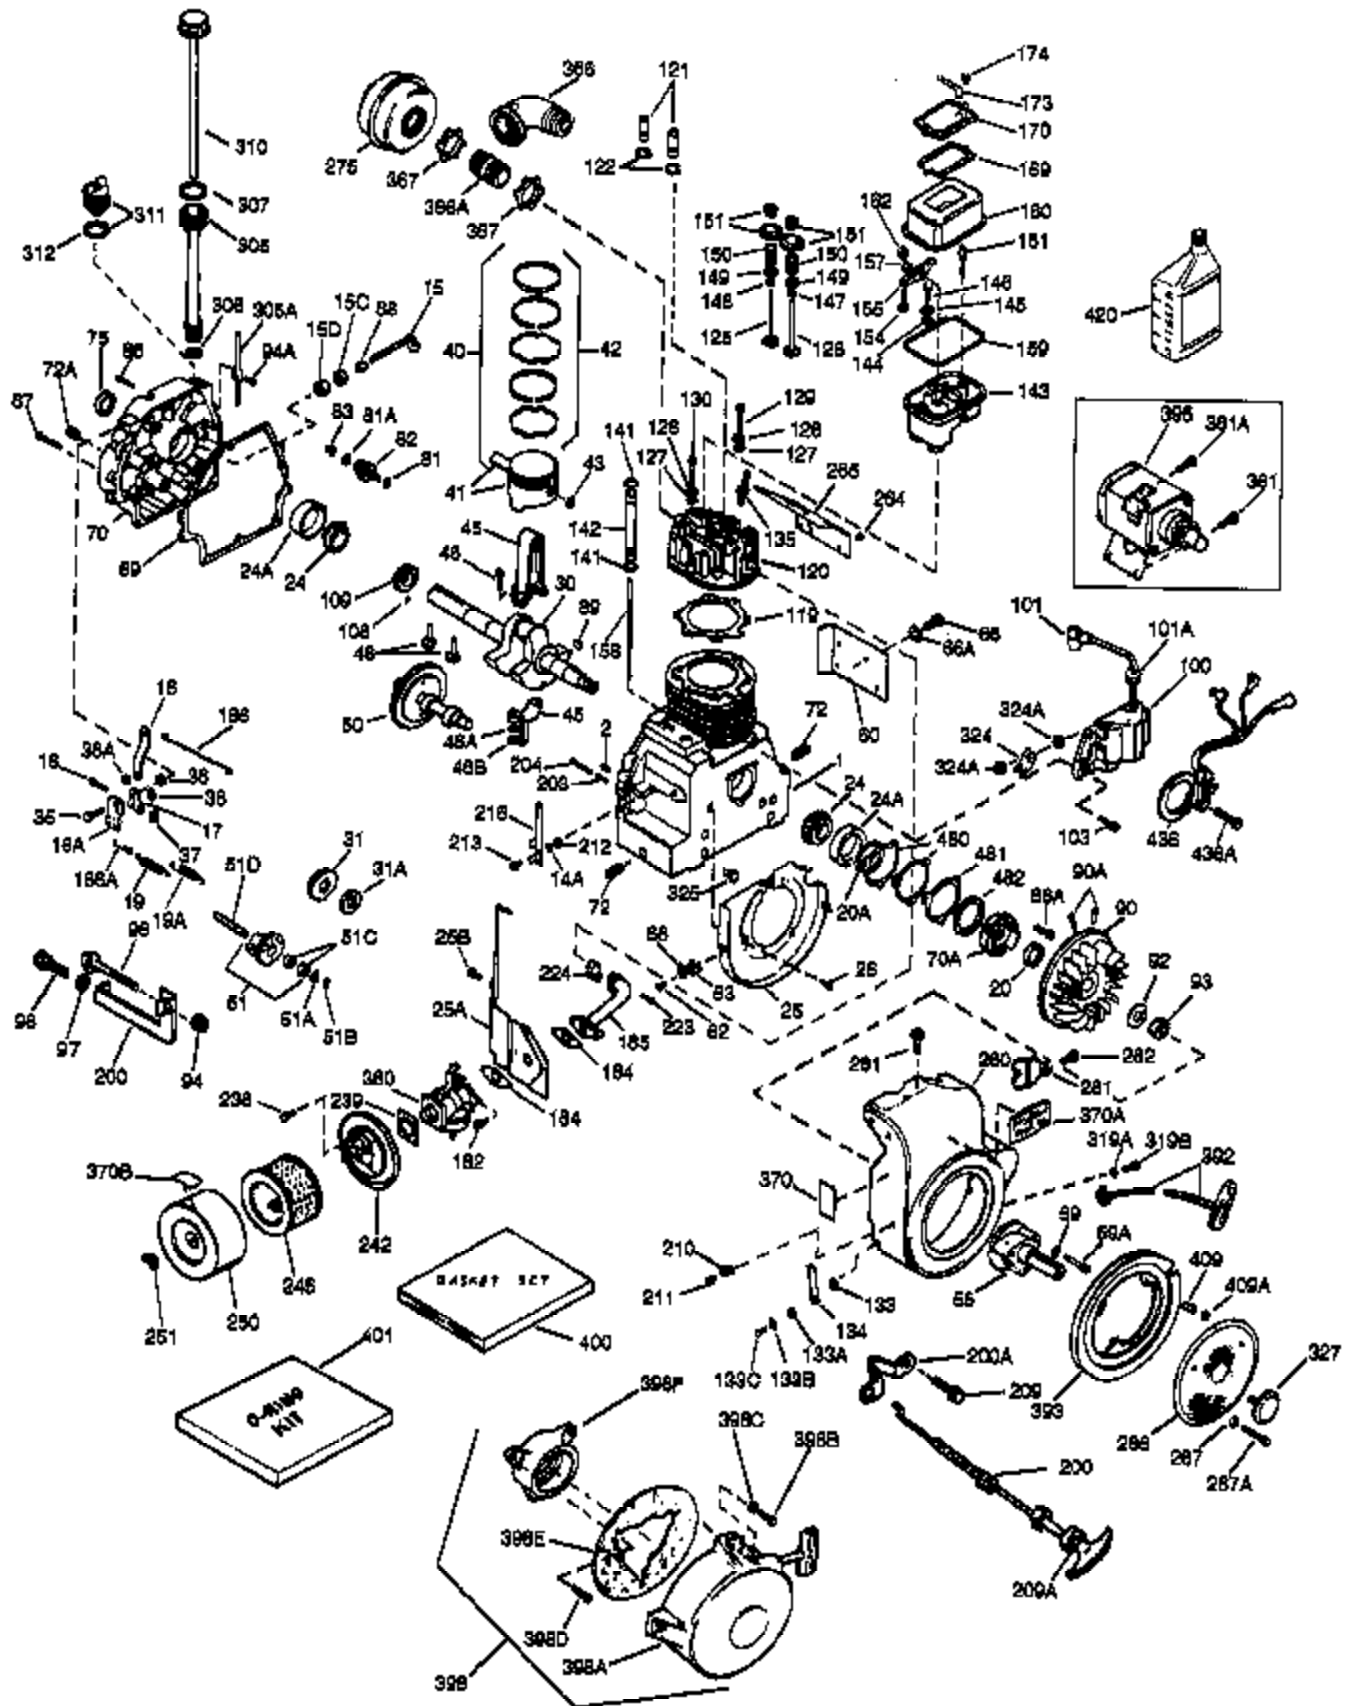

(Page 1 of 2)

IMAGE FILE: ENOH160.2

Ref #	Part Number	Qty	Description
1	33707A	1	Cylinder (Incl. 2, 20 & 72)
2	27652	2	Dowel Pin
14A	28558	1	Washer
15	32425	1	Governor Rod
16	31963	1	Governor Lever
16B	31965	1	Governor Spring Plate
17	31964	1	Governor Lever Clamp
18	650544	1	Screw, Torx T-25, 10-24 x 7/8"
19	31967	1	Extension Spring
20	31950	1	* Oil Seal
20A	32599	1	* "O" Ring
24A	31928	2	Bearing Cup
24	31932	2	Tapered Roller Bearing
25A	33477A	1	Air Baffle
25	32579	1	Blower Housing Baffle
25B	650738	1	Screw, 1/4-20 x 5/8"
26	650561	3	Screw, 1/4-20 x 5/8"
30	33393A	1	Crankshaft
35	30312	1	Screw, 10-32 x 1/2"
37	7975	1	Lock Nut, 10-24
38A	650518	1	Washer
38	29193	1	Retaining Ring
40	34511	1	Piston, Pin & Ring Set (Std.)
40	34512	1	Piston, Pin & Ring Set (.010" OS)
40	34513	1	Piston, Pin & Ring Set (.020" OS)
41	32238B	1	Piston & Pin Ass'y. (Std.) (Incl. 43)
41	32239B	1	Piston & Pin Ass'y. (.010" OS) (Incl. 43)
41	32240B	1	Piston & Pin Ass'y. (.020" OS) (Incl. 43)
42	32241	1	Ring Set (Std.)
42	32242	1	Ring Set (.010" OS)
42	32243	1	Ring Set (.020" OS)
43	31919	2	Piston Pin Retaining Ring
45	33093A	1	Connecting Rod Ass'y. (Incl.46 - 46B)
45	34383	1	Connecting Rod Ass'y.(.010" US)(Incl. 46-46B)
45	34384	1	Connecting Rod Ass'y.(.020" US)(Incl. 46-46B)
46	32077	2	Connecting Rod Bolt
46B	28264	2	Nut
46A	26073	2	Washer
48	33472	2	Valve Lifter
50	34752	1	Camshaft (MCR)
60	33479	1	Blower Housing Extension
66	30063	2	Screw, Torx T-30, 1/4-20 x 1/2"
69	31956B	1	* Cylinder Cover Gasket
70	32580A	1	Cylinder Cover (Incl.15,38,72A,75,88)
70A	32577	1	Cylinder Cover (See Ref. #'s 480-482)
72	31927	2	Oil Drain Plug
72A	31927	2	Oil Drain Plug
75	31950	1	Oil Seal
81A	650745	1	Washer
81	30590A	1	Washer
82	34751	1	Governor Gear Ass'y.
83	35322	1	Governor Spool
86A	792028	3	Screw, 5/16-18 x 7/8"
86	650588	1	Screw, 1/4-20 x 2"
87	650451	8	Screw, 1/4-20 x 1"
88	32426	1	Spacer
89	650592	1	Flywheel Key
90	610909	1	Flywheel (W/Ring Gear) (Incl. 90A)