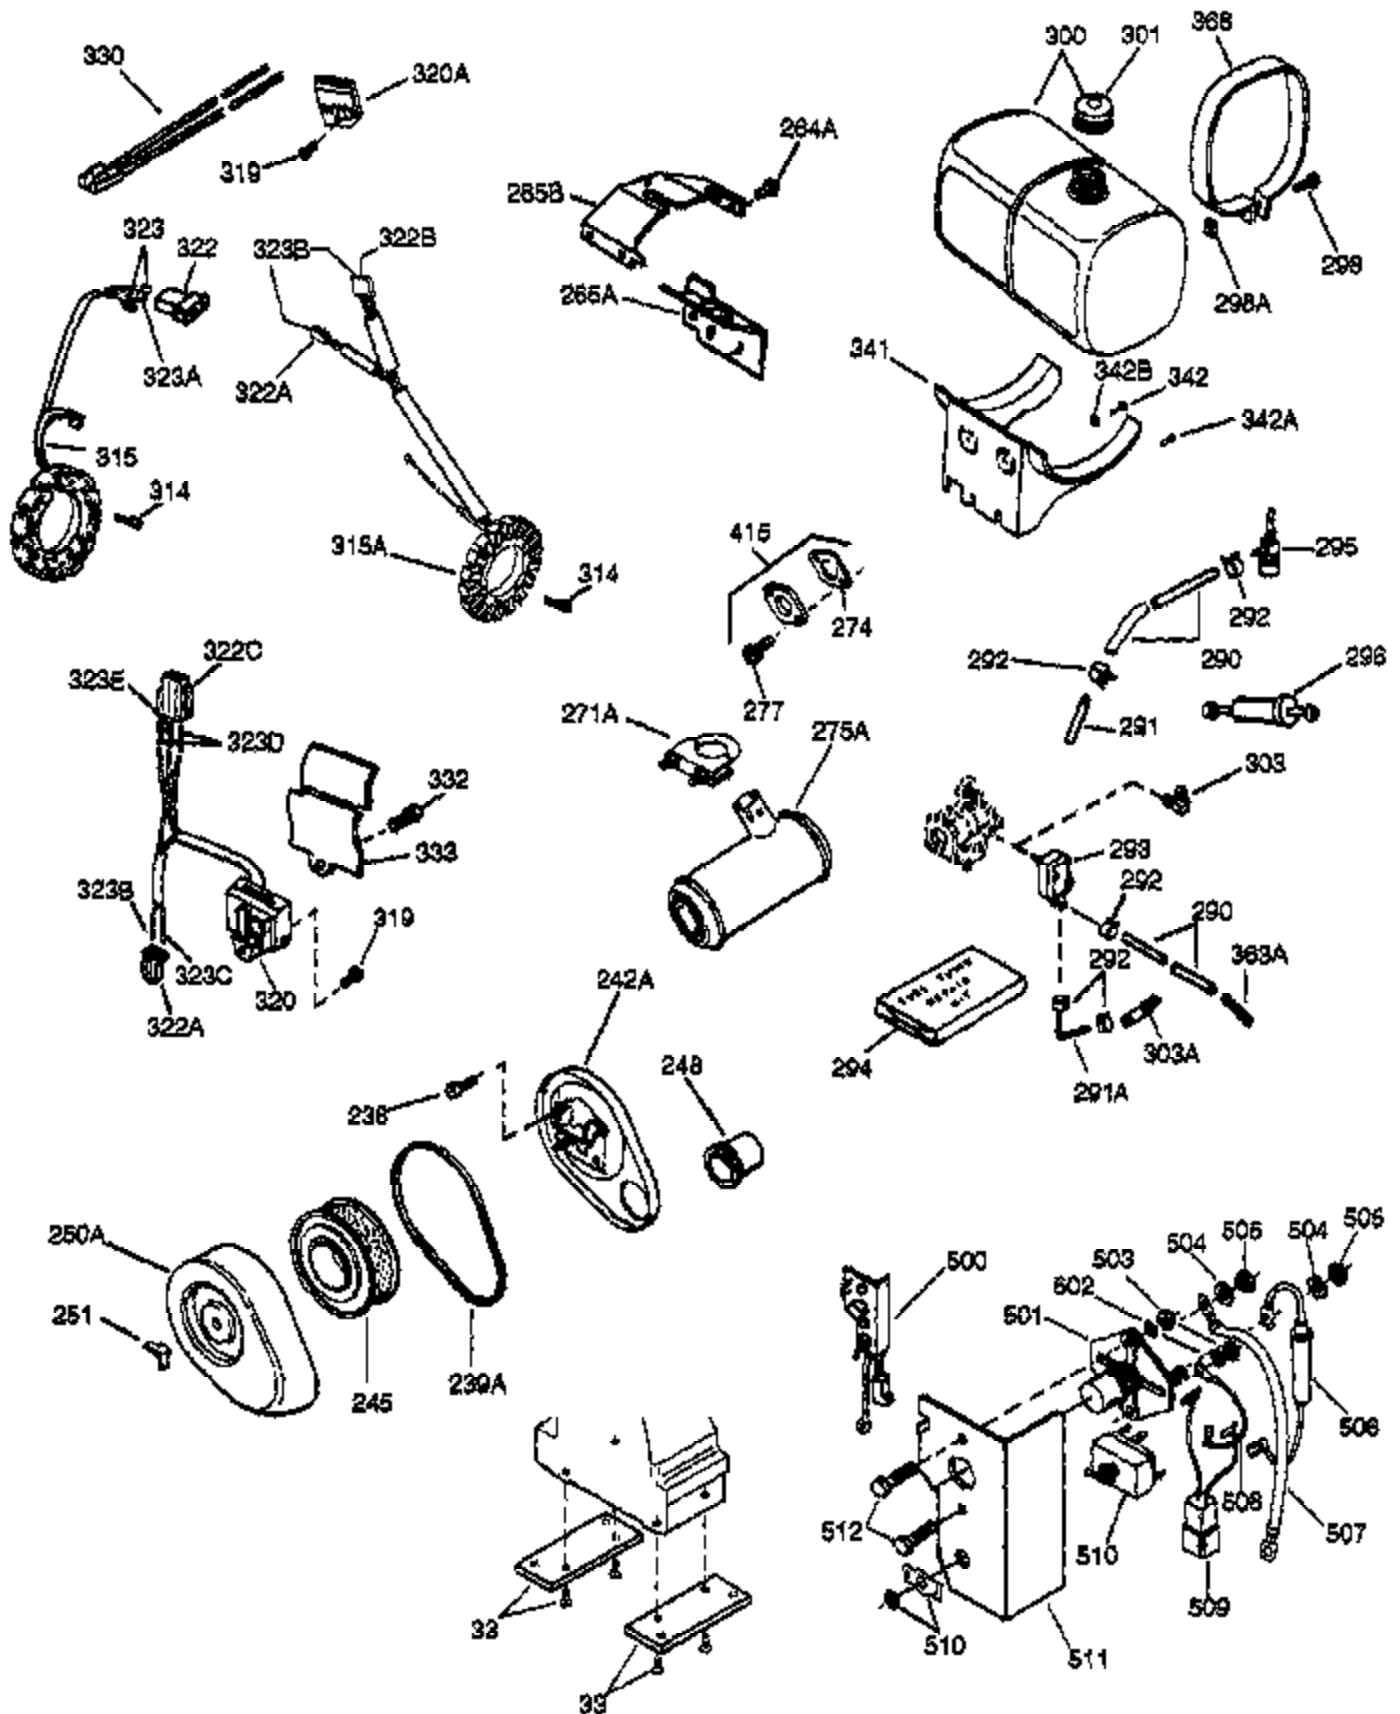

(Page 2 of 2)

IMAGE FILE: ENOH160.2

Ref #	Part Number	Qty	Description
16B	31965	1	Governor Spring Plate
144	33484	3	* "O" Ring (Also Incl. in 401)
210A	27793	1	Conduit Clip
211A	28942	1	Screw, 10-32 x 3/8"
238	650399	4	Screw, 10-32 x 5/8"
245	32008	1	Air Cleaner Filter
251	650513	1	Wing Nut, 1/4-20
261A	650751	1	Screw, 1/4-20 x 7/16"
274	33515A	1	* Exhaust Gasket
290	29774	1	Fuel Line (6.00")
291A	29774	1	Fuel Line
291	29774	1	Fuel Line
292	26460	6	Fuel Line Clamp
293	35807	1	Pulse Pump
294	35791	1	Pulse Pump Repair Kit
296	34279B	1	Fuel Filter (Incl. 292)
303	29634	2	Fuel Fitting
314	650521	2	Screw, 10-32 x 1-1/8"
315	610902	1	Alternator Coil (20 Amp) (Incl.322B,3 23,323E)
320	610996	1	Regulator (20 amp.)
322B	610903	1	Connector Body
323E	610904	1	Terminal
323	610905	2	Terminal
332	650650	1	Screw, 10-16 x 3/8"
333	34276	1	Regulator Cover
355	590452	1	Starter Handle
366A	32143	1	Muffler Nipple