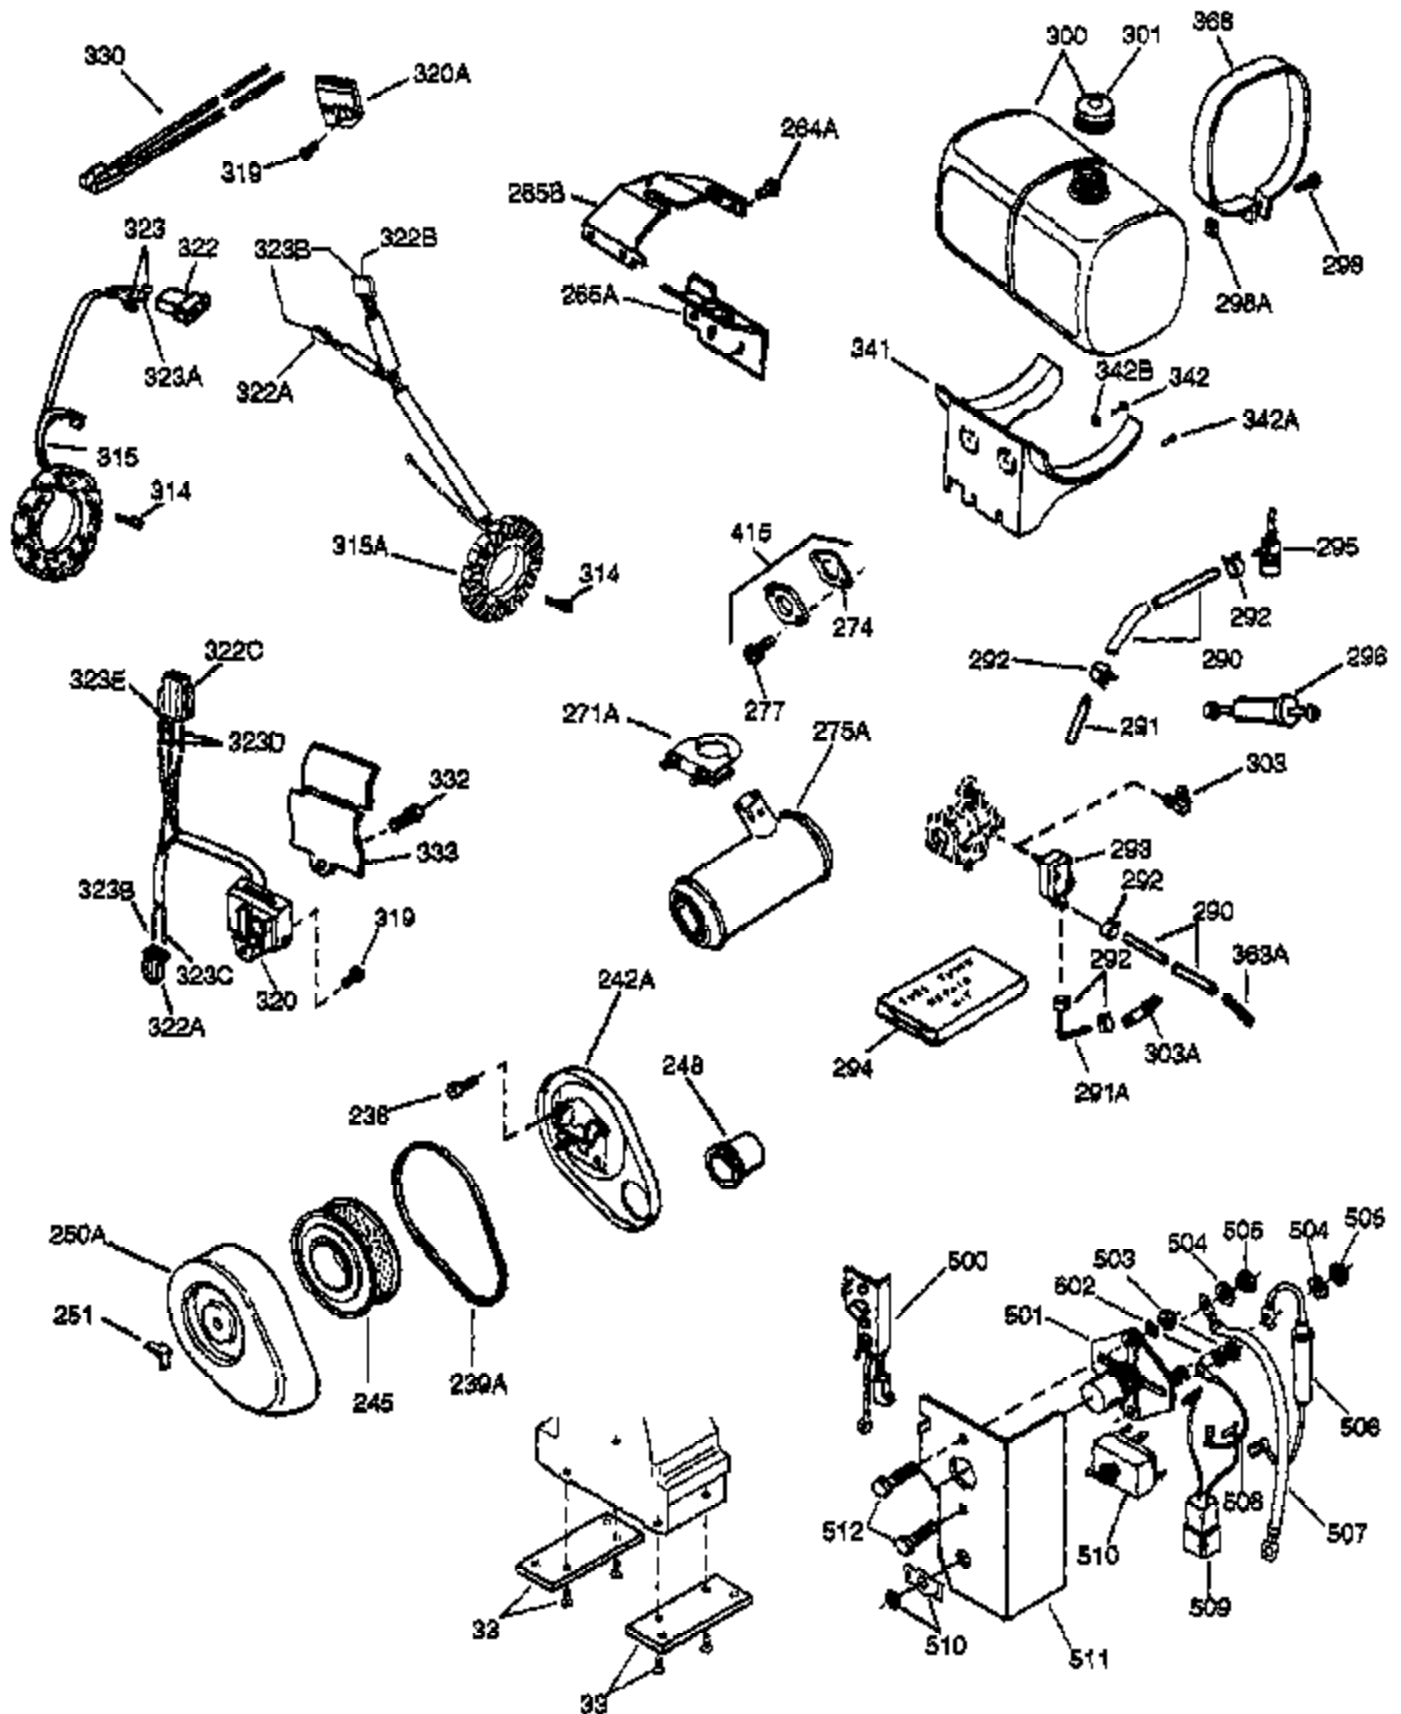

(Page 2 of 2)

IMAGE FILE: ENOH160.2

Ref #	Part Number	Qty	Description
16B	31965	1	Governor Spring Plate
32	31787	1	Washer
144	33484	3	* "O" Ring (Also Incl. in 401)
210A	27793	1	Conduit Clip
211A	28942	1	Screw, 10-32 x 3/8"
238	650399	4	Screw, 10-32 x 5/8"
245	32008	1	Air Cleaner Filter
251	650513	1	Wing Nut, 1/4-20
261A	650751	1	Screw, 1/4-20 x 7/16"
274	33515A	1	* Exhaust Gasket
290	29774	1	Fuel Line (6.00")
291A	29774	1	Fuel Line
291	29774	1	Fuel Line
291	30962	1	Fuel Line (21.00")
292	26460	6	Fuel Line Clamp
293	35807	1	Pulse Pump
294	35791	1	Pulse Pump Repair Kit
295	29683	1	Fuel Shut-Off Valve
296	34279B	1	Fuel Filter (Incl. 292)
298	650488	1	Screw, 1/4-20 x 1-1/4"
300	33979	1	Fuel Tank (Incl. 301)
301	33032	1	Fuel Cap
303	29634	2	Fuel Fitting
314	650521	2	Screw, 10-32 x 1-1/8"
315	610902	1	Alternator Coil (20 Amp) (Incl.322B,3 23,323E)
319	30063	1	Screw, Torx T-30, 1/4-20 x 1/2"
320	610996	1	Regulator (Incl. 322A,322C,323B,323C, 323D&323E)
322B	610903	1	Connector Body
323E	610904	1	Terminal
323	610905	2	Terminal
341	33978	1	Fuel Tank Bracket
342A	650785	2	Screw, 5/16-18 x 5/8"
342B	650787	2	Belleville Washer
342	650786	2	Screw, 1/4-20 x 5/8"
355	590452	1	Starter Handle
366A	33192	1	Muffler Nipple
368	33980	2	Fuel Tank Strap
500	730198	1	Electric Starter Switch (Incl. 501-51 2)