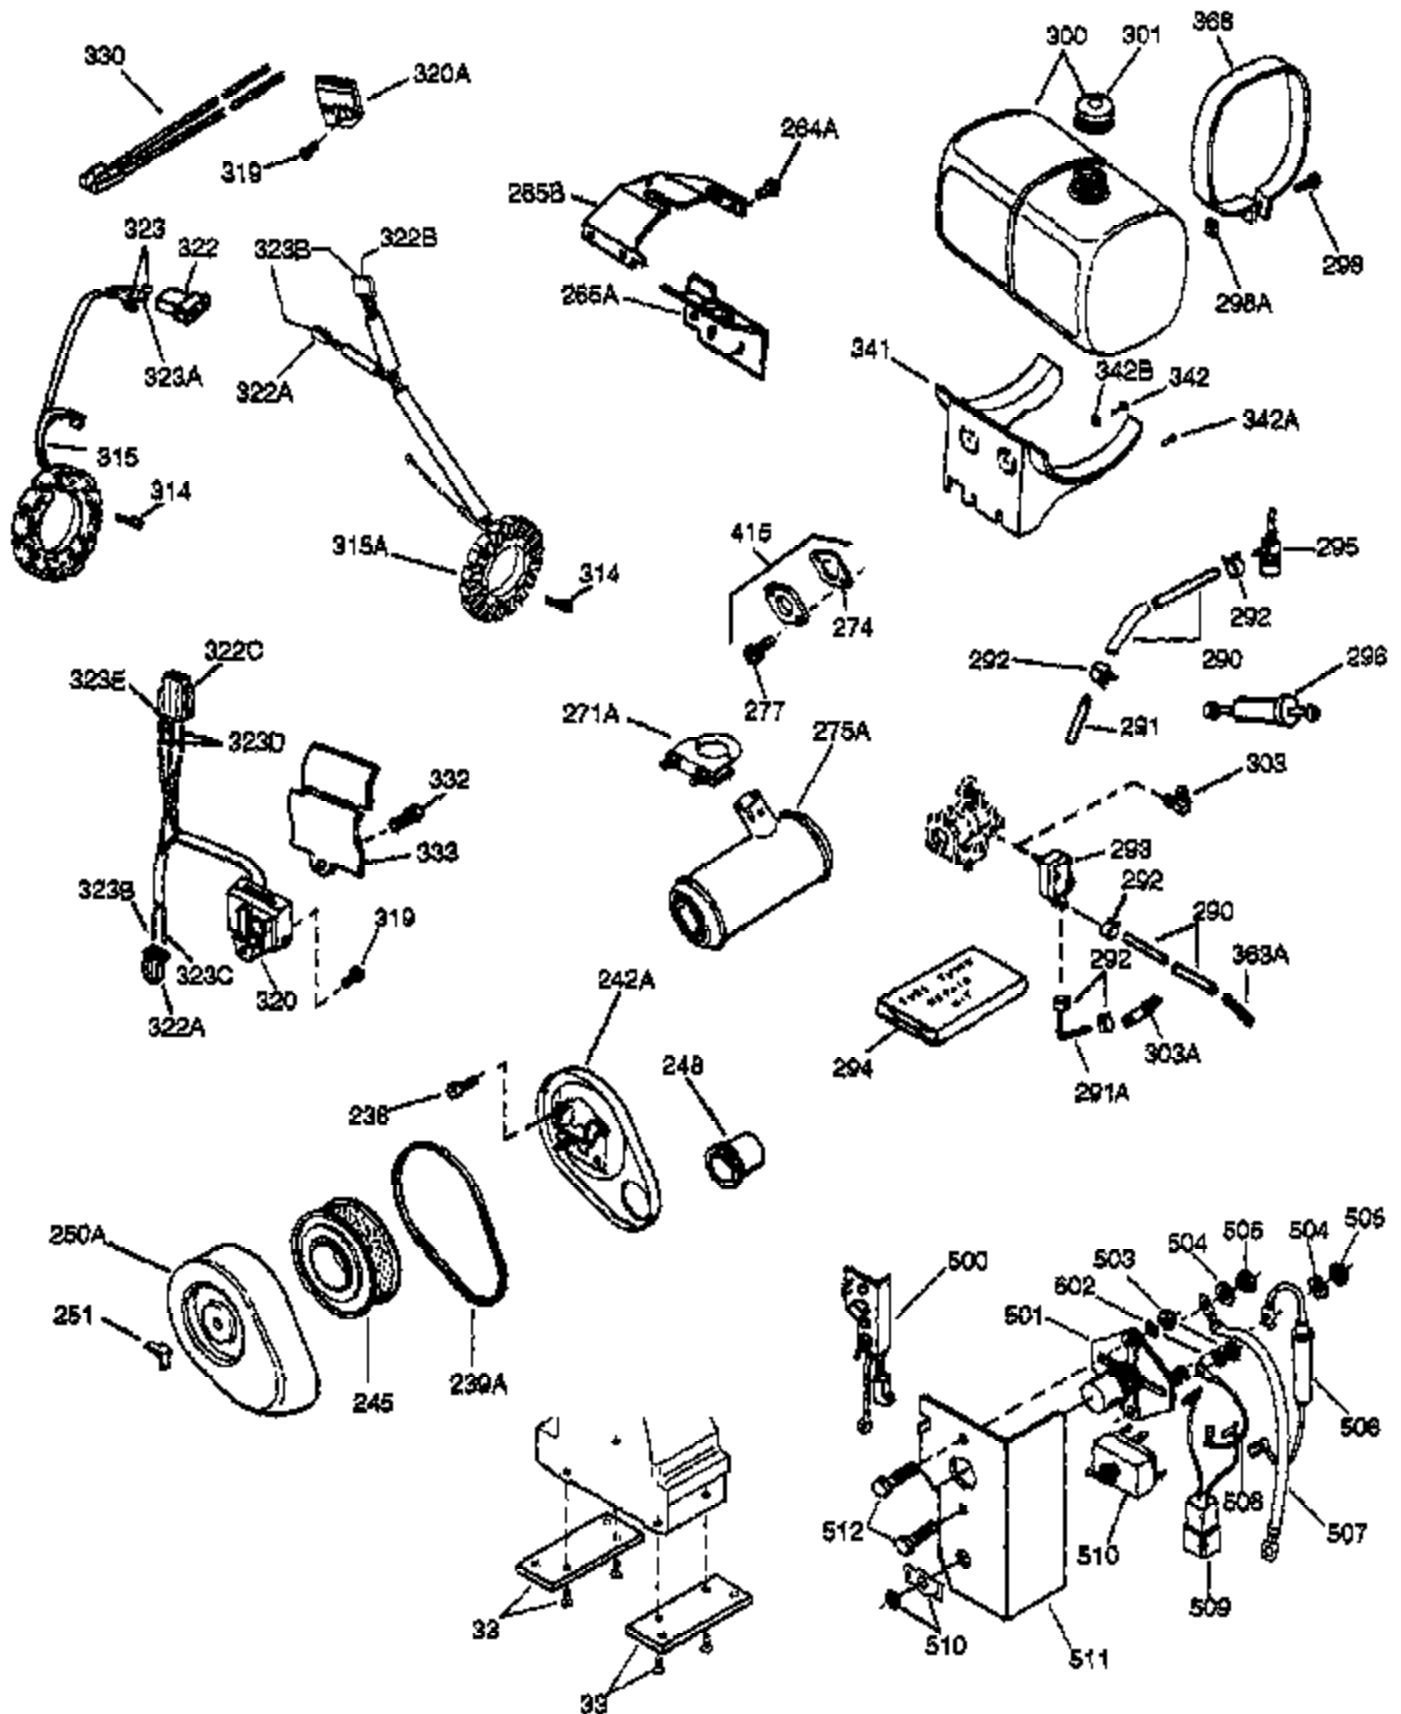

(Page 2 of 2)

IMAGE FILE: ENOH160.2

Ref #	Part Number	Qty	Description
16B	31965	1	Governor Spring Plate
32	31787	1	Washer
144	33484	3	* "O" Ring (Also Incl. in 401)
210A	27793	1	Conduit Clip
211A	28942	1	Screw, 10-32 x 3/8"
239A	34197	1	* Air Cleaner Gasket
242A	35473	1	Air Cleaner Bracket
245	32008	1	Air Cleaner Filter
248	34194A	1	Air Cleaner Tube
251	650513	1	Wing Nut, 1/4-20
261A	650751	1	Screw, 1/4-20 x 7/16"
274	33515A	1	* Exhaust Gasket
290	29774	1	Fuel Line (6.00")
291A	29774	1	Fuel Line
291	29774	1	Fuel Line
291	30962	1	Fuel Line (21.00")
292	26460	6	Fuel Line Clamp
293	35807	1	Pulse Pump
294	35791	1	Pulse Pump Repair Kit
295	29683	1	Fuel Shut-Off Valve
296	34279B	1	Fuel Filter (Incl. 292)
298	650488	1	Screw, 1/4-20 x 1-1/4"
300	33979	1	Fuel Tank
303	29634	2	Fuel Fitting
314	650521	2	Screw, 10-32 x 1-1/8"
315	610902	1	Alternator Coil (20 Amp) (Incl.322B,3 23,323E)
319	30063	1	Screw, Torx T-30, 1/4-20 x 1/2"
320	610996	1	Regulator (Incl. 322A,322C,323B,323C, 323D&323E)
322B	610903	1	Connector Body
323	610905	2	Terminal
323E	610904	1	Terminal
341	33978	1	Fuel Tank Bracket
342	650786	2	screw, 1/4-20 x 5/8"
342B	650787	2	Belleville Washer
342A	650785	2	Screw, 5/16-18 x 5/8"
355	590452	1	Starter Handle
368	33980	2	Fuel Tank Strap
500	730198	1	Electric Starter Switch (Incl. 501-51 2)