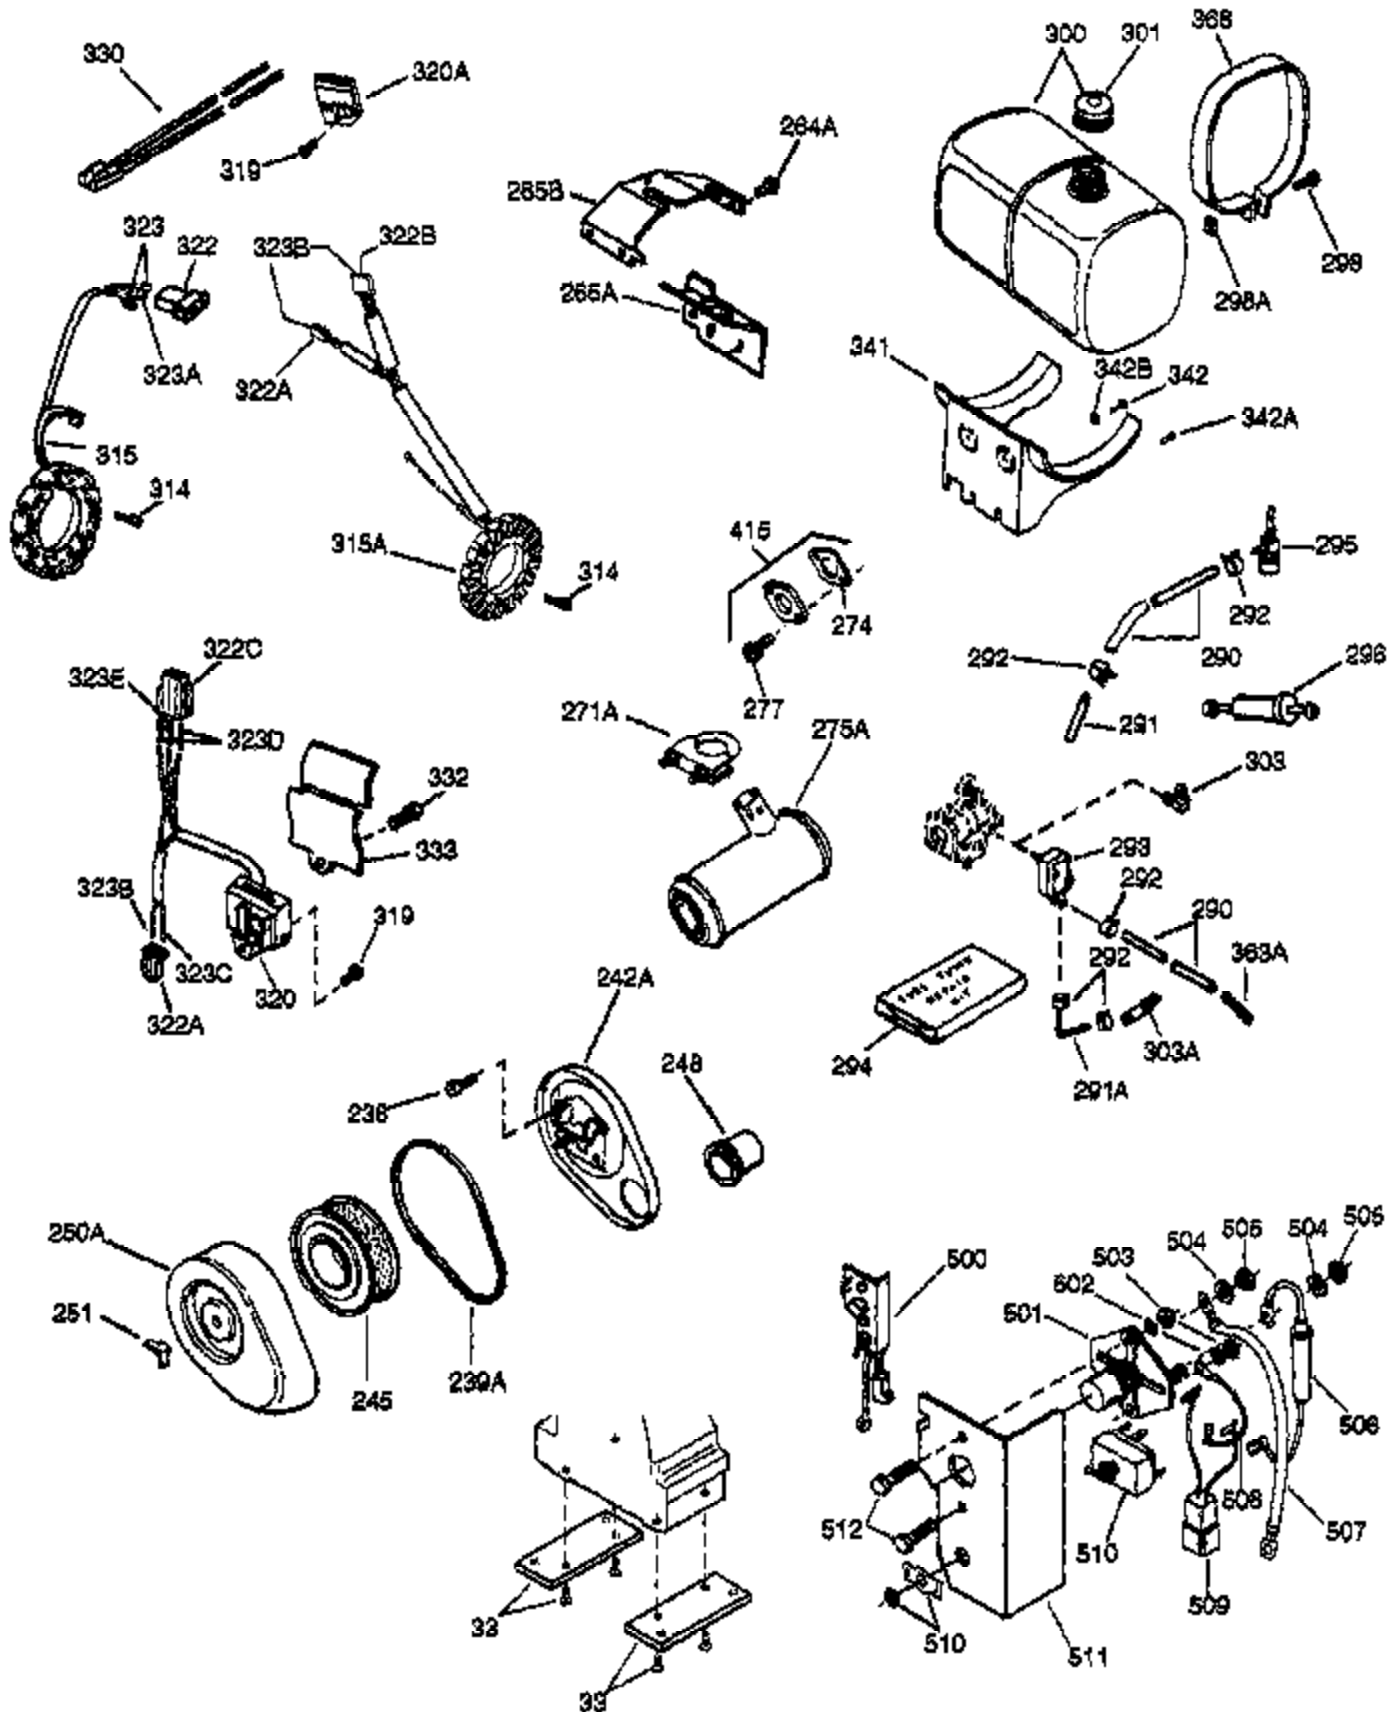

(Page 2 of 2)

IMAGE FILE: ENOH160.2

Ref #	Part Number	Qty	Description
16B	31965	1	Governor Spring Plate
32	31787	1	Washer
144	33484	3	* "O" Ring (Also Incl. in 401)
210A	27793	1	Conduit Clip
211A	28942	1	Screw, 10-32 x 3/8"
239A	34197	1	* Air Cleaner Gasket
242A	35473	1	Air Cleaner Bracket
245	32008	1	Air Cleaner Filter
248	34194A	1	Air Cleaner Tube
251	650513	1	Wing Nut, 1/4-20
261A	650751	1	Screw, 1/4-20 x 7/16"
274	33515A	1	* Exhaust Gasket
290	29774	1	Fuel Line (2.88")
291A	29774	1	Fuel Line
291	29774	1	Fuel Line
291	30962	1	Fuel Line (16.75")
292	26460	6	Fuel Line Clamp
293	33715	1	Pulse Pump
294	35791	1	Pulse Pump Repair Kit
295	29683	1	Fuel Shut-Off Valve
296	34279B	1	Fuel Filter (Incl. 292)
298	650488	1	Screw, 1/4-20 x 1-1/4"
300	33979	1	Fuel Tank
303	29634	2	Fuel Fitting
314	650521	2	Screw, 10-32 x 1-1/8"
315	610902	1	Alternator Coil (20 Amp) (Incl.322B,3 23,323E)
319	30063	1	Screw, Torx T-30, 1/4-20 x 1/2"
320	610996	1	Regulator (Incl. 322A,322C,323B,323C, 323D&323E)
322B	610903	1	Connector Body
323E	610904	1	Terminal
323	610905	2	Terminal
341	33978	1	Fuel Tank Bracket
342A	650785	2	Screw, 5/16-18 x 5/8"
342	650786	2	screw, 1/4-20 x 5/8"
342B	650787	2	Belleville Washer
355	590452	1	Starter Handle
363	34148	1	Fuel Line Spring
368	33980	2	Fuel Tank Strap
500	730198	1	Electric Starter Switch (Incl. 501-51 2)