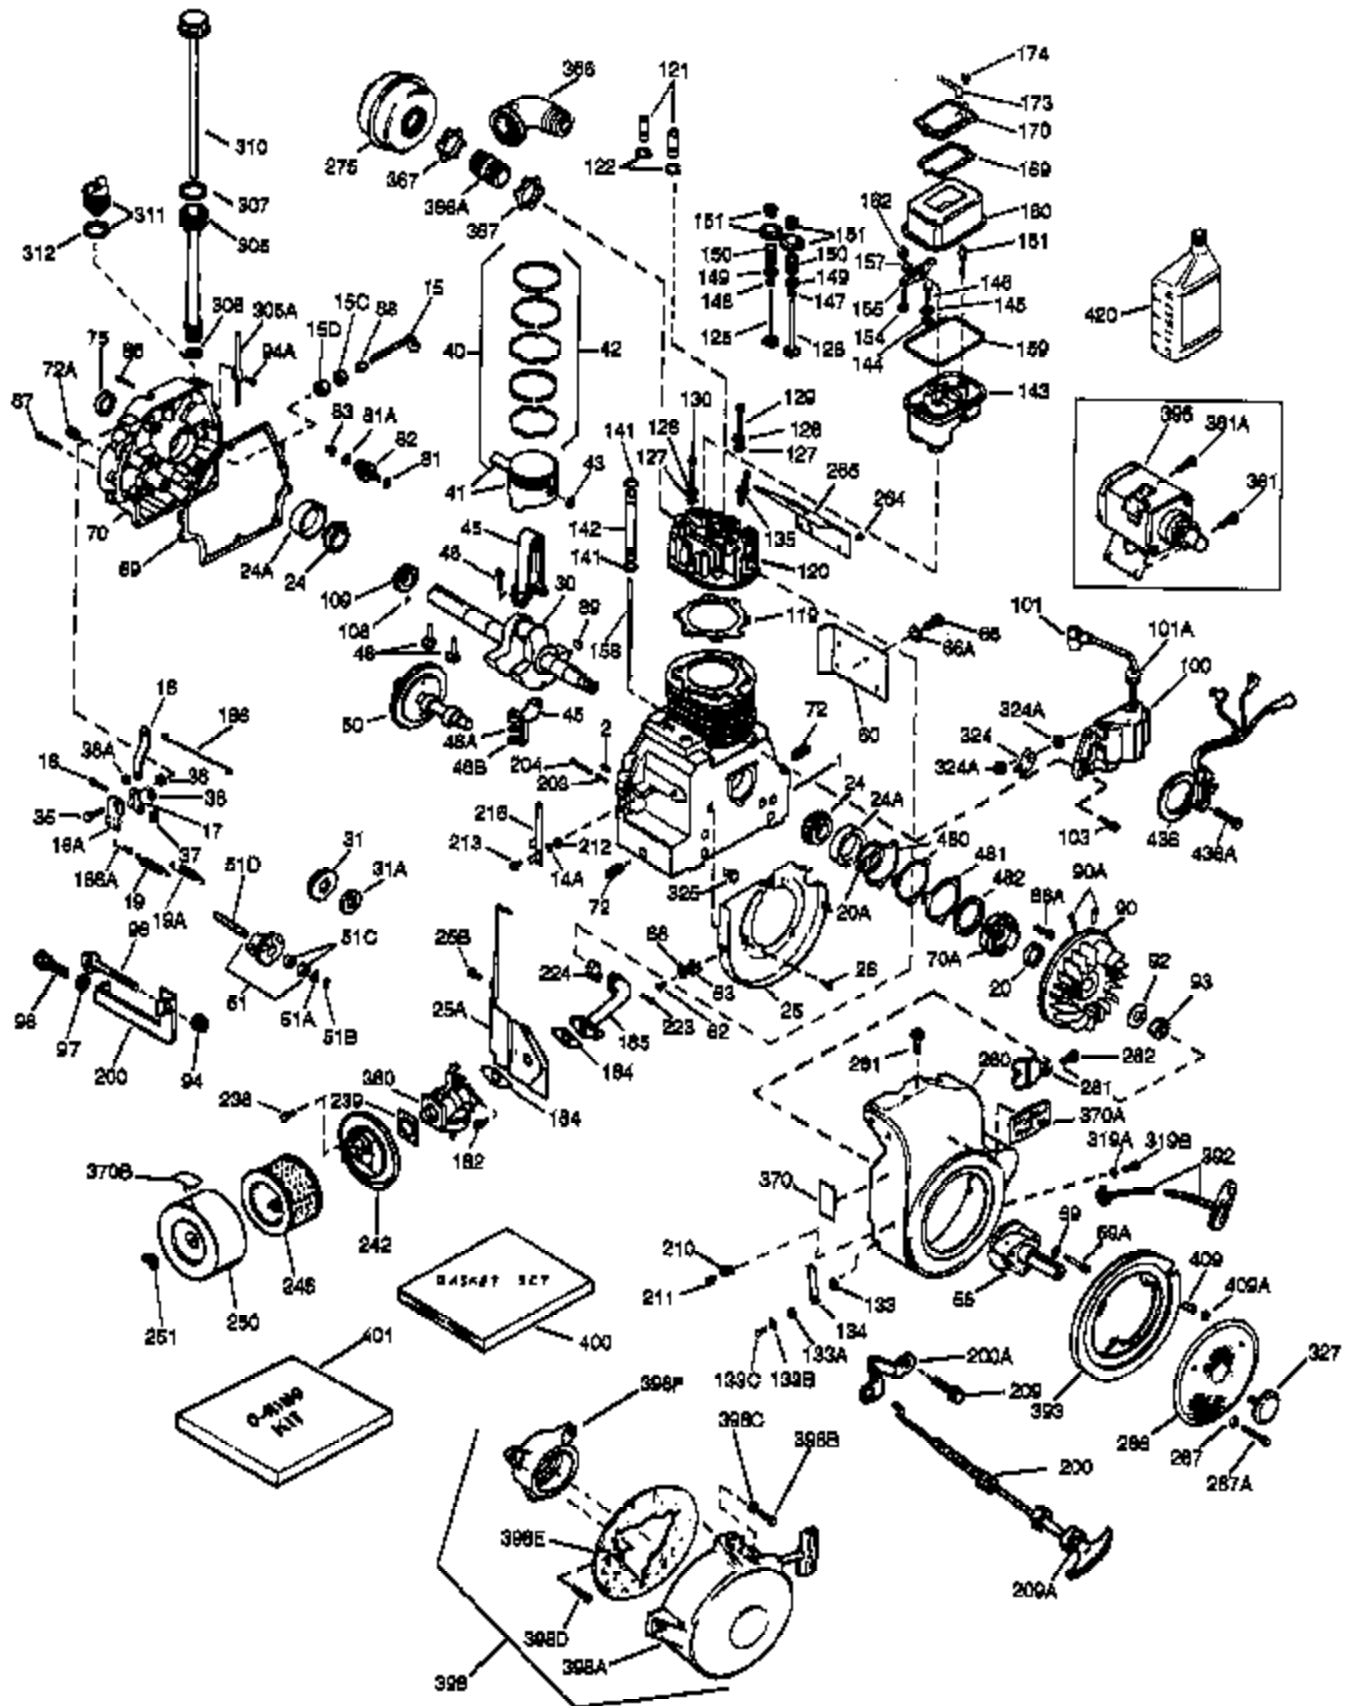

(Page 1 of 2)

IMAGE FILE: ENOH160.2

Ref #	Part Number	Qty	Description
	1 33707A	1	Cylinder (Incl. 2, 20 & 72)
	2 27652	2	Dowel Pin
	14A 650626	1	Washer
	15 32425	1	Governor Rod
	16B 31965	1	Governor Spring Plate
	16 35559	1	Governor Lever
	17 31964	1	Governor Lever Clamp
	18 650544	1	Screw, Torx T-25, 10-24 x 7/8"
	19 31967	1	Extension Spring
	20 31950	1	* Oil Seal
	20A 32599	1	* "O" Ring
	24A 31928	2	Bearing Cup
	24 31932	2	Tapered Roller Bearing
	25B 650738	1	Screw, 1/4-20 x 5/8"
	25A 34285	1	Air Baffle
	25 32579	1	Blower Housing Baffle
	26 650561	3	Screw, 1/4-20 x 5/8"
	30 34169A	1	Crankshaft
	32 31787	1	Washer
	35 30312	1	Screw, 10-32 x 1/2"
	37 7975	1	Lock Nut, 10-24
	38A 650518	1	Washer
	38 29193	1	Retaining Ring
	40 34511	1	Piston, Pin & Ring Set (Std.)
	40 34512	1	Piston, Pin & Ring Set (.010" OS)
	40 34513	1	Piston, Pin & Ring Set (.020" OS)
	41 32238B	1	Piston & Pin Ass'y. (Std.) (Incl. 43)
	41 32239B	1	Piston & Pin Ass'y. (.010" OS) (Incl. 43)
	41 32240B	1	Piston & Pin Ass'y. (.020" OS) (Incl. 43)
	42 32241	1	Ring Set (Std.)
	42 32242	1	Ring Set (.010" OS)
	42 32243	1	Ring Set (.020" OS)
	43 31919	2	Piston Pin Retaining Ring
	45 33093A	1	Connecting Rod Ass'y. (Incl.46 - 46B)
	45 34383	1	Connecting Rod Ass'y.(.010" US)(Incl. 46-46B)
	45 34384	1	Connecting Rod Ass'y.(.020" US)(Incl. 46-46B)
	46A 26073	2	Washer
	46B 28264	2	Nut
	46 32077	2	Connecting Rod Bolt
	48 33472	2	Valve Lifter
	50 34752	1	Camshaft (MCR)
	66 30063	2	Screw, Torx T-30, 1/4-20 x 1/2"
	69 31956B	1	* Cylinder Cover Gasket
	70A 32577	1	Cylinder Cover (See Ref. #'s 480-482)
	70 34095	1	Cylinder Cover (Incl.15,15C,15D,36,38 ,75&88)
	72 31927	2	Oil Drain Plug
	72A 31927	2	Oil Drain Plug
	75 31950	1	Oil Seal
	81A 650745	1	Washer
	81 30590A	1	Washer
	82 34751	1	Governor Gear Ass'y.
	83 35322	1	Governor Spool
	86A 792028	3	Screw, 5/16-18 x 7/8"
	86 650588	1	Screw, 1/4-20 x 2"
	87 650451	8	Screw, 1/4-20 x 1"
	88 32426	1	Spacer
	89 650592	1	Flywheel Key
	90 610909	1	Flywheel (W/Ring Gear) (Incl. 90A)