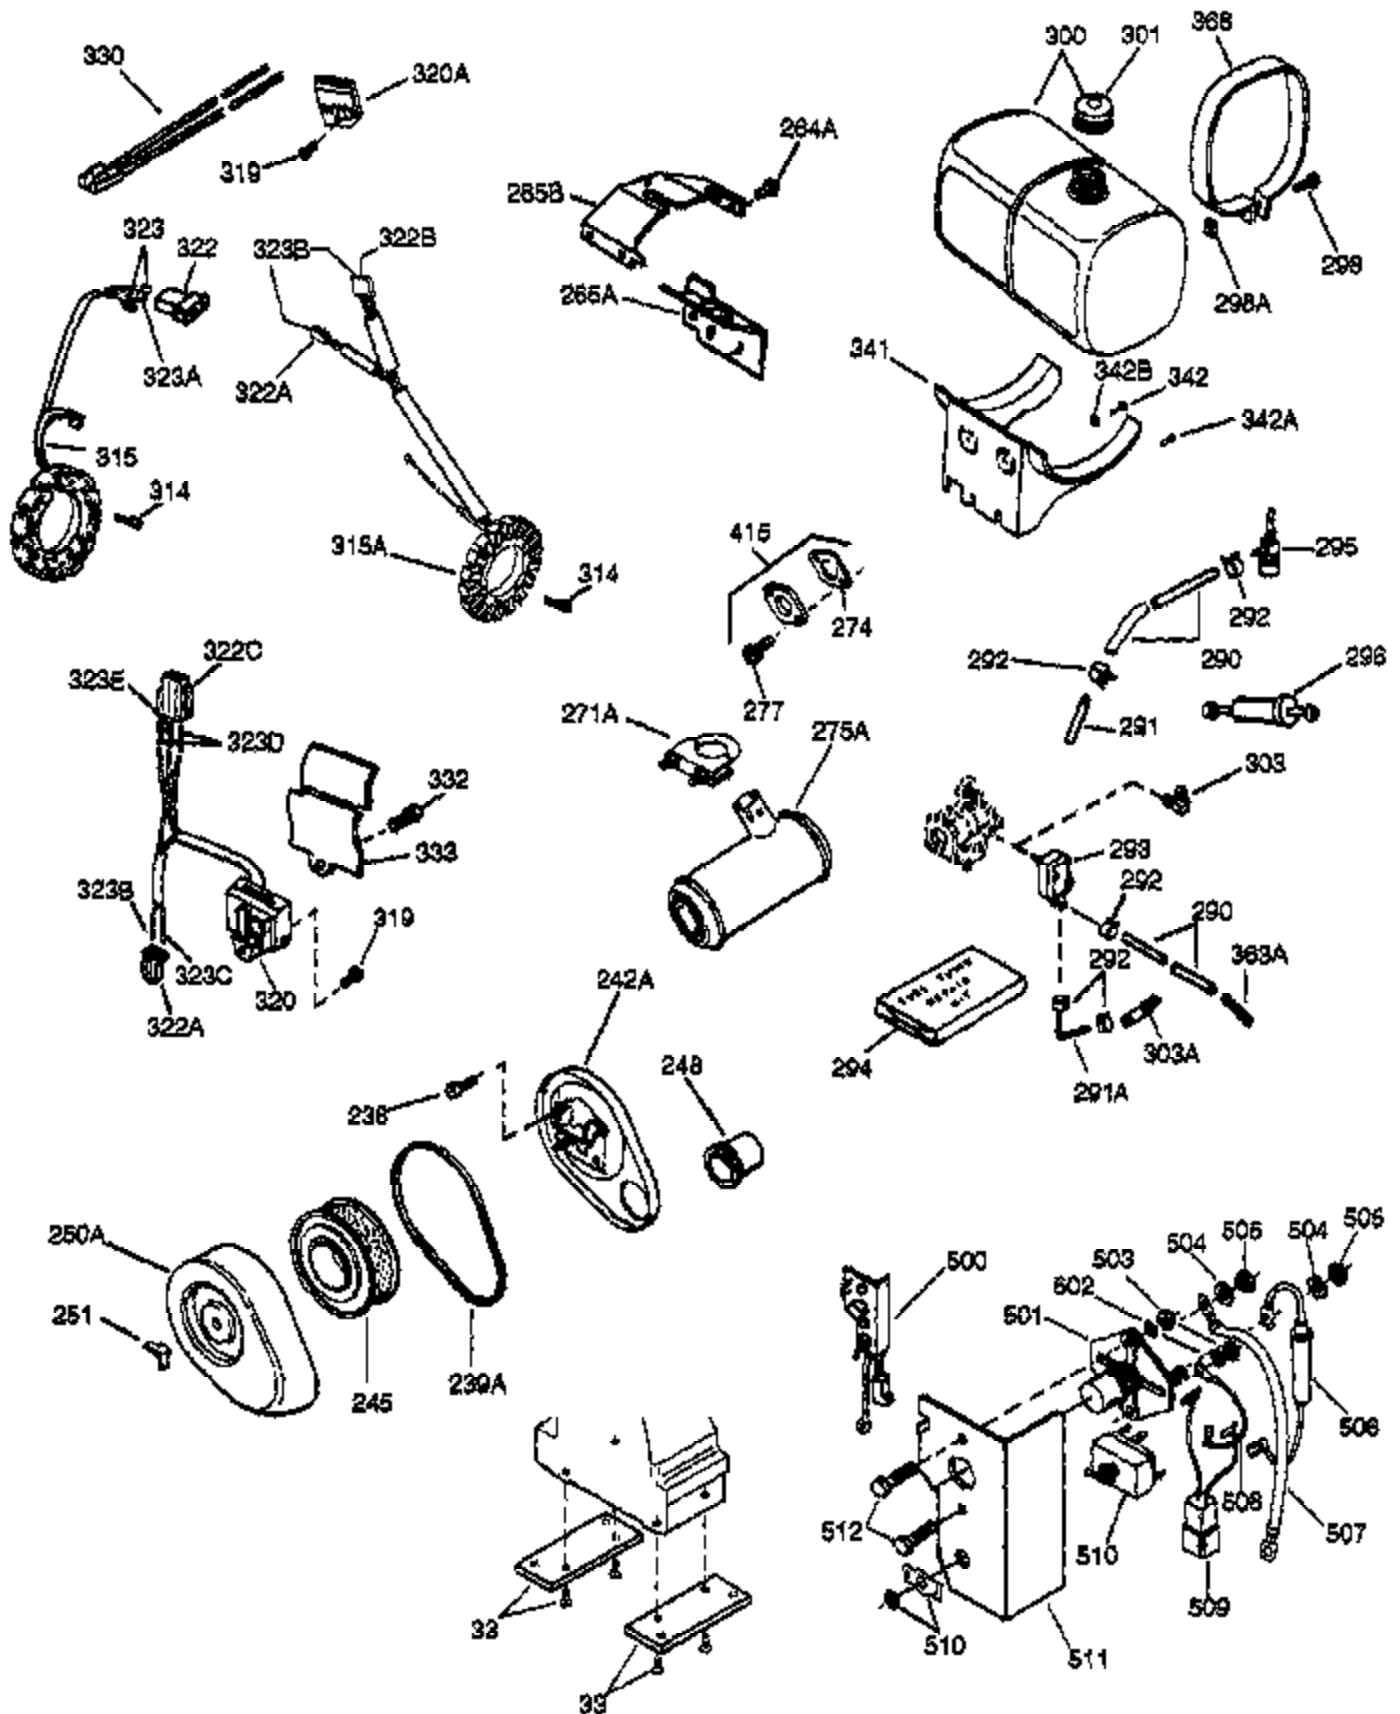

(Page 2 of 2)

IMAGE FILE: ENOH160.2

Ref #	Part Number	Qty	Description
16B	31965	1	Governor Spring Plate
32	31787	1	Washer
144	33484	3	* "O" Ring (Also Incl. in 401)
210A	27793	1	Conduit Clip
211A	28942	1	Screw, 10-32 x 3/8"
239A	34197	1	* Air Cleaner Gasket
242A	35473	1	Air Cleaner Bracket
245	32008	1	Air Cleaner Filter
248	34194A	1	Air Cleaner Tube
251	650513	1	Wing Nut, 1/4-20
261A	650751	1	Screw, 1/4-20 x 7/16"
274	33515A	1	* Exhaust Gasket
290	29774	1	Fuel Line (2.88")
291A	29774	1	Fuel Line
291	30962	1	Fuel Line
292	26460	6	Fuel Line Clamp
293	35807	1	Pulse Pump
294	35791	1	Pulse Pump Repair Kit
295	29683	1	Fuel Shut-Off Valve
296	34279B	1	Fuel Filter (Incl. 292)
298	650488	1	Screw, 1/4-20 x 1-1/4"
300	33979	1	Fuel Tank
303	29634	2	Fuel Fitting
314	650521	2	Screw, 10-32 x 1-1/8"
315	610902	1	Alternator Coil (20 Amp) (Incl.322B,3 23,323E)
319	30063	1	Screw, Torx T-30, 1/4-20 x 1/2"
320	610996	1	Regulator (Incl. 322A,322C,323B,323C, 323D&323E)
322B	610903	1	Connector Body
323E	610904	1	Terminal
323	610905	2	Terminal
341	33978	1	Fuel Tank Bracket
342	650786	2	screw, 1/4-20 x 5/8"
342B	650787	2	Belleville Washer
342A	650785	2	Screw, 5/16-18 x 5/8"
355	590452	1	Starter Handle
368	33980	2	Fuel Tank Strap