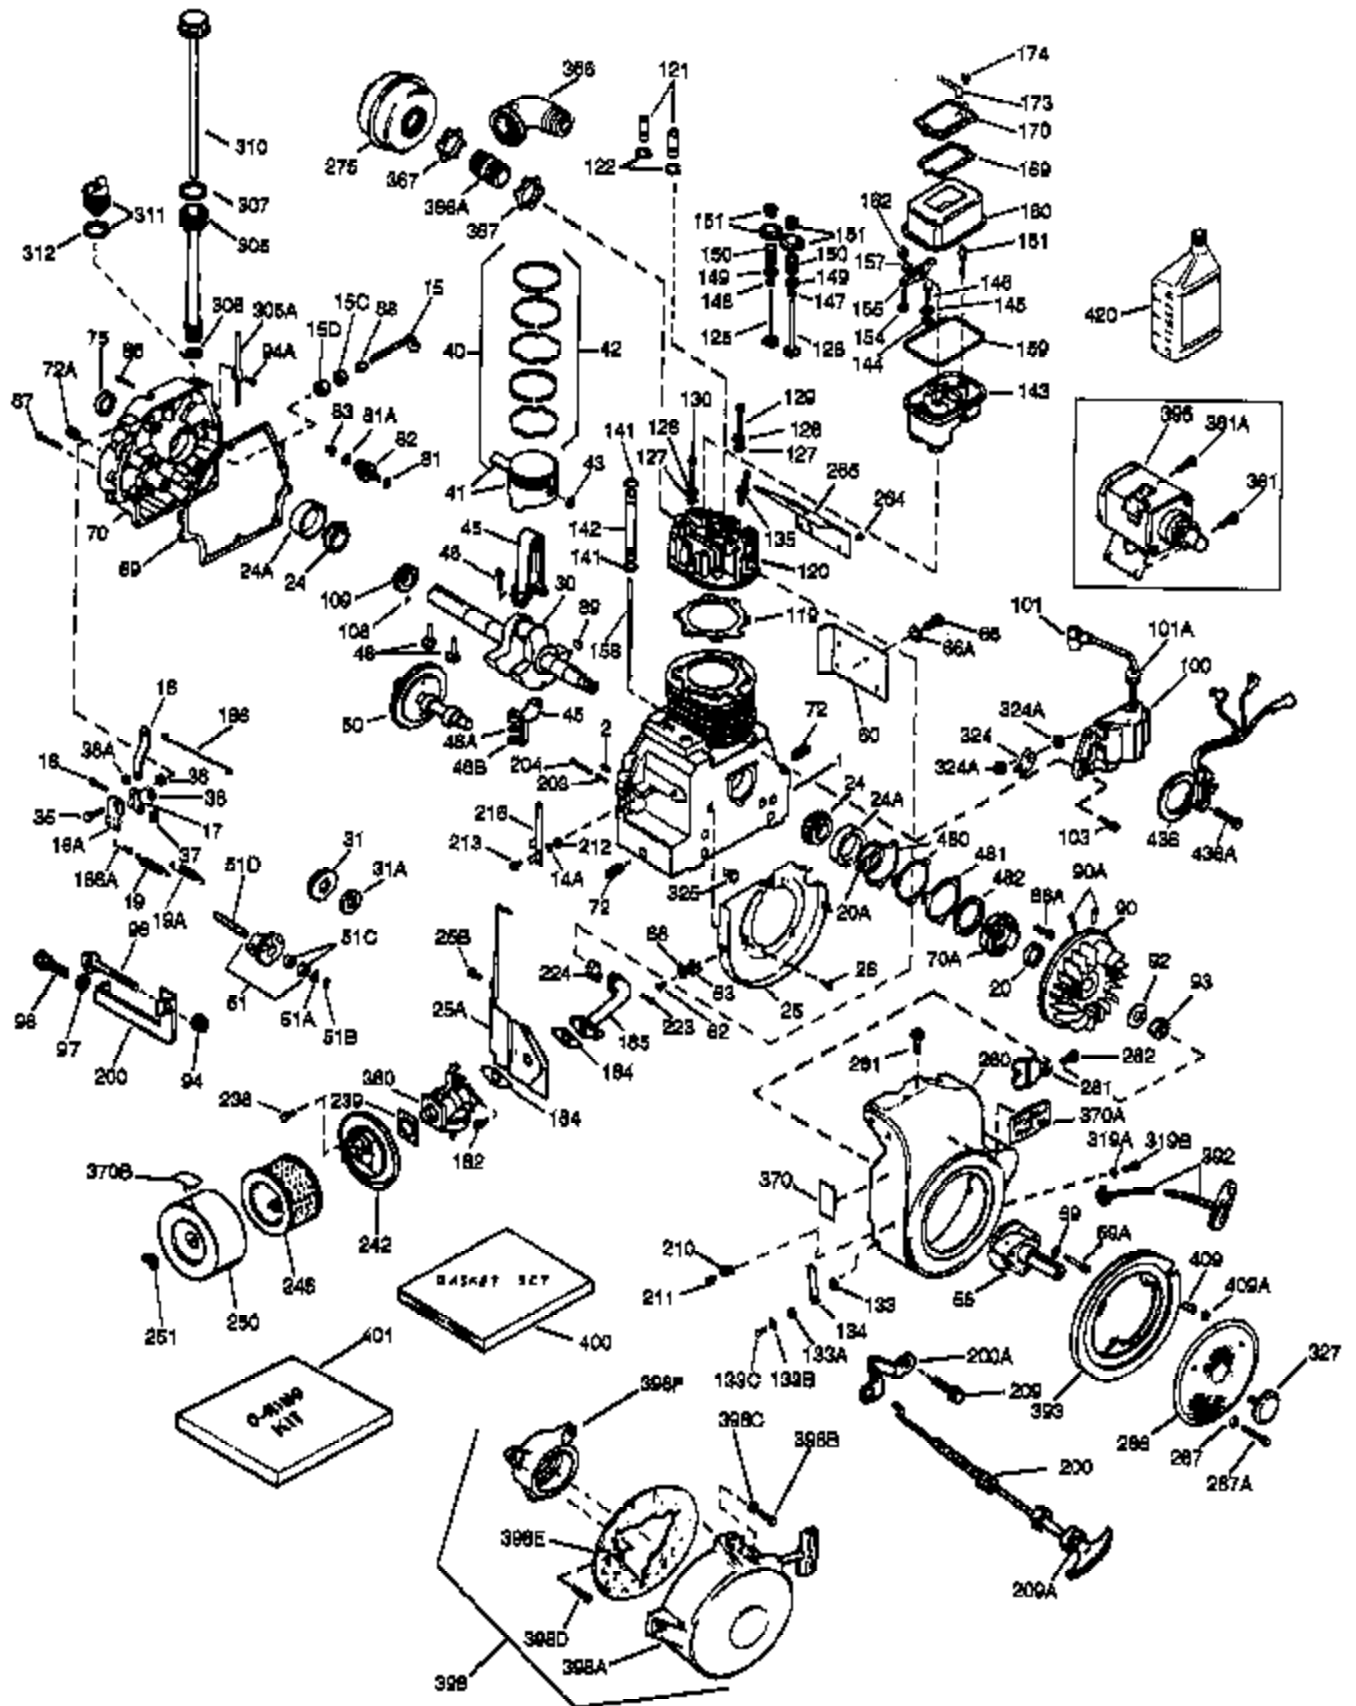

(Page 1 of 2)

IMAGE FILE: ENOH160.2

Ref #	Part Number	Qty	Description
1	33707A	1	Cylinder (Incl. 2, 20 & 72)
2	27652	2	Dowel Pin
15D	34223	1	Needle Bearing & Seal Ass'y.
15C	34222	1	Needle Bearing
15	32425	1	Governor Rod
16	31963	1	Governor Lever
16B	31965	1	Governor Spring Plate
17	31964	1	Governor Lever Clamp
18	650544	1	Screw, Torx T-25, 10-24 x 7/8"
19	34458	1	Extension Spring
20	31950	1	* Oil Seal
20A	32599	1	* "O" Ring
24A	31928	2	Bearing Cup
24	31932	2	Tapered Roller Bearing
25	32579	1	Blower Housing Baffle
25B	650738	1	Screw, 1/4-20 x 5/8"
25A	33477A	1	Air Baffle
26	650561	3	Screw, 1/4-20 x 5/8"
30	33423B	1	Crankshaft
32	31787	1	Washer
32	31787	1	Washer
35	30312	1	Screw, 10-32 x 1/2"
36	8345	1	Washer
37	7975	1	Lock Nut, 10-24
38	29193	1	Retaining Ring
38A	650518	1	Washer
40	34511	1	Piston, Pin & Ring Set (Std.)
40	34512	1	Piston, Pin & Ring Set (.010" OS)
40	34513	1	Piston, Pin & Ring Set (.020" OS)
41	32238B	1	Piston & Pin Ass'y. (Std.) (Incl. 43)
41	32239B	1	Piston & Pin Ass'y. (.010" OS) (Incl. 43)
41	32240B	1	Piston & Pin Ass'y. (.020" OS) (Incl. 43)
42	32241	1	Ring Set (Std.)
42	32242	1	Ring Set (.010" OS)
42	32243	1	Ring Set (.020" OS)
43	31919	2	Piston Pin Retaining Ring
45	33093A	1	Connecting Rod Ass'y. (Incl.46 - 46B)
45	34383	1	Connecting Rod Ass'y.(.010" US)(Incl. 46-46B)
45	34384	1	Connecting Rod Ass'y.(.020" US)(Incl. 46-46B)
46	32077	2	Connecting Rod Bolt
46B	28264	2	Nut
46A	26073	2	Washer
48	33472	2	Valve Lifter
50	34752	1	Camshaft (MCR)
60	33479	1	Blower Housing Extension
62	650760	1	Screw, 8-32 x 3/8"
63	28545	1	Grommet
68	33356	1	Ground Terminal
69	31956B	1	* Cylinder Cover Gasket
70	34095	1	Cylinder Cover (Incl. 15,15C,15D,36,3 8,75,88)
70A	32577	1	Cylinder Cover (See Ref. #'s 480-482)
72	31927	2	Oil Drain Plug
75	31950	1	Oil Seal
81A	650745	1	Washer
81	30590A	1	Washer
82	34751	1	Governor Gear Ass'y.
83	35322	1	Governor Spool
86A	792028	3	Screw, 5/16-18 x 7/8"