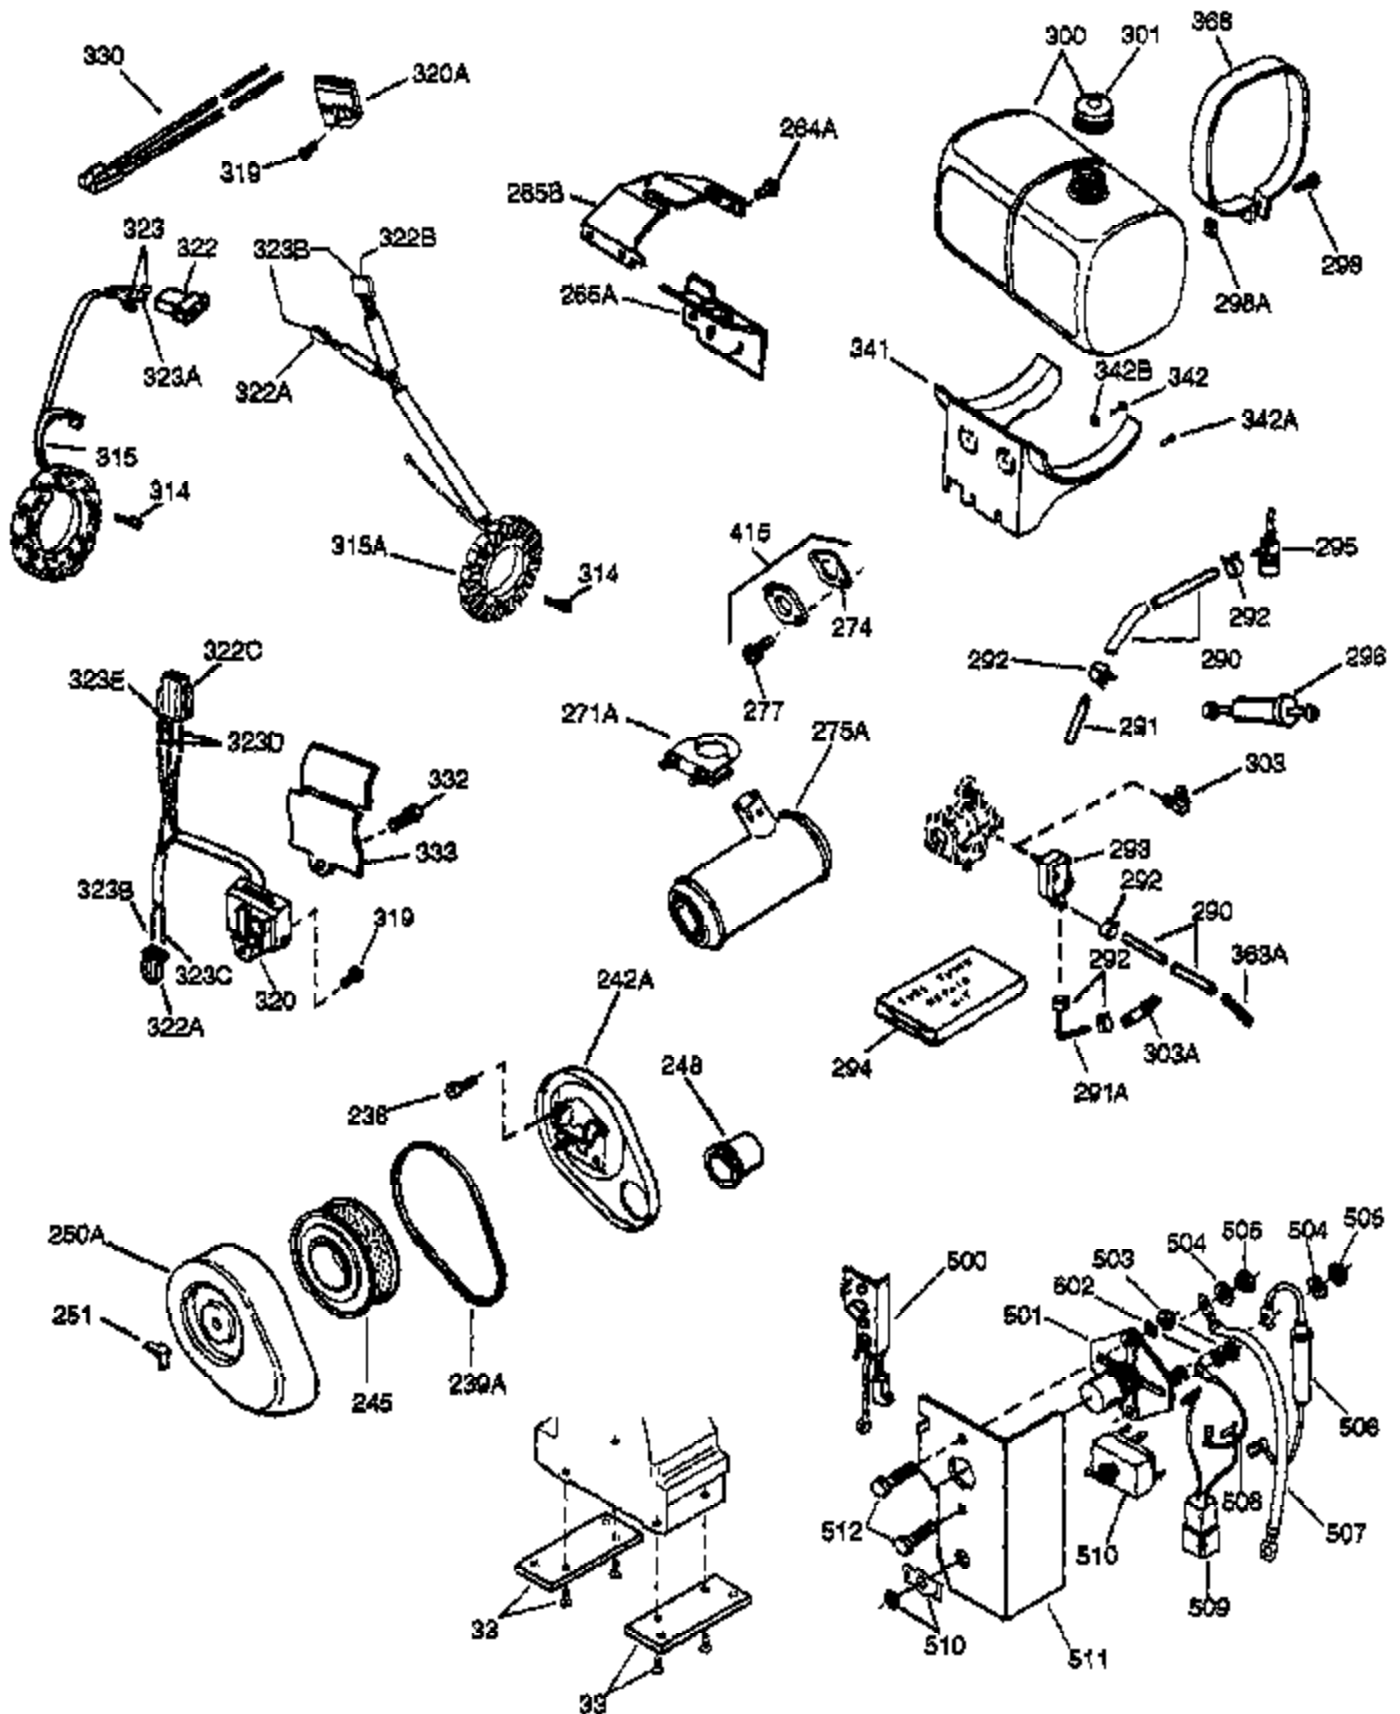

(Page 2 of 2)

IMAGE FILE: ENOH160.2

Ref #	Part Number	Qty	Description
16B	31965	1	Governor Spring Plate
32	31787	1	Washer
32	31787	1	Washer
95	34458	1	Extension Spring
144	33484	3	* "O" Ring (Also Incl. in 401)
238	650399	4	Screw, 10-32 x 5/8"
245	32008	1	Air Cleaner Filter
251	650513	1	Wing Nut, 1/4-20
261A	650751	1	Screw, 1/4-20 x 7/16"
274	33515A	1	* Exhaust Gasket
290	29774	1	Fuel Line (6.00")
291	30962	1	Fuel Line
291A	29774	1	Fuel Line
292	26460	4	Fuel Line Clamp
293	35807	1	Pulse Pump
294	35791	1	Pulse Pump Repair Kit
295	29683	1	Fuel Shut-Off Valve
298	650488	1	Screw, 1/4-20 x 1-1/4"
298A	650456	1	Lock Nut, 1/4-20
300	33979	1	Fuel Tank (Incl. 301)
301	33032	1	Fuel Cap
303	29634	2	Fuel Fitting
341	33978	1	Fuel Tank Bracket
342A	650785	2	Screw, 5/16-18 x 5/8"
342B	650787	2	Belleville Washer
342	650786	2	Screw, 1/4-20 x 5/8"
355	590452	1	Starter Handle
368	33980	1	Fuel Tank Strap
436B	650399	2	Screw, 10-32 x 5/8"