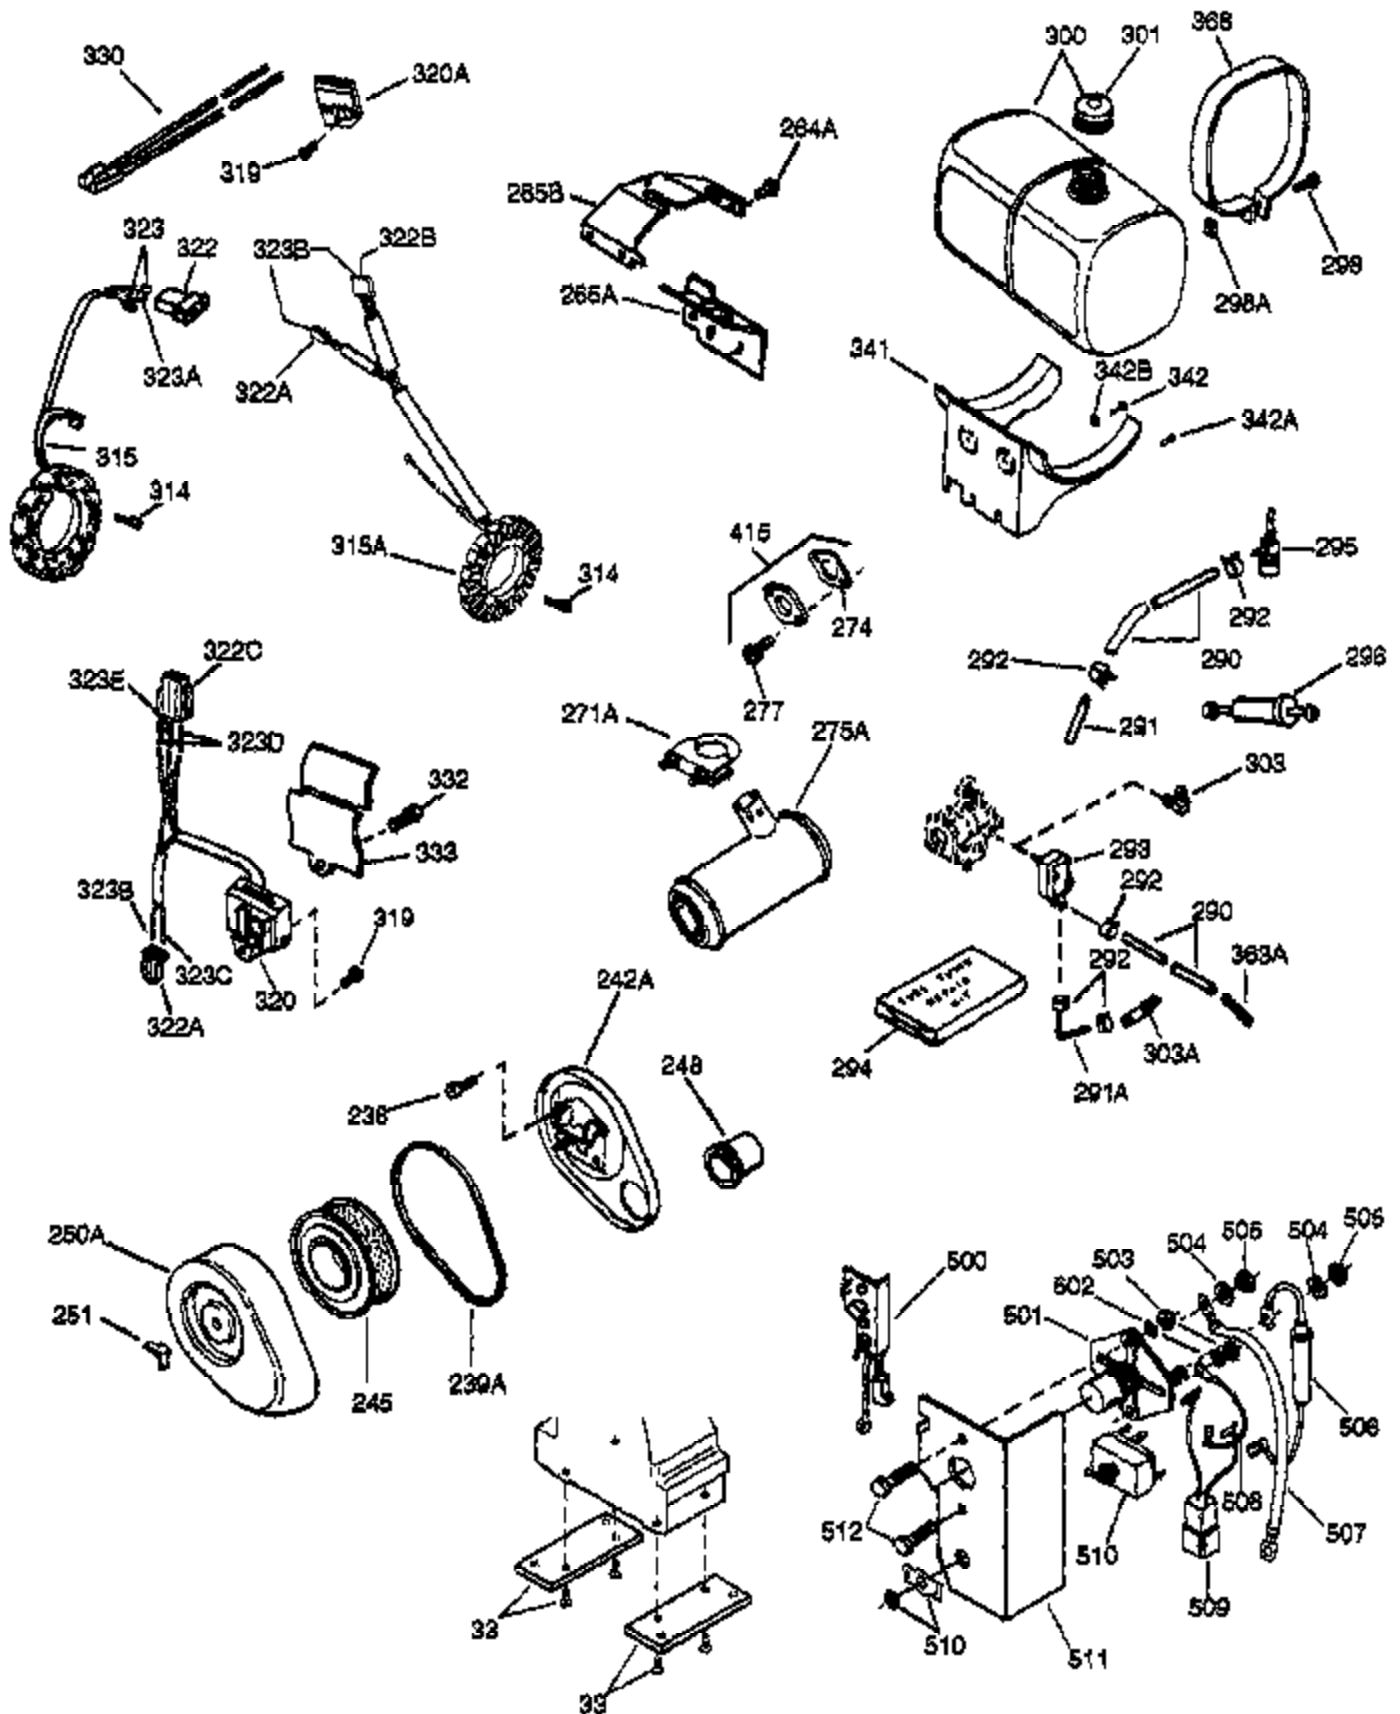

(Page 2 of 2)

IMAGE FILE: ENOH160.2

Ref #	Part Number	Qty	Description
16B	31965	1	Governor Spring Plate
32	31787	1	Washer
95	34458	1	Extension Spring
144	33484	3	* "O" Ring (Also Incl. in 401)
238	650399	4	Screw, 10-32 x 5/8"
245	32008	1	Air Cleaner Filter
251	650513	1	Wing Nut, 1/4-20
261A	650751	1	Screw, 1/4-20 x 7/16"
274	33515A	1	* Exhaust Gasket
290	29774	1	Fuel Line (6.00")
291A	29774	1	Fuel Line
291	30962	1	Fuel Line
292	26460	4	Fuel Line Clamp
293	35807	1	Pulse Pump
294	35791	1	Pulse Pump Repair Kit
295	29683	1	Fuel Shut-Off Valve
298A	650456	1	Lock Nut, 1/4-20
298	650488	1	Screw, 1/4-20 x 1-1/4"
300	33979	1	Fuel Tank (Incl. 301)
301	33032	1	Fuel Cap
303	29634	2	Fuel Fitting
341	33978	1	Fuel Tank Bracket
342A	650785	2	Screw, 5/16-18 x 5/8"
342	650786	2	Screw, 1/4-20 x 5/8"
342B	650787	2	Belleville Washer
355	590452	1	Starter Handle
368	33980	1	Fuel Tank Strap
436B	650399	2	Screw, 10-32 x 5/8"