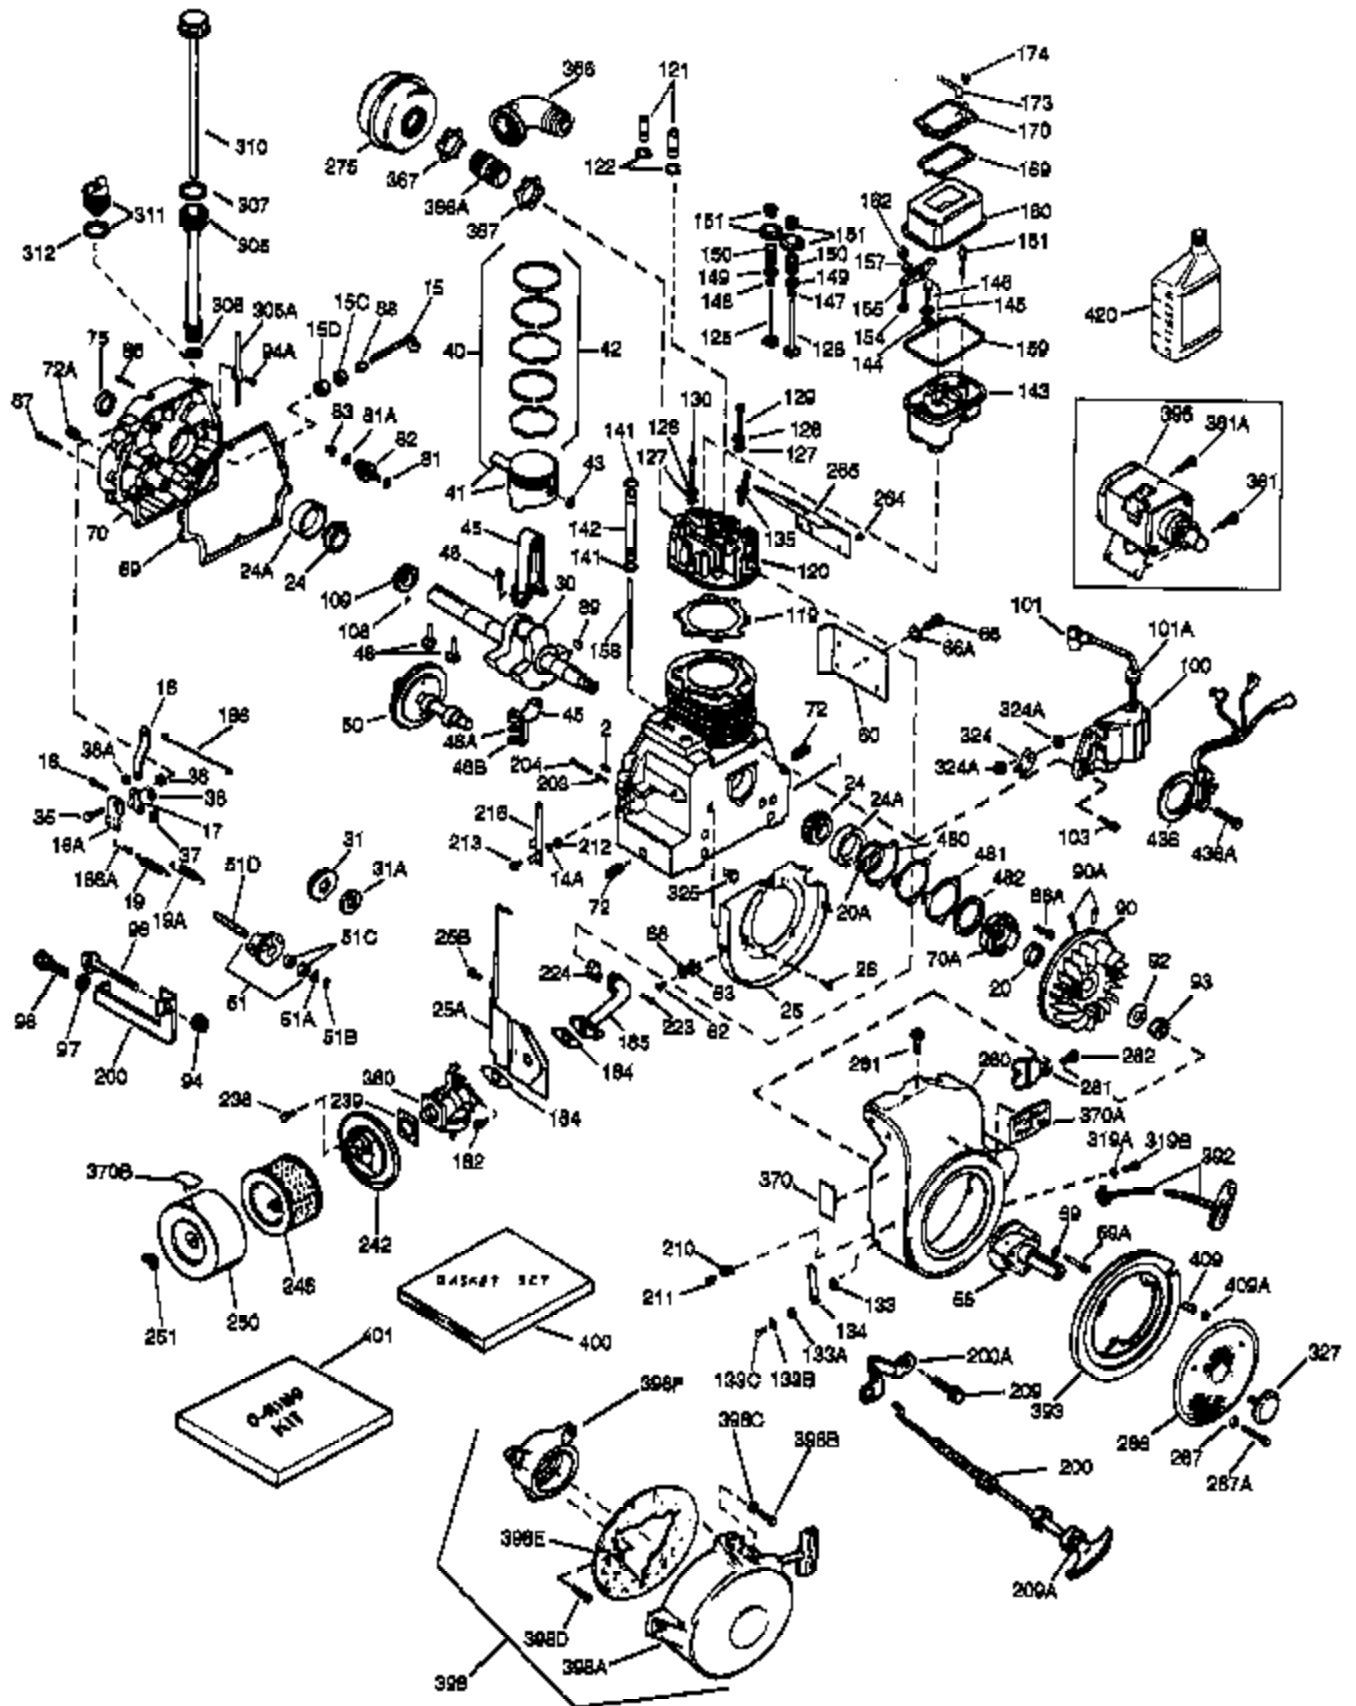

(Page 1 of 2)

IMAGE FILE: ENOH160.2

Ref #	Part Number	Qty	Description
	1 33707A	1	Cylinder (Incl. 2, 20 & 72)
	2 27652	2	Dowel Pin
	15D 34223	1	Needle Bearing & Seal Ass'y.
	15C 34222	1	Needle Bearing
	15 32425	1	Governor Rod
	16 31963	1	Governor Lever
	16B 31965	1	Governor Spring Plate
	17 31964	1	Governor Lever Clamp
	18 650544	1	Screw, Torx T-25, 10-24 x 7/8"
	19 34458	1	Extension Spring
	20A 32599	1	* "O" Ring
	20 31950	1	* Oil Seal
	24 31932	2	Tapered Roller Bearing
	24A 31928	2	Bearing Cup
	25 32579	1	Blower Housing Baffle
	25A 33477A	1	Air Baffle
	25B 650738	1	Screw, 1/4-20 x 5/8"
	26 650561	3	Screw, 1/4-20 x 5/8"
	30 33423B	1	Crankshaft
	32 31787	1	Washer
	35 30312	1	Screw, 10-32 x 1/2"
	36 8345	1	Washer
	37 7975	1	Lock Nut, 10-24
	38A 650518	1	Washer
	38 29193	1	Retaining Ring
	40 34511	1	Piston, Pin & Ring Set (Std.)
	40 34512	1	Piston, Pin & Ring Set (.010" OS)
	40 34513	1	Piston, Pin & Ring Set (.020" OS)
	41 32238B	1	Piston & Pin Ass'y. (Std.) (Incl. 43)
	41 32239B	1	Piston & Pin Ass'y. (.010" OS) (Incl. 43)
	41 32240B	1	Piston & Pin Ass'y. (.020" OS) (Incl. 43)
	42 32241	1	Ring Set (Std.)
	42 32242	1	Ring Set (.010" OS)
	42 32243	1	Ring Set (.020" OS)
	43 31919	2	Piston Pin Retaining Ring
	45 33093A	1	Connecting Rod Ass'y. (Incl.46 - 46B)
	45 34383	1	Connecting Rod Ass'y.(.010" US)(Incl. 46-46B)
	45 34384	1	Connecting Rod Ass'y.(.020" US)(Incl. 46-46B)
	46 32077	2	Connecting Rod Bolt
	46B 28264	2	Nut
	46A 26073	2	Washer
	48 33472	2	Valve Lifter
	50 34752	1	Camshaft (MCR)
	60 33479	1	Blower Housing Extension
	62 650760	1	Screw, 8-32 x 3/8"
	63 28545	1	Grommet
	68 33356	1	Ground Terminal
	69 31956B	1	* Cylinder Cover Gasket
	70 34095	1	Cylinder Cover (Incl. 15,15C,15D,36,3 8,75,88)
	70A 32577	1	Cylinder Cover (See Ref. #'s 480-482)
	72 31927	2	Oil Drain Plug
	75 31950	1	Oil Seal
	81A 650745	1	Washer
	81 30590A	1	Washer
	82 34751	1	Governor Gear Ass'y.
	83 35322	1	Governor Spool
	86A 792028	3	Screw, 5/16-18 x 7/8"
	86 650588	1	Screw, 1/4-20 x 2"