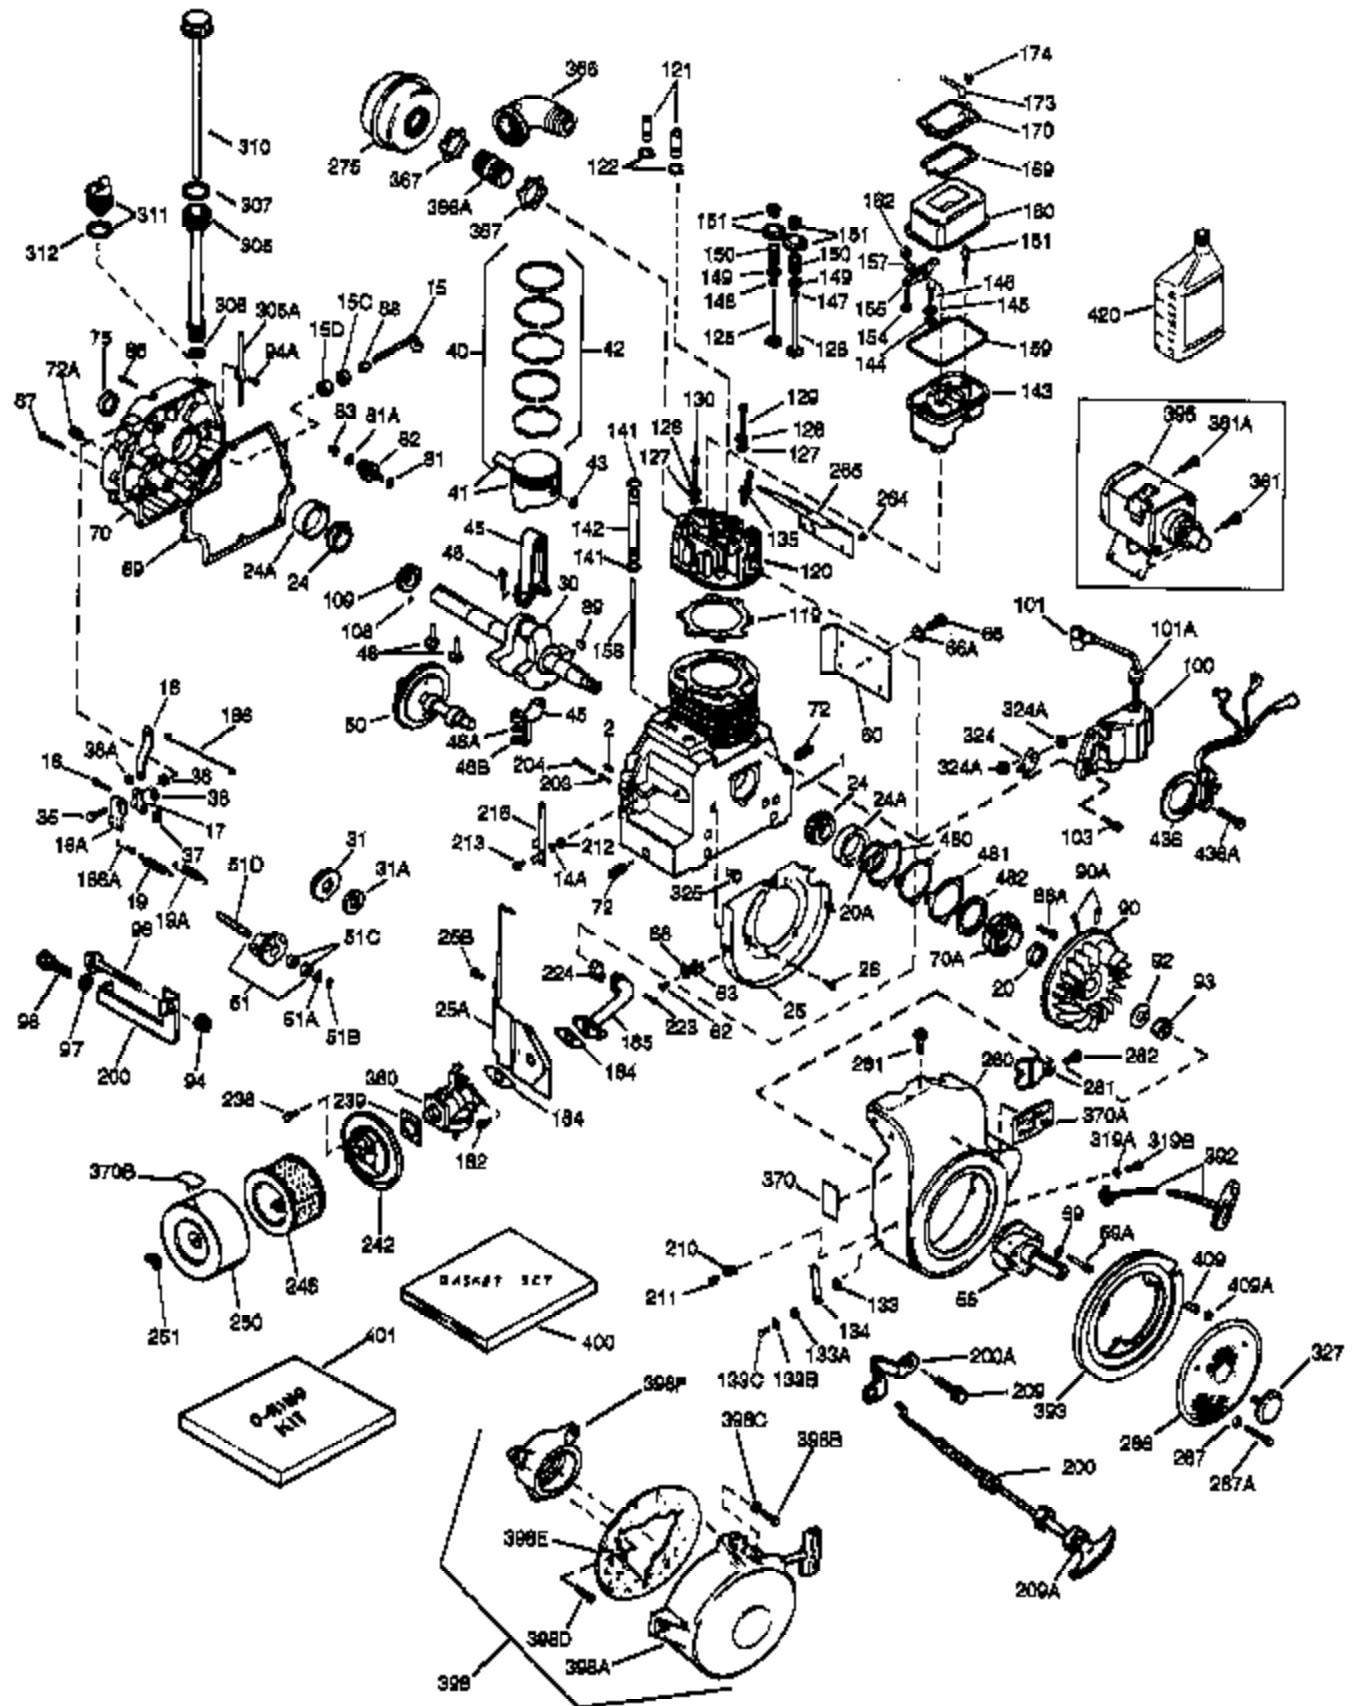

(Page 1 of 2)

IMAGE FILE: ENOH160.2

Ref #	Part Number	Qty	Description
1	33707A	1	Cylinder (Incl. 2, 20 & 72)
2	27652	2	Dowel Pin
14A	28558	1	Washer
15	32425	1	Governor Rod
16B	31965	1	Governor Spring Plate
16	31963	1	Governor Lever
17	31964	1	Governor Lever Clamp
18	650544	1	Screw, Torx T-25, 10-24 x 7/8"
19	31967	1	Extension Spring
20	31950	1	* Oil Seal
20A	32599	1	* "O" Ring
24	31932	2	Tapered Roller Bearing
24A	31928	2	Bearing Cup
25	32579	1	Blower Housing Baffle
25B	650738	1	Screw, 1/4-20 x 5/8"
25A	33477A	1	Air Baffle
26	650561	3	Screw, 1/4-20 x 5/8"
30	33497C	1	Crankshaft
31A	33499	1	Spacer
31	33963	1	Counterbalance Weight Gear
35	30312	1	Screw, 10-32 x 1/2"
37	7975	1	Lock Nut, 10-24
38A	650518	1	Washer
38	29193	1	Retaining Ring
40	34511	1	Piston, Pin & Ring Set (Std.)
40	34512	1	Piston, Pin & Ring Set (.010" OS)
40	34513	1	Piston, Pin & Ring Set (.020" OS)
40	34524	1	Piston, Pin & Ring Set (.030" OS)
40	34525	1	Piston, Pin & Ring Set (.040" OS)
41	32238B	1	Piston & Pin Ass'y. (Std.) (Incl. 43)
41	32239B	1	Piston & Pin Ass'y. (.010" OS) (Incl. 43)
41	32240B	1	Piston & Pin Ass'y. (.020" OS) (Incl. 43)
41	32621B	1	Piston & Pin Ass'y. (.030" OS) (Incl. 43)
41	32622B	1	Piston & Pin Ass'y. (.040" OS) (Incl. 43)
42	32241	1	Ring Set (Std.)
42	32242	1	Ring Set (.010" OS)
42	32243	1	Ring Set (.020" OS)
42	32625	1	Ring Set (.030" OS)
42	32626	1	Ring Set (.040" OS)
43	31919	2	Piston Pin Retaining Ring
45	33093A	1	Connecting Rod Ass'y. (Incl.46 - 46B)
45	34383	1	Connecting Rod Ass'y.(.010" US)(Incl. 46-46B)
45	34384	1	Connecting Rod Ass'y.(.020" US)(Incl. 46-46B)
46	32077	2	Connecting Rod Bolt
46B	28264	2	Nut
46A	26073	2	Washer
48	33472	2	Valve Lifter
50	34752	1	Camshaft (MCR)
51	34651	1	Counterbalance Weight (Incl. 51C)
51D	33502	2	Counterbalance Shaft
51C	33501	2	Needle Bearing
51B	792017	2	Retaining Ring
51A	33503	4	Thrust Washer
60	33479	1	Blower Housing Extension
69	31956B	1	* Cylinder Cover Gasket
70	34758	1	Cylinder Cover (Incl. 51D, 72A & 75)
70A	32577	1	Cylinder Cover (See Ref. #'s 480-482)
72A	28534	2	Pipe Plug (1/8-27)