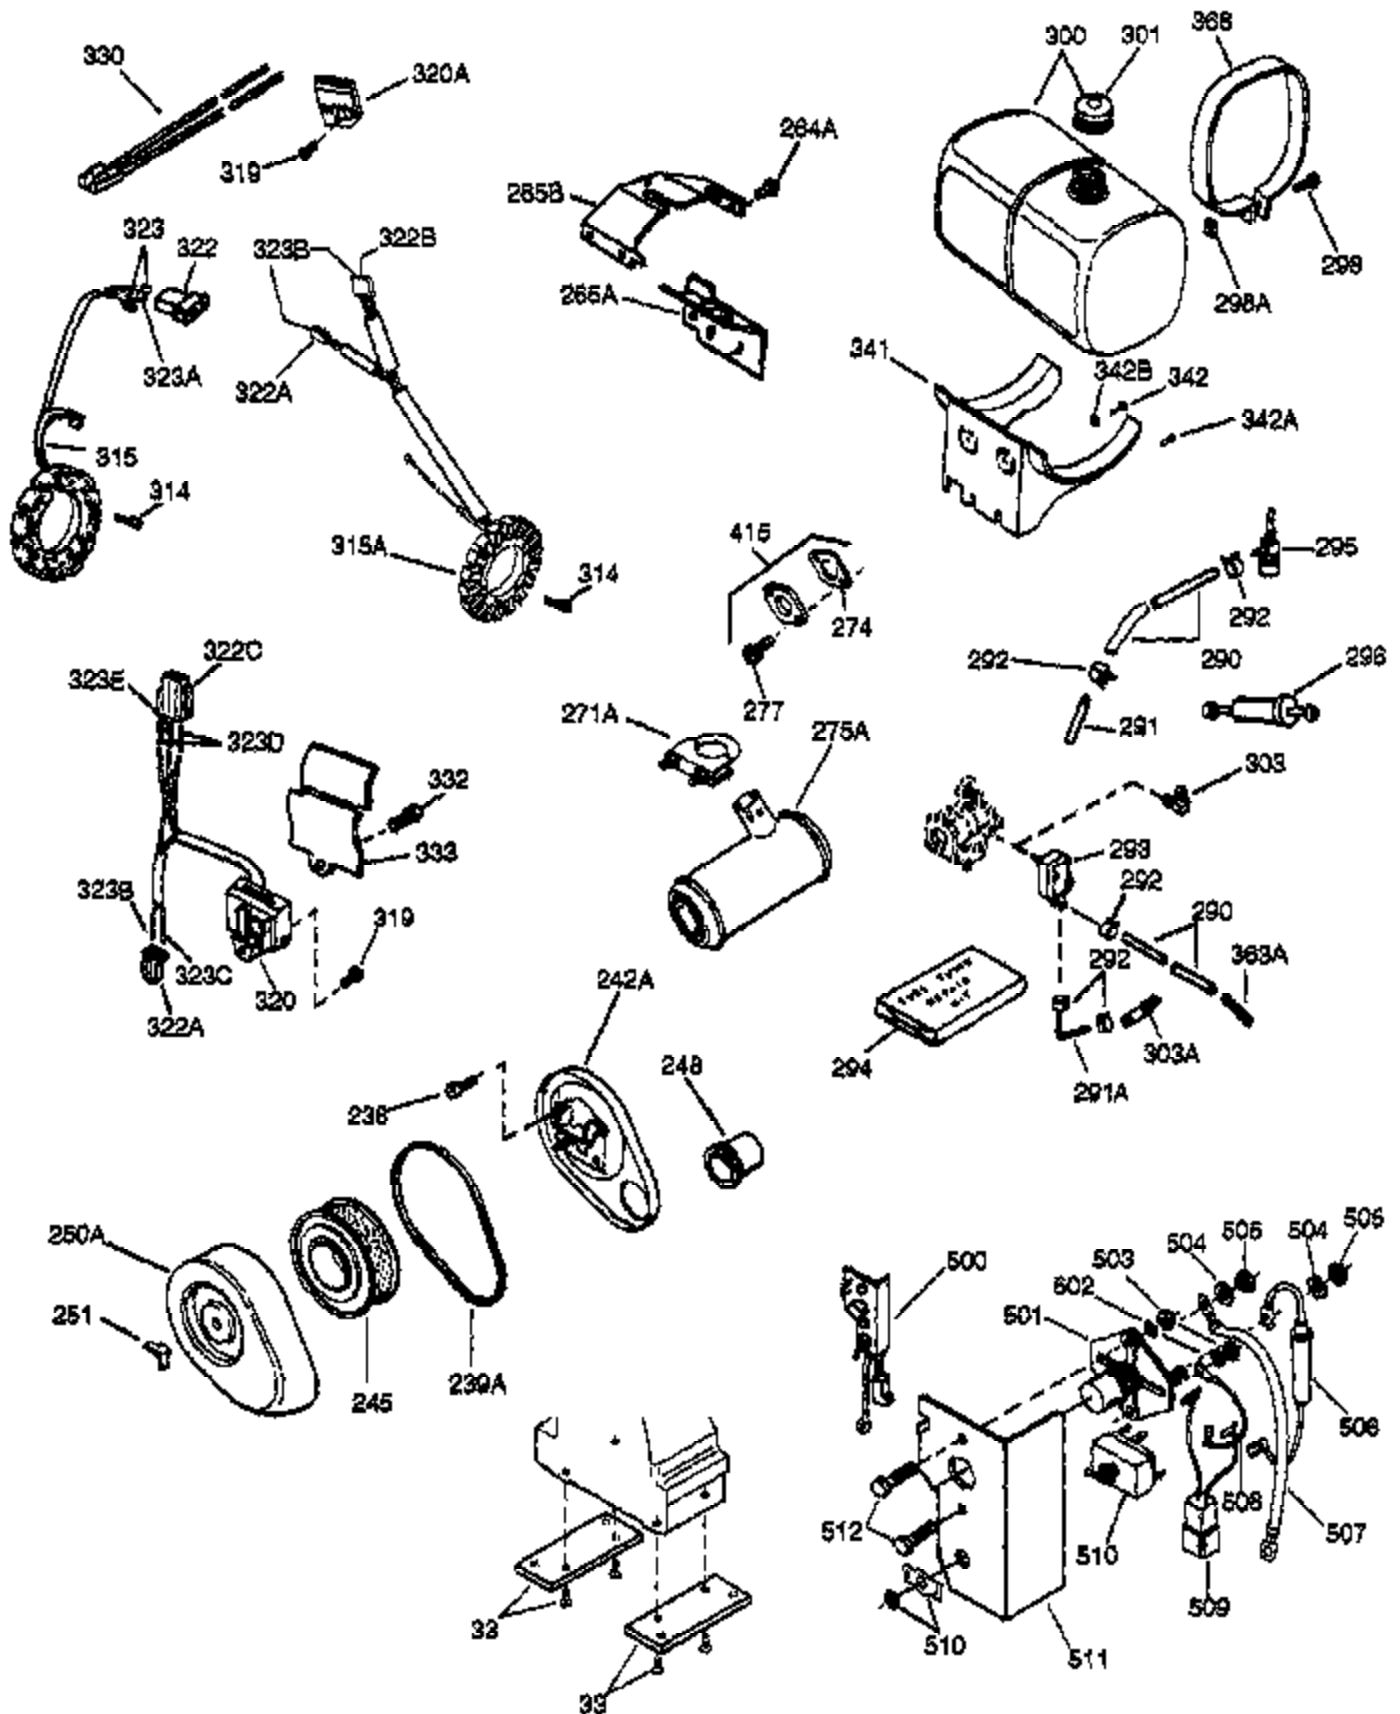

(Page 2 of 2)

IMAGE FILE: ENOH160.2

Ref #	Part Number	Qty	Description
16B	31965	1	Governor Spring Plate
144	33484	3	* "O" Ring (Also Incl. in 401)
238	650399	4	Screw, 10-32 x 5/8"
245	32008	1	Air Cleaner Filter
251	650513	1	Wing Nut, 1/4-20
261A	650751	1	Screw, 1/4-20 x 7/16"
274	33515A	1	* Exhaust Gasket
290	29774	1	Fuel Line (1.12")
291	30962	1	Fuel Line
292	26460	4	Fuel Line Clamp
293	35807	1	Fuel Pump (Incl. 294)
294	35791	1	Pulse Pump Repair Kit
295	29683	1	Fuel Shut-Off Valve
298	650488	1	Screw, 1/4-20 x 1-1/4"
298A	650456	1	Lock nut, 1/4-20
300	33979	1	Fuel Tank (Incl. 301)
301	33032	1	Fuel Cap
303	29634	1	Fuel Line Fitting
314	650521	2	Screw, 10-32 x 1-1/8"
315	610902	1	Alternator Coil (Incl. 322,323& 323A)
319	30063	1	Screw, Torx T-30, 1/4-20 x 1/2"
320	610996	1	Regulator (Incl. 322A,322C,323B,323C, 323D&323E)
322	611200	1	Connector Body
323	610904	1	Terminal
323A	610905	2	Terminal
341	33978	1	Fuel Tank Bracket
342A	650785	2	Screw, 5/16-18 x 5/8"
342A	650787	2	Belleville Washer
342	650786	2	Screw, 1/4-20 x 5/8"
366A	32143	1	Muffler Nipple
368	33980	2	Fuel Tank Strap