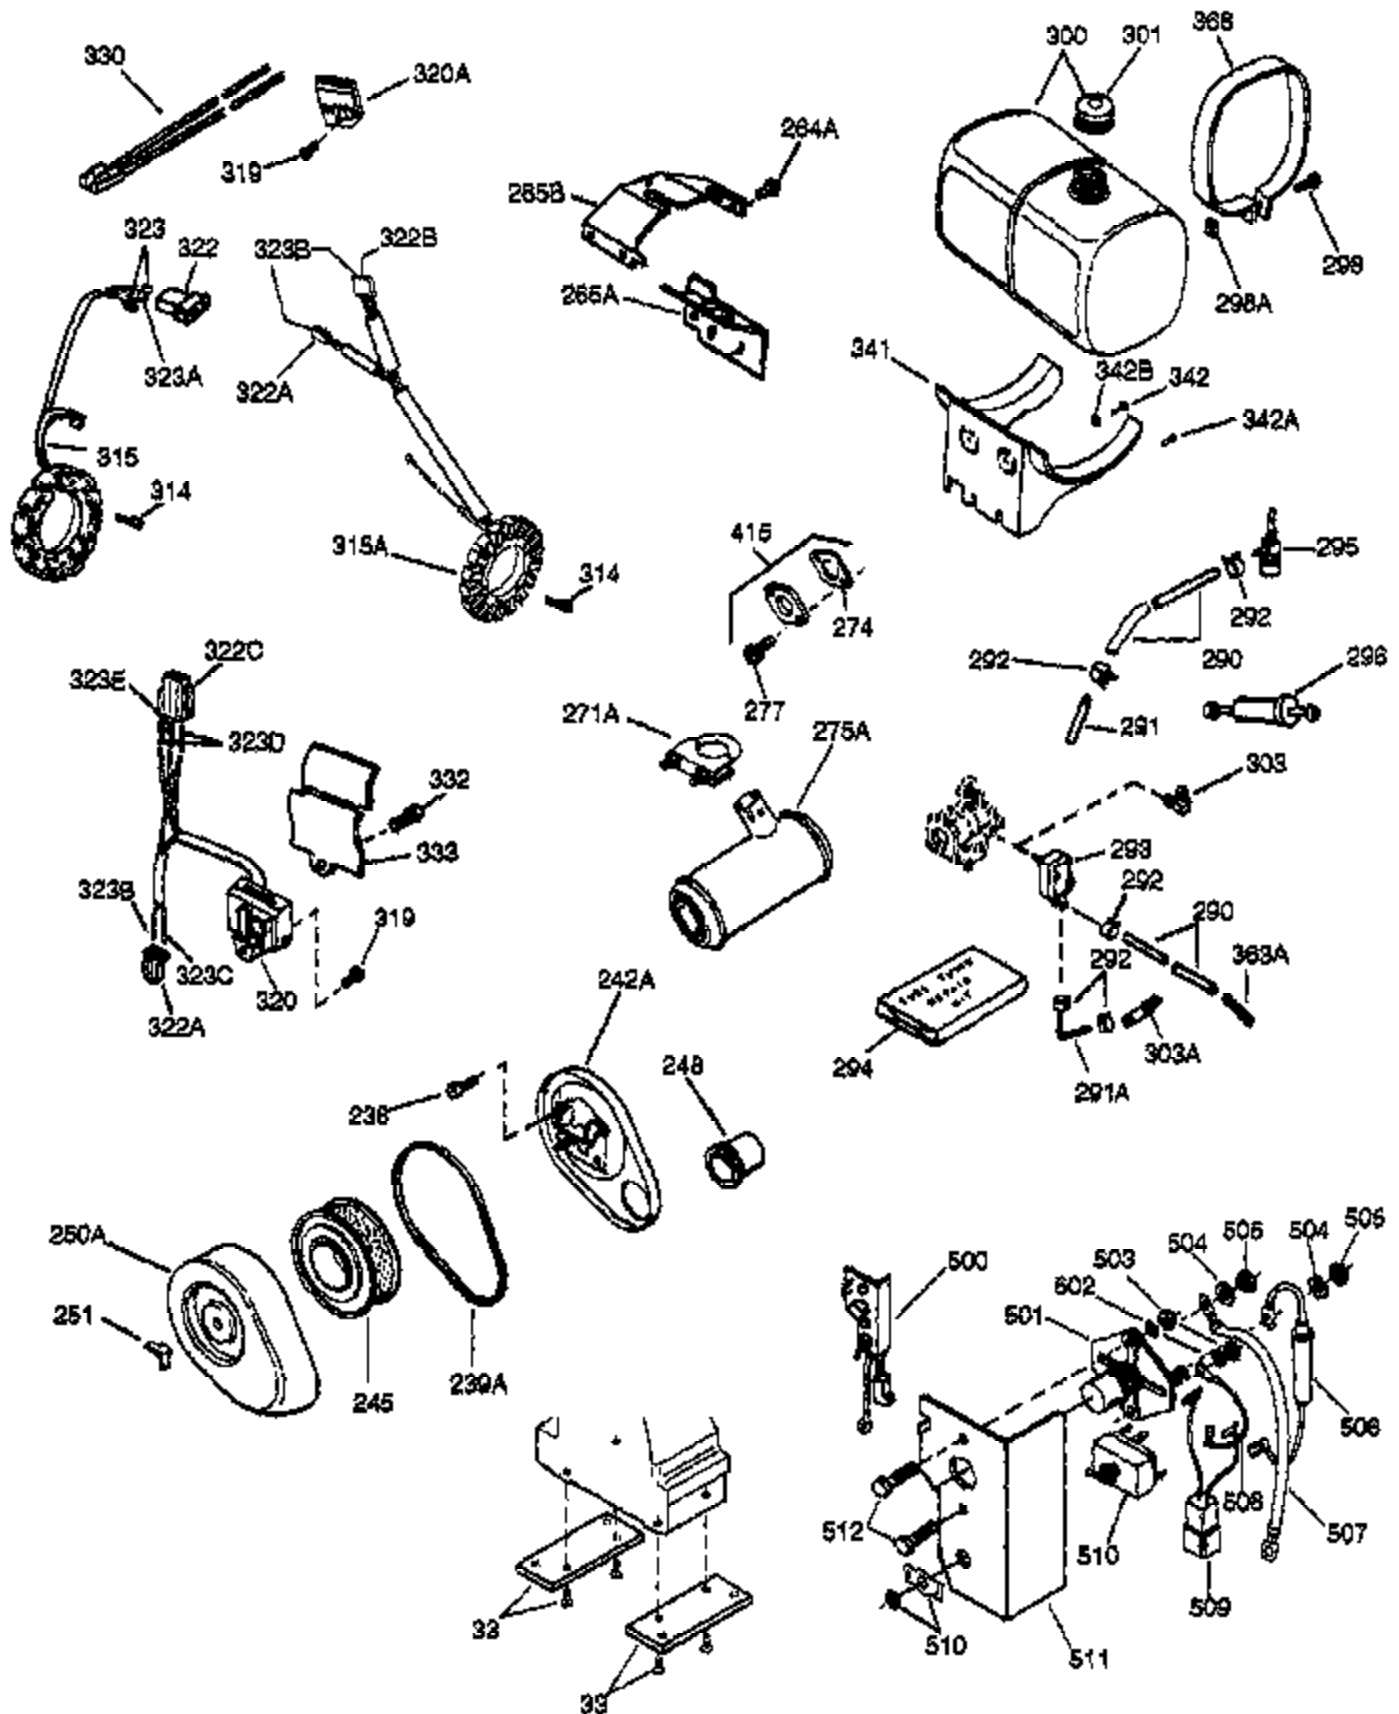

(Page 2 of 2)

IMAGE FILE: ENOH160.2

Ref #	Part Number	Qty	Description
16B	31965	1	Governor Spring Plate
144	33484	3	* "O" Ring (Also Incl. in 401)
238	650399	4	Screw, 10-32 x 5/8"
245	32008	1	Air Cleaner Filter
251	650513	1	Wing Nut, 1/4-20
261A	650751	1	Screw, 1/4-20 x 7/16"
271A	35732	1	Muffler Clamp
274	33515A	1	* Exhaust Gasket
285	32048	1	Starter Cup
287D	650675	3	Washer
287C	650516	3	Screw, 1/4-20 x 1-1/8"
290	29774	1	Fuel Line (6.00")
291	30962	1	Fuel Line
291A	29774	1	Fuel Line
292	26460	4	Fuel Line Clamp
293	35807	1	Pulse Pump
294	35791	1	Pulse Pump Repair Kit
295	29683	1	Fuel Shut-Off Valve
298A	650456	1	Lock Nut, 1/4-20
298	650488	1	Screw, 1/4-20 x 1-1/4"
300	33979	1	Fuel Tank (Incl. 301)
301	33032	1	Fuel Cap
303	29634	2	Fuel Fitting
314	650521	2	Screw, 10-32 x 1-1/8"
315	610902	1	Alternator Coil (20 Amp) (Incl.322B,3 23,323E)
319	30063	1	Screw, Torx T-30, 1/4-20 x 1/2"
320	610996	1	Regulator (20 Amp) (Incl.322A,C, 323A ,B,C,D)
322B	610903	1	Connector Body
322C	610921	1	Connector Body
322A	610990	1	Connector Body
323A	610991	2	Terminal
323C	610989	1	Terminal
323D	610992	1	Terminal
323E	610904	1	Terminal
323	610905	2	Terminal
323B	610922	1	Terminal
341	33978	1	Fuel Tank Bracket
342A	650785	2	Screw, 5/16-18 x 5/8"
342	650786	2	Screw, 1/4-20 x 5/8"
342B	650787	2	Belleville Washer
366A	32143	1	Muffler Nipple
368	33980	1	Fuel Tank Strap
390	590405A	1	Rewind Starter
500	730198	1	Switch Ass'y.
501	34616	1	Starter Switch
502	27513	2	Lock Washer
503	650864	2	Nut, 1/4-20
504	8274	2	Lock Washer
505	650586	2	Nut, 5/16-24
506	34620	1	Wire & Fuse
507	34618	1	Starter Wire
508	34619	1	Ground Wire
509	34617	1	Adapter Cord
510	34615	1	Toggle Switch
511	34614	1	Starter Bottom Bracket
512	792026	2	Screw, 1/4-20 x 7/8"