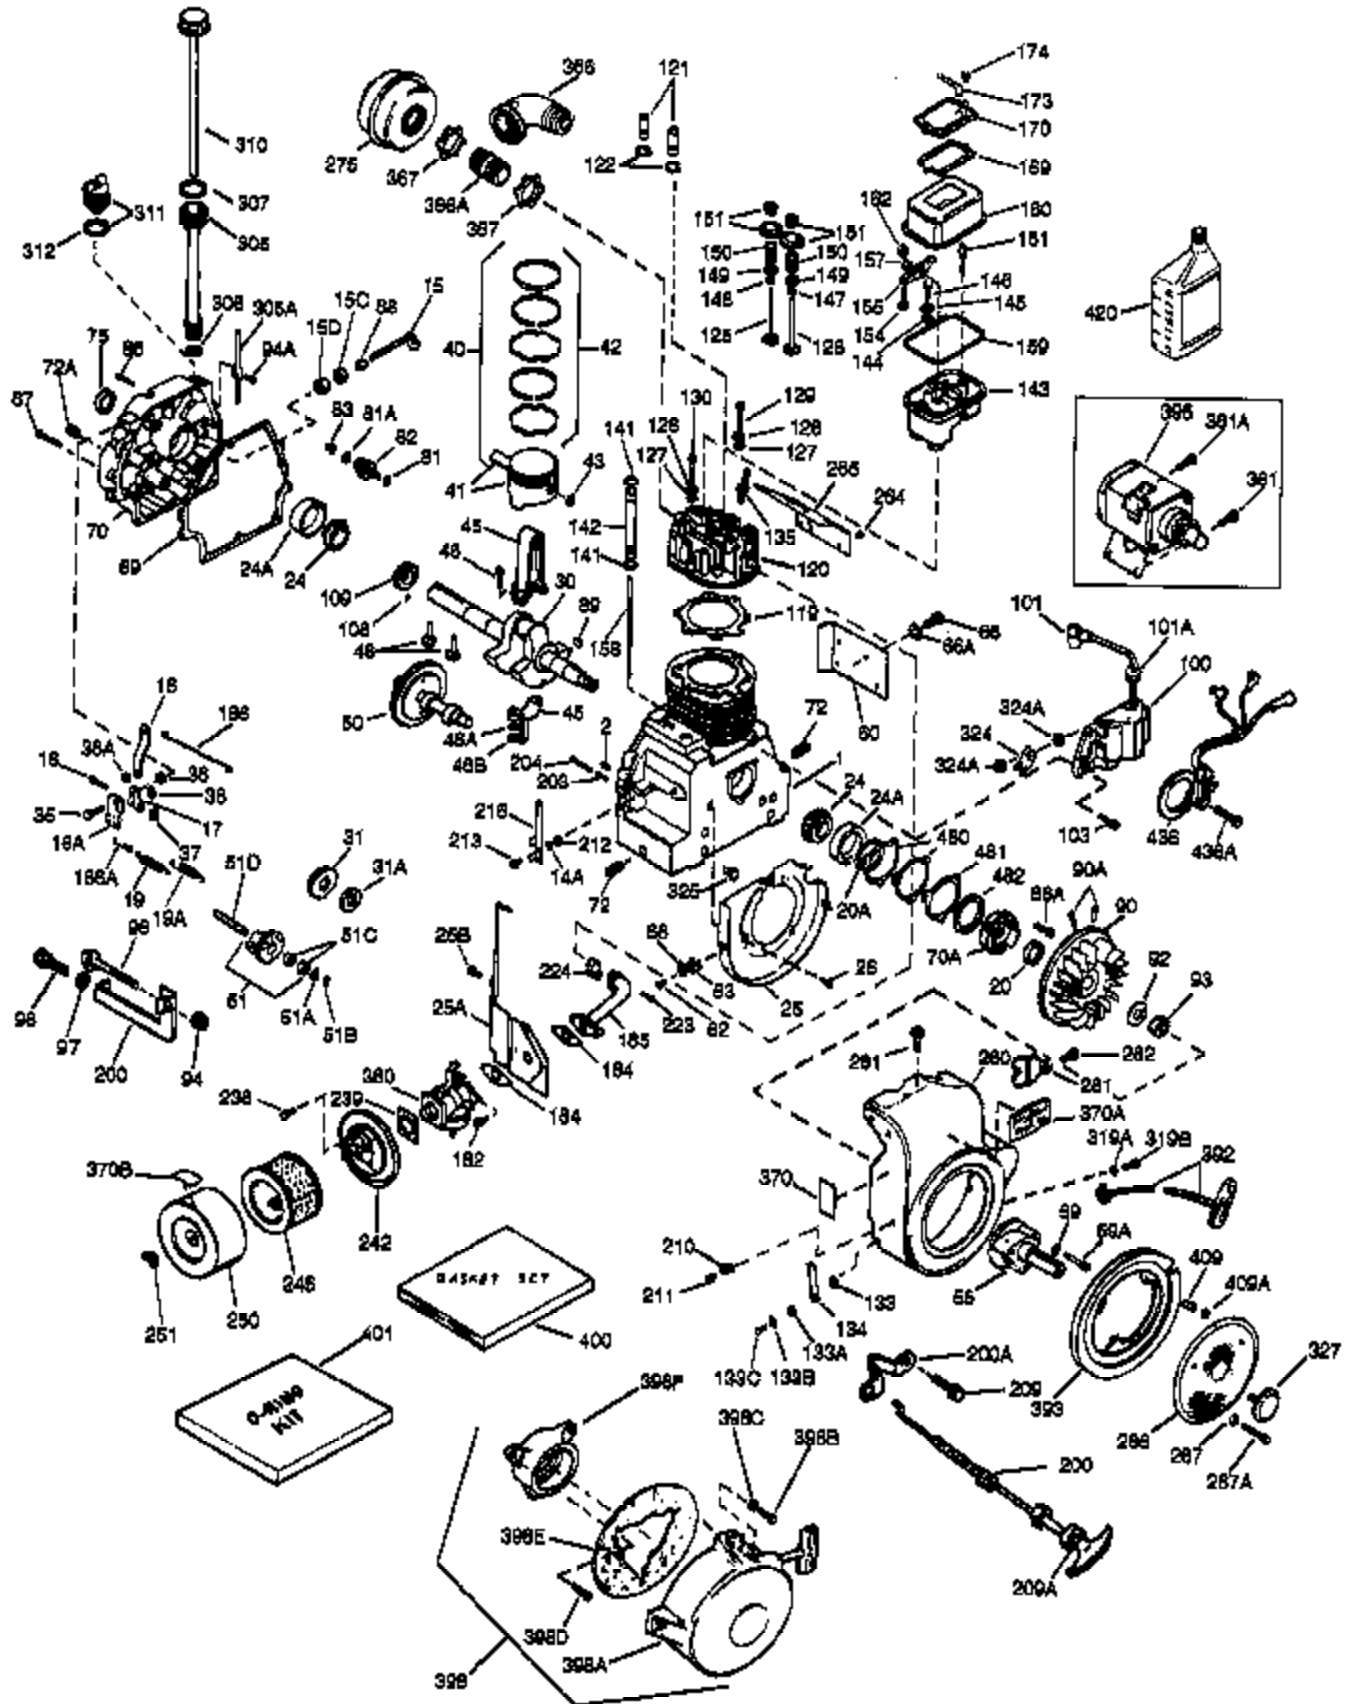

(Page 1 of 2)

IMAGE FILE: ENOH160.2

Ref #	Part Number	Qty	Description
1	33707A	1	Cylinder (Incl. 2, 20 & 72)
2	27652	2	Dowel Pin
14A	28558	1	Washer
15	32425	1	Governor Rod
16B	31965	1	Governor Spring Plate
16	31963	1	Governor Lever
17	31964	1	Governor Lever Clamp
18	650544	1	Screw, Torx T-25, 10-24 x 7/8"
19	31967	1	Extension Spring
20	31950	1	* Oil Seal
20A	32599	1	* "O" Ring
24	31932	2	Tapered Roller Bearing
24A	31928	2	Bearing Cup
25A	33477A	1	Air Baffle
25B	650738	1	Screw, 1/4-20 x 5/8"
25	32579	1	Blower Housing Baffle
26	650561	3	Screw, 1/4-20 x 5/8"
30	34169A	1	Crankshaft
35	30312	1	Screw, 10-32 x 1/2"
37	7975	1	Lock Nut, 10-24
38A	650518	1	Washer
38	29193	1	Retaining Ring
40	34511	1	Piston, Pin & Ring Set (Std.)
40	34512	1	Piston, Pin & Ring Set (.010" OS)
40	34513	1	Piston, Pin & Ring Set (.020" OS)
41	32238B	1	Piston & Pin Ass'y. (Std.) (Incl. 43)
41	32239B	1	Piston & Pin Ass'y. (.010" OS) (Incl. 43)
41	32240B	1	Piston & Pin Ass'y. (.020" OS) (Incl. 43)
42	32241	1	Ring Set (Std.)
42	32242	1	Ring Set (.010" OS)
42	32243	1	Ring Set (.020" OS)
43	31919	2	Piston Pin Retaining Ring
45	33093A	1	Connecting Rod Ass'y. (Incl.46 - 46B)
45	34383	1	Connecting Rod Ass'y.(.010" US)(Incl. 46-46B)
45	34384	1	Connecting Rod Ass'y.(.020" US)(Incl. 46-46B)
46B	28264	2	Nut
46	32077	2	Connecting Rod Bolt
46A	26073	2	Washer
48	33472	2	Valve Lifter
50	34752	1	Camshaft (MCR)
60	33479	1	Blower Housing Extension
69	31956B	1	* Cylinder Cover Gasket
70A	32577	1	Cylinder Cover (See Ref. #'s 480-482)
70	32580A	1	Cylinder Cover (Incl. 15,38,72,75,88)
72	31927	2	Oil Drain Plug
75	31950	1	Oil Seal
81A	650745	1	Washer
81	30590A	1	Washer
82	34751	1	Governor Gear Ass'y.
83	35322	1	Governor Spool
86A	792028	3	Screw, 5/16-18 x 7/8"
86	650588	1	Screw, 1/4-20 x 2"
87	650451	8	Screw, 1/4-20 x 1"
88	32426	1	Spacer
89	650592	1	Flywheel Key
90A	730201	1	Trigger Pin Kit
90	610909	1	Flywheel (W/Ring Gear) (Incl. 90A)
92	650666	1	Washer