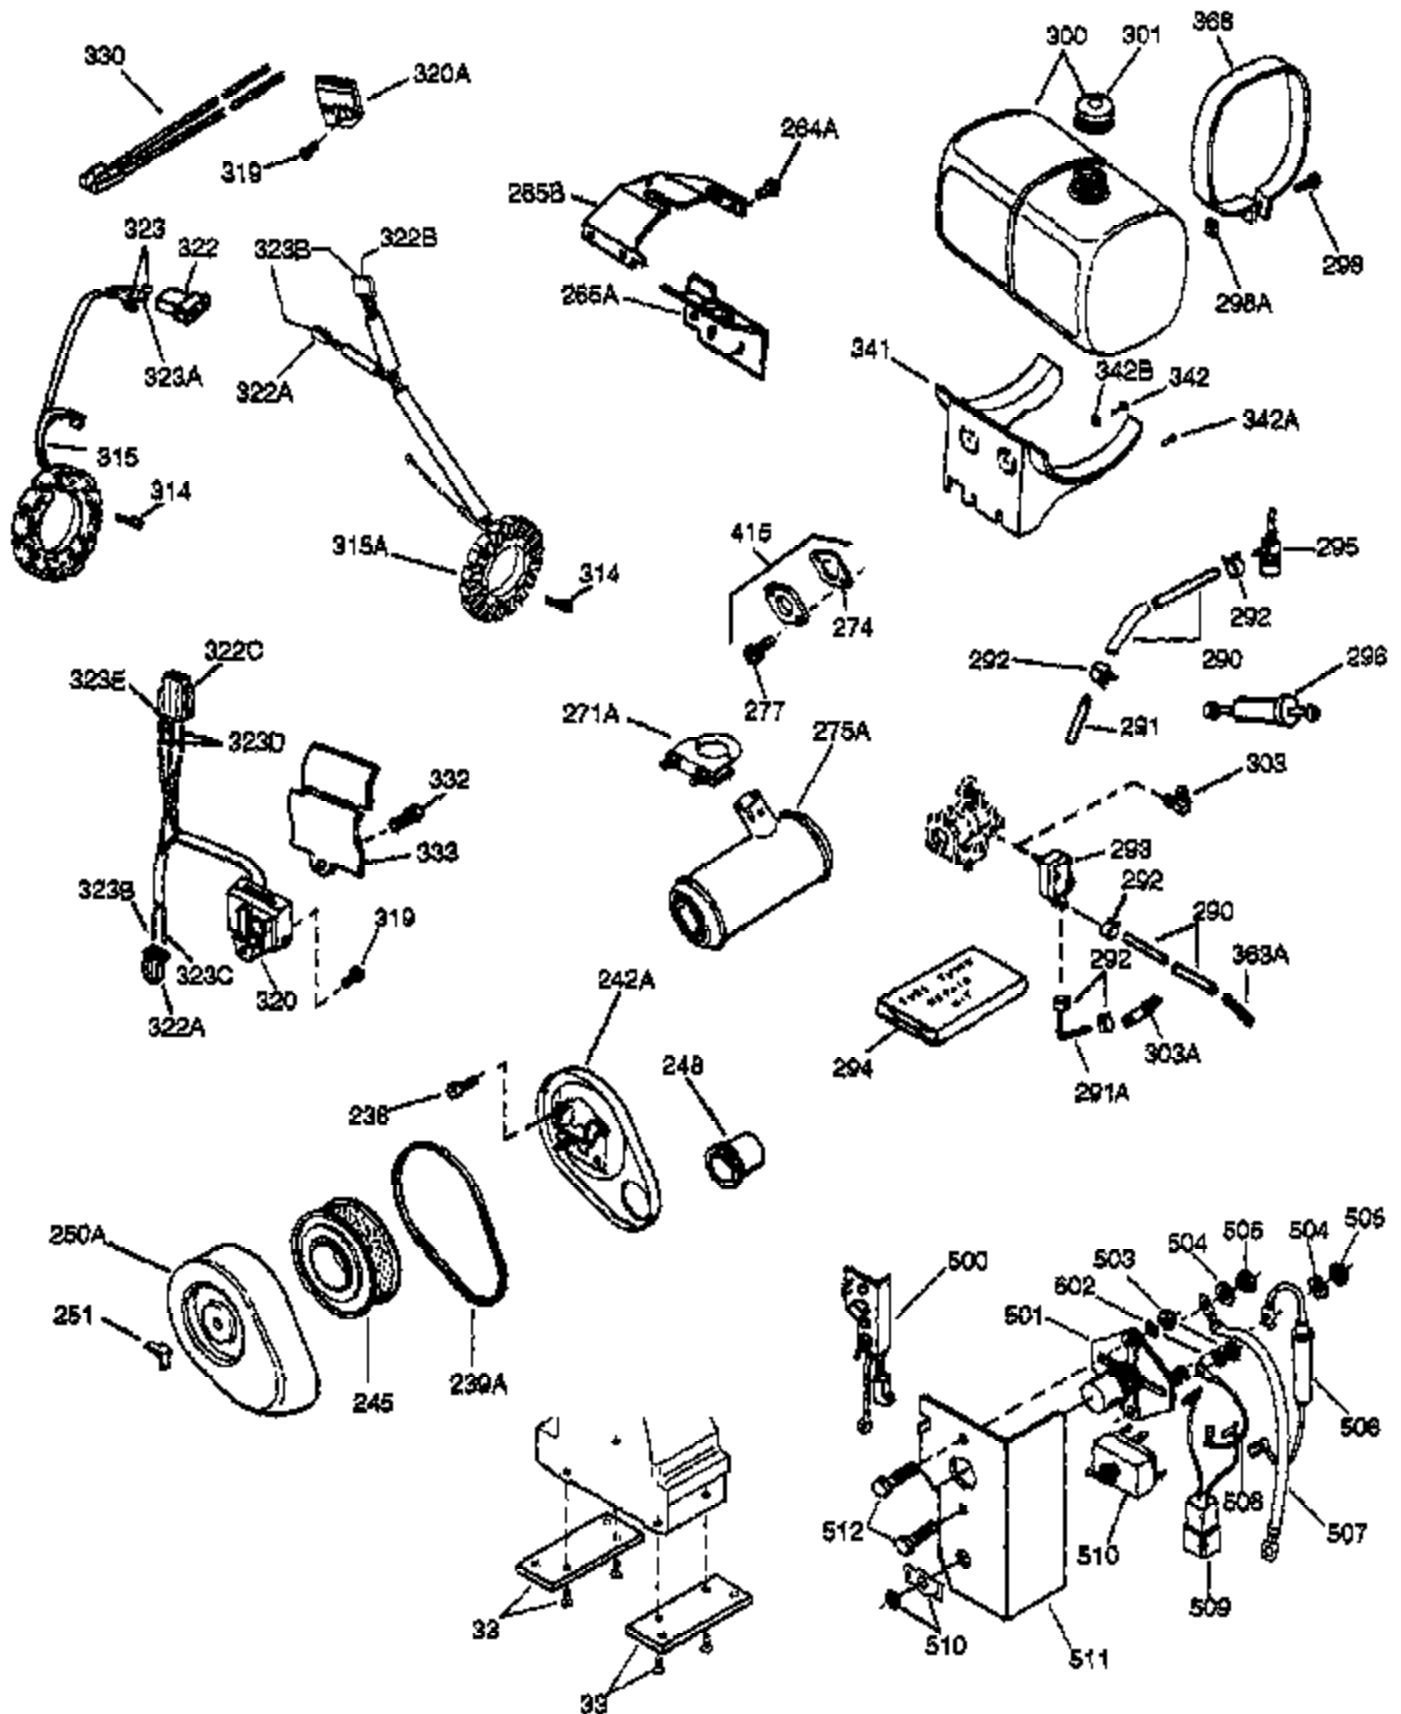

(Page 2 of 2)

IMAGE FILE: ENOH160.2

Ref #	Part Number	Qty	Description
16B	31965	1	Governor Spring Plate
131	650752	1	Screw, 1/4-20 x 7/16"
144	33484	3	* "O" Ring (Also Incl. in 401)
238	650399	4	Screw, 10-32 x 5/8"
245	32008	1	Air Cleaner Filter
251	650513	1	Wing Nut, 1/4-20
261A	650751	1	Screw, 1/4-20 x 7/16"
271A	35732	1	Muffler Clamp
274	33515A	1	* Exhaust Gasket
290	29774	1	Fuel Line (2.88)
291	30962	1	Fuel Line (16.75")
292	26460	3	Fuel Line Clamp
293	33715	1	Pulse Pump
294	33010	1	Pulse Pump Repair Kit
295	29683	1	Fuel Shut-Off Valve
298	650488	1	Screw, 1/4-20 x 1-1/4"
298A	650456	1	Lock Nut, 1/4-20
300	33979	1	Fuel Tank (Incl. 301)
303	29634	1	Fuel Fitting
319	650595	1	Screw, 5/16-24 x 3/8"
341	33978	1	Fuel Tank Bracket
342A	650785	2	Screw, 5/16-18 x 5/8"
342	650786	2	Screw, 1/4-20 x 5/8"
342B	650787	2	Belleville Washer
355	590452	1	Starter Handle
363	34148	1	Spring
366A	32143	1	Muffler Nipple
368	33980	1	Fuel Tank Strap
436B	650399	2	Screw, 10-32 x 5/8"