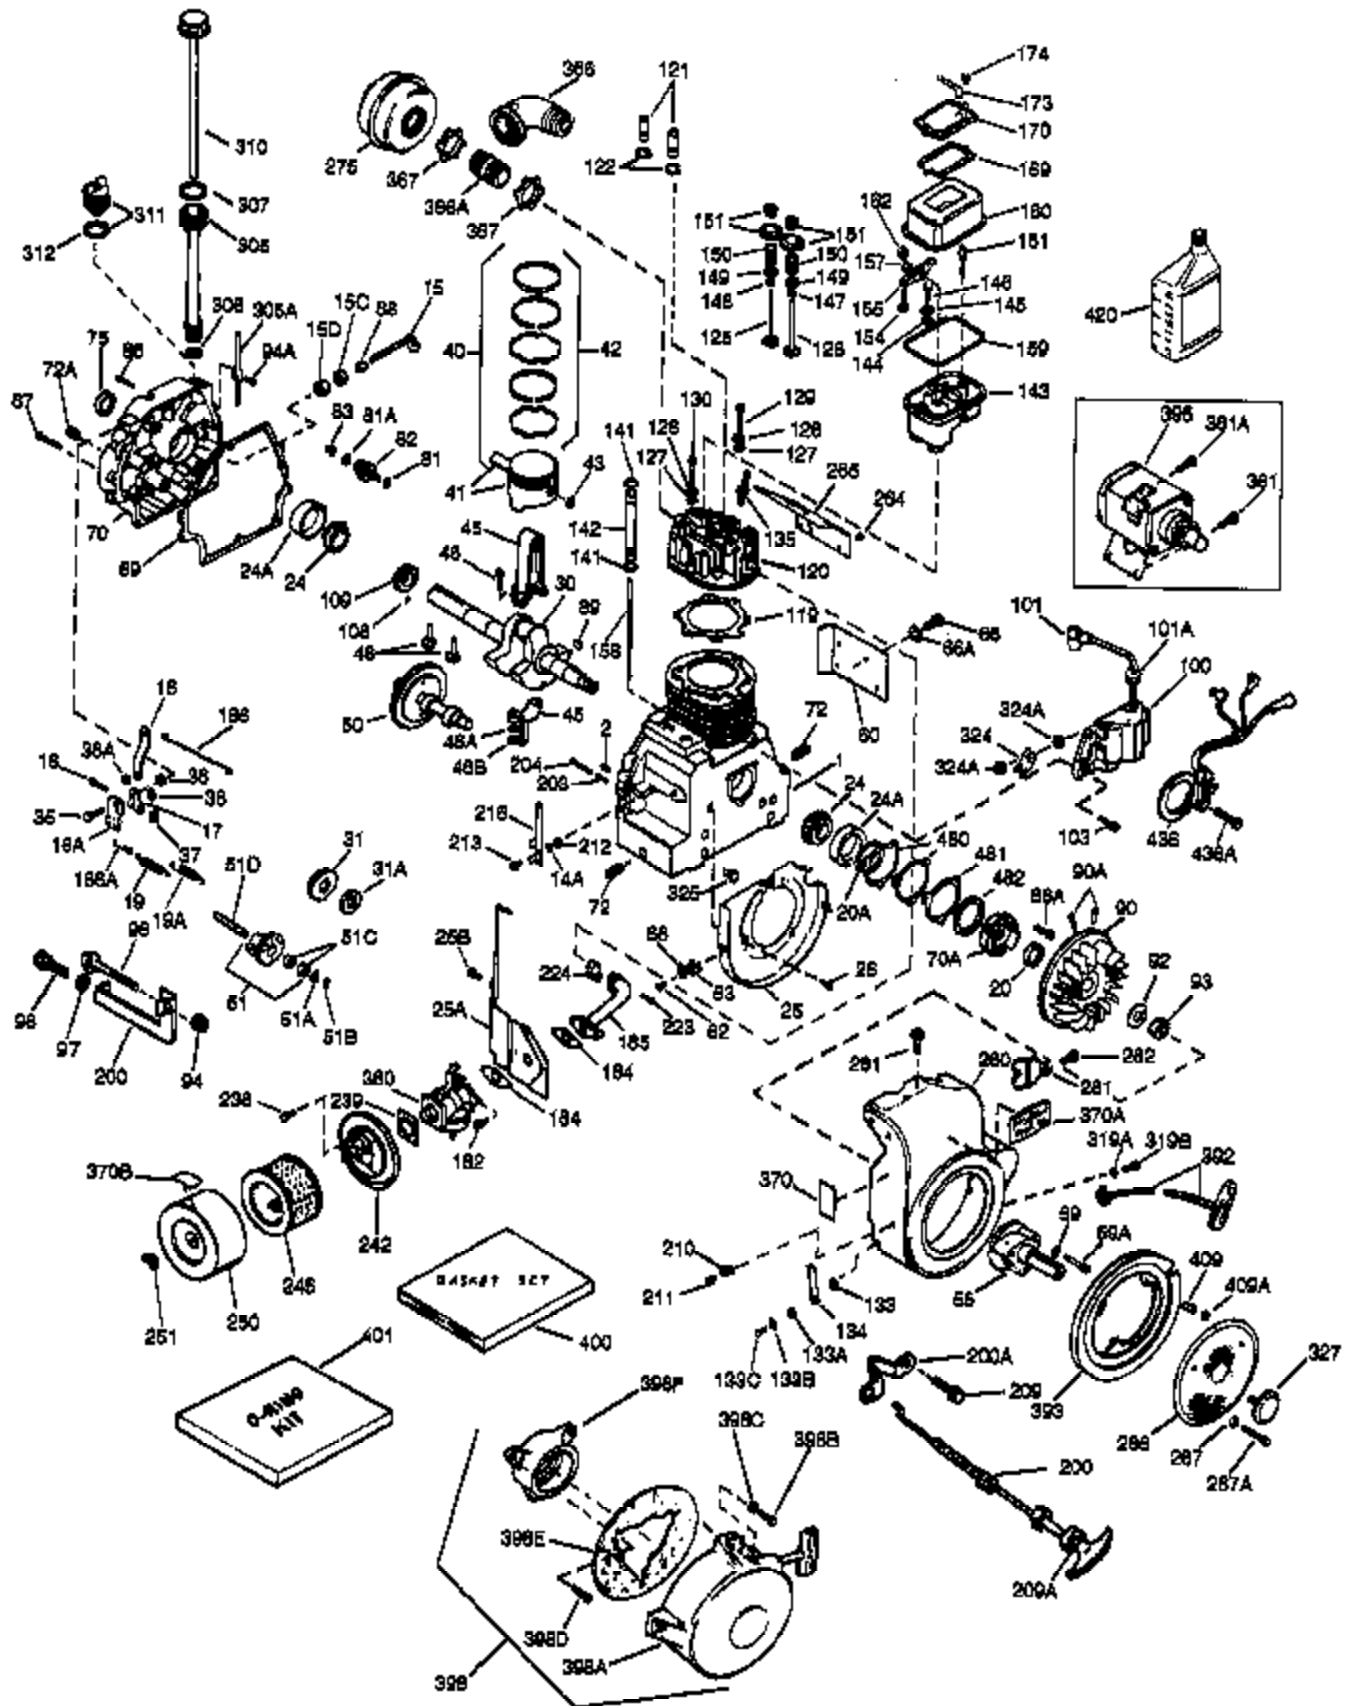

(Page 1 of 2)

IMAGE FILE: ENOH160.2

Ref #	Part Number	Qty	Description
1	33707A	1	Cylinder (Incl. 2, 20 & 72)
2	27652	2	Dowel Pin
14A	28558	1	Washer
15	32425	1	Governor Rod
16B	31965	1	Governor Spring Plate
16	31963	1	Governor Lever
17	31964	1	Governor Lever Clamp
18	650544	1	Screw, Torx T-25, 10-24 x 7/8"
19	31967	1	Extension Spring
20	31950	1	* Oil Seal
20A	32599	1	* "O" Ring
24	31932	2	Tapered Roller Bearing
24A	31928	2	Bearing Cup
25A	33477A	1	Air Baffle
25	32579	1	Blower Housing Baffle
25B	650738	1	Screw, 1/4-20 x 5/8"
26	650561	3	Screw, 1/4-20 x 5/8"
30	33390B	1	Crankshaft
35	30312	1	Screw, 10-32 x 1/2"
37	7975	1	Lock Nut, 10-24
38A	650518	1	Washer
38	29193	1	Retaining Ring
40	34511	1	Piston, Pin & Ring Set (Std.)
40	34512	1	Piston, Pin & Ring Set (.010" OS)
40	34513	1	Piston, Pin & Ring Set (.020" OS)
41	32238B	1	Piston & Pin Ass'y. (Std.) (Incl. 43)
41	32239B	1	Piston & Pin Ass'y. (.010" OS) (Incl. 43)
41	32240B	1	Piston & Pin Ass'y. (.020" OS) (Incl. 43)
42	32241	1	Ring Set (Std.)
42	32242	1	Ring Set (.010" OS)
42	32243	1	Ring Set (.020" OS)
43	31919	2	Piston Pin Retaining Ring
45	33093A	1	Connecting Rod Ass'y. (Incl.46 - 46B)
45	34383	1	Connecting Rod Ass'y.(.010" US)(Incl. 46-46B)
45	34384	1	Connecting Rod Ass'y.(.020" US)(Incl. 46-46B)
46	32077	2	Connecting Rod Bolt
46A	26073	2	Washer
46B	28264	2	Nut
48	33472	2	Valve Lifter
50	34752	1	Camshaft (MCR)
60	33479	1	Blower Housing Extension
62	650760	1	Screw, 8-32 x 3/8"
63	28545	1	Grommet
68	33356	1	Ground Terminal
69	31956B	1	* Cylinder Cover Gasket
70A	32577	1	Cylinder Cover (See Ref. #'s 480-482)
70	32685	1	Cylinder Cover (Incl. 15,38,72,75,88)
72	31927	2	Oil Drain Plug
75	31950	1	Oil Seal
81	30590A	1	Washer
81A	650745	1	Washer
82	34751	1	Governor Gear Ass'y.
83	35322	1	Governor Spool
86A	792028	3	Screw, 5/16-18 x 7/8"
86	650588	1	Screw, 1/4-20 x 2"
87	650451	8	Screw, 1/4-20 x 1"
88	32426	1	Spacer
89	650592	1	Flywheel Key