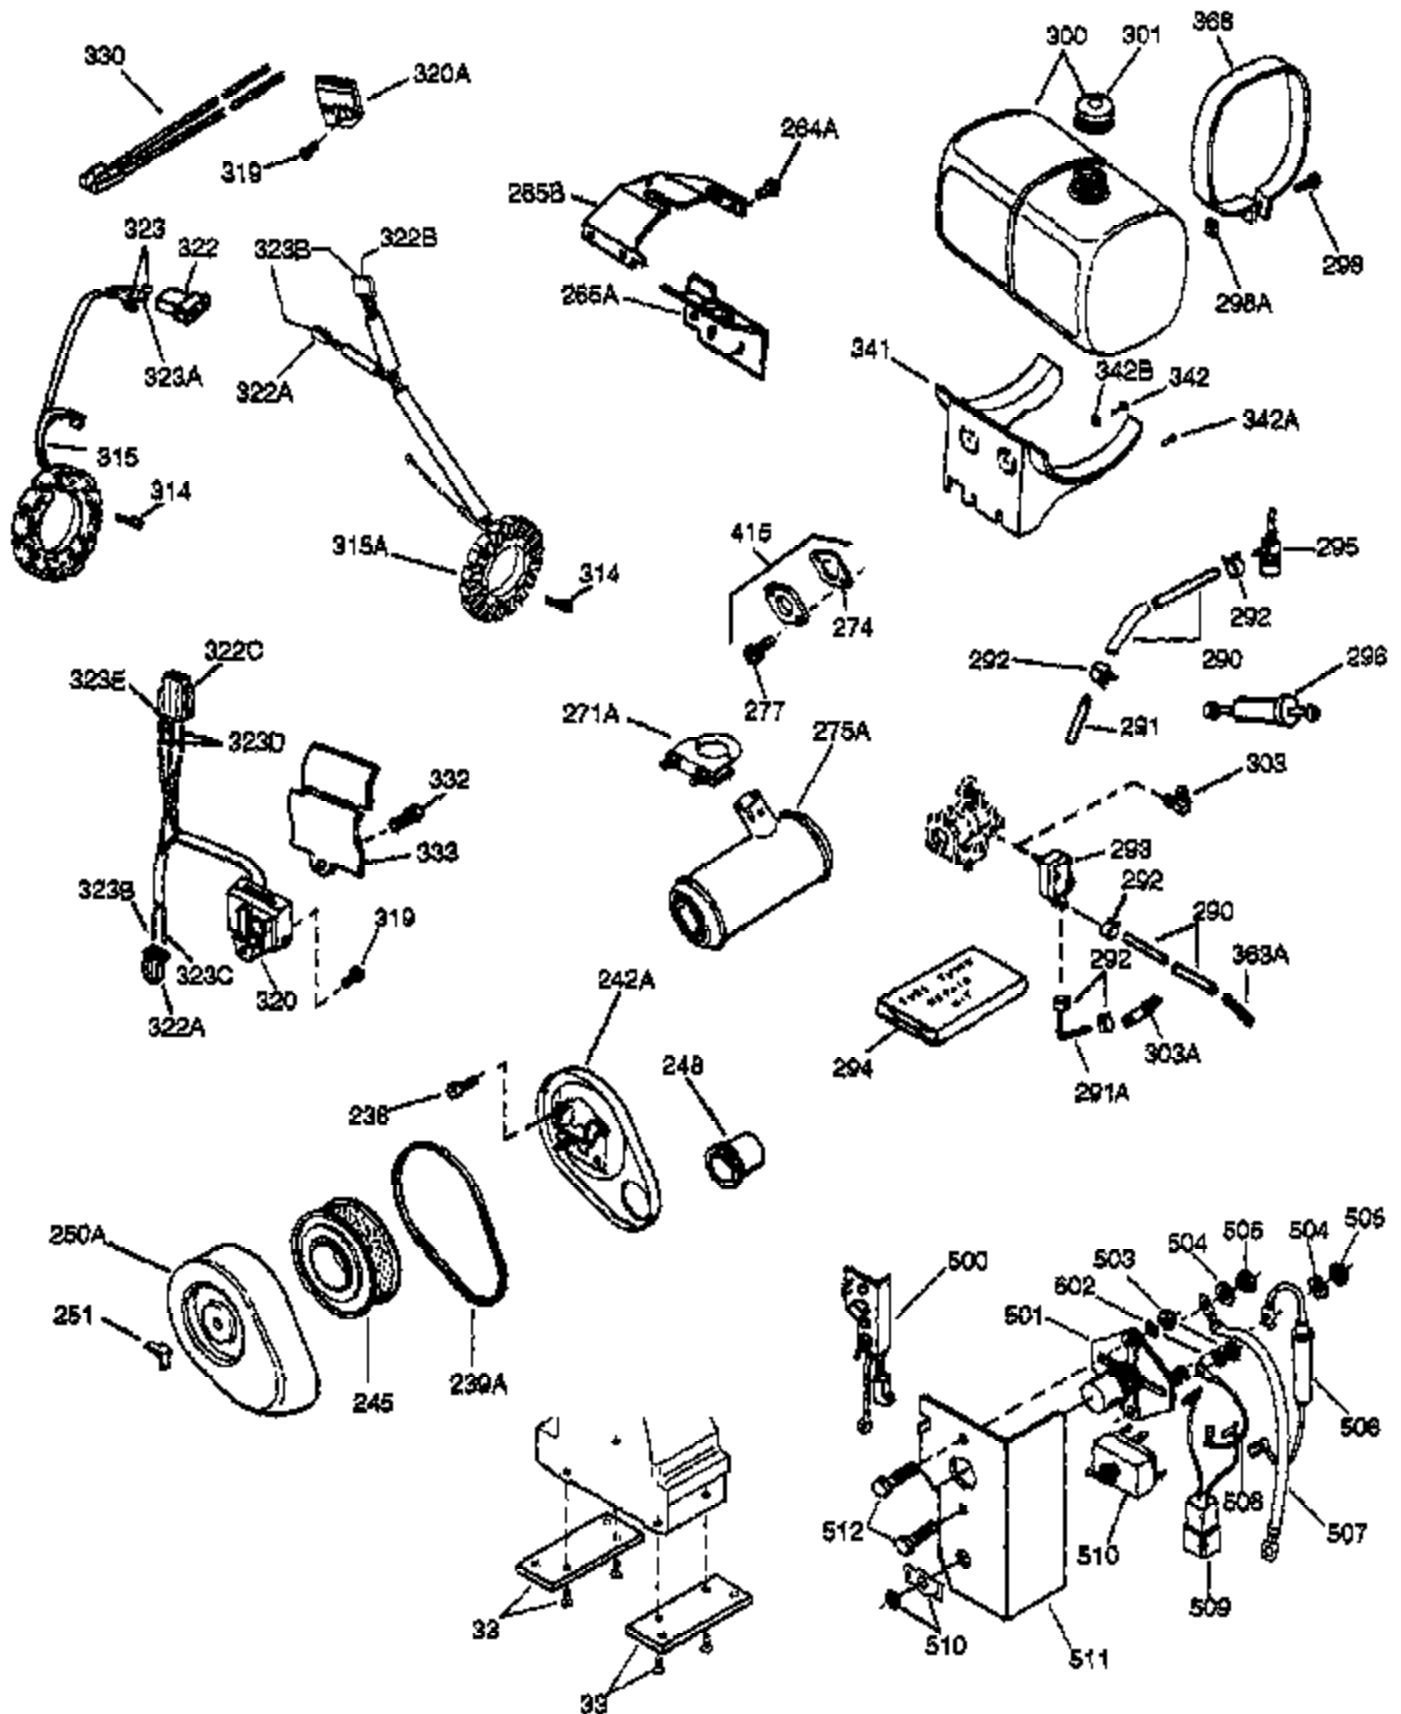

(Page 2 of 2)

IMAGE FILE: ENOH160.2

Ref #	Part Number	Qty	Description
16B	31965	1	Governor Spring Plate
144	33484	3	* "O" Ring (Also Incl. in 401)
238	650399	4	Screw, 10-32 x 5/8"
245	32008	1	Air Cleaner Filter
251	650513	1	Wing Nut, 1/4-20
261A	650751	1	Screw, 1/4-20 x 7/16"
271A	35732	1	Muffler Clamp
274	33515A	1	* Exhaust Gasket
290	29774	1	Fuel Line (6.00")
291A	29774	1	Fuel Line
291	30962	1	Fuel Line
292	26460	4	Fuel Line Clamp
293	35807	1	Pulse Pump
294	35791	1	Pulse Pump Repair Kit
295	29683	1	Fuel Shut-Off Valve
298A	650456	1	Lock Nut, 1/4-20
298	650488	1	Screw, 1/4-20 x 1-1/4"
300	33979	1	Fuel Tank (Incl. 301)
301	33032	1	Fuel Cap
303	29634	2	Fuel Fitting
332	650736	1	Screw, 10-16 x 3/8"
333	34276	1	Regulator Cover
341	33978	1	Fuel Tank Bracket
342A	650785	2	Screw, 5/16-18 x 5/8"
342B	650787	2	Belleville Washer
342	650786	2	Screw, 1/4-20 x 5/8"
355	590452	1	Starter Handle
366A	32143	1	Muffler Nipple
368	33980	1	Fuel Tank Strap
436B	650399	2	Screw, 10-32 x 5/8"