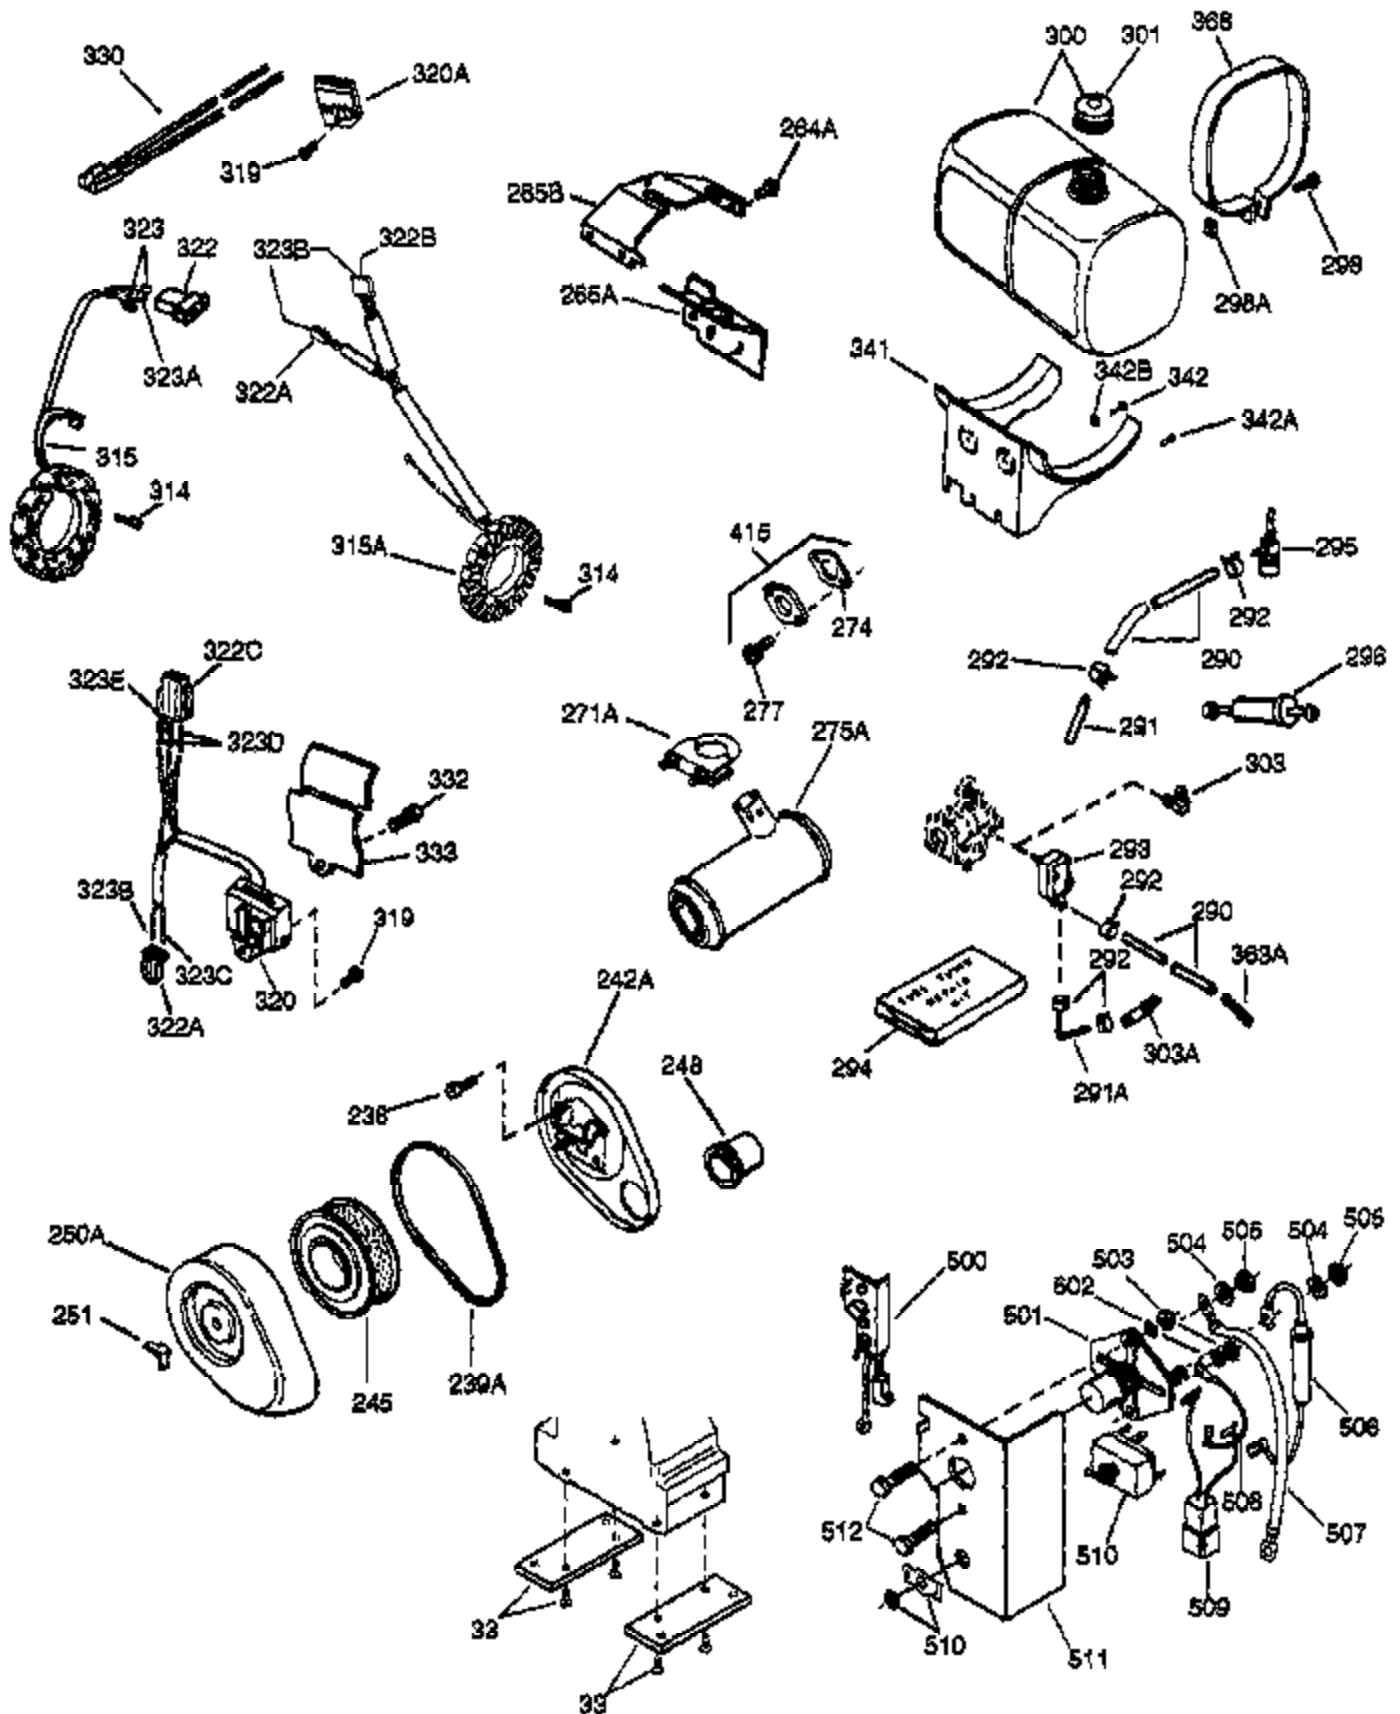

(Page 2 of 2)

IMAGE FILE: ENOH160.2

Ref #	Part Number	Qty	Description
16B	31965	1	Governor Spring Plate
144	33484	3	* "O" Ring (Also Incl. in 401)
238	650399	4	Screw, 10-32 x 5/8"
245	32008	1	Air Cleaner Filter
251	650513	1	Wing Nut, 1/4-20
261A	650751	1	Screw, 1/4-20 x 7/16"
271A	35732	1	Muffler Clamp
274	33515A	1	* Exhaust Gasket
285	32048	1	Starter Cup
287C	650516	3	Screw, 1/4-20 x 1-1/8"
287D	650675	3	Washer
290	29774	1	Fuel Line (6.00")
291	30962	1	Fuel Line
291A	29774	1	Fuel Line
292	26460	4	Fuel Line Clamp
293	35807	1	Pulse Pump (Incl. 294)
294	35791	1	Pulse Pump Repair Kit
295	29683	1	Fuel Shut-Off Valve
298	650488	1	Screw, 1/4-20 x 1/1-4"
298A	650456	1	Lock Nut, 1/4-20
300	33979	1	Fuel Tank (Incl. 301)
301	33032	1	Fuel Cap
303	29634	2	Fuel Fitting
341	33978	1	Fuel Tank Bracket
342	650786	2	Screw, 1/4-20 x 5/8"
342B	650787	2	Belleville Washer
342A	650785	2	Screw, 5/16-18 x 5/8"
366A	32143	1	Muffler Nipple
368	33980	1	Fuel Tank Strap
390	590405A	1	Rewind Starter
436B	650399	2	Screw, 10-32 x 5/8"