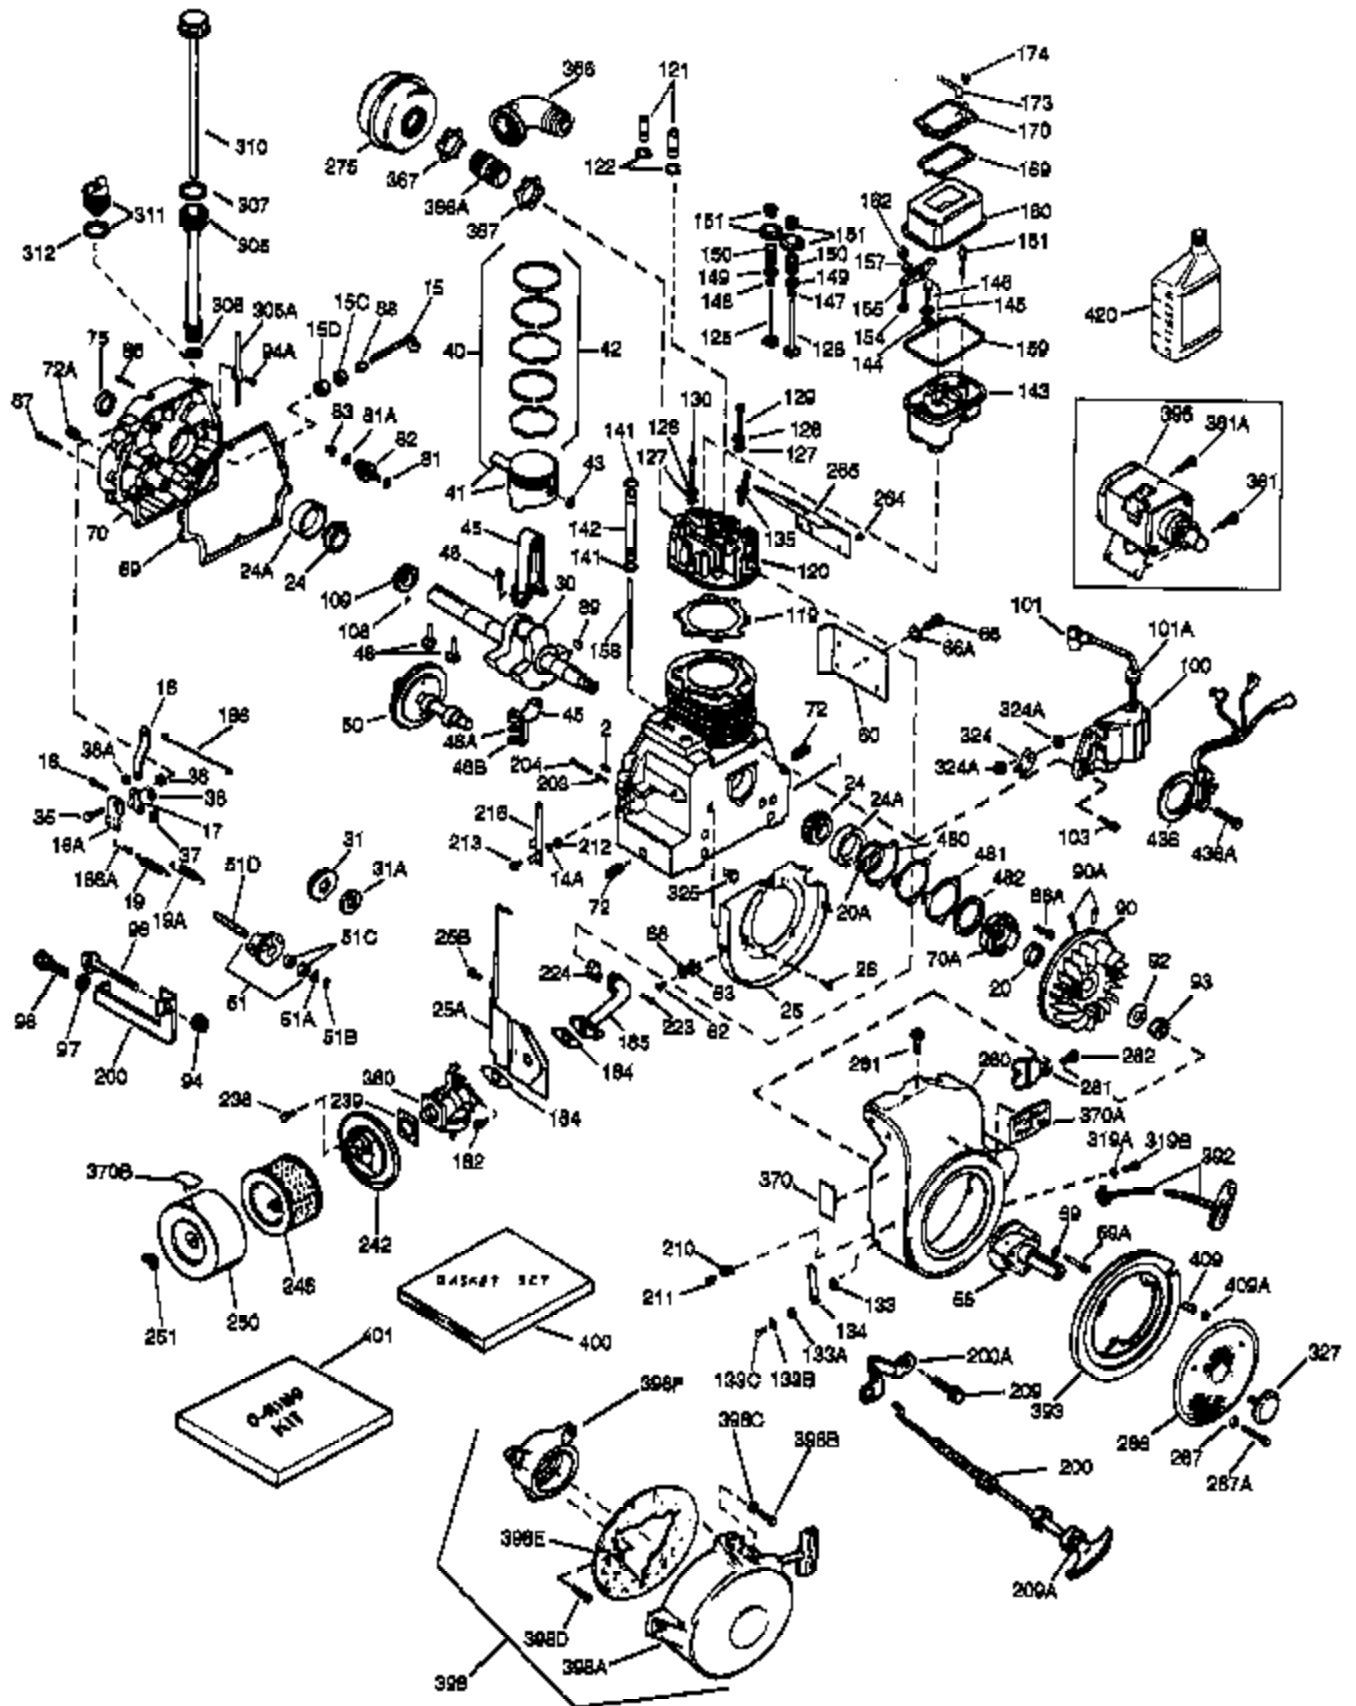

(Page 1 of 2)

IMAGE FILE: ENOH160.2

Ref #	Part Number	Qty	Description
1	33707A	1	Cylinder (Incl. 2, 20 & 72)
2	27652	2	Dowel Pin
14A	28558	1	Washer
15	32425	1	Governor Rod
16B	31965	1	Governor Spring Plate
16	31963	1	Governor Lever
17	31964	1	Governor Lever Clamp
18	650544	1	Screw, Torx T-25, 10-24 x 7/8"
19	31967	1	Extension Spring
20	31950	1	* Oil Seal
20A	32599	1	* "O" Ring
24	31932	2	Tapered Roller Bearing
24A	31928	2	Bearing Cup
25B	650738	1	Screw, 1/4-20 x 5/8"
25	32579	1	Blower Housing Baffle
25A	33477A	1	Air Baffle
26	650561	3	Screw, 1/4-20 x 5/8"
30	34169A	1	Crankshaft
35	30312	1	Screw, 10-32 x 1/2"
37	7975	1	Lock Nut, 10-24
38	29193	1	Retaining Ring
38A	650518	1	Washer
40	34511	1	Piston, Pin & Ring Set (Std.)
40	34512	1	Piston, Pin & Ring Set (.010" OS)
40	34513	1	Piston, Pin & Ring Set (.020" OS)
41	32238B	1	Piston & Pin Ass'y. (Std.) (Incl. 43)
41	32239B	1	Piston & Pin Ass'y. (.010" OS) (Incl. 43)
41	32240B	1	Piston & Pin Ass'y. (.020" OS) (Incl. 43)
42	32241	1	Ring Set (Std.)
42	32242	1	Ring Set (.010" OS)
42	32243	1	Ring Set (.020" OS)
43	31919	2	Piston Pin Retaining Ring
45	33093A	1	Connecting Rod Ass'y. (Incl.46 - 46B)
45	34383	1	Connecting Rod Ass'y.(.010" US)(Incl. 46-46B)
45	34384	1	Connecting Rod Ass'y.(.020" US)(Incl. 46-46B)
46	32077	2	Connecting Rod Bolt
46B	28264	2	Nut
46A	26073	2	Washer
48	33472	2	Valve Lifter
50	34752	1	Camshaft (MCR)
60	33479	1	Blower Housing Extension
62	650760	1	Screw, 8-32 x 3/8"
63	28545	1	Grommet
66	30063	2	Screw, Torx T-30, 1/4-20 x 1/2"
68	33356	1	Ground Terminal
69	31956B	1	* Cylinder Cover Gasket
70A	32577	1	Cylinder Cover (See Ref. #'s 480-482)
70	32580A	1	Cylinder Cover (Incl. 15,38,72,75,88)
72	31927	2	Oil Drain Plug
75	31950	1	Oil Seal
81A	650745	1	Washer
81	30590A	1	Washer
82	34751	1	Governor Gear Ass'y.
83	35322	1	Governor Spool
86A	792028	3	Screw, 5/16-18 x 7/8"
86	650588	1	Screw, 1/4-20 x 2"
87	650451	8	Screw, 1/4-20 x 1"
88	32426	1	Spacer