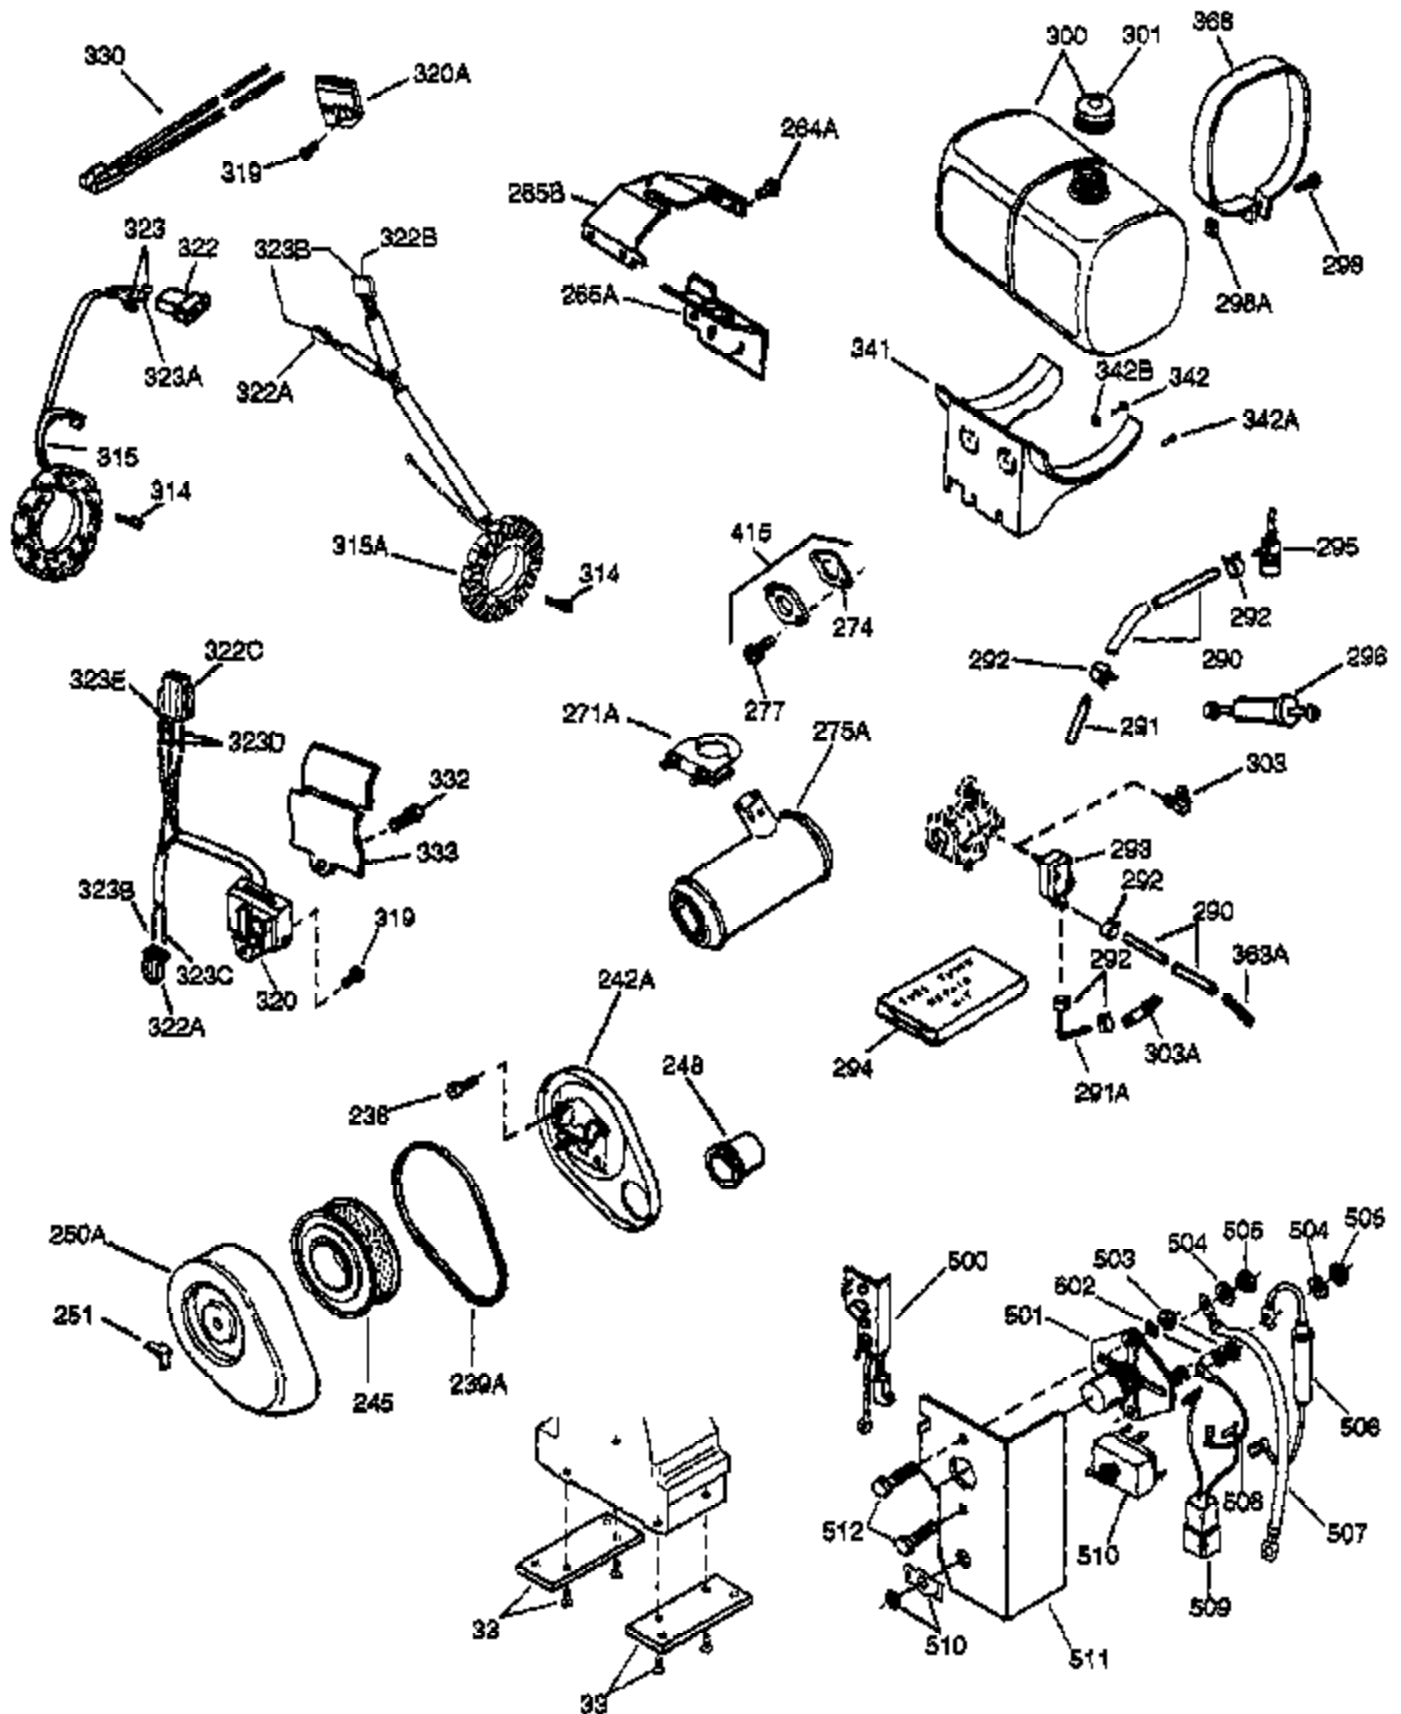

(Page 2 of 2)

IMAGE FILE: ENOH160.2

Ref #	Part Number	Qty	Description
16B	31965	1	Governor Spring Plate
144	33484	3	* "O" Ring (Also Incl. in 401)
238	650399	4	Screw, 10-32 x 5/8"
245	32008	1	Air Cleaner Filter
251	650513	1	Wing Nut, 1/4-20
261A	650751	1	Screw, 1/4-20 x 7/16"
271A	35732	1	Muffler Clamp
274	33515A	1	* Exhaust Gasket
285	32048	1	Starter Cup
287C	650516	3	Screw, 1/4-20 x 1-1/8"
287D	650675	3	Washer
290	29774	1	Fuel Line (6.00")
291	30962	1	Fuel Line
291A	29774	1	Fuel Line
292	26460	4	Fuel Line Clamp
293	35807	1	Pulse Pump
294	35791	1	Pulse Pump Repair Kit
295	29683	1	Fuel Shut-Off Valve
298	650488	1	Screw, 1/4-20 x 1/1-4"
298A	650456	1	Lock Nut, 1/4-20
300	33979	1	Fuel Tank (Incl. 301)
301	33032	1	Fuel Cap
303	29634	1	Fuel Fitting
341	33978	1	Fuel Tank Bracket
342	650786	2	Screw, 1/4-20 x 5/8"
342B	650787	2	Belleville Washer
342A	650785	2	Screw, 5/16-18 x 5/8"
366A	32143	1	Muffler Nipple
368	33980	1	Fuel Tank Strap
390	590405A	1	Rewind Starter
436B	650399	2	Screw, 10-32 x 5/8"