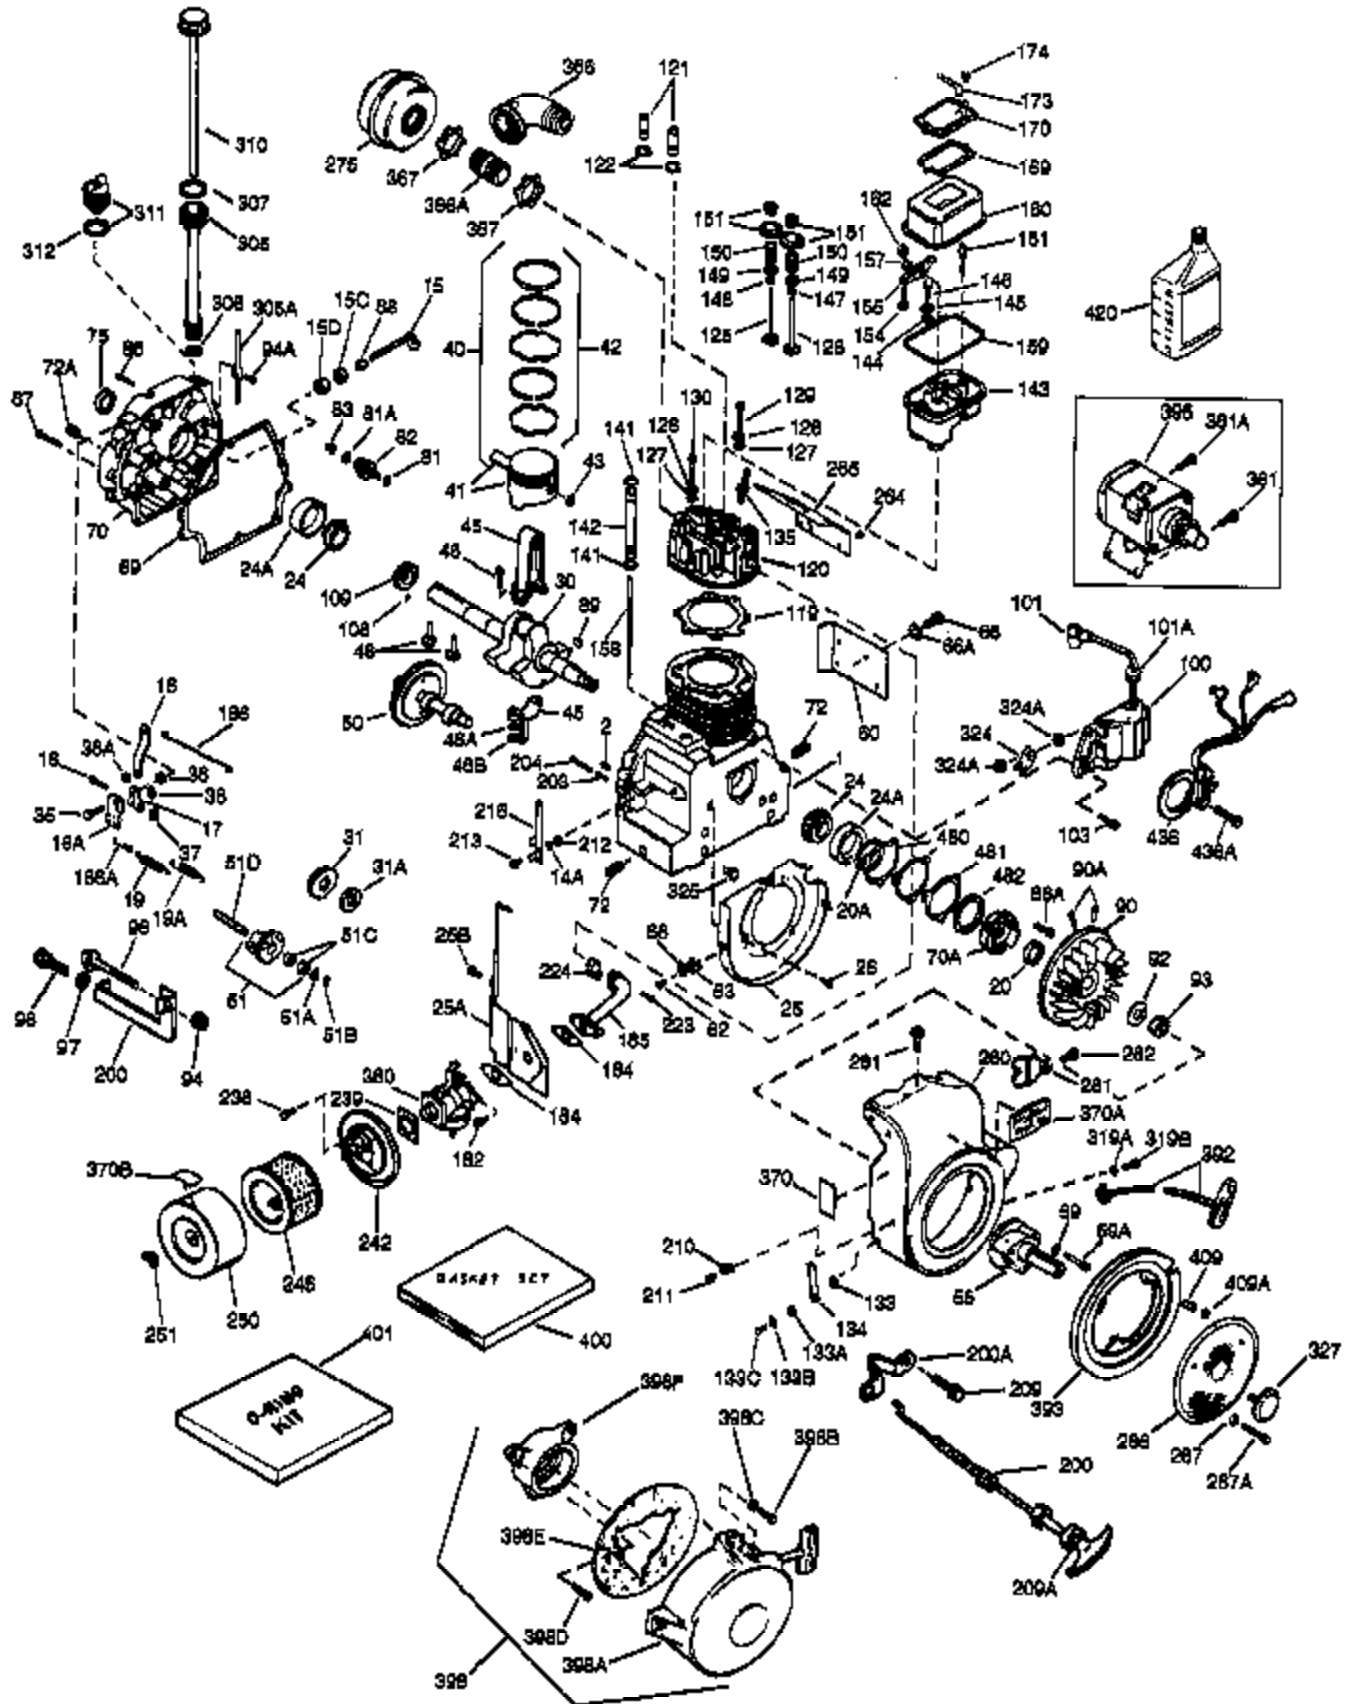

(Page 1 of 2)

IMAGE FILE: ENOH160.2