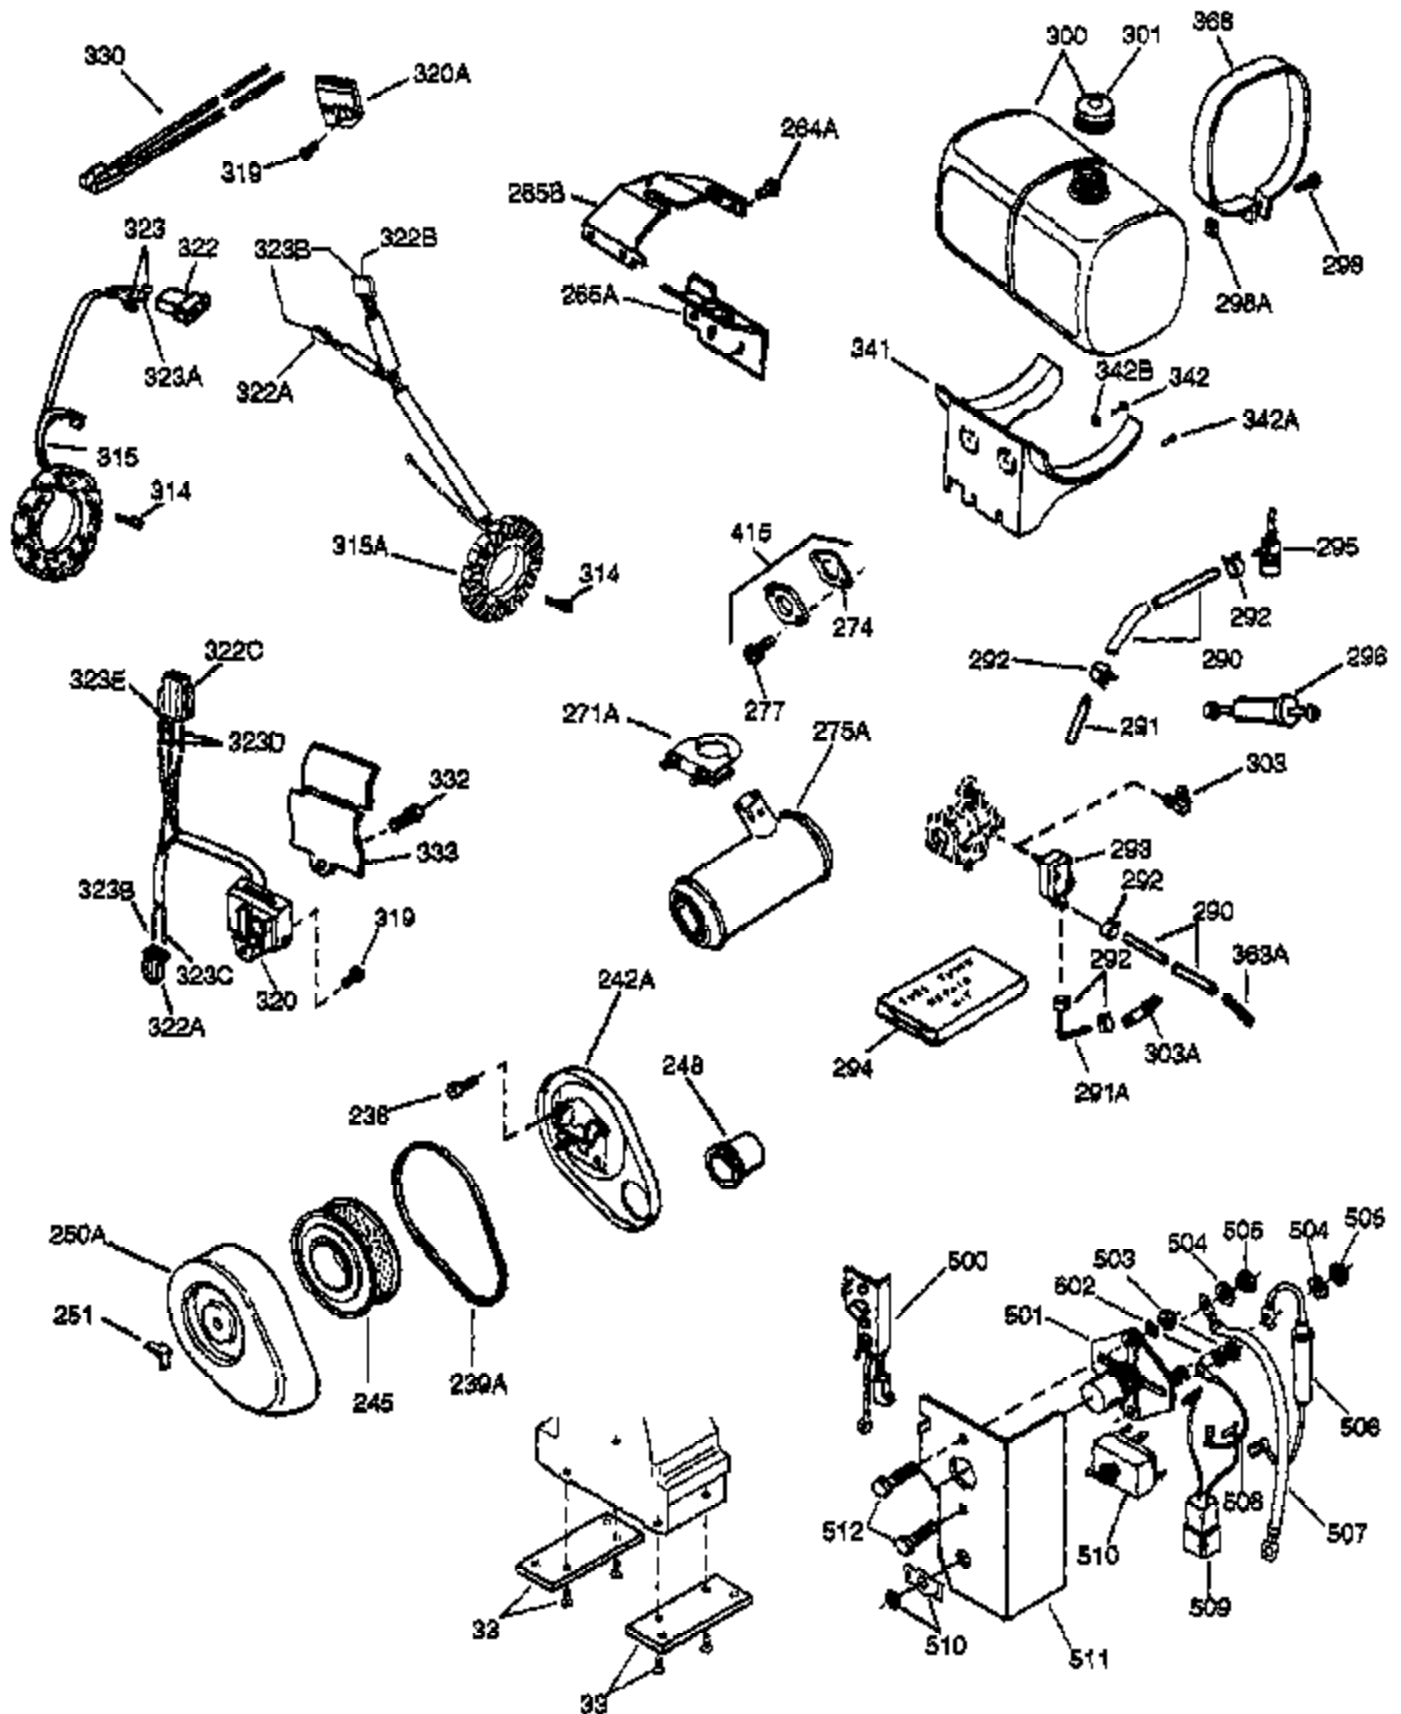

Ref #	Part Number	Qty	Description
184	33476A	2	* Carburetor To Intake Pipe Gasket
185	33475	1	Intake Pipe
186A	33983	2	Governor Link
200	34457	1	Control Bracket
203	33099	1	Compression Spring
204	650591	1	Screw, 10-24 x 2"
212	31966	1	Bushing
213	650597	1	Screw, 10-24 x 5/8"
216	34456	1	Control Lever
223	792028	2	Screw, 5/16-18 x 7/8"
238	650399	4	Screw, 10-32 x 5/8"
239	35471	1	* Air Cleaner Gasket
242	35472	1	Air Cleaner Bracket
245	32008	1	Air Cleaner Filter
250	32810	1	Air Cleaner Cover
251	650513	1	Wing Nut, 1/4-20
260	35674	1	Blower Housing
261	650752	1	Screw, 1/4-20 x 7/16"
261A	650751	1	Screw, 1/4-20 x 7/16"
264	650736	2	Screw, 10-16 x 3/8"
265	33495	1	Cylinder Head Cover
305	35574	1	Oil Fill Tube
307	35499	1	"O" Ring
310	35599	1	Oil Dipsitck
319A	8274	1	Lock Washer
319B	650595	1	Screw, 5/16-24 x 3/8"
324	610908	1	Terminal
324A	610408	2	Nut, 8-32
327	34113	1	Plug
342B	650787	2	Belleville Washer
361	650781	3	Screw, 5/16-18 x 11/16"
370	34346	1	Lubrication Decal
370A	35532	1	Name Decal
370B	35274	1	Instruction Decal
380	632456	1	Carburetor (Incl. 184)
395	33835	1	Electric Starter Motor (12 Volt)
400	33516G	1	* Gasket Set (Incl. items marked PK i n notes) Incl. part #'s 29673 (1), 30102 (2), 31950 (2), 31956B (1), 31958A (1), 31971 (2), 31972 (1), 32031 (1), 32599 (1), 33476A (2), 33481 (4), 33484 (3), 33487 (1), 33509 (1), 33515A (1), 34225A (1), 34302A (1), 34410 (1), 34641A (1), 35471 (1)
401	35075A	1	* "O" Ring Set (Also Incl. in 400) 30102 (2), 31958A (1), 33481(4), 33484 (3), 33487 (1), 33509 (1) 34410 (1)
420	730225	1	SAE 30 4-Cycle Engine Oil (Quart)
480	31971	2	* Shim Gasket (.004/.005) (See Repair M anual)
481	31972	1	* Shim Gasket (.005/.007) (See Repair M anual)
482	32031	1	* Steel Spacer (.010) (See Repair Manua l)

(Page 2 of 2)

IMAGE FILE: ENOH160.2