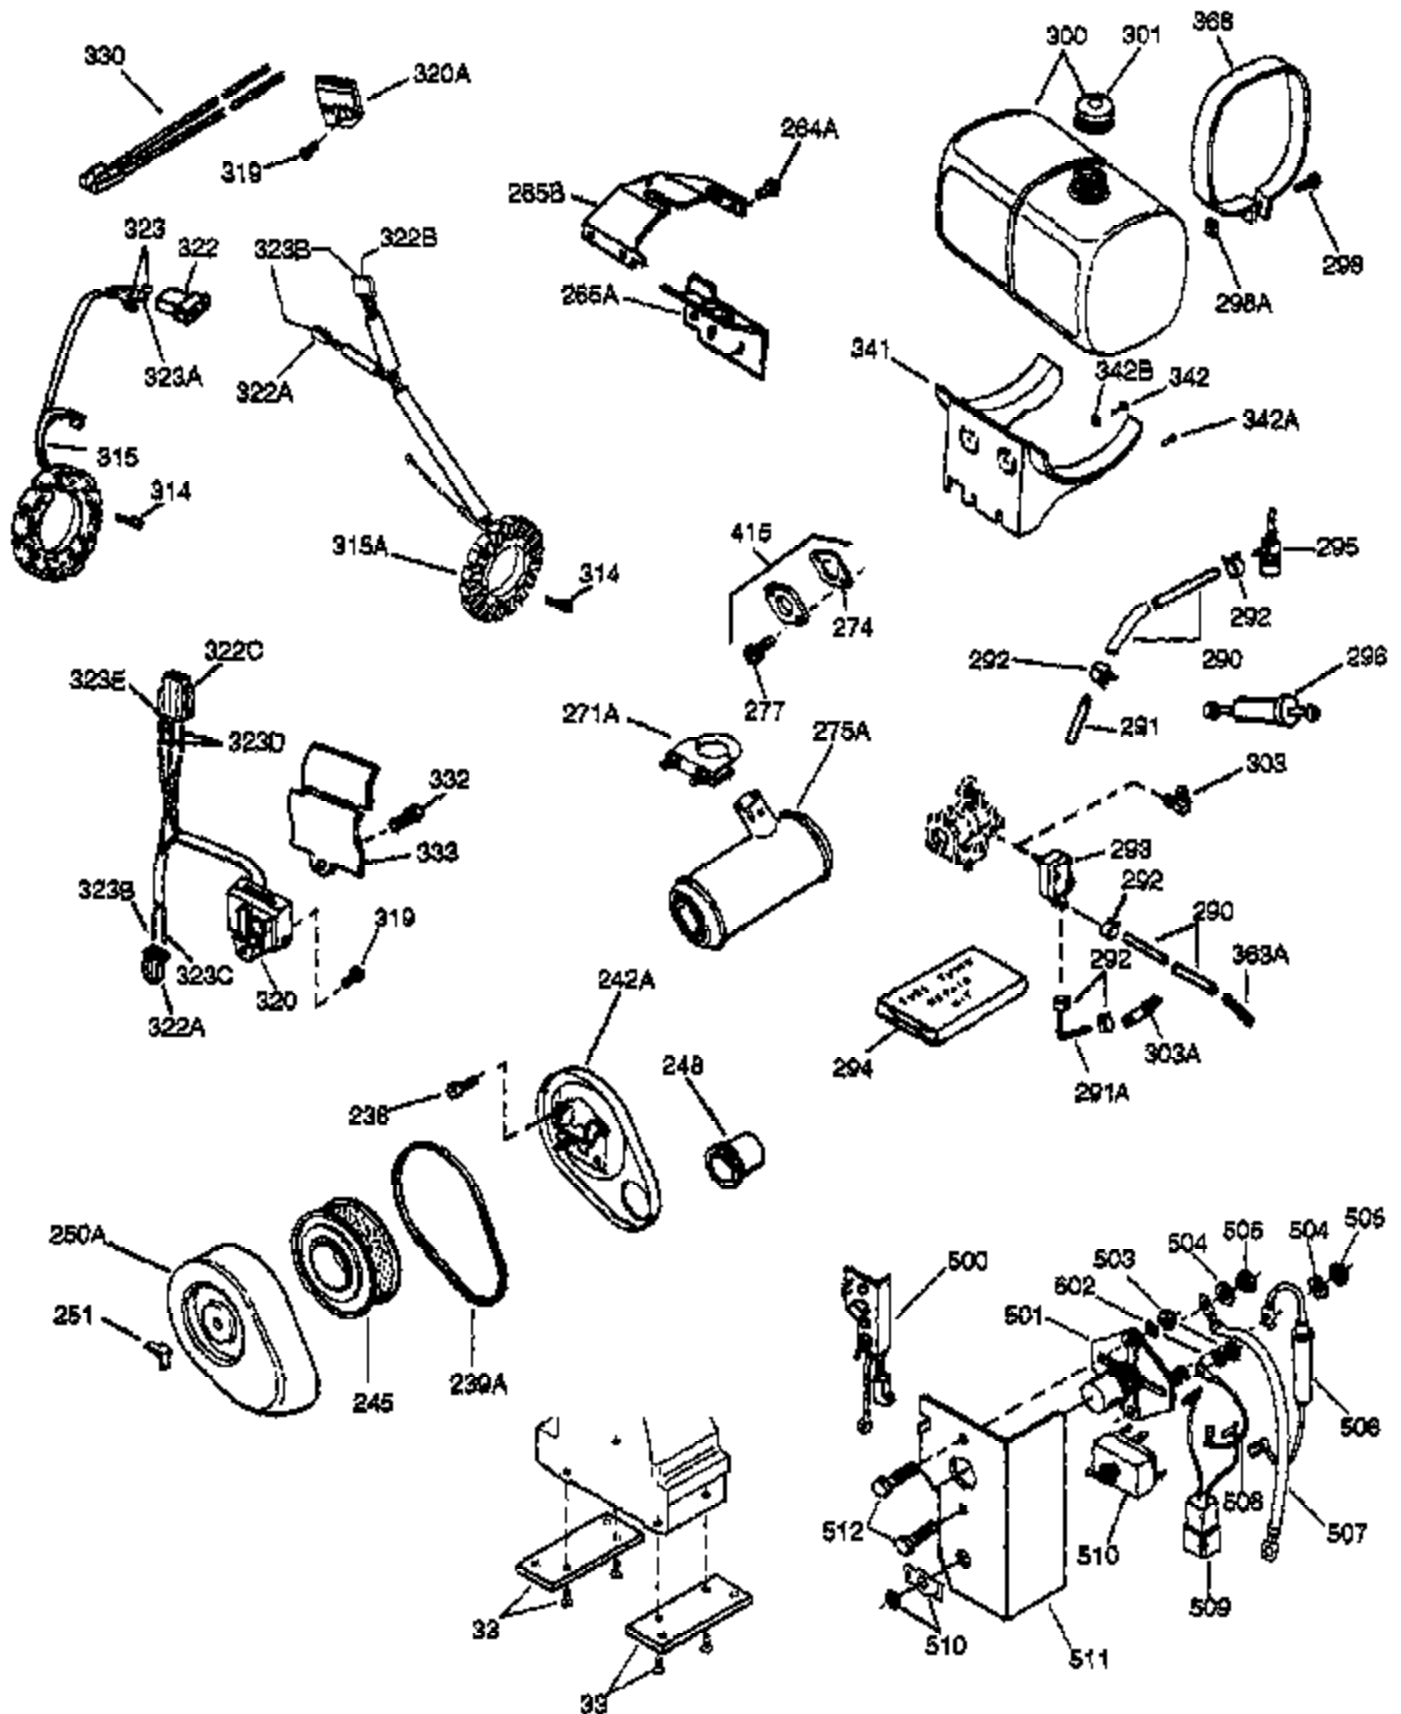

(Page 2 of 2)

IMAGE FILE: ENOH160.2

Ref #	Part Number	Qty	Description
16B	31965	1	Governor Spring Plate
32	31787	1	Washer
95	34458	1	Extension Spring
144	33484	3	* "O" Ring (Also Incl. in 401)
238	650399	4	Screw, 10-32 x 5/8"
245	32008	1	Air Cleaner Filter
251	650513	1	Wing Nut, 1/4-20
261A	650751	1	Screw, 1/4-20 x 7/16"
274	33515A	1	* Exhaust Gasket
290	29774	1	Fuel Line (6.00")
291A	29774	1	Fuel Line
291	30962	1	Fuel Line
292	26460	4	Fuel Line Clamp
293	35807	1	Pulse Pump
294	35791	1	Pulse Pump Repair Kit
295	29683	1	Fuel Shut-Off Valve
298A	650456	1	Lock Nut, 1/4-20
298	650488	1	Screw, 1/4-20 x 1-1/4"
300	33979	1	Fuel Tank (Incl. 301)
301	33032	1	Fuel Cap
303	29634	2	Fuel Fitting
314	650521	2	Screw, 10-32 x 1-1/8"
315	610902	1	Alternator Coil (20 Amp) (Incl.322B,3 23,323E)
319	30063	1	Screw, Torx T-30, 1/4-20 x 1/2"
320	610996	1	Regulator (20 Amp) (Incl.322A,C, 323A ,B,C,D)
322B	610903	1	Connector Body
322C	610921	1	Connector Body
322A	610990	1	Connector Body
323C	610989	1	Terminal
323D	610992	1	Terminal
323E	610904	1	Terminal
323A	610991	2	Terminal
323B	610922	1	Terminal
323	610905	2	Terminal
341	33978	1	Fuel Tank Bracket
342B	650787	2	Belleville Washer
342	650786	2	Scrw, 1/4-20 x 5/8"
342A	650785	2	Screw, 5/16-18 x 5/8"
368	33980	1	Fuel Tank Strap