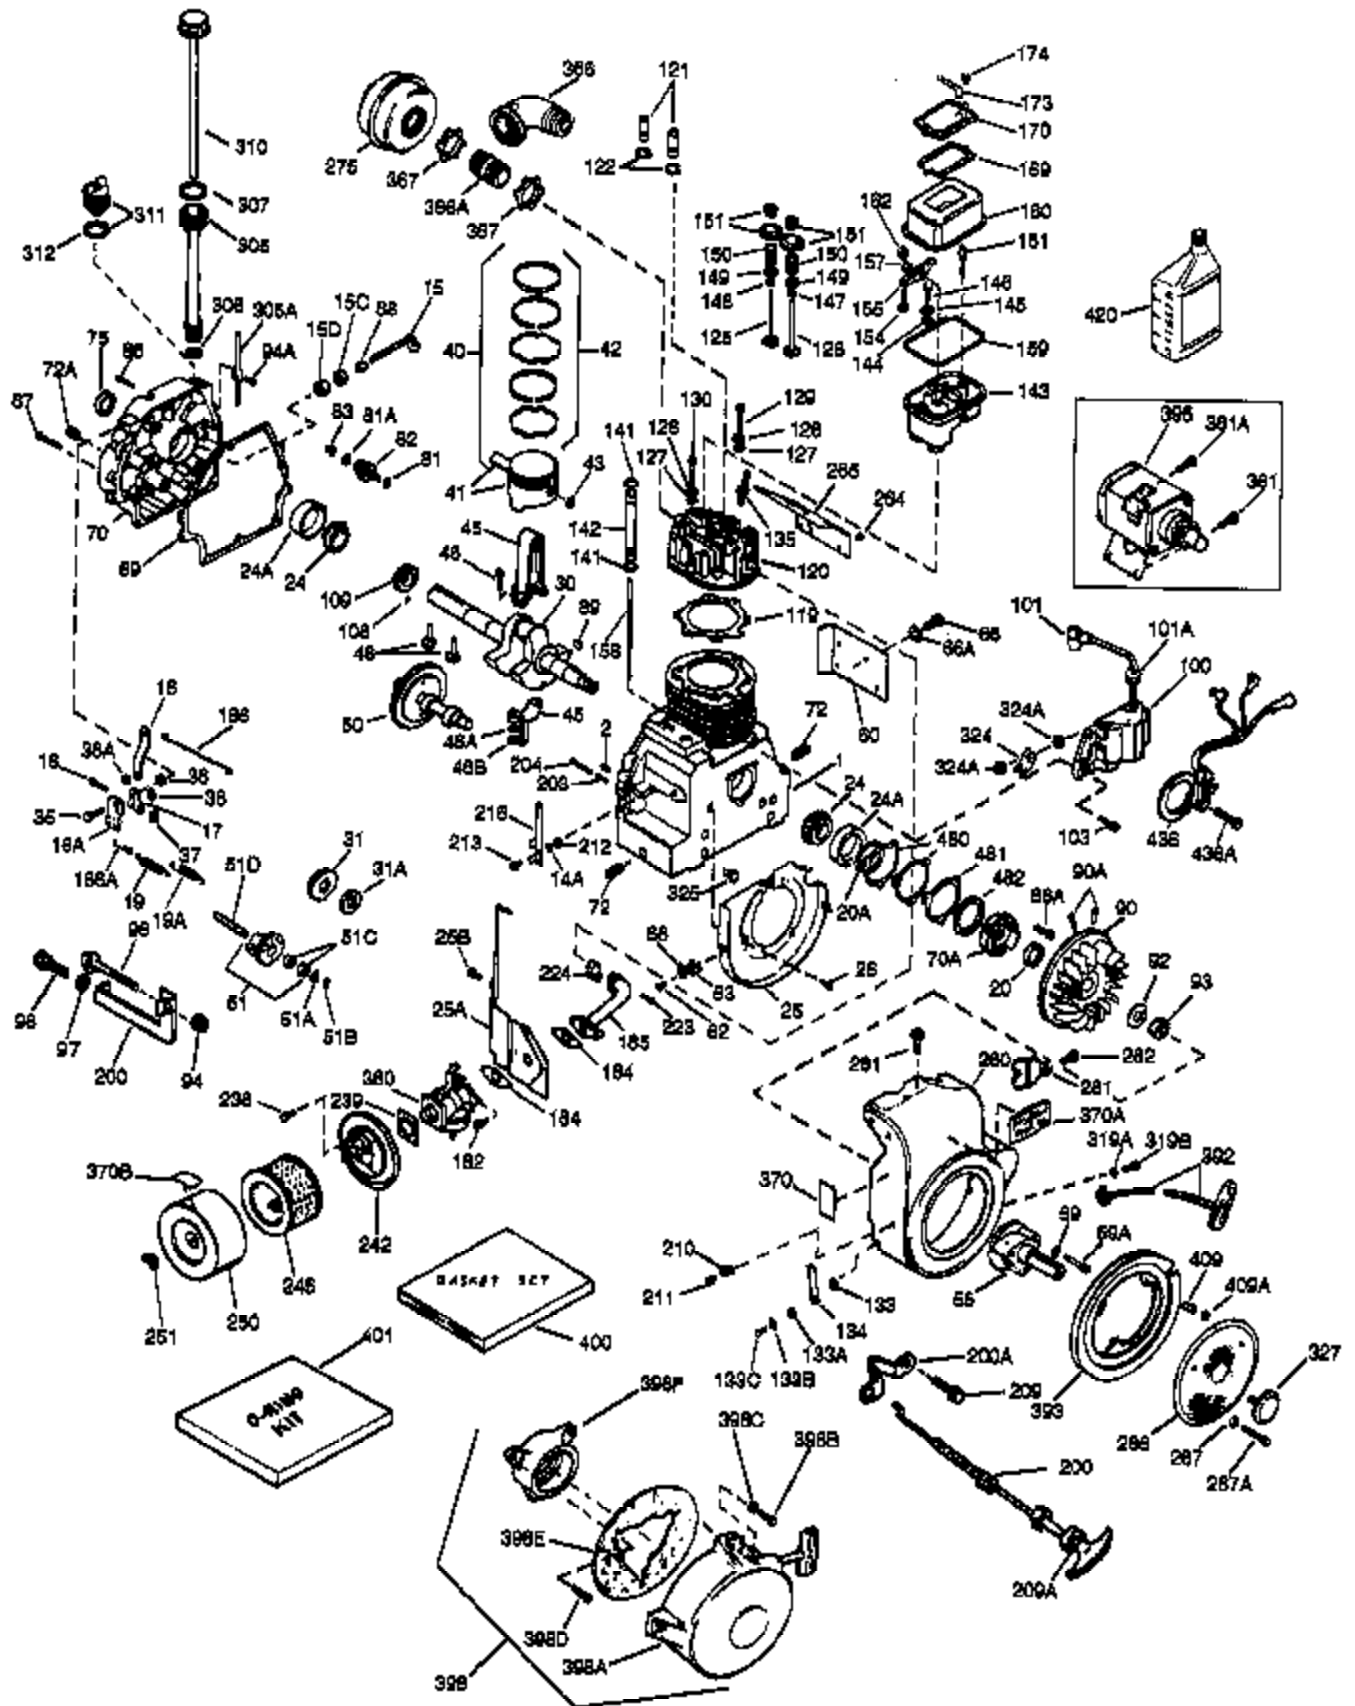

(Page 1 of 2)

IMAGE FILE: ENOH160.2

Ref #	Part Number	Qty	Description
1	33707A	1	Cylinder (Incl. 2, 20 & 72)
2	27652	2	Dowel Pin
15	32425	1	Governor Rod
15D	34223	1	Needle Bearing & Seal Ass'y.
15C	34222	1	Needle Bearing
16	31963	1	Governor Lever
16B	31965	1	Governor Spring Plate
17	31964	1	Governor Lever Clamp
18	650544	1	Screw, Torx T-25, 10-24 x 7/8"
19	34458	1	Extension Spring
20	31950	1	* Oil Seal
20A	32599	1	* "O" Ring
24A	31928	2	Bearing Cup
24	31932	2	Tapered Roller Bearing
25B	650738	1	Screw, 1/4-20 x 5/8"
25	32579	1	Blower Housing Baffle
25A	33477A	1	Air Baffle
26	650561	3	Screw, 1/4-20 x 5/8"
30	33423B	1	Crankshaft
32	31787	1	Washer
35	30312	1	Screw, 10-32 x 1/2"
36	8345	1	Washer
37	7975	1	Lock Nut, 10-24
38A	650518	1	Washer
38	29193	1	Retaining Ring
40	34511	1	Piston, Pin & Ring Set (Std.)
40	34512	1	Piston, Pin & Ring Set (.010" OS)
40	34513	1	Piston, Pin & Ring Set (.020" OS)
41	32238B	1	Piston & Pin Ass'y. (Std.) (Incl. 43)
41	32239B	1	Piston & Pin Ass'y. (.010" OS) (Incl. 43)
41	32240B	1	Piston & Pin Ass'y. (.020" OS) (Incl. 43)
42	32241	1	Ring Set (Std.)
42	32242	1	Ring Set (.010" OS)
42	32243	1	Ring Set (.020" OS)
43	31919	2	Piston Pin Retaining Ring
45	33093A	1	Connecting Rod Ass'y. (Incl.46 - 46B)
45	34383	1	Connecting Rod Ass'y.(.010" US)(Incl. 46-46B)
45	34384	1	Connecting Rod Ass'y.(.020" US)(Incl. 46-46B)
46A	26073	2	Washer
46	32077	2	Connecting Rod Bolt
46B	28264	2	Nut
48	33472	2	Valve Lifter
50	34752	1	Camshaft (MCR)
60	33479	1	Blower Housing Extension
69	31956B	1	* Cylinder Cover Gasket
70	34095	1	Cylinder Cover (Incl.15,15C,15D,36,38 ,75,88)
70A	32577	1	Cylinder Cover (See Ref. #'s 480-482)
72	31927	2	Oil Drain Plug
75	31950	1	Oil Seal
81	30590A	1	Washer
81A	650745	1	Washer
82	34751	1	Governor Gear Ass'y.
83	35322	1	Governor Spool
86A	792028	3	Screw, 5/16-18 x 7/8"
86	650588	1	Screw, 1/4-20 x 2"
87	650451	8	Screw, 1/4-20 x 1"
88	32426	1	Spacer
89	650592	1	Flywheel Key