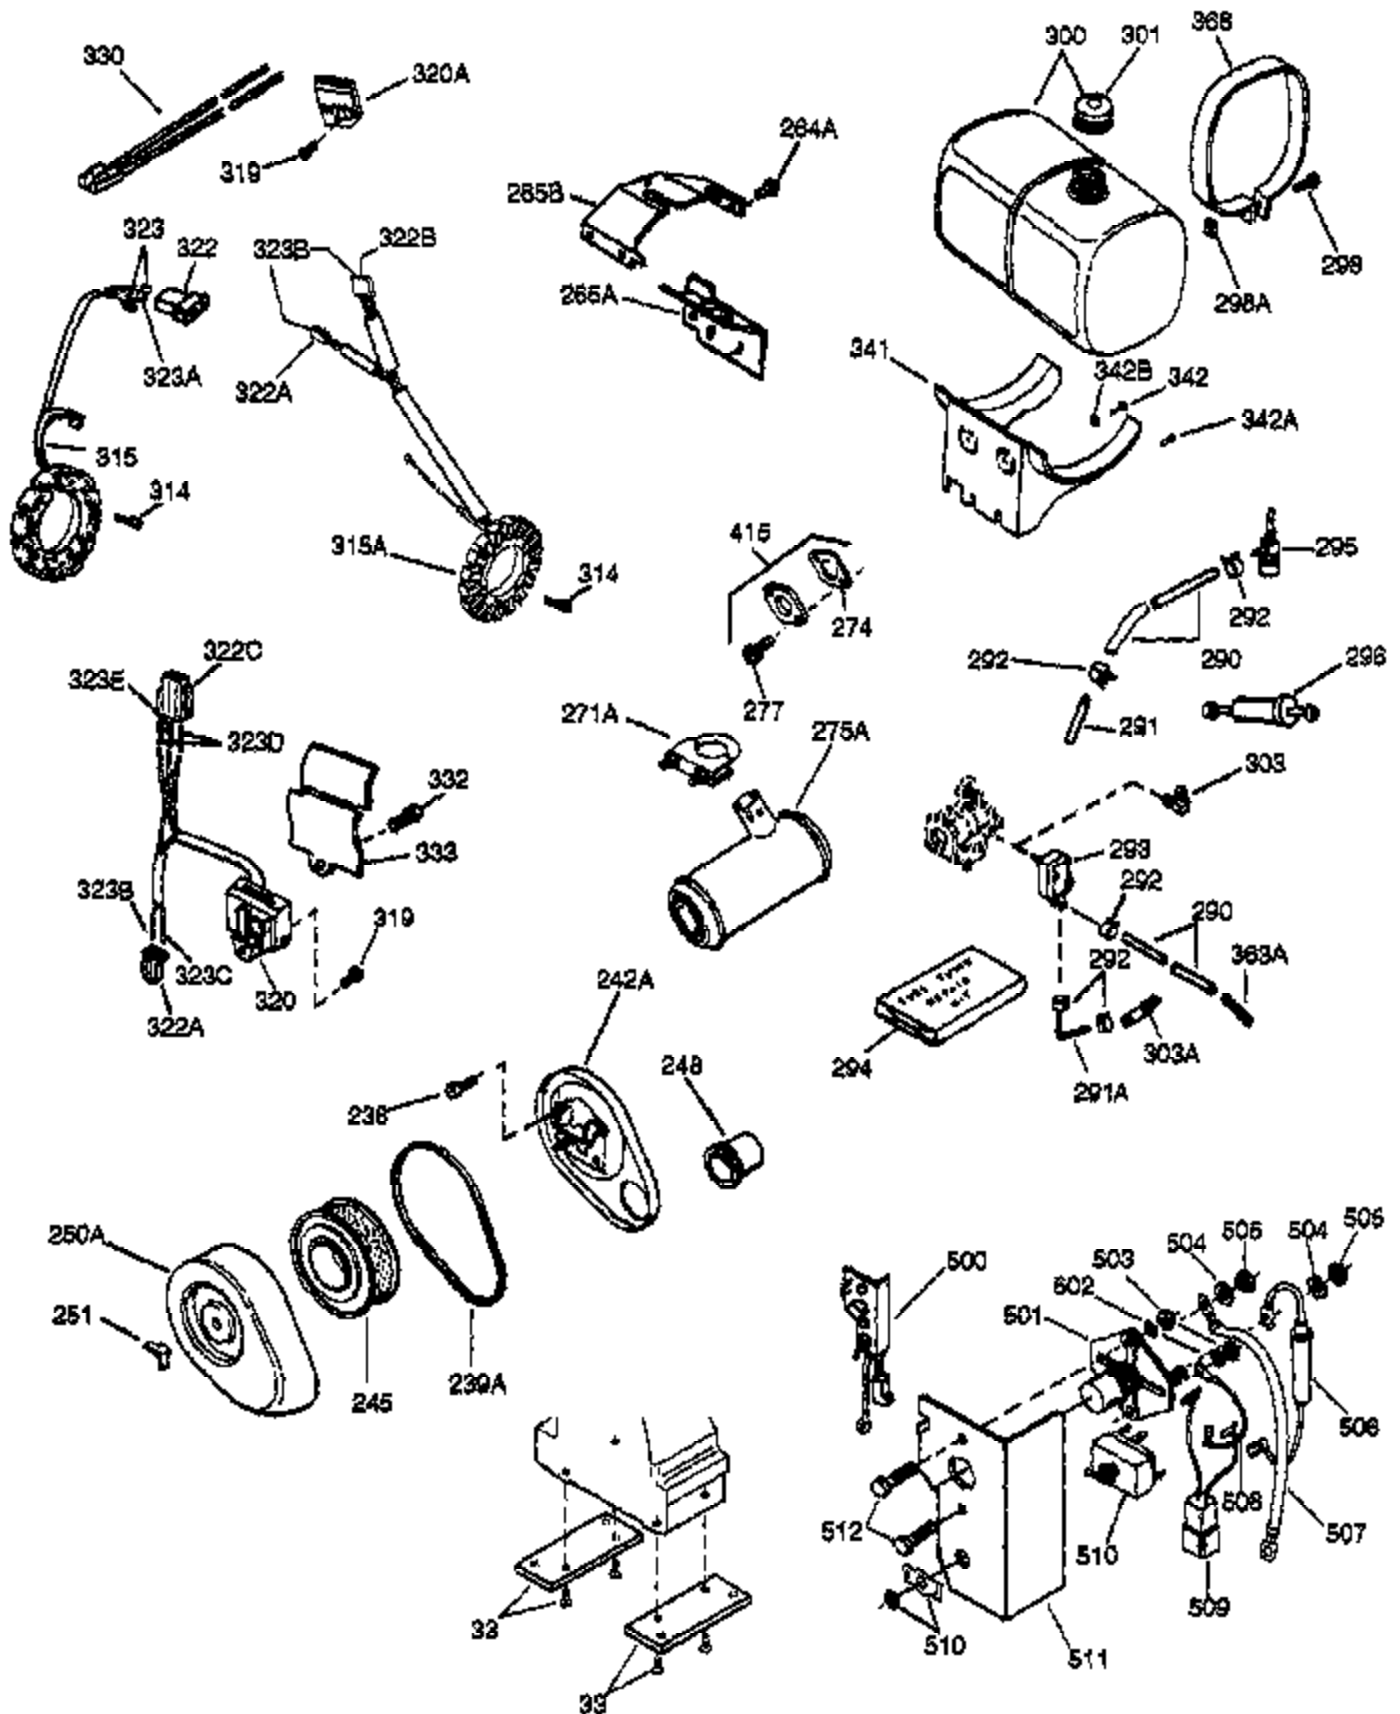

Ref #	Part Number	Qty	Description
184	33476A	2	* Carburetor To Intake Pipe Gasket
185	33475	1	Intake Pipe
186A	33983	1	Governor Link
200	34457	1	Control Bracket
203	33099	1	Compression Spring
204	650591	1	Screw, 10-24 x 2"
210	27793	1	Conduit Clip
211	28942	1	Screw, 10-32 x 3/8"
212	31966	1	Bushing
213	650597	1	Screw, 10-24 x 5/8"
216	34456	1	Control Lever
223	792028	2	Screw, 5/16-18 x 7/8"
238	650399	4	Screw, 10-32 x 5/8"
239	35471	1	* Air Cleaner Gasket
242	35472	1	Air Cleaner Bracket
245	32008	1	Air Cleaner Filter
250	32810	1	Air Cleaner Cover
251	650513	1	Wing Nut, 1/4-20
260	35674	1	Blower Housing
261	650752	1	Screw, 1/4-20 x 7/16"
261A	650751	1	Screw, 1/4-20 x 7/16"
264	650736	2	Screw, 10-16 x 3/8"
265	33495	1	Cylinder Head Cover
305	35574	1	Oil Fill Tube
307	35499	1	"O" Ring
310	35599	1	Oil Dipsitck
319B	650595	1	Screw, 5/16-24 x 3/8"
319A	8274	1	Lock Washer
324A	610408	2	Nut, 8-32
324	610908	1	Terminal
327	34113	1	Plug
342B	650787	2	Belleville Washer
361	650781	3	Screw, 5/16-18 x 11/16"
370B	35274	1	Instruction Decal
370	34346	1	Lubrication Decal
370A	35532	1	Name Decal
380	632456	1	Carburetor (Incl. 184)
395	33835	1	Electric Starter Motor (12 Volt)
400	33516G	1	* Gasket Set (Incl. items marked PK i n notes) Incl. part #'s 29673 (1), 30102 (2), 31950 (2), 31956B (1), 31958A (1), 31971 (2), 31972 (1), 32031 (1), 32599 (1), 33476A (2), 33481 (4), 33484 (3), 33487 (1), 33509 (1), 33515A (1), 34225A (1), 34302A (1), 34410 (1), 34641A (1), 35471 (1)
401	35075A	1	* "O" Ring Set (Also Incl. in 400) 30102 (2), 31958A (1), 33481(4), 33484 (3), 33487 (1), 33509 (1) 34410 (1)
420	730225	1	SAE 30 4-Cycle Engine Oil (Quart)
480	31971	2	* Shim Gasket (.004/.005) (See Repair M anual)
481	31972	1	* Shim Gasket (.005/.007) (See Repair M anual)
482	32031	1	* Steel Spacer (.010) (See Repair Manua l)

(Page 2 of 2)

IMAGE FILE: ENOH160.2