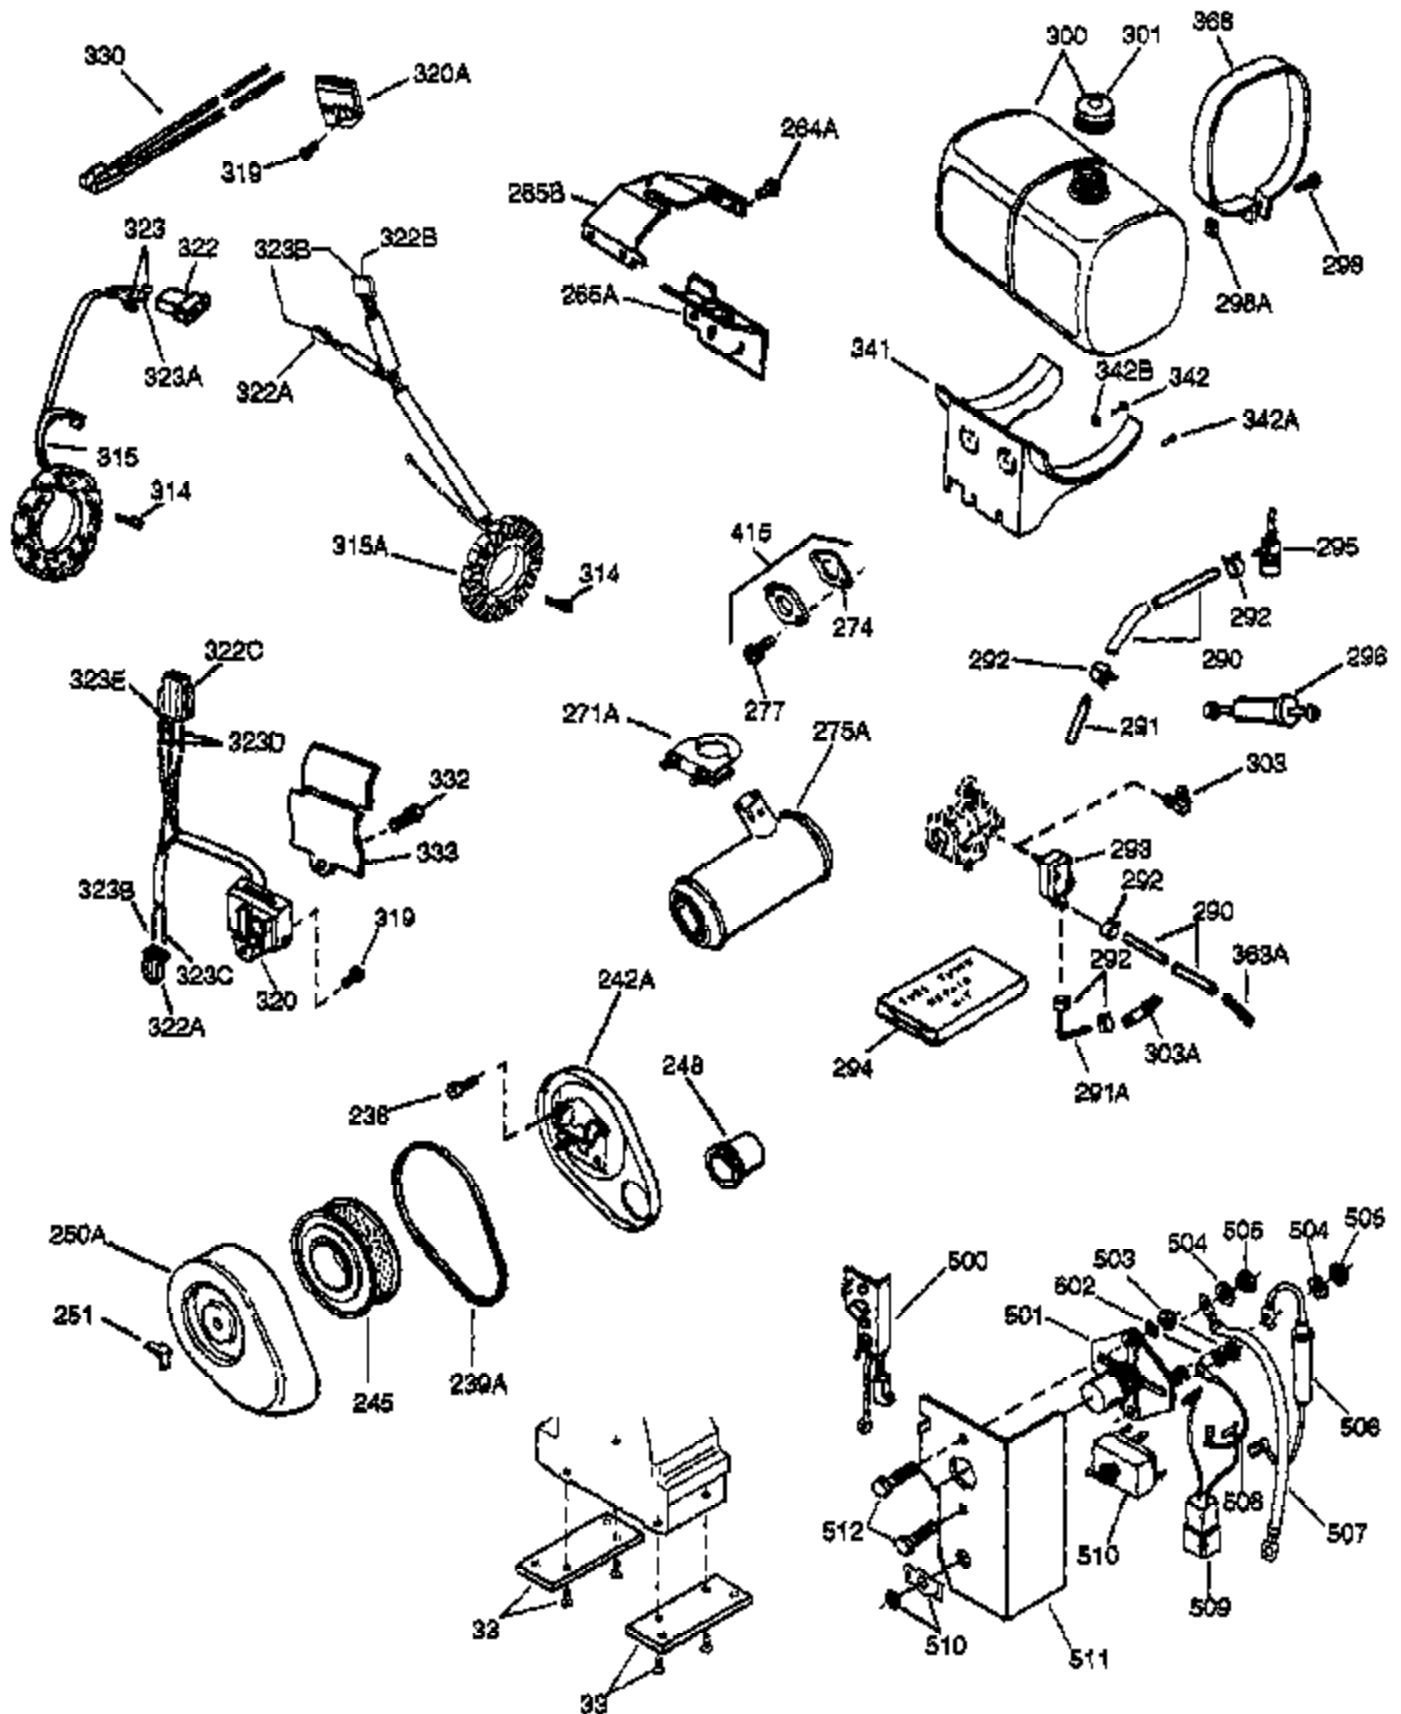

(Page 2 of 2)

IMAGE FILE: ENOH160.2

Ref #	Part Number	Qty	Description
16B	31965	1	Governor Spring Plate
32	31787	1	Washer
95	33982	1	Extension Spring
144	33484	3	* "O" Ring (Also Incl. in 401)
238	650399	4	Screw, 10-32 x 5/8"
245	32008	1	Air Cleaner Filter
251	650513	1	Wing Nut, 1/4-20
261A	650751	1	Screw, 1/4-20 x 7/16"
274	33515A	1	* Exhaust Gasket
290	29774	1	Fuel Line (6.00")
291A	29774	1	Fuel Line
291	30705	1	Fuel Line
292	26460	42	Fuel Line Clamp
293	35807	1	Pulse Pump
294	35791	1	Pulse Pump Repair Kit
303	29634	2	Fuel Fitting
314	650521	2	Screw, 10-32 x 1-1/8"
315	610902	1	Alternator Coil (20 Amp) (Incl.322B,3 23,323E)
319	30063	1	Screw, Torx T-30, 1/4-20 x 1/2"
320	610996	1	Regulator (20 Amp) (Incl.322A,C, 323A ,B,C,D)
322C	610921	1	Connector Body
322B	610903	1	Connector Body
322A	610990	1	Connector Body
323E	610904	1	Terminal
323A	610991	2	Terminal
323B	610922	1	Terminal
323C	610989	1	Terminal
323D	610992	1	Terminal
323	610905	2	Terminal
342B	650787	2	Belleville Washer
342	650786	2	Screw, 1/4-20 x 5/8"