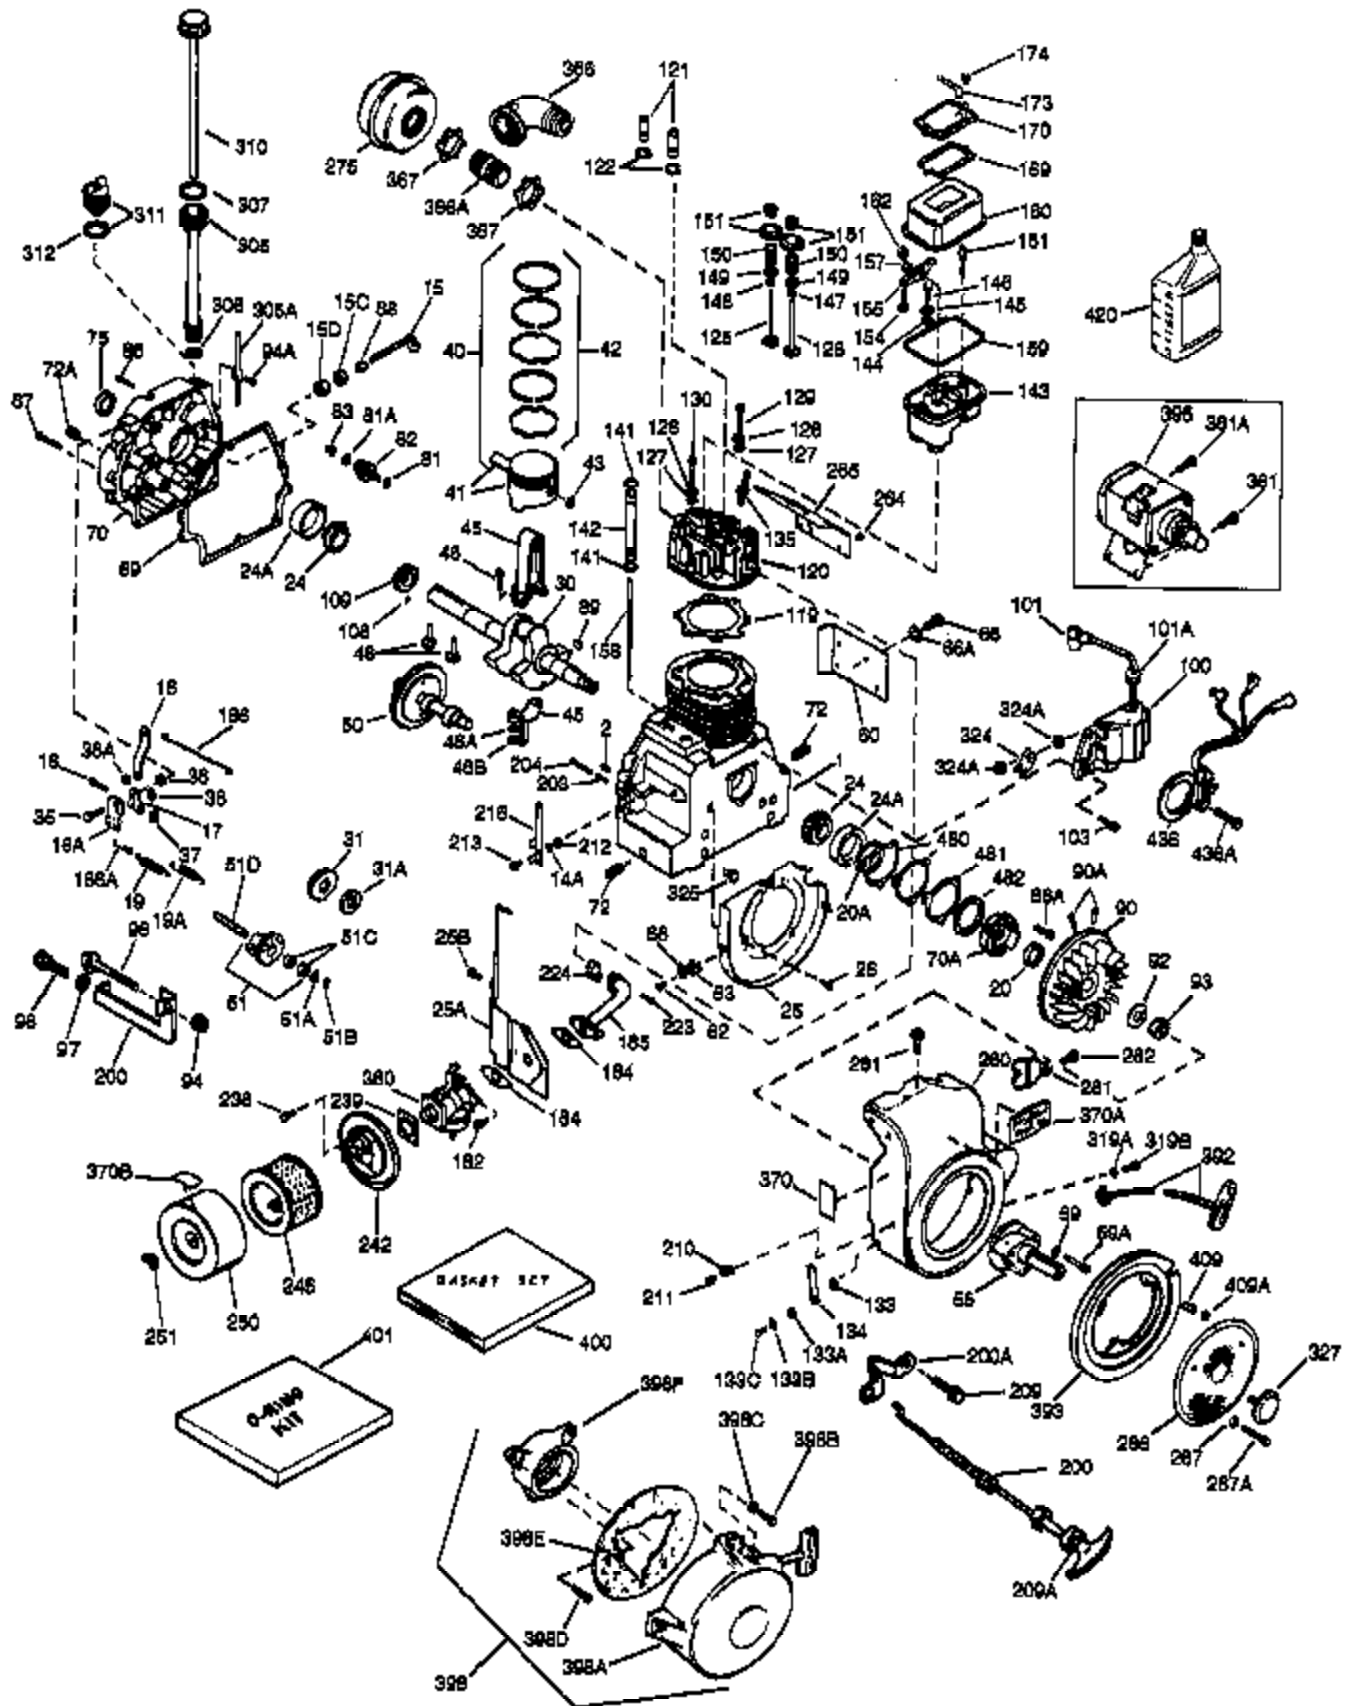

(Page 1 of 2)

IMAGE FILE: ENOH160.2

Ref #	Part Number	Qty	Description
	1 33707A	1	Cylinder (Incl. 2, 20 & 72)
	2 27652	2	Dowel Pin
15C	34222	1	Needle Bearing
15	32425	1	Governor Rod
15D	34223	1	Needle Bearing & Seal Ass'y.
16	31963	1	Governor Lever
16B	31965	1	Governor Spring Plate
17	31964	1	Governor Lever Clamp
18	650544	1	Screw, Torx T-25, 10-24 x 7/8"
19	34458	1	Extension Spring
20	31950	1	* Oil Seal
20A	32599	1	* "O" Ring
24A	31928	2	Bearing Cup
24	31932	2	Tapered Roller Bearing
25	32579	1	Blower Housing Baffle
25A	33477A	1	Air Baffle
25B	650738	1	Screw, 1/4-20 x 5/8"
26	650561	3	Screw, 1/4-20 x 5/8"
30	33423B	1	Crankshaft
32	31787	1	Washer
35	30312	1	Screw, 10-32 x 1/2"
36	8345	1	Washer
37	7975	1	Lock Nut, 10-24
38A	650518	1	Washer
38	29193	1	Retaining Ring
40	34511	1	Piston, Pin & Ring Set (Std.)
40	34512	1	Piston, Pin & Ring Set (.010" OS)
40	34513	1	Piston, Pin & Ring Set (.020" OS)
41	32238B	1	Piston & Pin Ass'y. (Std.) (Incl. 43)
41	32239B	1	Piston & Pin Ass'y. (.010" OS) (Incl. 43)
41	32240B	1	Piston & Pin Ass'y. (.020" OS) (Incl. 43)
42	32241	1	Ring Set (Std.)
42	32242	1	Ring Set (.010" OS)
42	32243	1	Ring Set (.020" OS)
43	31919	2	Piston Pin Retaining Ring
45	33093A	1	Connecting Rod Ass'y. (Incl.46 - 46B)
45	34383	1	Connecting Rod Ass'y.(.010" US)(Incl. 46-46B)
45	34384	1	Connecting Rod Ass'y.(.020" US)(Incl. 46-46B)
46B	28264	2	Nut
46A	26073	2	Washer
46	32077	2	Connecting Rod Bolt
48	33472	2	Valve Lifter
50	34752	1	Camshaft (MCR)
60	33479	1	Blower Housing Extension
69	31956B	1	* Cylinder Cover Gasket
70A	32577	1	Cylinder Cover (See Ref. #'s 480-482)
70	34095	1	Cylinder Cover (Incl. 15,15C,15D,36,3 38,75,88)
72	31927	2	Oil Drain Plug
75	31950	1	Oil Seal
81A	650745	1	Washer
81	30590A	1	Washer
82	34751	1	Governor Gear Ass'y.
83	35322	1	Governor Spool
86A	792028	3	Screw, 5/16-18 x 7/8"
86	650588	1	Screw, 1/4-20 x 2"
87	650451	8	Screw, 1/4-20 x 1"
88	32426	1	Spacer
89	650592	1	Flywheel Key