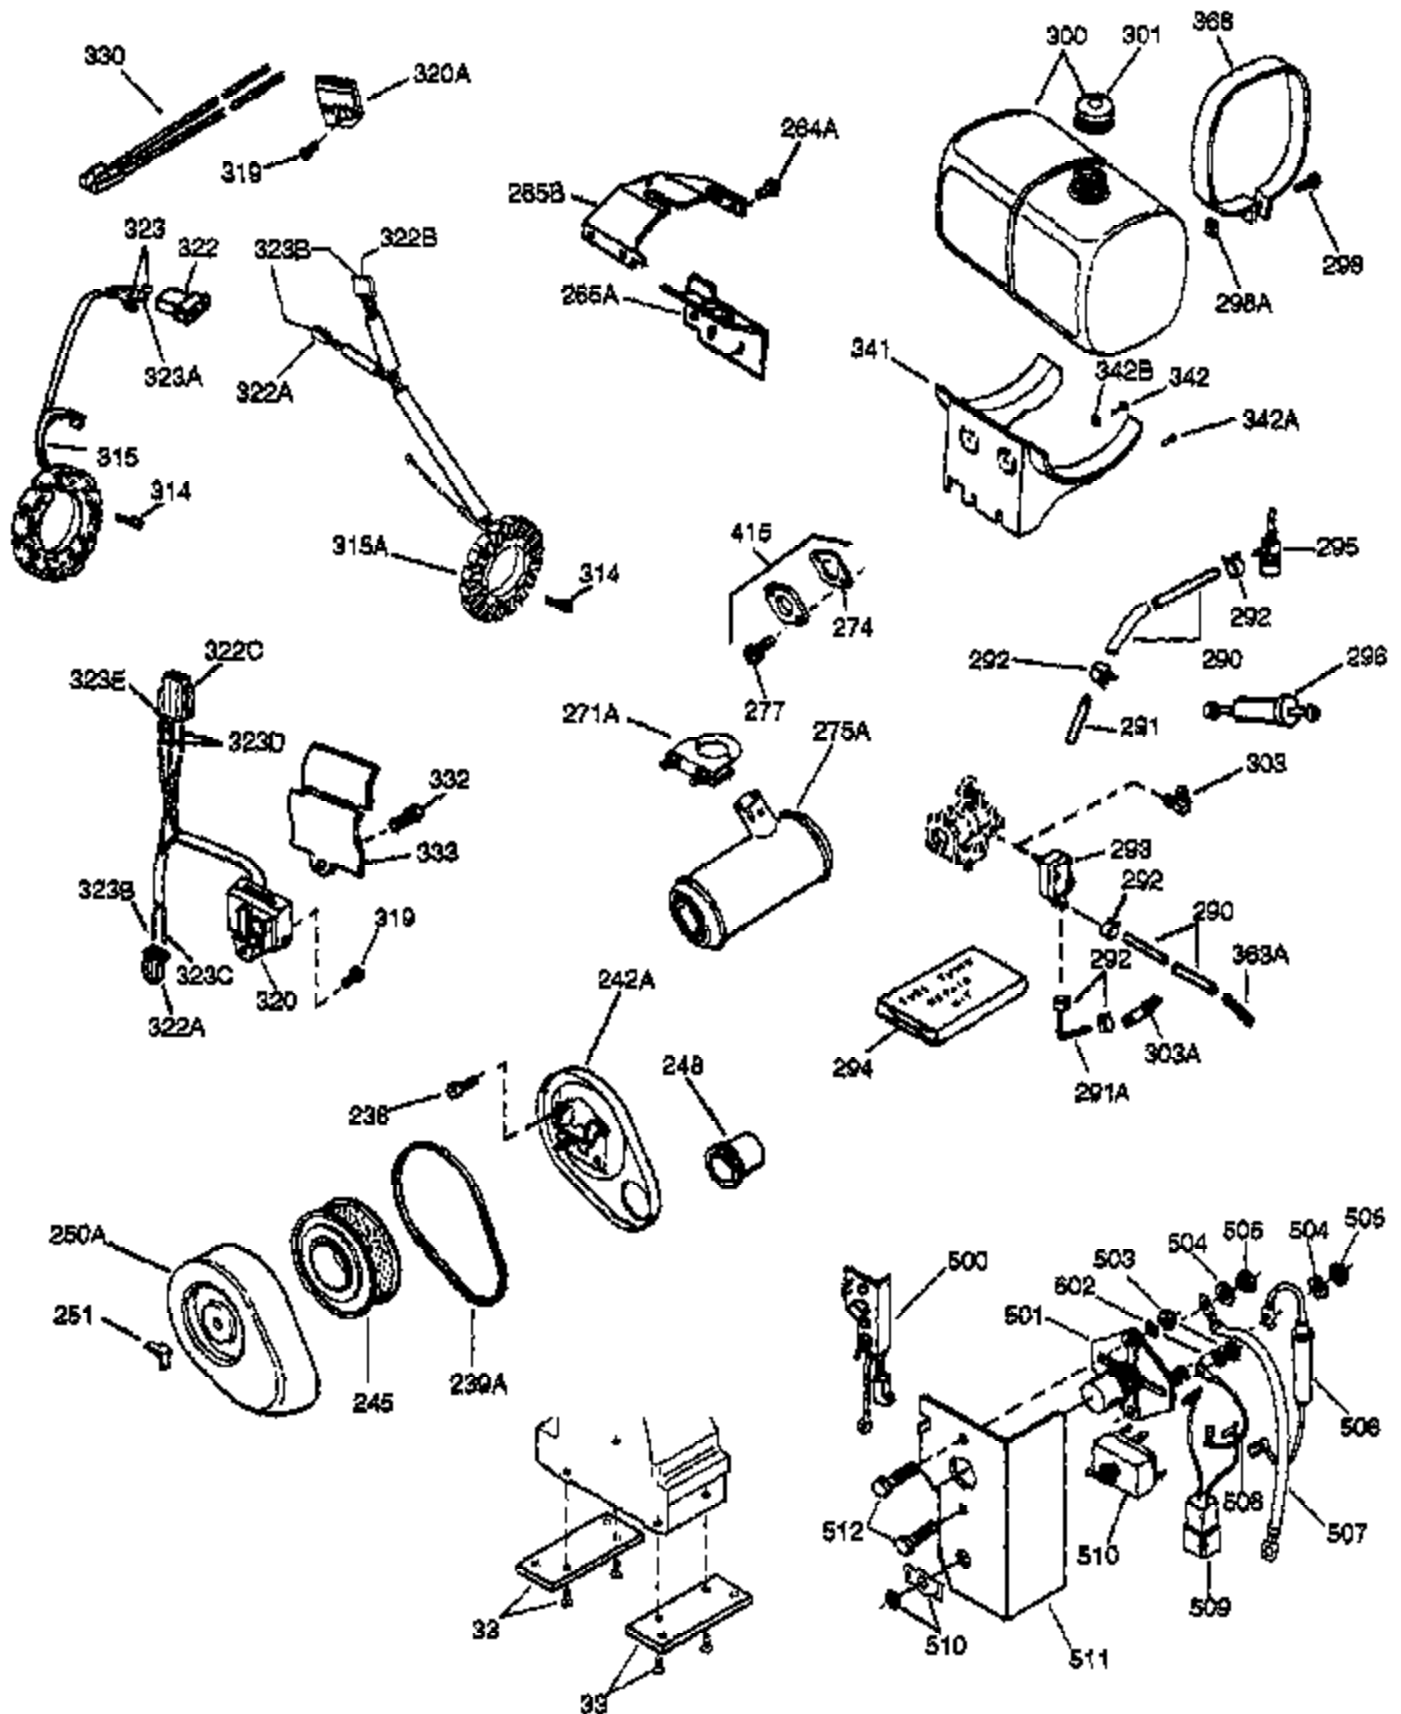

(Page 2 of 2)

IMAGE FILE: ENOH160.2

Ref #	Part Number	Qty	Description
16B	31965	1	Governor Spring Plate
32	31787	1	Washer
144	33484	3	* "O" Ring (Also Incl. in 401)
239A	34197	1	* Air Cleaner Gasket
242A	35473	1	Air Cleaner Bracket
245	32008	1	Air Cleaner Filter
248	34194A	1	Air Cleaner Tube
251	650513	1	Wing Nut, 1/4-20
261A	650751	1	Screw, 1/4-20 x 7/16"
264A	650128	2	Screw, 10-24 x 1/2"
265A	34283	1	Cylinder Head Cover (lower)
265B	34284	1	Cylinder Head Cover (upper)
274	33515A	1	* Exhaust Gasket
290	29774	1	Fuel Line
291	29774	1	Fuel Line
292	26460	4	Fuel Line Clamp
293	35807	1	Fuel Pump (Incl. 294)
294	35791	1	Pulse Pump Repair Kit
295	29683	1	Fuel Shut-Off Valve
298A	650456	1	Lock Nut, 1/4-20
298	650488	1	Screw, 1/4-20 x 1-1/4"
300	33979	1	Fuel Tank (Incl. 301)
301	33032	1	Fuel Cap
303A	32958	1	Fuel Line Fitting
314	650521	2	Screw, 10-32 x 1-1/8"
315	610902	1	Alternator Coil (Incl. 322,323 & 323A)
319	30063	1	Screw, Torx T-30, 1/4-20 x 1/2"
320	610996	1	Regulator (Incl. 322A,322C,323B,323C, 323D&323E)
322	611200	1	Connector
323	610904	1	Terminal
323A	610905	2	Terminal
332	650736	1	Screw, 10-16 x 3/8"
333	34276	1	Cover Plate
341	33978	1	Fuel Tank Bracket
342	650786	2	Screw, 1/4-20 x 5/8"
342	650786	2	Screw, 1/4-20 x 5/8"
342A	650785	2	Screw, 5/16-18 x 5/8"
342B	650787	2	Belleville Washer
342B	650787	2	Belleville Washer
368	33980	2	Fuel Tank Strap