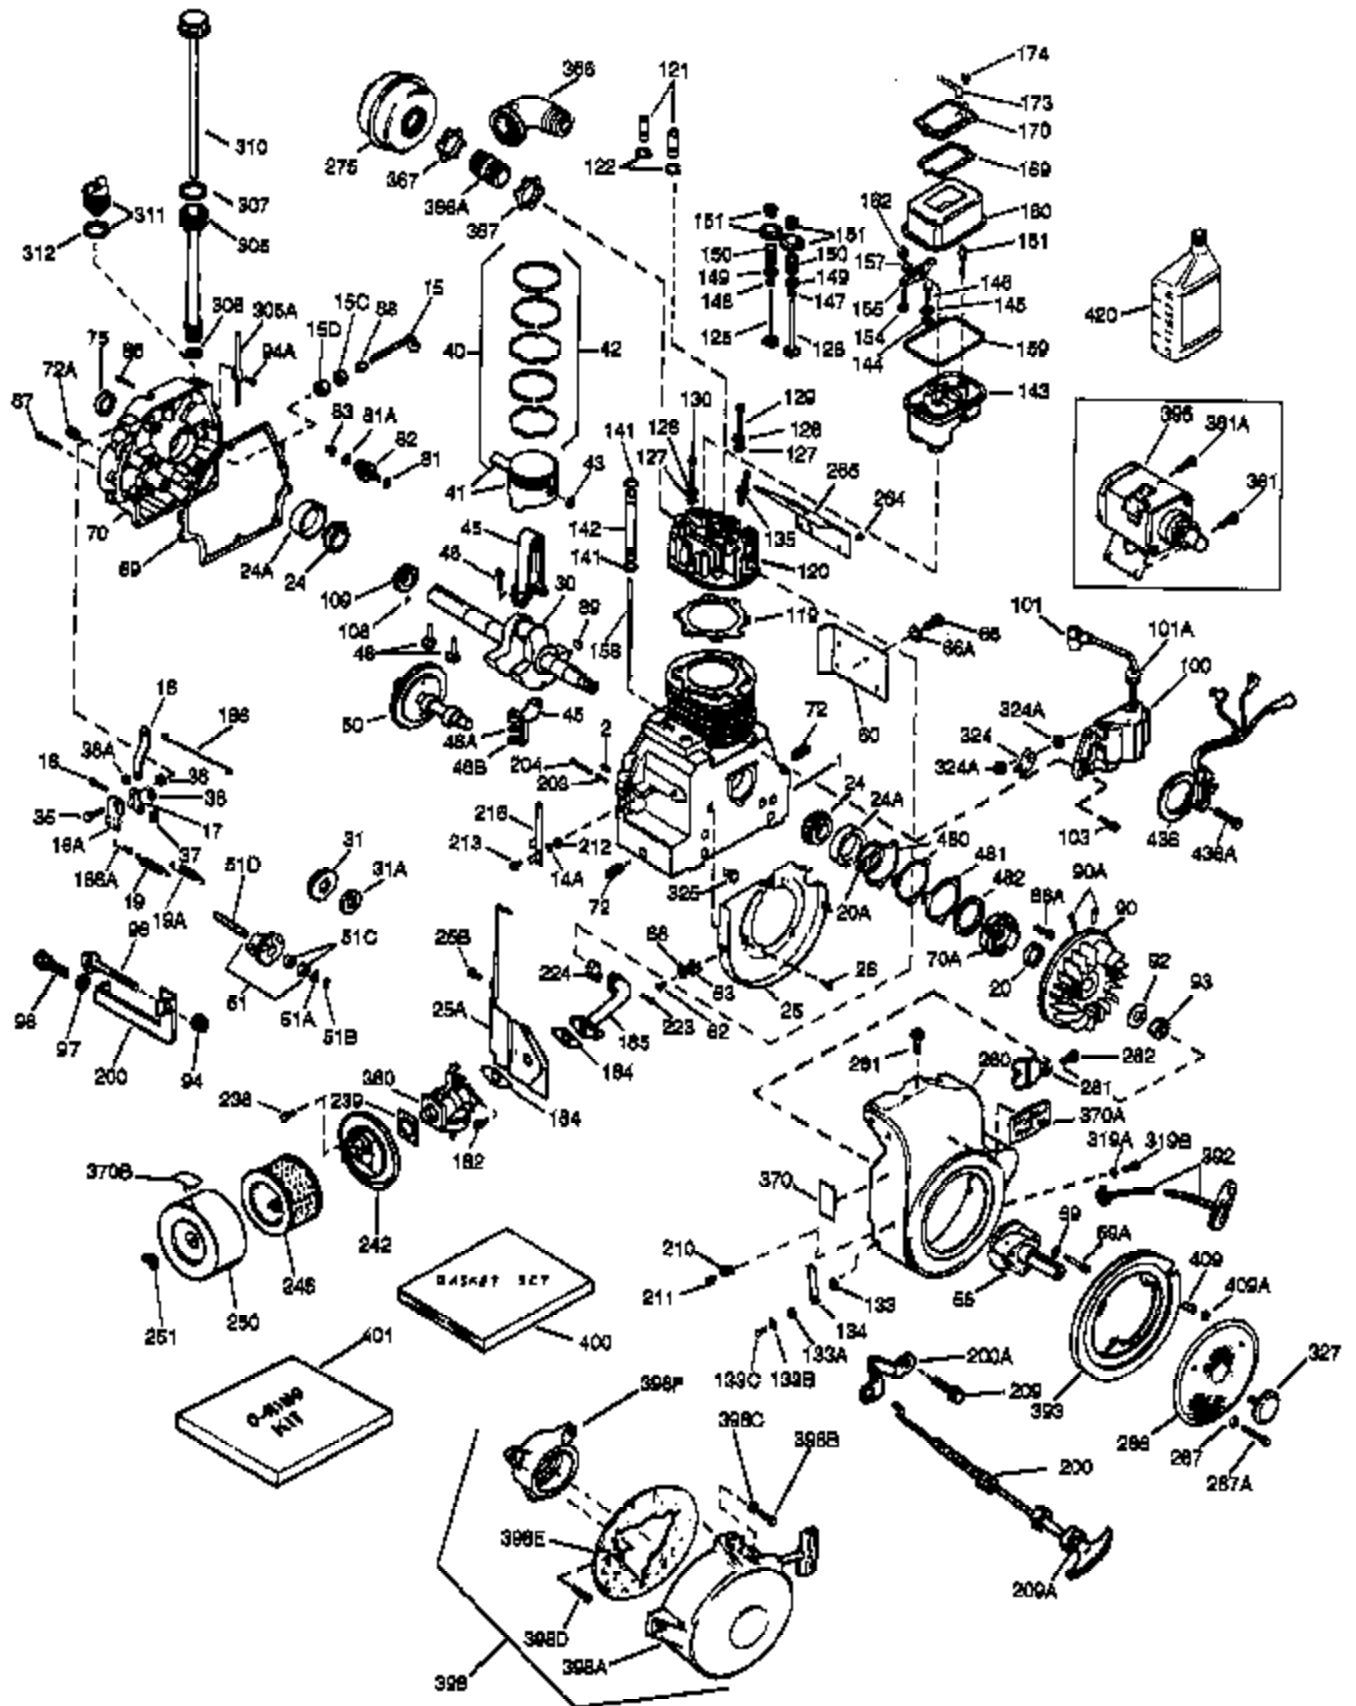

(Page 1 of 2)

IMAGE FILE: ENOH160.2