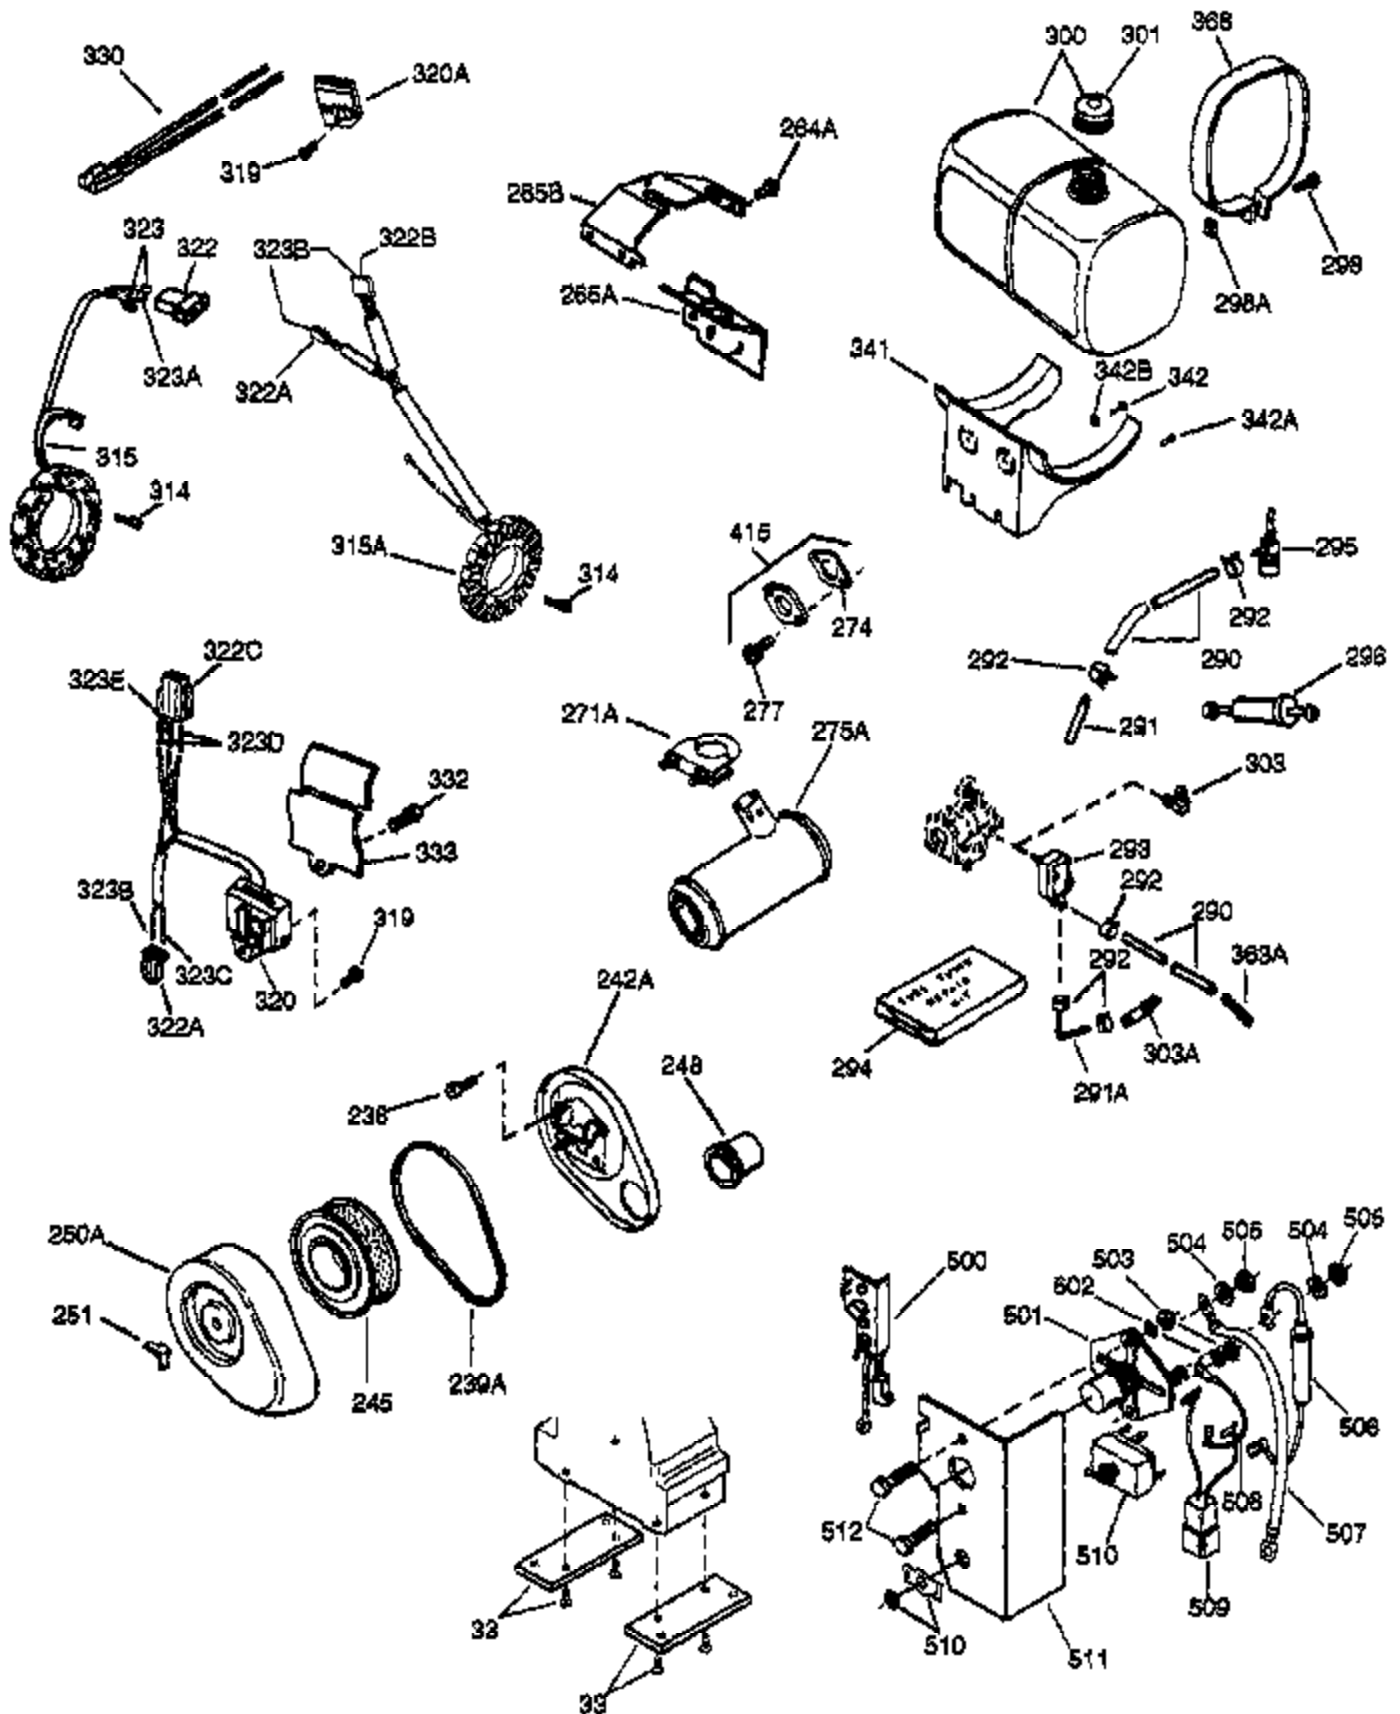

(Page 2 of 2)

IMAGE FILE: ENOH160.2

Ref #	Part Number	Qty	Description
16B	31965	1	Governor Spring Plate
32	31787	1	Washer
95	33982	1	Extension Spring
144	33484	3	* "O" Ring (Also Incl. in 401)
238	650399	4	Screw, 10-32 x 5/8"
245	32008	1	Air Cleaner Filter
251	650513	1	Wing Nut, 1/4-20
261A	650751	1	Screw, 1/4-20 x 7/16"
274	33515A	1	* Exhaust Gasket
290	29774	1	Fuel Line (6.00")
291	29774	1	Fuel Line
292	26460	1	Fuel Line Clamp
293	35807	1	Pulse Pump
294	35791	1	Pulse Pump Repair Kit
303	32958	2	Fuel Fitting
314	650521	2	Screw, 10-32 x 1-1/8"
315	610902	1	Alternator Coil (20 Amp) (Incl.322B,3 23,323E)
319	30063	1	Screw, Torx T-30, 1/4-20 x 1/2"
320	610996	1	Regulator (20 Amp) (Incl.322A,C, 323A ,B,C,D)
322B	610903	1	Connector Body
322C	610921	1	Connector Body
322A	610990	1	Connector Body
323E	610904	1	Terminal
323A	610991	2	Terminal
323B	610922	1	Terminal
323C	610989	1	Terminal
323D	610992	1	Terminal
323	610905	2	Terminal
342B	650787	2	Belleville Washer
342	650786	2	Screw, 1/4-20 x 5/8"