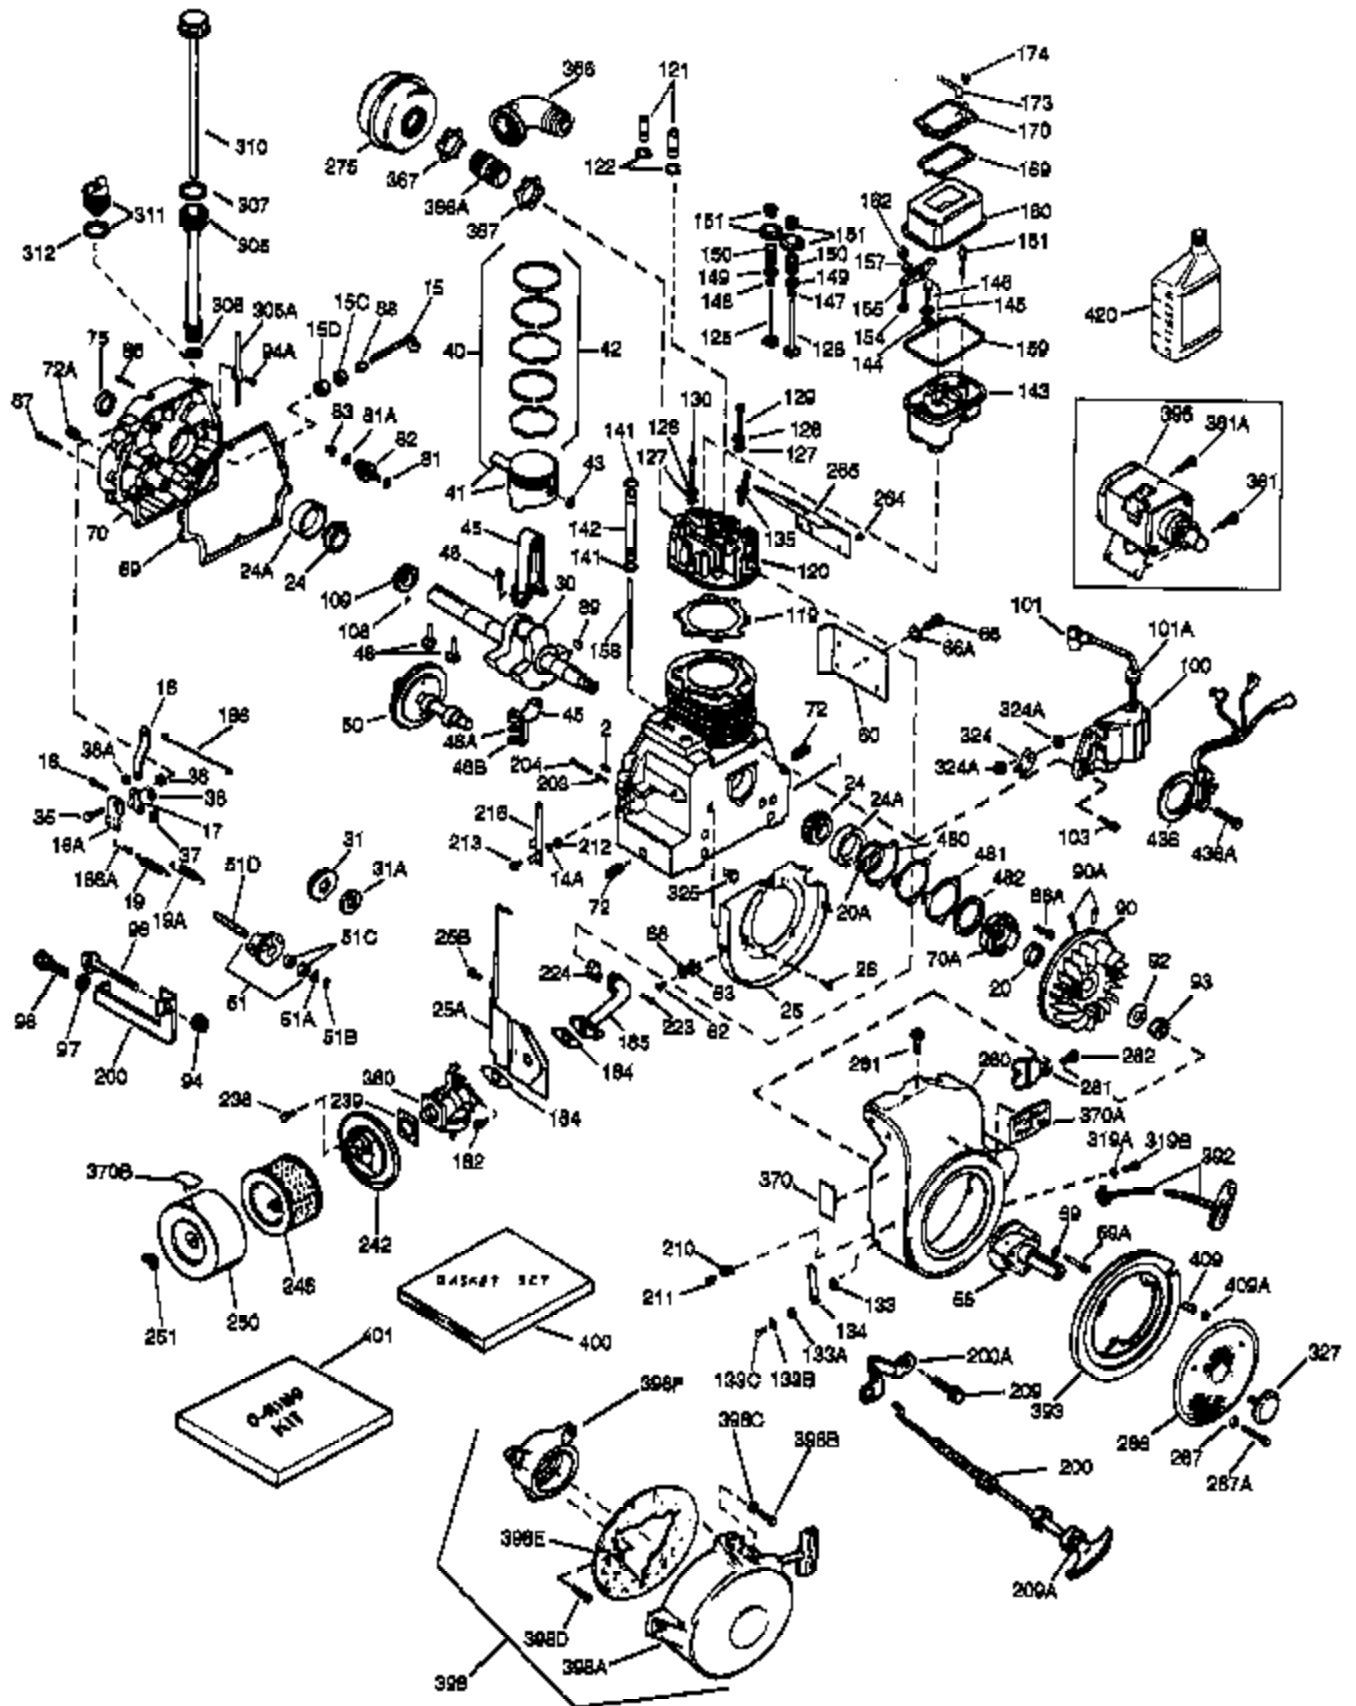

(Page 1 of 2)

IMAGE FILE: ENOH160.2

Ref #	Part Number	Qty	Description
	1 33707A	1	Cylinder (Incl. 2, 20 & 72)
	2 27652	2	Dowel Pin
	15D 34223	1	Needle Bearing & Seal Ass'y.
	15C 34222	1	Needle Bearing
	15 32425	1	Governor Rod
	16B 31965	1	Governor Spring Plate
	16 31963	1	Governor Lever
	17 31964	1	Governor Lever Clamp
	18 650544	1	Screw, Torx T-25, 10-24 x 7/8"
	19 34458	1	Extension Spring
	20 31950	1	* Oil Seal
	20A 32599	1	* "O" Ring
	24A 31928	2	Bearing Cup
	24 31932	2	Tapered Roller Bearing
	25A 33477A	1	Air Baffle
	25 32579	1	Blower Housing Baffle
	25B 650738	1	Screw, 1/4-20 x 5/8"
	26 650561	3	Screw, 1/4-20 x 5/8"
	30 33423B	1	Crankshaft
	32 31787	1	Washer
	35 30312	1	Screw, 10-32 x 1/2"
	36 8345	1	Washer
	37 7975	1	Lock Nut, 10-24
	38 29193	1	Retaining Ring
	38A 650518	1	Washer
	40 34511	1	Piston, Pin & Ring Set (Std.)
	40 34512	1	Piston, Pin & Ring Set (.010" OS)
	40 34513	1	Piston, Pin & Ring Set (.020" OS)
	41 32238B	1	Piston & Pin Ass'y. (Std.) (Incl. 43)
	41 32239B	1	Piston & Pin Ass'y. (.010" OS) (Incl. 43)
	41 32240B	1	Piston & Pin Ass'y. (.020" OS) (Incl. 43)
	42 32241	1	Ring Set (Std.)
	42 32242	1	Ring Set (.010" OS)
	42 32243	1	Ring Set (.020" OS)
	43 31919	2	Piston Pin Retaining Ring
	45 33093A	1	Connecting Rod Ass'y. (Incl.46 - 46B)
	45 34383	1	Connecting Rod Ass'y.(.010" US)(Incl. 46-46B)
	45 34384	1	Connecting Rod Ass'y.(.020" US)(Incl. 46-46B)
	46B 28264	2	Nut
	46 32077	2	Connecting Rod Bolt
	46A 26073	2	Washer
	48 33472	2	Valve Lifter
	50 34752	1	Camshaft (MCR)
	60 33479	1	Blower Housing Extension
	69 31956B	1	* Cylinder Cover Gasket
	70A 32577	1	Cylinder Cover (See Ref. #'s 480-482)
	70 34095	1	Cylinder Cover (Incl. 15,15C,15D,36,3 8,75,88)
	72 31927	2	Oil Drain Plug
	75 31950	1	Oil Seal
	81 30590A	1	Washer
	81A 650745	1	Washer
	82 34751	1	Governor Gear Ass'y.
	83 35322	1	Governor Spool
	86 650588	1	Screw, 1/4-20 x 2"
	86A 792028	3	Screw, 5/16-18 x 7/8"
	87 650451	8	Screw, 1/4-20 x 1"
	88 32426	1	Spacer
	89 650592	1	Flywheel Key