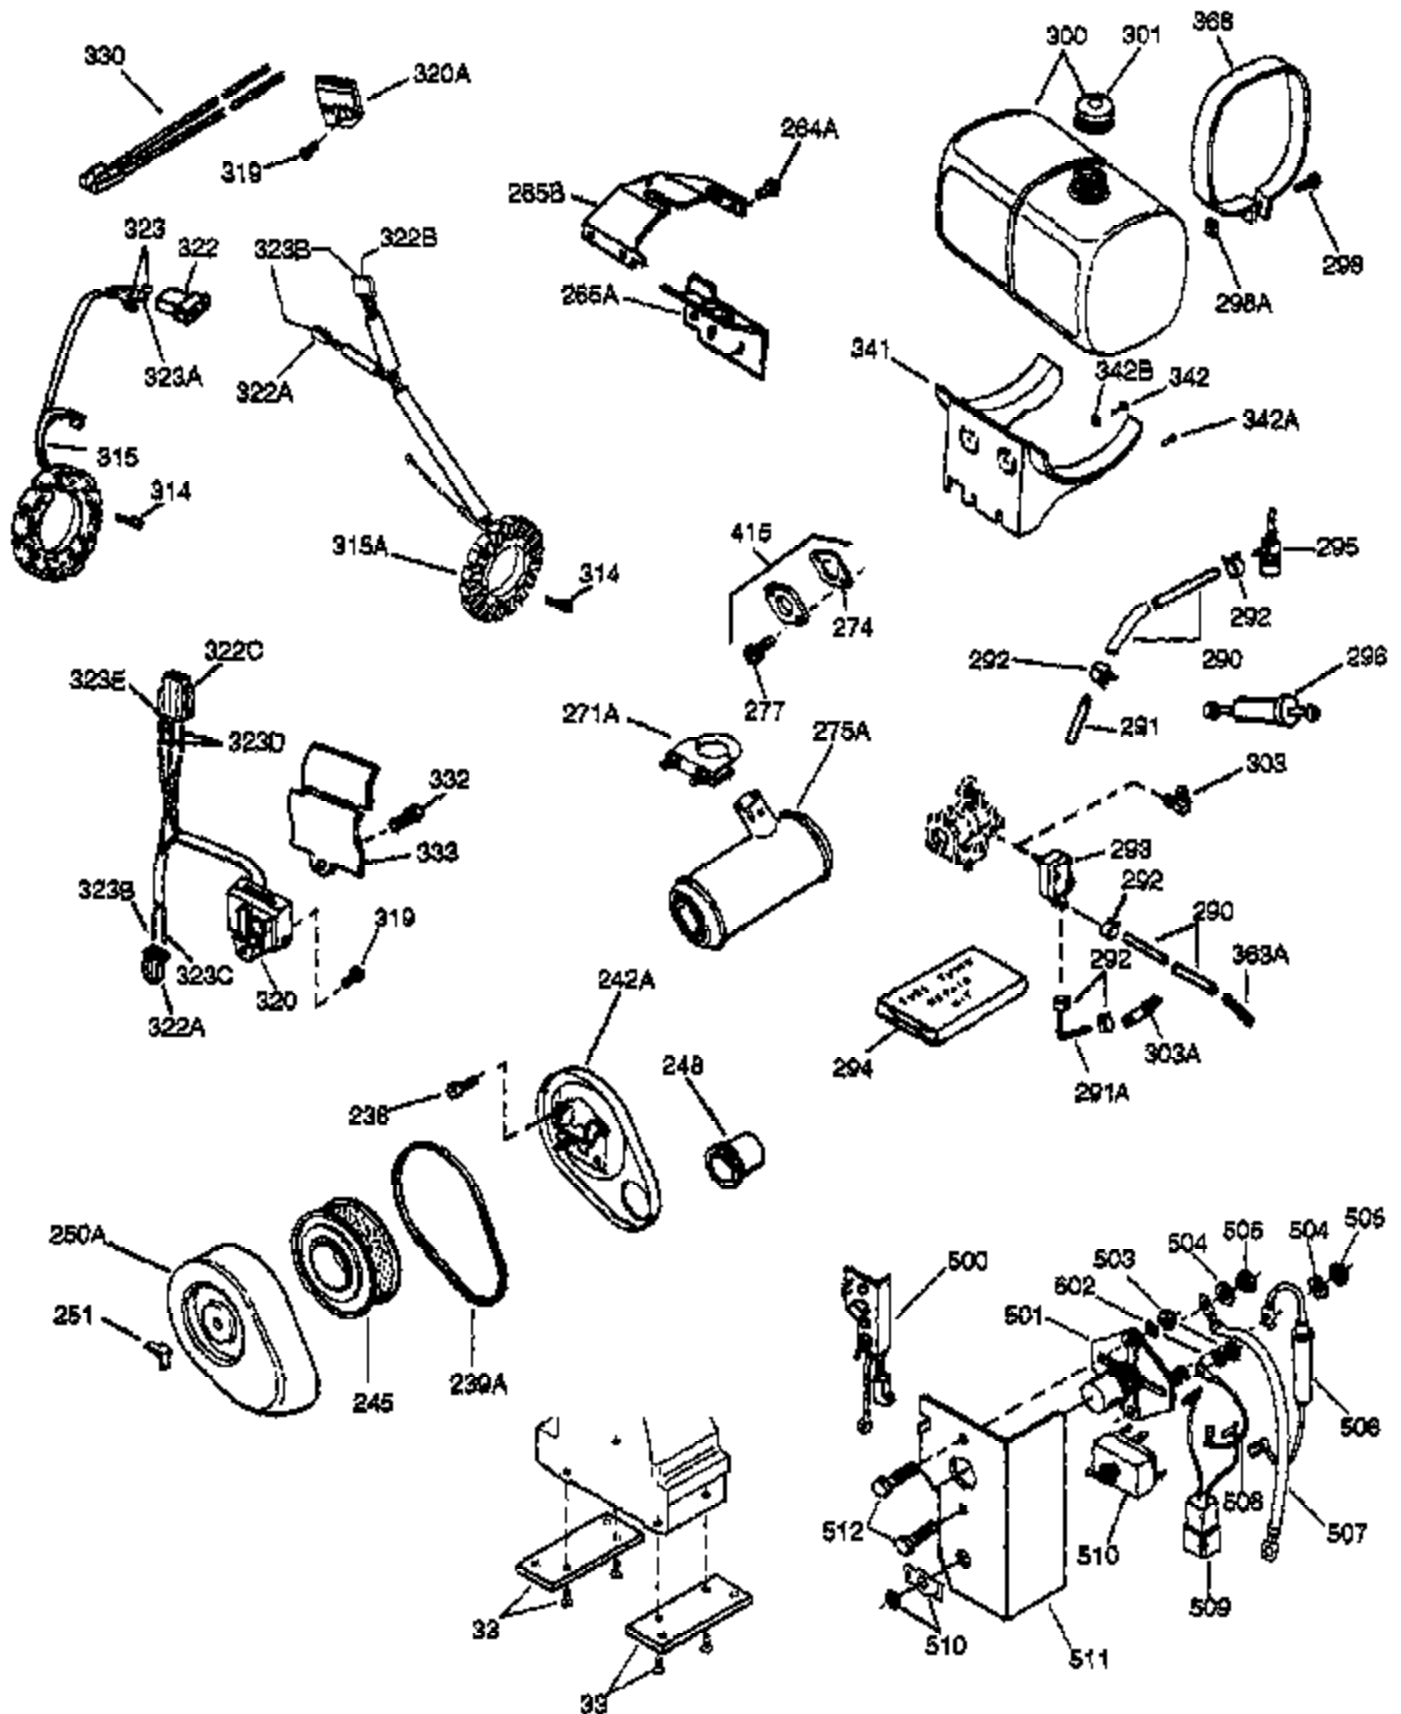

(Page 2 of 2)

IMAGE FILE: ENOH160.2

Ref #	Part Number	Qty	Description
16B	31965	1	Governor Spring Plate
32	31787	1	Washer
95	33982	1	Extension Spring
144	33484	3	* "O" Ring (Also Incl. in 401)
238	650399	4	Screw, 10-32 x 5/8"
245	32008	1	Air Cleaner Filter
251	650513	1	Wing Nut, 1/4-20
261A	650751	1	Screw, 1/4-20 x 7/16"
274	33515A	1	* Exhaust Gasket
290	29774	1	Fuel Line (6.00")
291	29774	1	Fuel Line
292	26460	2	Fuel Line Clamp
293	35807	1	Pulse Pump
294	35791	1	Pulse Pump Repair Kit
303	29634	1	Fuel Fitting
314	650521	2	Screw, 10-32 x 1-1/8"
315	611214	1	Alternator Coil (20 Amp) (Incl.322, 3 22A&323)
319	651026	1	Screw, 1/4-20 x 1/2"
320	611215	1	Regulator (20 Amp)
322A	610921	1	Connector Body
322	610824	1	Connector Body
323	610922	5	Terminal
342	650786	2	Screw, 1/4-20 x 5/8"
342B	650787	2	Belleville Washer