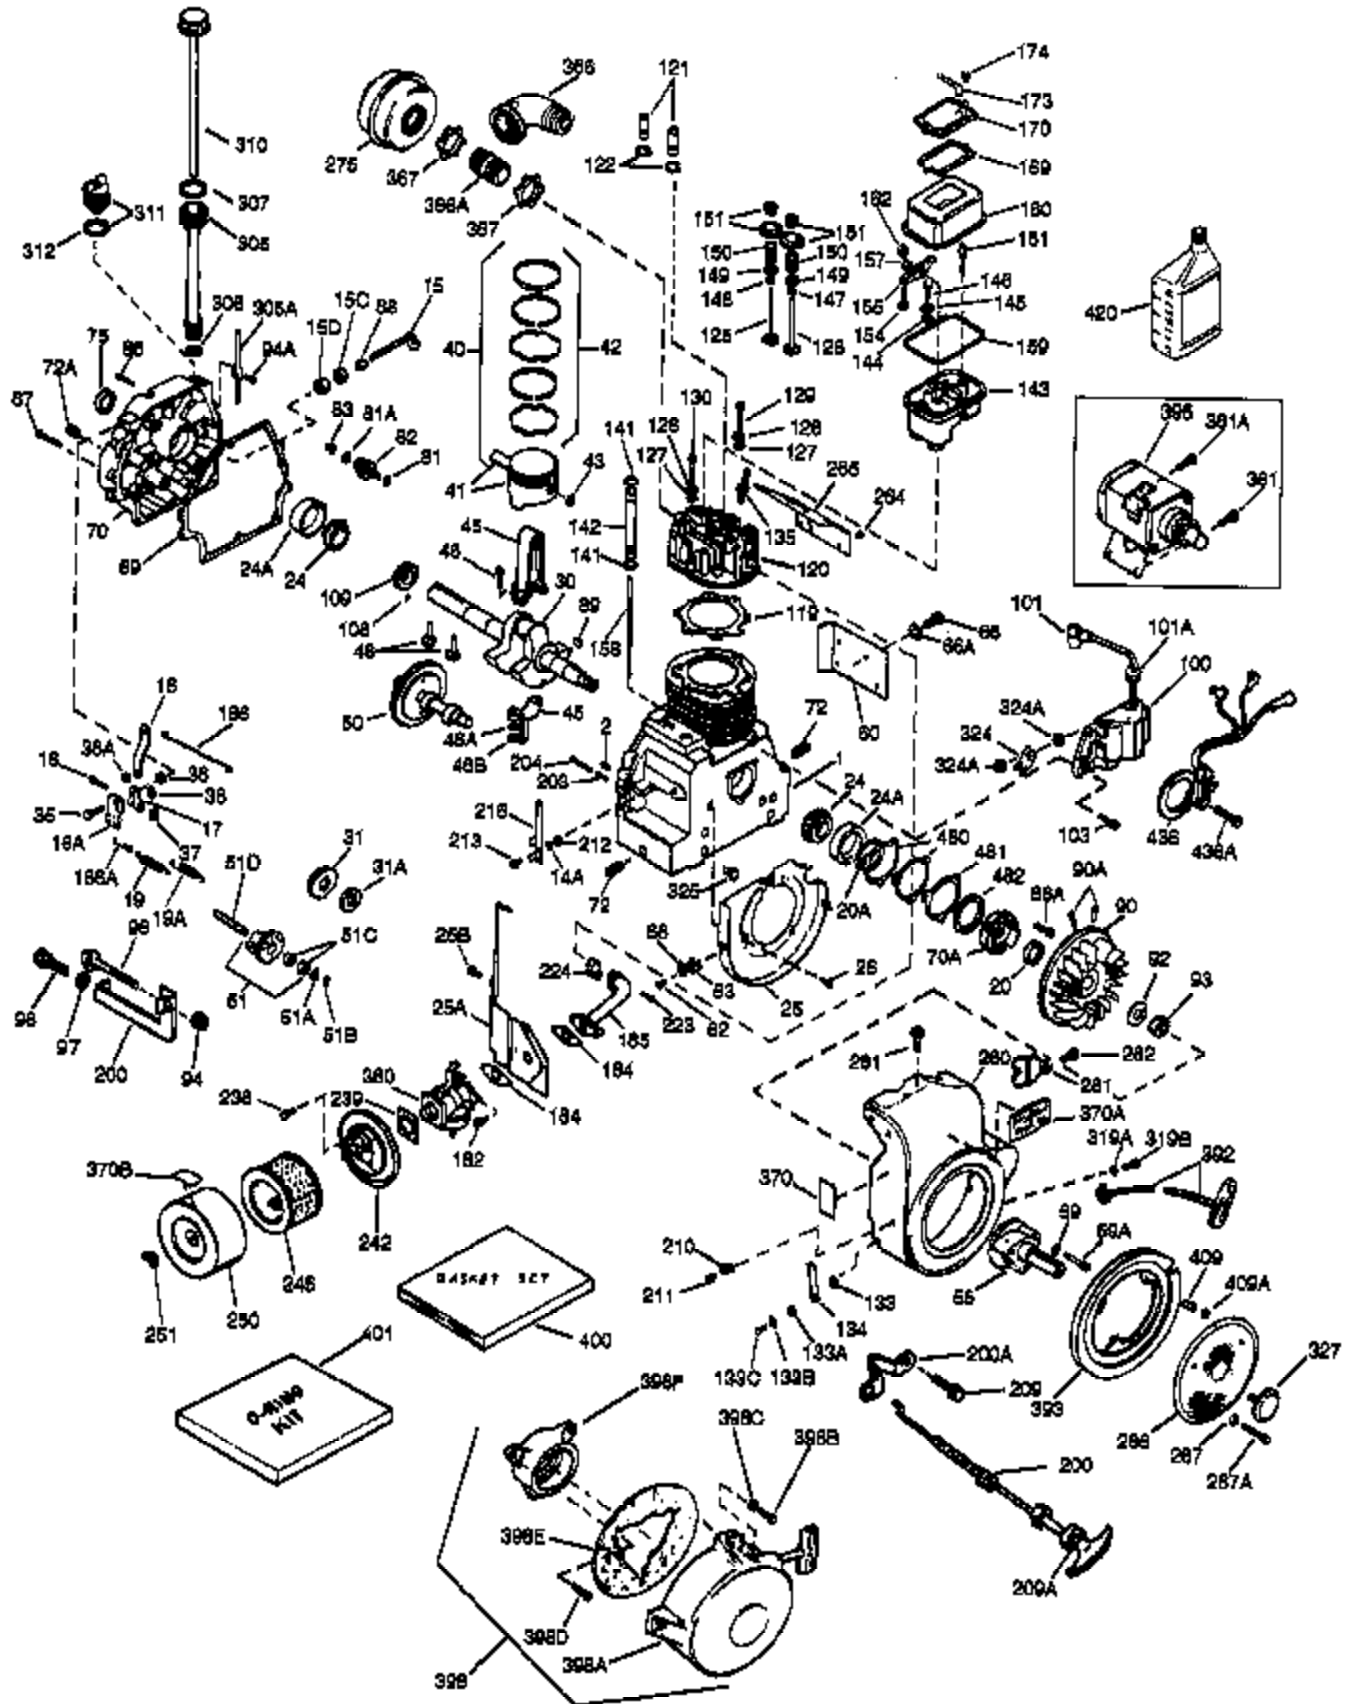

(Page 1 of 2)

IMAGE FILE: ENOH160.2

Ref #	Part Number	Qty	Description
	1 33707A	1	Cylinder (Incl. 2, 20 & 72)
	2 27652	2	Dowel Pin
	15D 34223	1	Needle Bearing & Seal Ass'y.
	15C 34222	1	Needle Bearing
	15 32425	1	Governor Rod
	16B 31965	1	Governor Spring Plate
	16 31963	1	Governor Lever
	17 31964	1	Governor Lever Clamp
	18 650544	1	Screw, Torx T-25, 10-24 x 7/8"
	19 34458	1	Extension Spring
	20 31950	1	* Oil Seal
	20A 32599	1	* "O" Ring
	24A 31928	2	Bearing Cup
	24 31932	2	Tapered Roller Bearing
	25A 33477A	1	Air Baffle
	25 32579	1	Blower Housing Baffle
	25B 650738	1	Screw, 1/4-20 x 5/8"
	26 650561	3	Screw, 1/4-20 x 5/8"
	30 33423B	1	Crankshaft
	32 31787	1	Washer
	35 30312	1	Screw, 10-32 x 1/2"
	36 8345	1	Washer
	37 7975	1	Lock Nut, 10-24
	38 29193	1	Retaining Ring
	38A 650518	1	Washer
	40 34511	1	Piston, Pin & Ring Set (Std.)
	40 34512	1	Piston, Pin & Ring Set (.010" OS)
	40 34513	1	Piston, Pin & Ring Set (.020" OS)
	41 32238B	1	Piston & Pin Ass'y. (Std.) (Incl. 43)
	41 32239B	1	Piston & Pin Ass'y. (.010" OS) (Incl. 43)
	41 32240B	1	Piston & Pin Ass'y. (.020" OS) (Incl. 43)
	42 32241	1	Ring Set (Std.)
	42 32242	1	Ring Set (.010" OS)
	42 32243	1	Ring Set (.020" OS)
	43 31919	2	Piston Pin Retaining Ring
	45 33093A	1	Connecting Rod Ass'y. (Incl.46 - 46B)
	45 34383	1	Connecting Rod Ass'y.(.010" US)(Incl. 46-46B)
	45 34384	1	Connecting Rod Ass'y.(.020" US)(Incl. 46-46B)
	46B 28264	2	Nut
	46 32077	2	Connecting Rod Bolt
	46A 26073	2	Washer
	48 33472	2	Valve Lifter
	50 34752	1	Camshaft (MCR)
	60 33479	1	Blower Housing Extension
	69 31956B	1	* Cylinder Cover Gasket
	70A 32577	1	Cylinder Cover (See Ref. #'s 480-482)
	70 34095	1	Cylinder Cover (Incl. 15,15C,15D,36,3 8,75,88)
	72 31927	2	Oil Drain Plug
	75 31950	1	Oil Seal
	81 30590A	1	Washer
	81A 650745	1	Washer
	82 34751	1	Governor Gear Ass'y.
	83 35322	1	Governor Spool
	86 650588	1	Screw, 1/4-20 x 2"
	86A 792028	3	Screw, 5/16-18 x 7/8"
	87 650451	8	Screw, 1/4-20 x 1"
	88 32426	1	Spacer
	89 650592	1	Flywheel Key