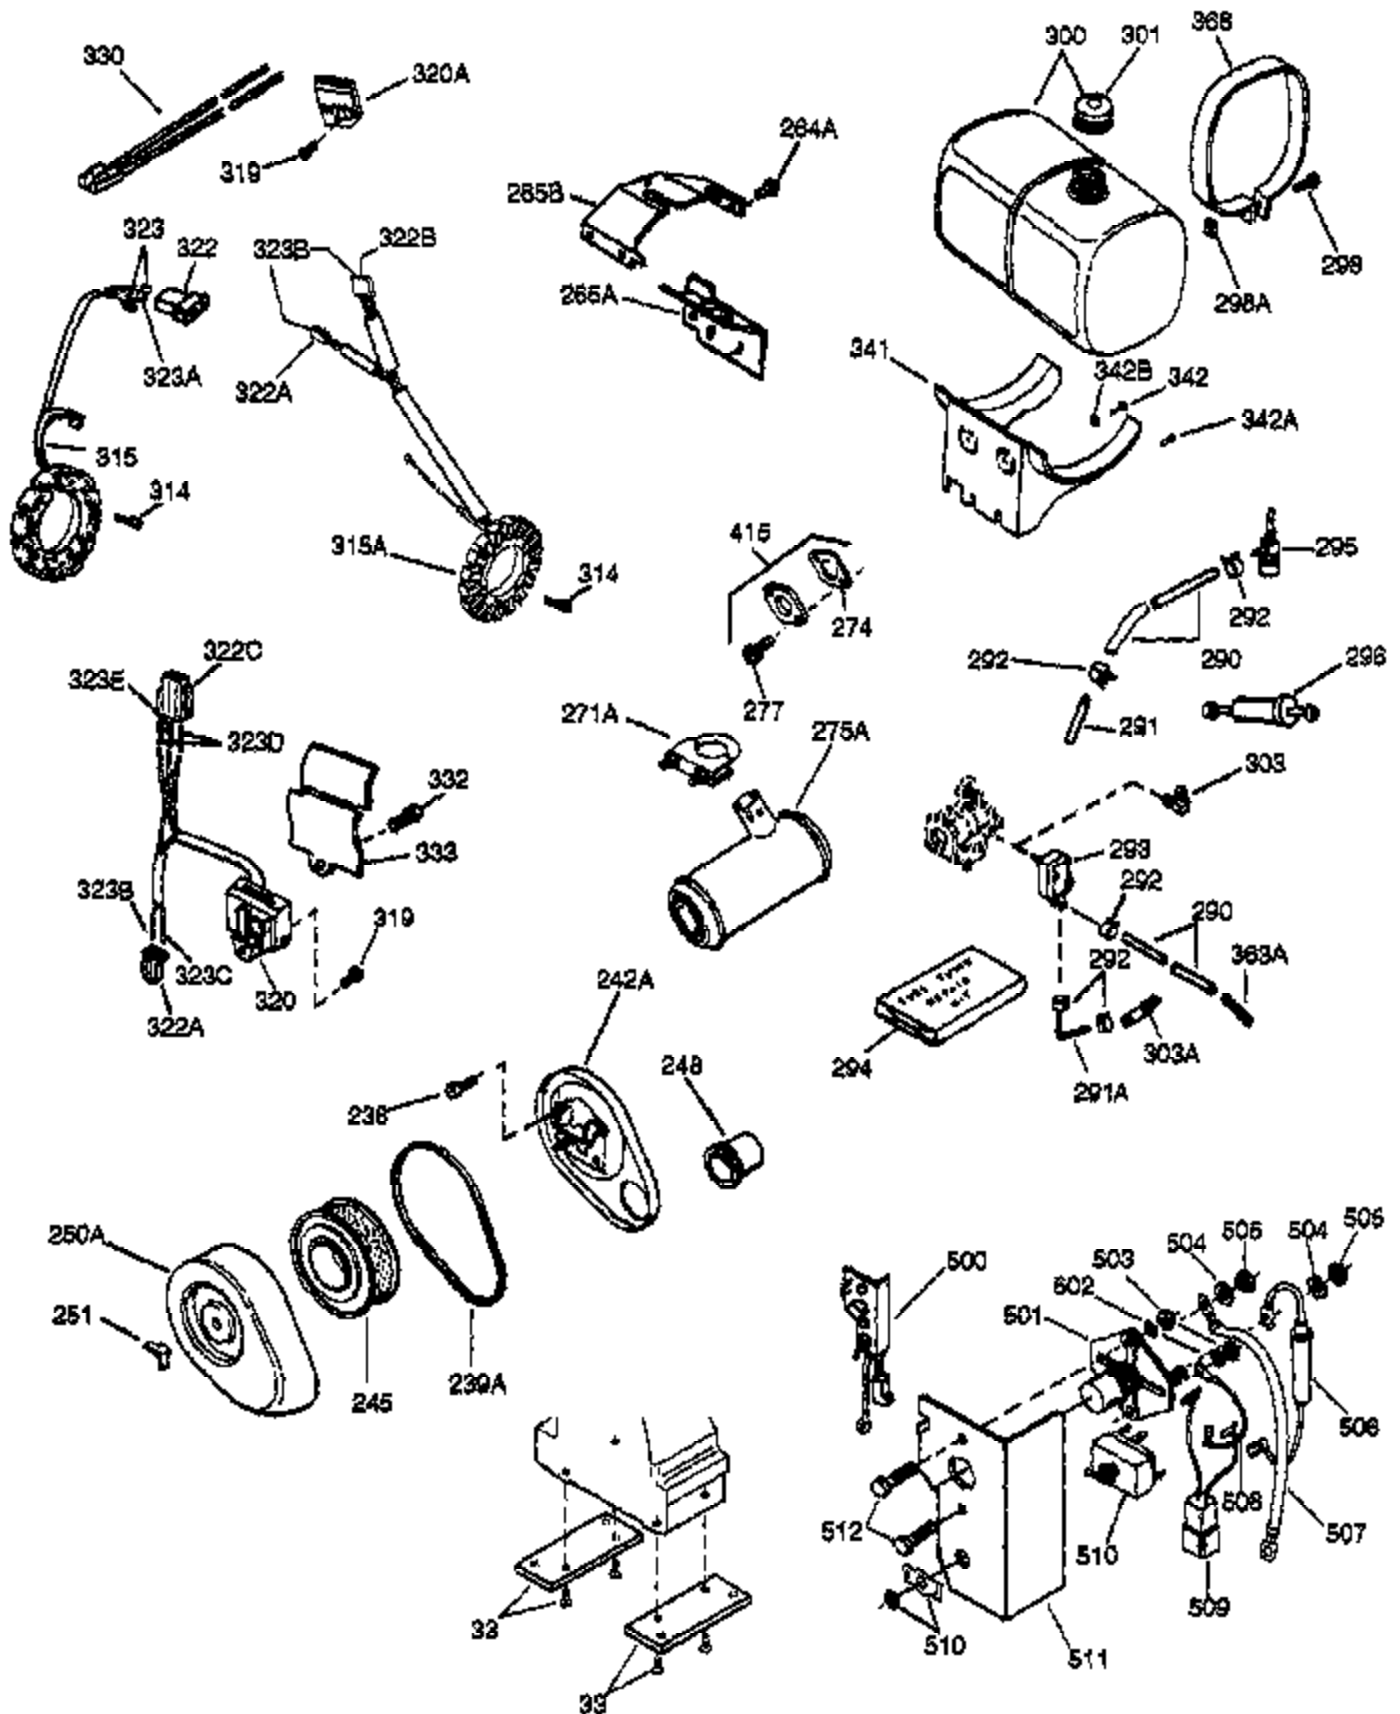

(Page 2 of 2)

IMAGE FILE: ENOH160.2

Ref #	Part Number	Qty	Description
16B	31965	1	Governor Spring Plate
32	31787	1	Washer
144	33484	3	* "O" Ring (Also Incl. in 401)
238	650399	4	Screw, 10-32 x 5/8"
239A	34197	1	Air Cleaner Gasket
245	32008	1	Air Cleaner Filter
248	34194A	1	Air Cleaner Tube
251	650513	1	Wing Nut, 1/4-20
261A	650751	1	Screw, 1/4-20 x 7/16"
274	33515A	1	* Exhaust Gasket
290	29774	1	Fuel Line (6.00")
291	30962	1	Fuel Line
291A	29774	1	Fuel Line
292	26460	4	Fuel Line Clamp
293	35807	1	Pulse Pump
294	35791	1	Pulse Pump Repair Kit
295	29683	1	Fuel Shut-Off Valve
298A	650456	1	Lock Nut, 1/4-20
298	650488	1	Screw, 1/4-20 x 1-1/4"
300	33979	1	Fuel Tank
303	29634	2	Fuel Fitting
314	650521	2	Screw, 10-32 x 1-1/8"
315	610902	1	Alternator Coil (20 Amp) (Incl.322B,3 23,323E)
319	30063	1	Screw, Torx T-30, 1/4-20 x 1/2"
320	610996	1	Regulator (20 Amp) (Incl.322A,C, 323A ,B,C,D)
322A	610990	1	Connector Body
322B	610903	1	Connector Body
322C	610921	1	Connector Body
323	610905	2	Terminal
323A	610991	2	Terminal
323B	610922	1	Terminal
323C	610989	1	Terminal
323D	610992	1	Terminal
323E	610904	1	Terminal
341	33978	1	Fuel Tank Bracket
342A	650785	2	Screw, 5/16-18 x 5/8"
342	650786	2	Screw, 1/4-20 x 5/8"
342B	650787	2	Belleville Washer
355	590452	1	Starter Handle
366A	32143	1	Muffler Nipple
368	33980	1	Fuel Tank Strap
500	730198	1	Switch Ass'y.
501	34616	1	Starter Switch
502	27513	2	Lock Washer
503	650864	2	Nut, 1/4-20
504	8274	2	Lock Washer
505	650586	2	Nut, 5/16-24
506	34620	1	Wire & Fuse
507	34618	1	Starter Wire
508	34619	1	Ground Wire
509	34617	1	Adapter Cord
510	34615	1	Toggle Switch
511	34614	1	Starter Button Bracket
512	792026	2	Screw, 1/4-20 x 7/8"