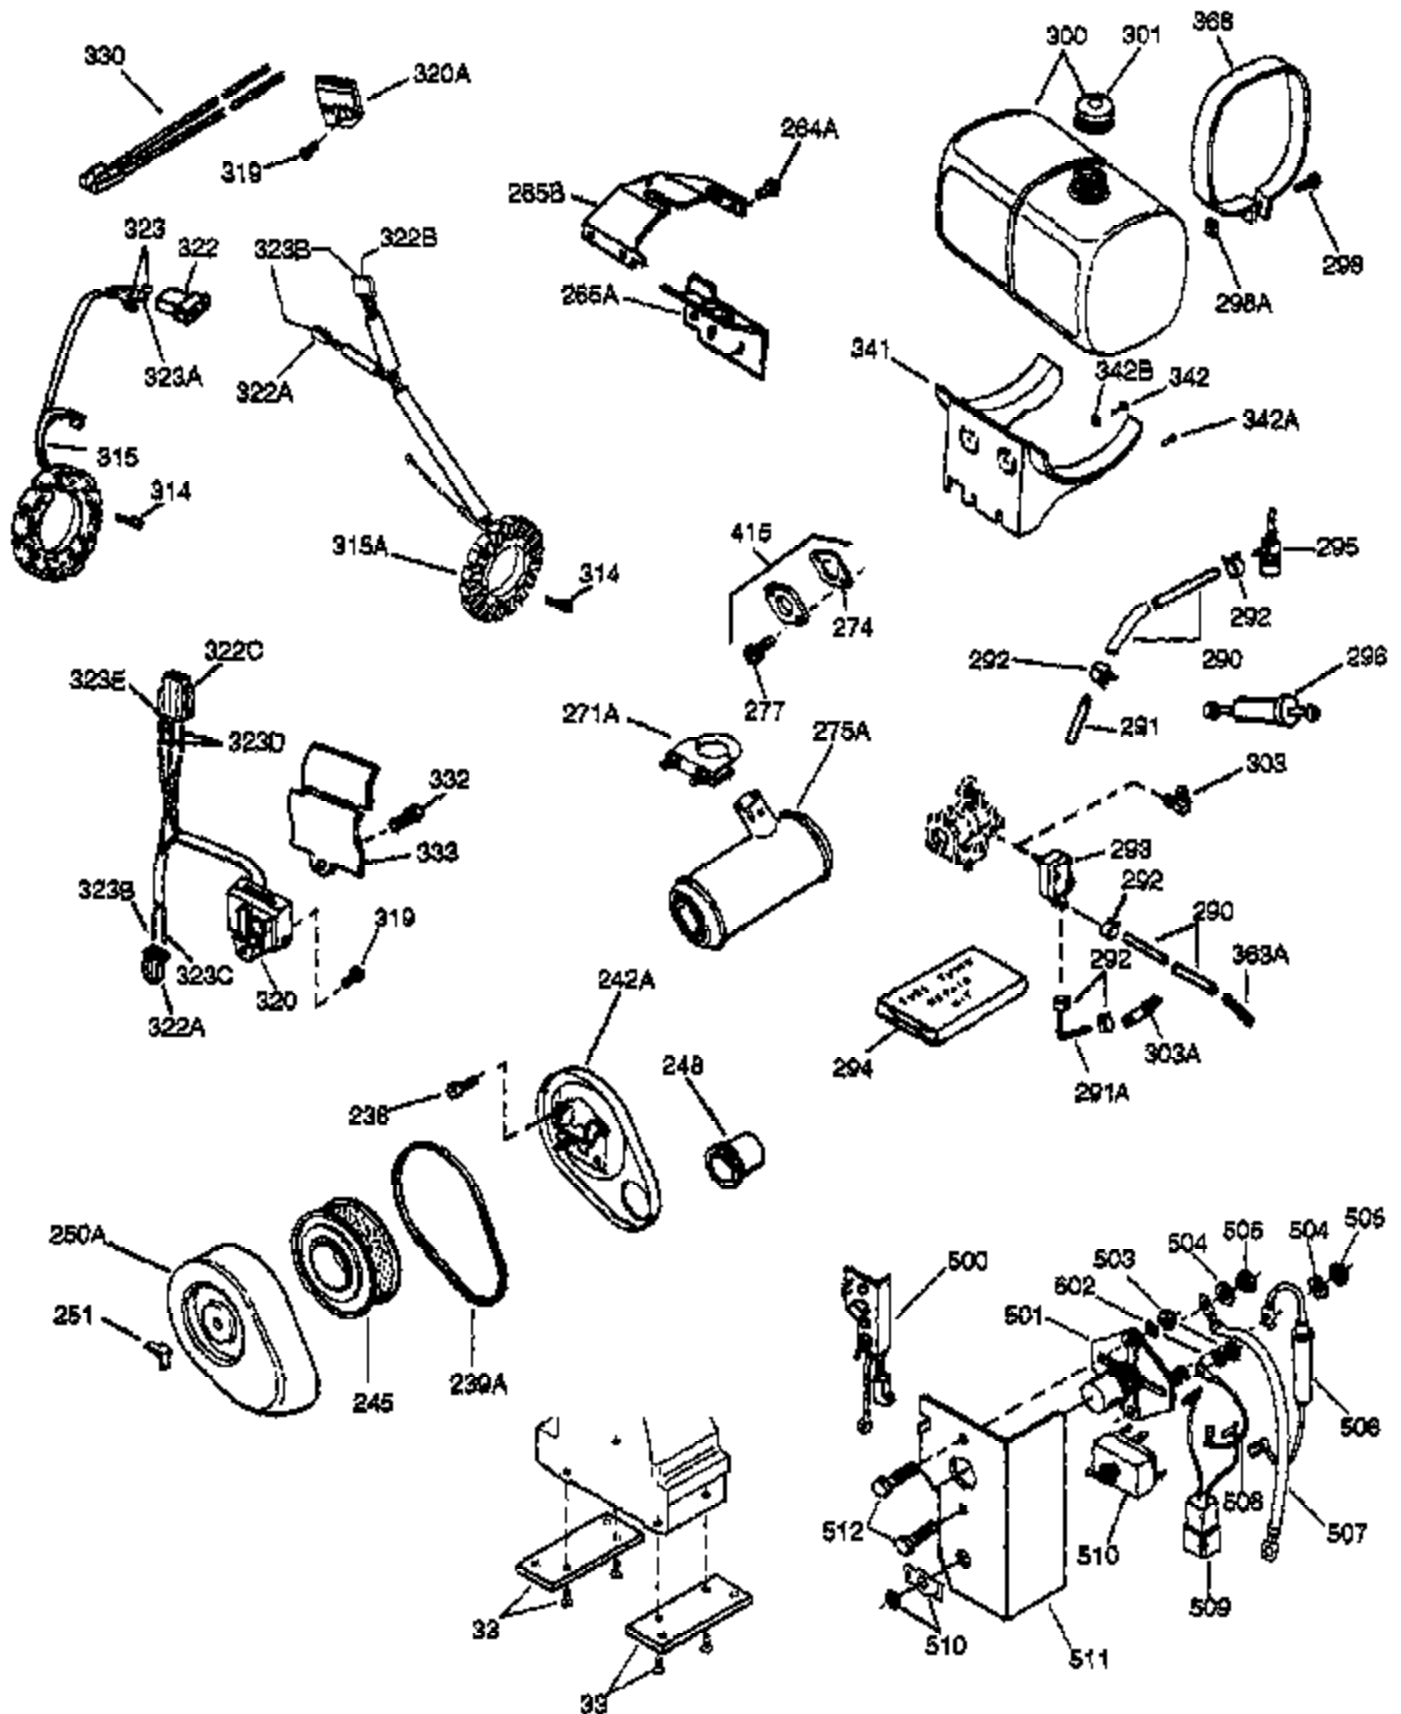

(Page 2 of 2)

IMAGE FILE: ENOH160.2

Ref #	Part Number	Qty	Description
16B	31965	1	Governor Spring Plate
32	31787	1	Washer
144	33484	3	* "O" Ring (Also Incl. in 401)
238	650399	4	Screw, 10-32 x 5/8"
239A	34197	1	Air Cleaner Gasket
245	32008	1	Air Cleaner Filter
248	34194A	1	Air Cleaner Tube
251	650513	1	Wing Nut, 1/4-20
261A	650751	1	Screw, 1/4-20 x 7/16"
271A	35732	1	Muffler Clamp
274	33515A	1	* Exhaust Gasket
290	29774	1	Fuel Line (6.00")
291A	30962	1	Fuel Line
291	29774	1	Fuel Line
292	26460	4	Fuel Line Clamp
292	26460	2	Fuel Line Clamp
293	35807	1	Pulse Pump
294	35791	1	Pulse Pump Repair Kit
295	29683	1	Fuel Shut-Off Valve
298A	650456	1	Lock Washer, 1/4-20
298	650488	1	Screw, 1/4-20 x 1-1/4"
300	33979	1	Fuel Tank (Incl. 301)
301	33032	1	Fuel Cap
303	29634	2	Fuel Fitting
314	650521	2	Screw, 10-32 x 1-1/8"
315	610902	1	Alternator Coil (20 Amp) (Incl.322B,3 23,323E)
319	30063	1	Screw, Torx T-30, 1/4-20 x 1/2"
320	610996	1	Regulator (20 Amp) (Incl.322A,C, 323A ,B,C,D)
322A	610990	1	Connector Body
322B	610903	1	Connector Body
322C	610921	1	Connector Body
323	610905	2	Terminal
323D	610992	1	Terminal
323E	610904	1	Terminal
323A	610991	2	Terminal
323B	610922	1	Terminal
323C	610989	1	Terminal
341	33978	1	Fuel Tank Bracket
342	650786	2	Screw, 1/4-20 x 5/8"
342B	650787	2	Belleville Washer
342A	650785	2	Scrwe, 5/16-18 x 5/8"
355	590452	1	Starter Handle
366A	32143	1	Muffler Nipple
368	33980	1	Fuel Tank Strap
500	730198	1	Switch Ass'y.
501	34616	1	Starter Switch
502	27513	2	Lock Washer
503	650864	2	Nut, 1/4-20
504	8274	2	Lock Washer
505	650586	2	Nut, 5/16-24
506	34620	1	Wire & Fuse
507	34618	1	Starter Wire
508	34619	1	Ground Wire
509	34617	1	Adapter Cord
510	34615	1	Toggle Switch
511	34614	1	Starter Button Bracket
512	792026	2	Screw, 1/4-20 x 7/8"