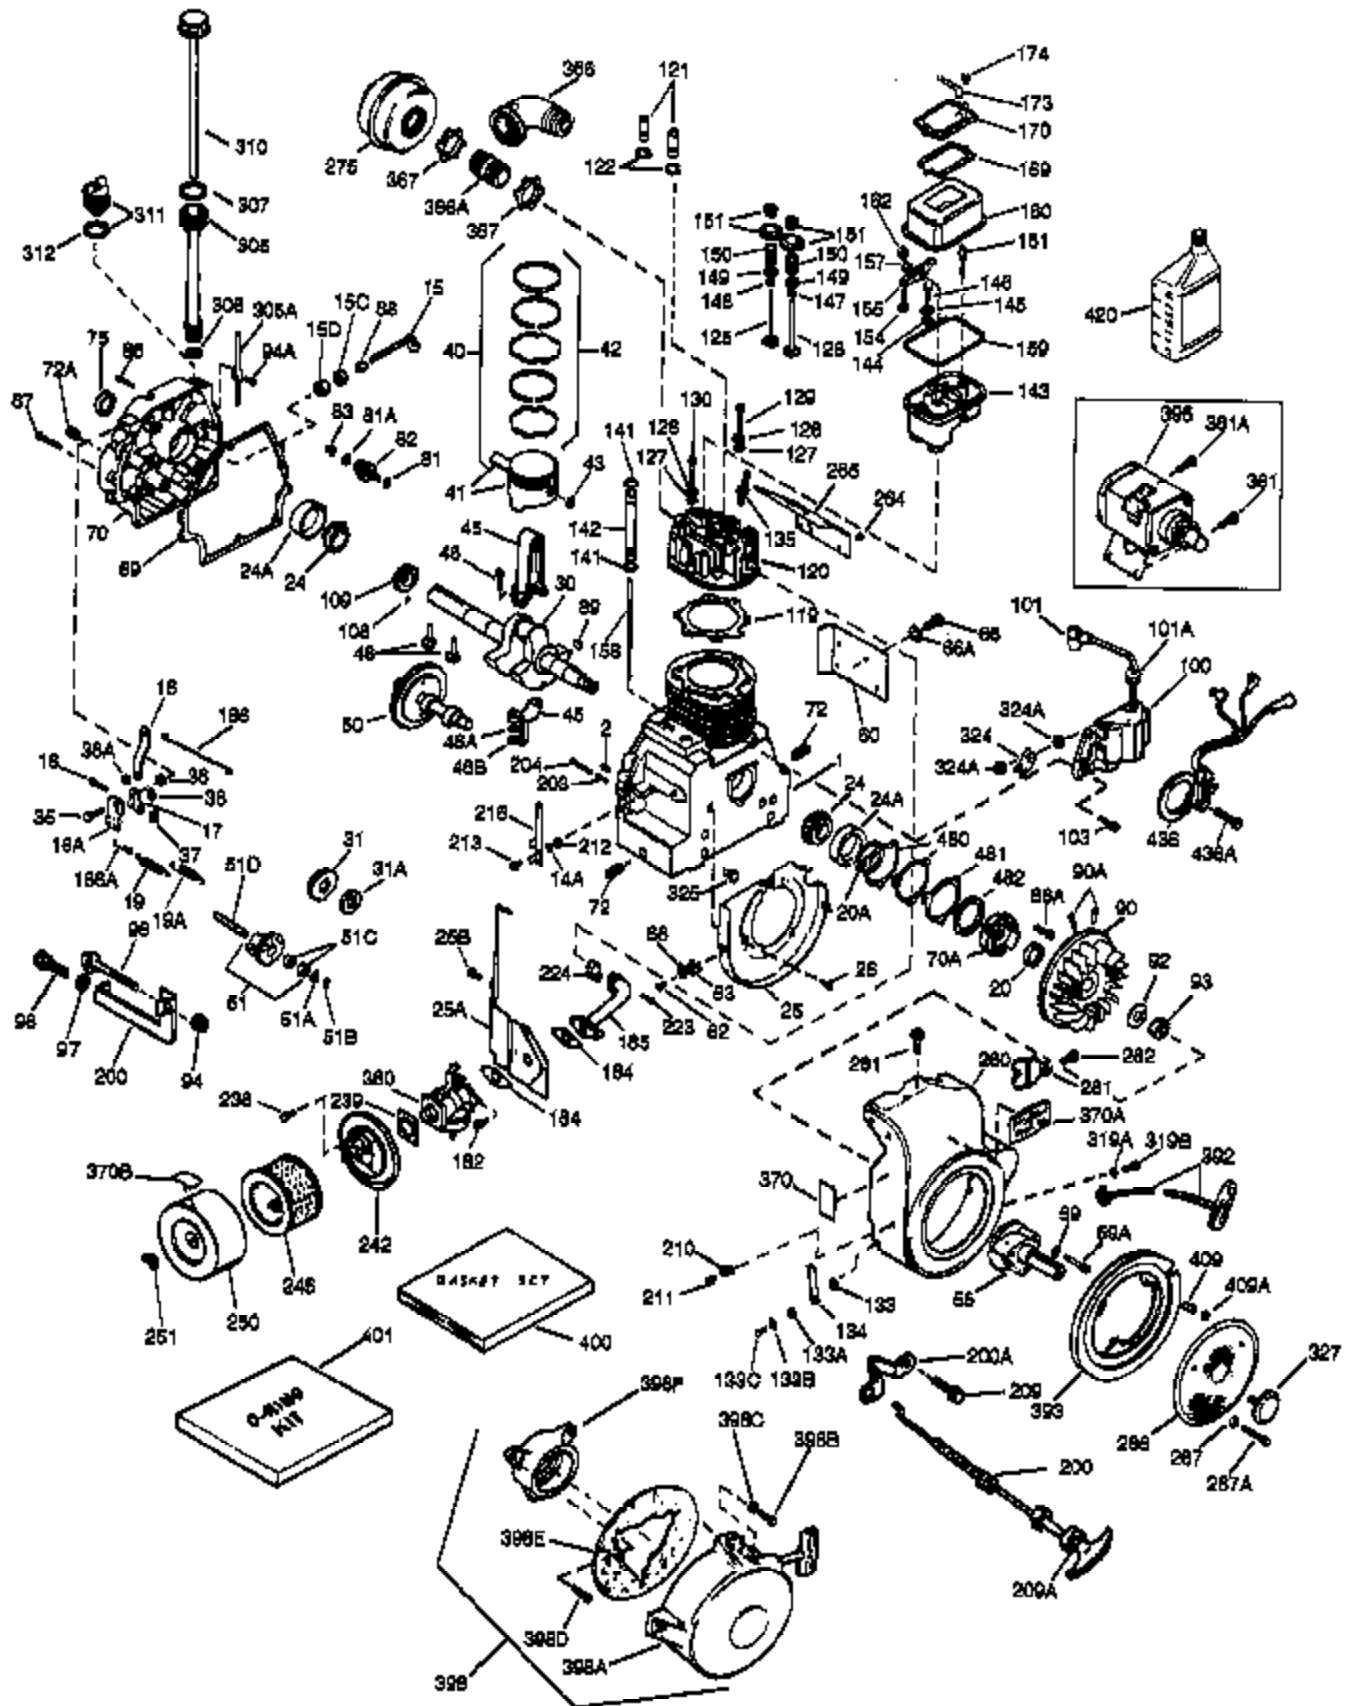

(Page 1 of 2)

IMAGE FILE: ENOH160.2

Ref #	Part Number	Qty	Description
1	33707A	1	Cylinder (Incl. 2, 20 & 72)
2	27652	2	Dowel Pin
14A	28558	1	Washer
15	32425	1	Governor Rod
16B	31965	1	Governor Spring Plate
16	31963	1	Governor Lever
17	31964	1	Governor Lever Clamp
18	650544	1	Screw, Torx T-25, 10-24 x 7/8"
19	31967	1	Extension Spring
20A	32599	1	* "O" Ring
20	31950	1	* Oil Seal
24	31932	2	Tapered Roller Bearing
24A	31928	2	Bearing Cup
25B	650738	1	Screw, 1/4-20 x 5/8"
25	32579	1	Blower Housing Baffle
25A	33477A	1	Air Baffle
26	650561	3	Screw, 1/4-20 x 5/8"
30	33390B	1	Crankshaft
32	31787	1	Washer
35	30312	1	Screw, 10-32 x 1/2"
37	7975	1	Lock Nut, 10-24
38	29193	1	Retaining Ring
38A	650518	1	Washer
40	34511	1	Piston, Pin & Ring Set (Std.)
40	34512	1	Piston, Pin & Ring Set (.010" OS)
40	34513	1	Piston, Pin & Ring Set (.020" OS)
41	32238B	1	Piston & Pin Ass'y. (Std.) (Incl. 43)
41	32239B	1	Piston & Pin Ass'y. (.010" OS) (Incl. 43)
41	32240B	1	Piston & Pin Ass'y. (.020" OS) (Incl. 43)
42	32241	1	Ring Set (Std.)
42	32242	1	Ring Set (.010" OS)
42	32243	1	Ring Set (.020" OS)
43	31919	2	Piston Pin Retaining Ring
45	33093A	1	Connecting Rod Ass'y. (Incl.46 - 46B)
45	34383	1	Connecting Rod Ass'y.(.010" US)(Incl. 46-46B)
45	34384	1	Connecting Rod Ass'y.(.020" US)(Incl. 46-46B)
46	32077	2	Connecting Rod Bolt
46A	26073	2	Washer
46B	28264	2	Nut
48	33472	2	Valve Lifter
50	34752	1	Camshaft (MCR)
60	33479	1	Blower Housing Extension
69	31956B	1	* Cylinder Cover Gasket
70A	32577	1	Cylinder Cover (See Ref. #'s 480-482)
70	34095	1	Cylinder Cover (Incl.15, 38, 75 & 88)
72	31927	2	Oil Drain Plug
75	31950	1	Oil Seal
81	30590A	1	Washer
81A	650745	1	Washer
82	34751	1	Governor Gear Ass'y.
83	35322	1	Governor Spool
86A	792028	3	Screw, 5/16-18 x 7/8"
86	650588	1	Screw, 1/4-20 x 2"
87	650451	8	Screw, 1/4-20 x 1"
88	32426	1	Spacer
89	650592	1	Flywheel Key
90	610909	1	Flywheel (W/Ring Gear) (Incl. 90A)
90A	730201	1	Trigger Pin Kit