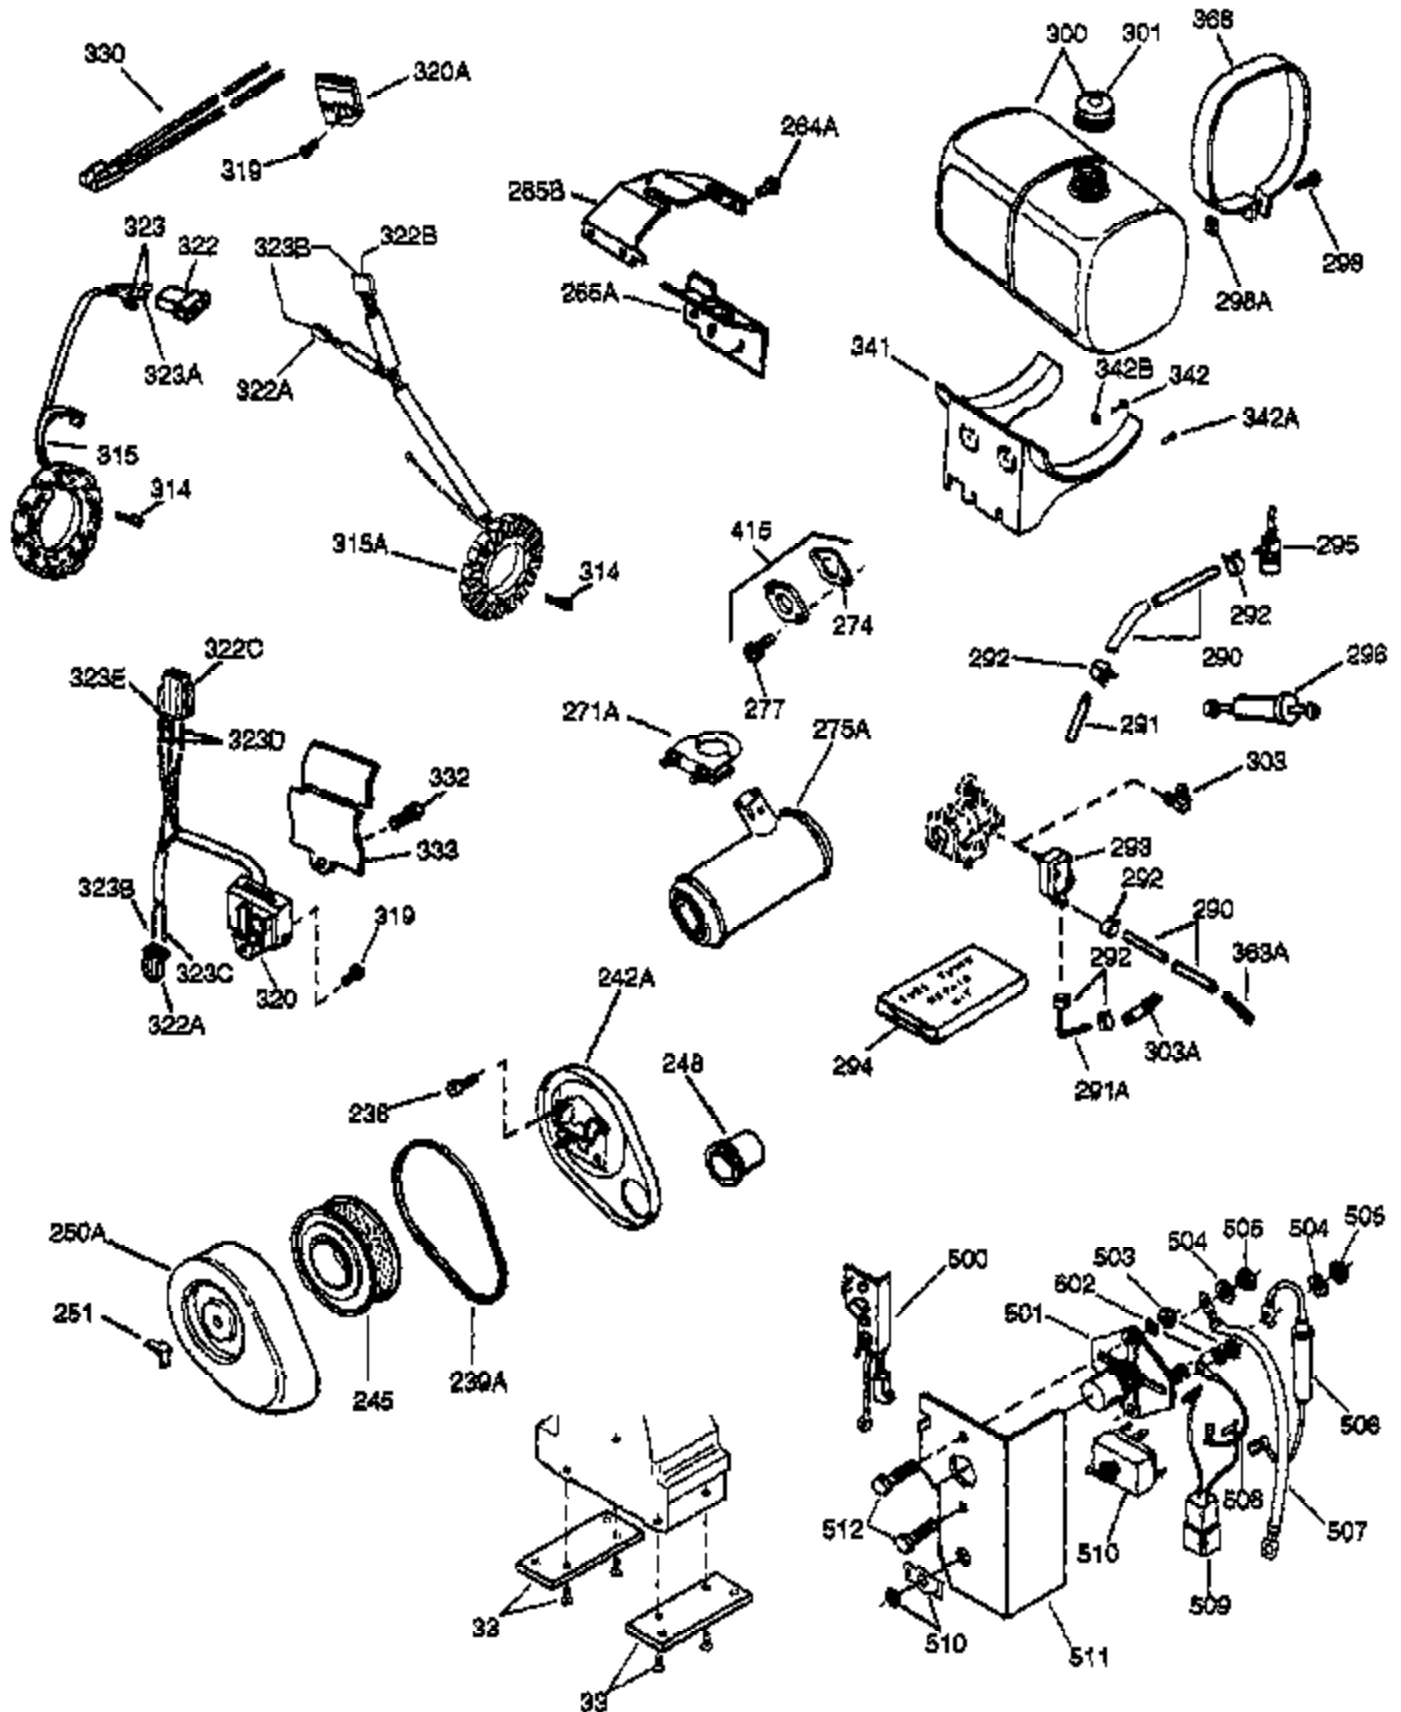

(Page 2 of 2)

IMAGE FILE: ENOH160.2

Ref #	Part Number	Qty	Description
16B	31965	1	Governor Spring Plate
32	31787	1	Washer
144	33484	3	* "O" Ring (Also Incl. in 401)
238	650399	4	Screw, 10-32 x 5/8"
239A	34197	1	* Air Cleaner Gasket
245	32008	1	Air Cleaner Filter
248	34194A	1	Air Cleaner Tube
251	650513	1	Wing Nut 1/4-20
271A	35732	1	Muffler Clamp
290	29774	1	Fuel Line
291A	30962	1	Fuel Line
291	29774	1	Fuel Line
292	26460	4	Fuel Line Clamp
292	26460	2	Fuel Line Clamp
293	35807	1	Pulse Pump
294	35791	1	Pulse Pump Repair Kit
295	29683	1	Fuel Shut-Off Valve
298A	650456	1	Lock Washer, 1/4-20
298	650488	1	Screw, 1/4-20 x 1-1/4"
300	33979	1	Fuel Tank
301	33032	1	Fuel Cap
303	29634	2	Fuel Fitting
314	650521	2	Screw, 10-32 x 1-1/8"
315A	611214	1	Coil (20 Amp) (Incl. 322, 322A & 323)
319	651026	1	Screw 1/4-20 x 1/2"
320A	611215	1	Regulator (20 Amp)
322	610824	1	Connector Body
322A	610921	1	Connector Body
323	610922	2	Terminal
341	33978	1	Fuel Tank Bracket
342	650786	2	Screw, 1/4-20 x 5/8"
342A	650785	2	Screw, 5/16-18 x 5/8"
342B	650787	2	Belleville Washer
366A	32143	1	Muffler Nipple 1" x 4"
368	33980	1	Fuel Tank Strap
500	730198	1	Switch Ass'y.
501	34616	1	Starter Switch
502	27513	2	Lock Washer
503	650864	2	Nut, 1/4-20
504	8274	2	Lock Washer
505	650586	2	Nut, 5/16-24
506	34620	1	Wire & Fuse
507	34618	1	Starter Wire
508	34619	1	Ground Wire
509	34617	1	Adapter Cord
510	34615	1	Toggle Switch
511	34614	1	Starter Button Bracket
512	792026	2	Screw, 1/4-20 x 7/8"