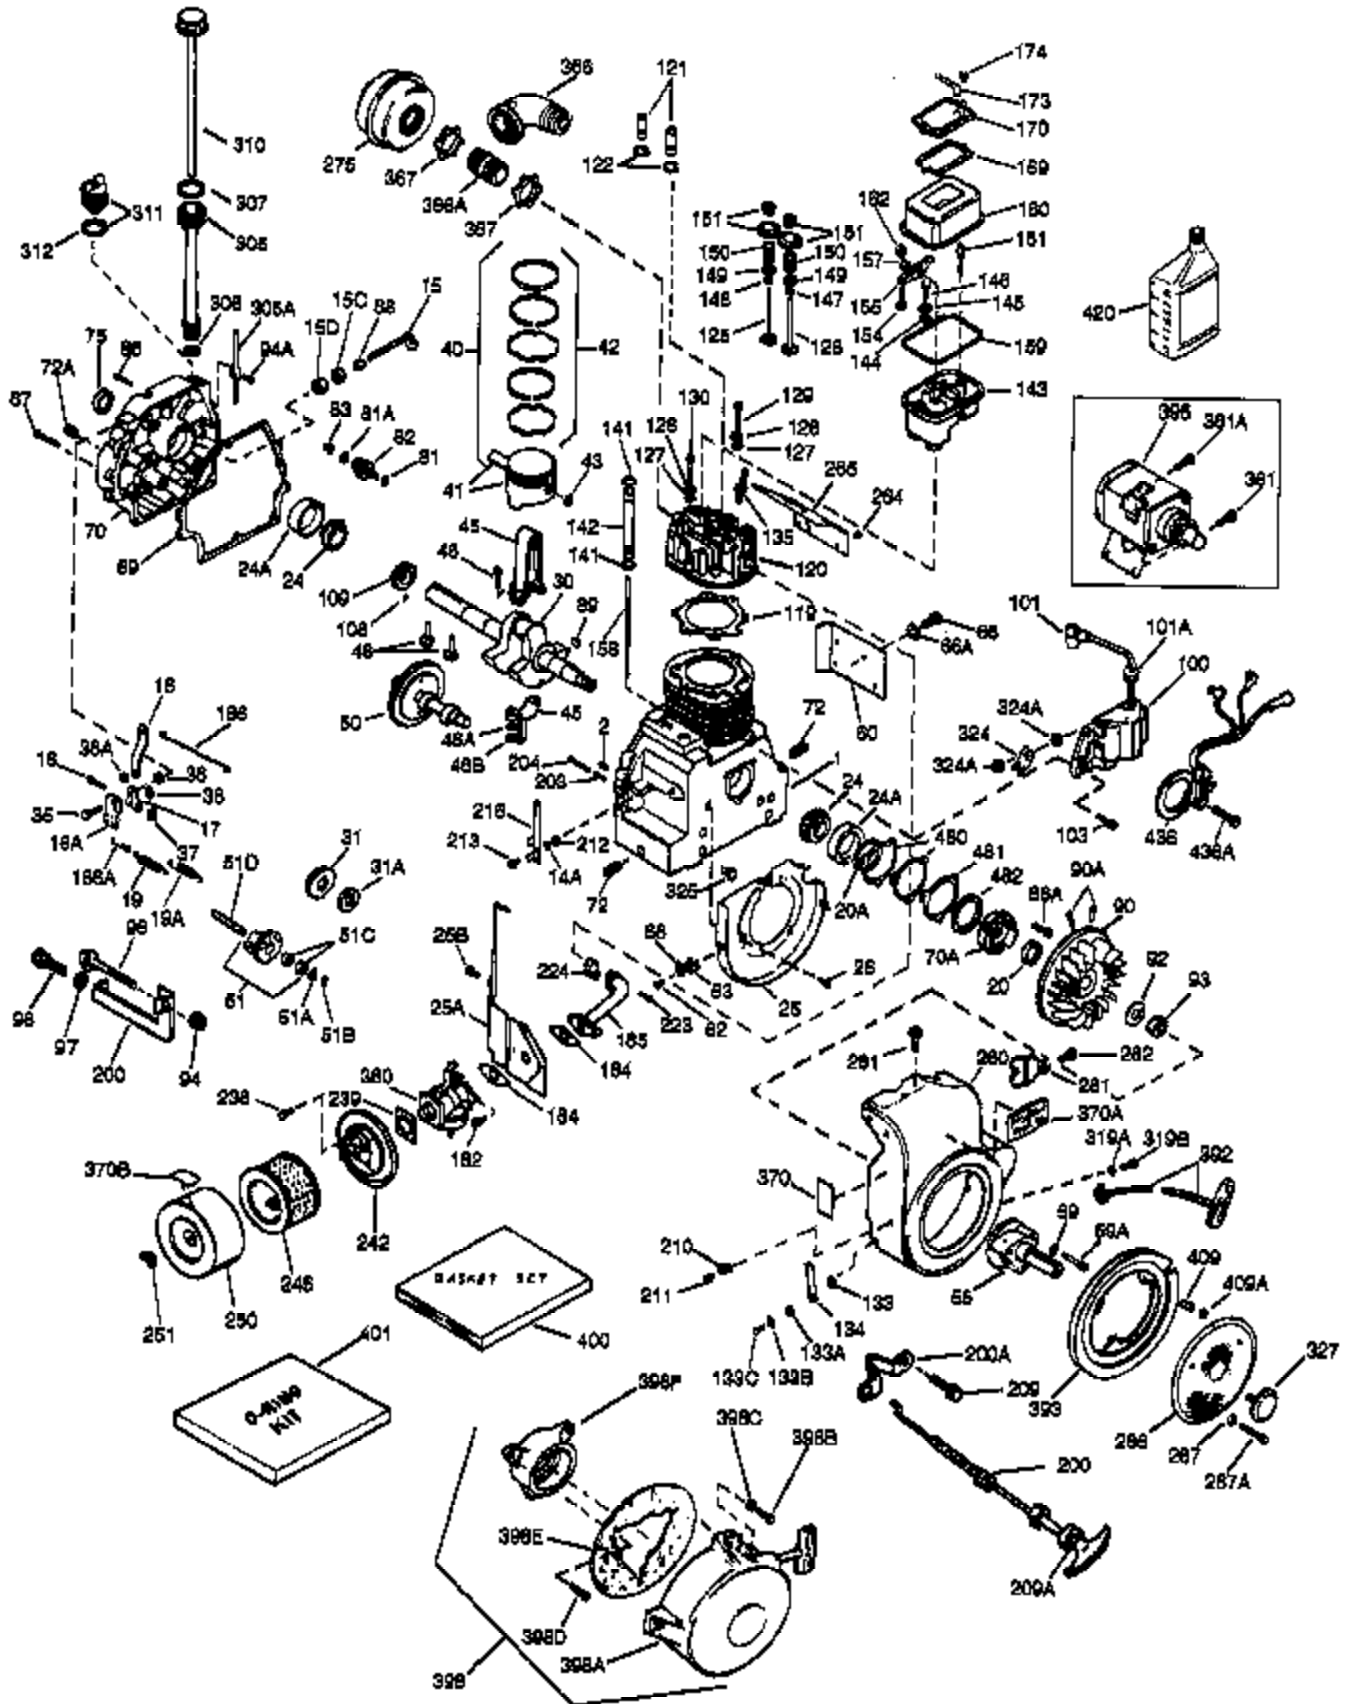

(Page 1 of 2)

IMAGE FILE: ENOH160.2

Ref #	Part Number	Qty	Description
	1 33707A	1	Cylinder (Incl. 2, 20 & 72)
	2 27652	2	Dowel Pin
	14A 28558	1	Washer
	15 32425	1	Governor Rod
	16 31963	1	Governor Lever
	16B 31965	1	Governor Spring Plate
	17 31964	1	Governor Lever Clamp
	18 650544	1	Screw, Torx T-25, 10-24 x 7/8"
	19 31967	1	Extension Spring
	20A 32599	1	* "O" Ring
	20 31950	1	* Oil Seal
	24 31932	2	Tapered Roller Bearing
	24A 31928	2	Bearing Cup
	25A 33477A	1	Air Baffle
	25 32579	1	Blower Housing Baffle
	25B 651031	1	Screw, 1/4-20 x 9/16"
	26 650561	3	Screw, 1/4-20 x 5/8"
	30 33390B	1	Crankshaft
	32 31787	1	Washer
	35 30312	1	Screw, 10-32 x 1/2"
	37 7975	1	Lock Nut, 10-24
	38 29193	1	Retaining Ring
	38A 650518	1	Washer
	40 34511	1	Piston, Pin & Ring Set (Std.)
	40 34512	1	Piston, Pin & Ring Set (.010" OS)
	40 34513	1	Piston, Pin & Ring Set (.020" OS)
	41 32238B	1	Piston & Pin Ass'y. (Std.) (Incl. 43)
	41 32239B	1	Piston & Pin Ass'y. (.010" OS) (Incl. 43)
	41 32240B	1	Piston & Pin Ass'y. (.020" OS) (Incl. 43)
	42 32241	1	Ring Set (Std.)
	42 32242	1	Ring Set (.010" OS)
	42 32243	1	Ring Set (.020" OS)
	43 31919	2	Piston Pin Retaining Ring
	45 33093A	1	Connecting Rod Ass'y. (Incl.46 - 46B)
	45 34383	1	Connecting Rod Ass'y.(.010" US)(Incl. 46-46B)
	45 34384	1	Connecting Rod Ass'y.(.020" US)(Incl. 46-46B)
	46B 28264	2	Nut
	46 32077	2	Connecting Rod Bolt
	46A 26073	2	Washer
	48 33472	2	Valve Lifter
	50 34752	1	Camshaft (MCR)
	60 33479	1	Blower Housing Extension
	69 31956B	1	* Cylinder Cover Gasket
	70 34095	1	Cylinder Cover (Incl.15, 38, 75 & 88)
	70A 32577	1	Cylinder Cover (See Ref. #'s 480-482)
	72 31927	2	Oil Drain Plug
	72A 28534	1	Oil Drain Plug
	75 31950	1	Oil Seal
	81 30590A	1	Washer
	81A 650745	1	Washer
	82 34751	1	Governor Gear Ass'y.
	83 35322	1	Governor Spool
	86A 792028	3	Screw, 5/16-18 x 7/8"
	86 650588	1	Screw, 1/4-20 x 2"
	87 650451	8	Screw, 1/4-20 x 1"
	88 32426	1	Spacer
	89 650592	1	Flywheel Key
	90 610909	1	Flywheel (w/ring gear) (Incl. 90A)