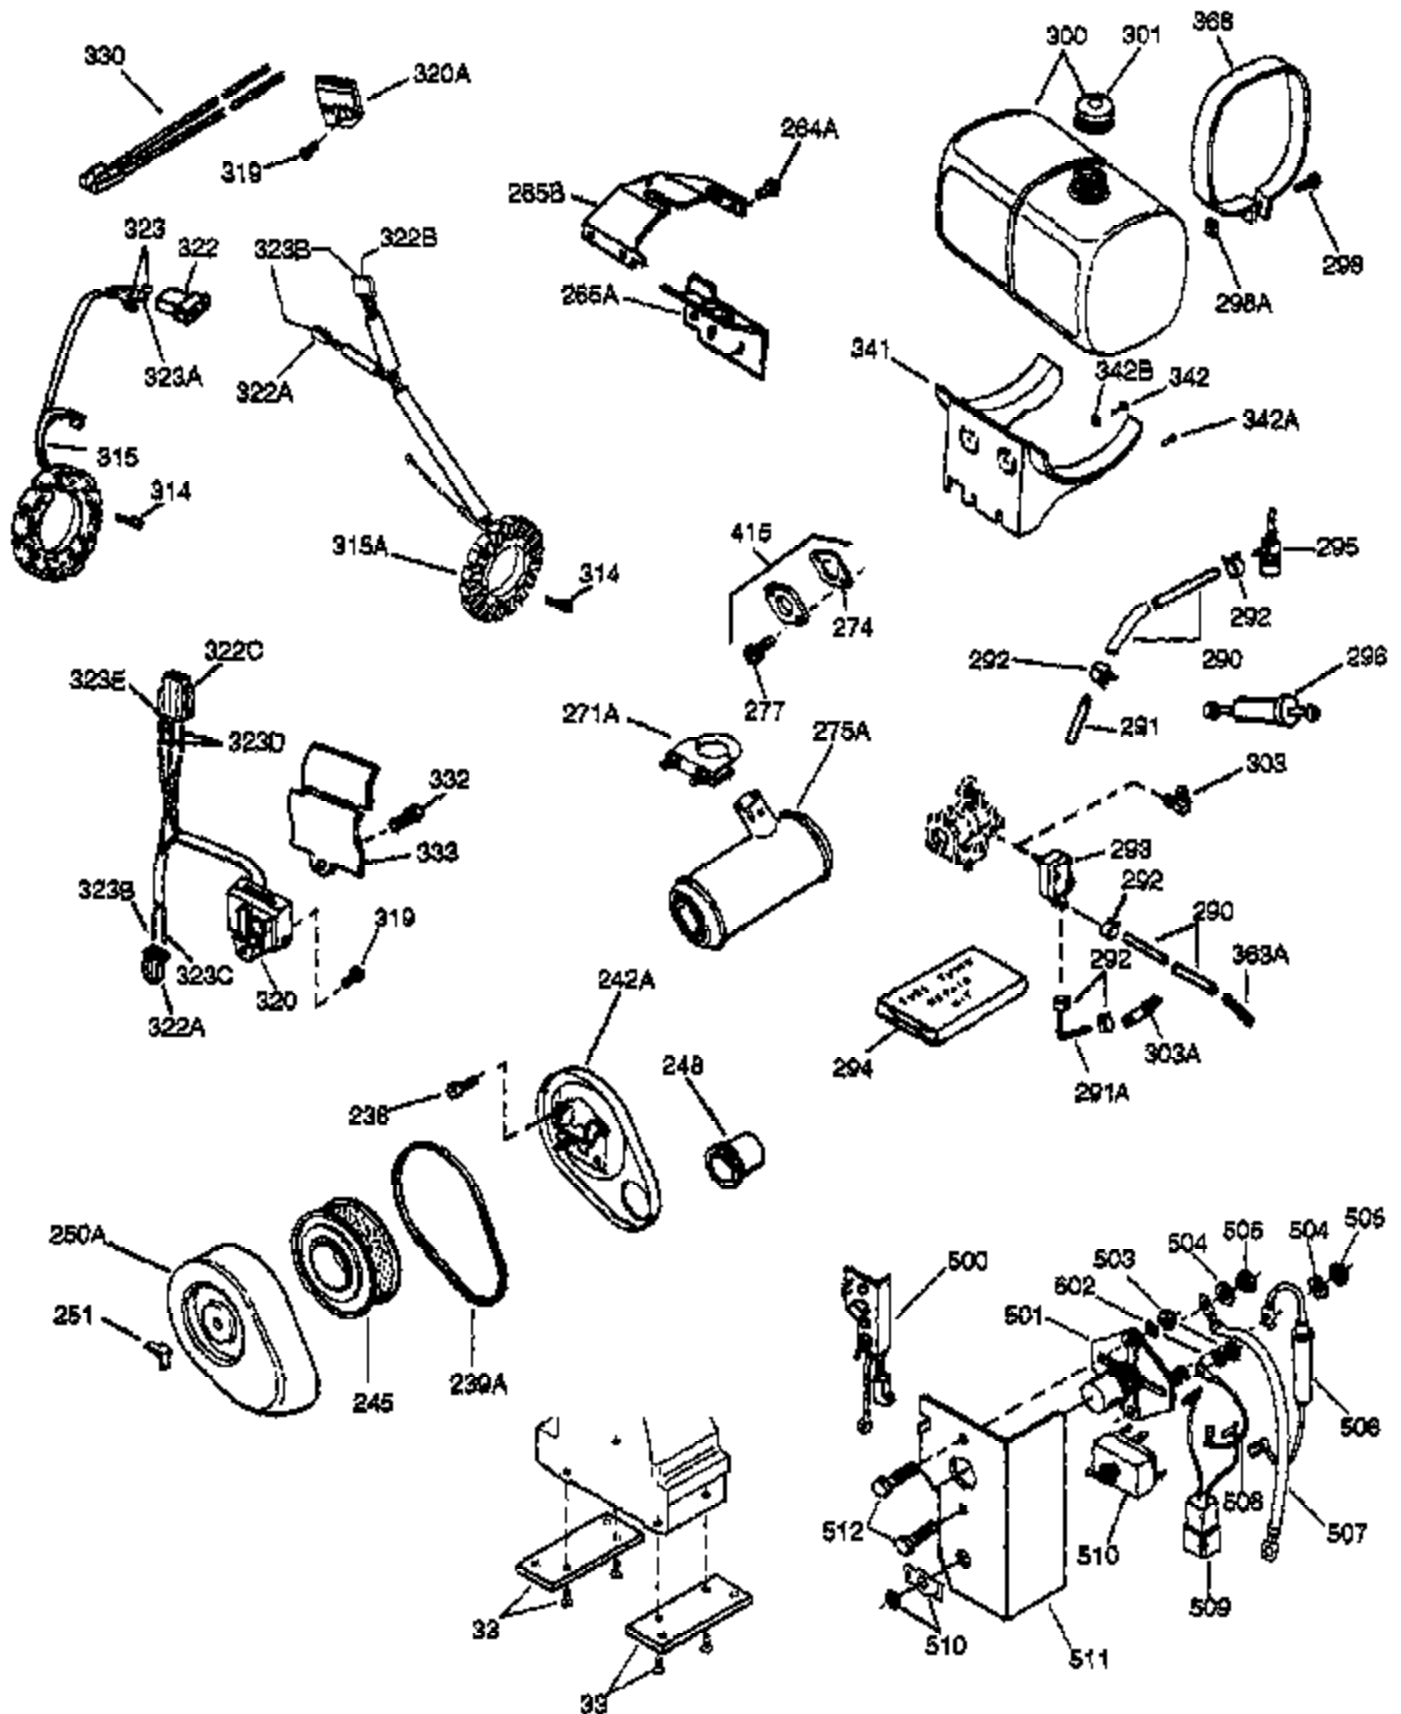

(Page 2 of 2)

IMAGE FILE: ENOH160.2

Ref #	Part Number	Qty	Description
16B	31965	1	Governor Spring Plate
32	31787	1	Washer
144	33484	3	* "O" Ring (Also Incl. in 401)
238	650399	4	Screw, 10-32 x 5/8"
239A	34197	1	* Air Cleaner Gasket
245	32008	1	Air Cleaner Filter
248	34194A	1	Air Cleaner Tube
251	650513	1	Wing Nut 1/4-20
271A	35732	1	Muffler Clamp
290	29774	1	Fuel Line
291A	30962	1	Fuel Line
291	29774	1	Fuel Line
292	26460	4	Fuel Line Clamp
292	26460	2	Fuel Line Clamp
293	35807	1	Pulse Pump
294	35791	1	Pulse Pump Repair Kit
295	29683	1	Fuel Shut-Off Valve
298A	650456	1	Lock Washer, 1/4-20
298	650488	1	Screw, 1/4-20 x 1-1/4"
300	33979	1	Fuel Tank
301	33032	1	Fuel Cap
303	29634	2	Fuel Fitting
314	650521	2	Screw, 10-32 x 1-1/8"
315A	611214	1	Coil (20 Amp) (Incl. 322, 322A & 323)
319	651026	1	Screw 1/4-20 x 1/2"
320A	611215	1	Regulator (20 Amp)
322	610824	1	Connector Body
322A	610921	1	Connector Body
323	610922	2	Terminal
341	33978	1	Fuel Tank Bracket
342	650786	2	Screw, 1/4-20 x 5/8"
342A	650785	2	Screw, 5/16-18 x 5/8"
342B	650787	2	Belleville Washer
366A	32143	1	Muffler Nipple 1" x 4"
368	33980	1	Fuel Tank Strap
500	730198	1	Switch Ass'y.
501	34616	1	Starter Switch
502	27513	2	Lock Washer
503	650864	2	Nut, 1/4-20
504	8274	2	Lock Washer
505	650586	2	Nut, 5/16-24
506	34620	1	Wire & Fuse
507	34618	1	Starter Wire
508	34619	1	Ground Wire
509	34617	1	Adapter Cord
510	34615	1	Toggle Switch
511	34614	1	Starter Button Bracket
512	792026	2	Screw, 1/4-20 x 7/8"