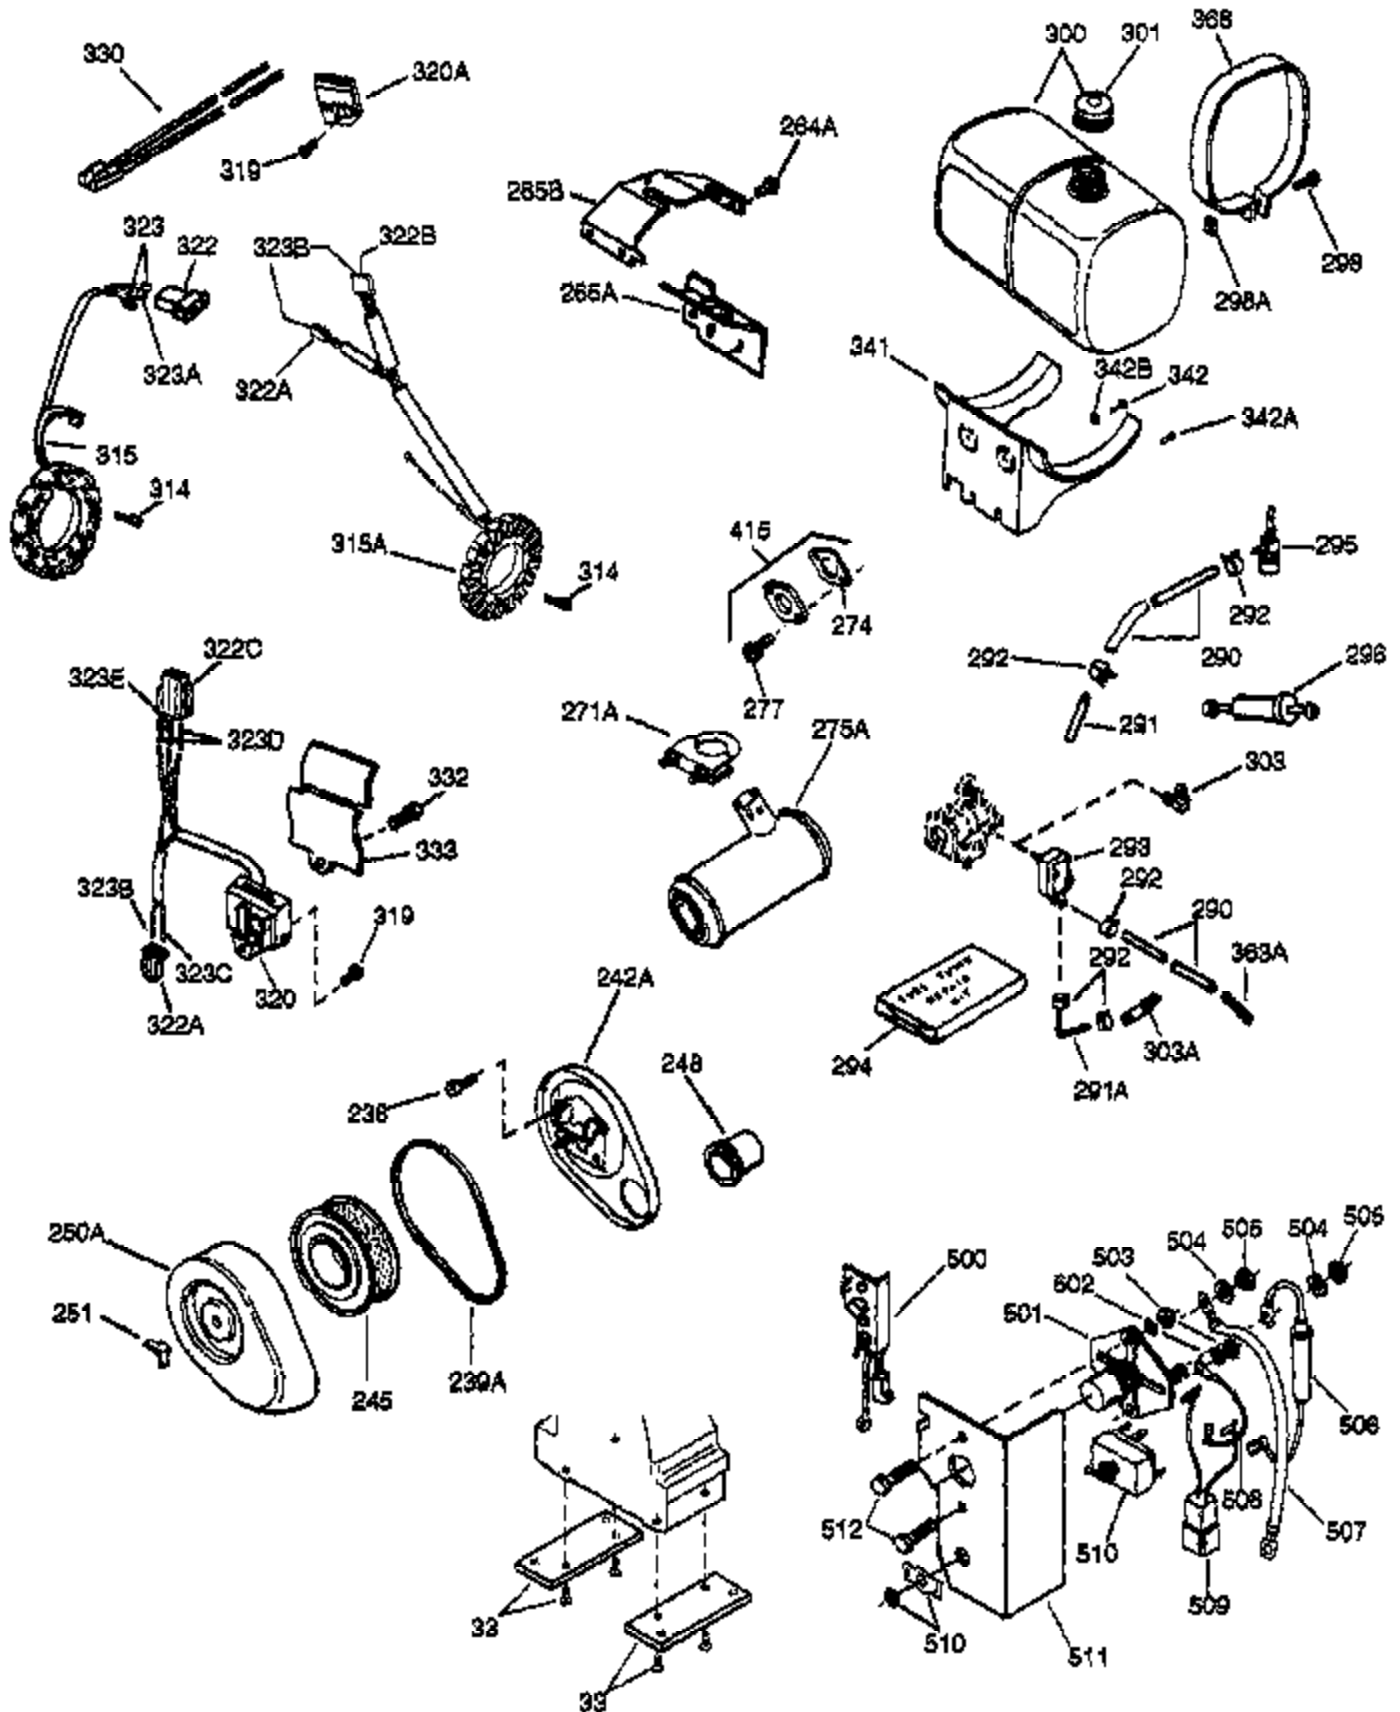

(Page 2 of 2)

IMAGE FILE: ENOH160.2

Ref #	Part Number	Qty	Description
16B	31965	1	Governor Spring Plate
144	33484	3	* "O" Ring (Also Incl. in 401)
238	650399	4	Screw, 10-32 x 5/8"
239A	34197	1	Air Cleaner Gasket
245	32008	1	Air Cleaner Filter
248	34194A	1	Air Cleaner Tube
251	650513	1	Wing Nut, 1/4-20
261A	650751	1	Screw, 1/4-20 x 7/16"
265A	34284	1	Cylinder Head Cover
274	33515A	1	* Exhaust Gasket
290	29774	1	Fuel Line (6.00")
291A	29774	1	Fuel Line
291	30962	2	Fuel Line
292	26460	4	Fuel Line Clamp
293	35807	1	Pulse Pump
294	35791	1	Pulse Pump Repair Kit
295	29683	1	Fuel Shut-Off Valve
298A	650456	1	Lock Nut, 1/4-20
298	650488	1	Screw, 1/4-20 x 1-1/4"
300	33979	1	Fuel Tank (Incl. 301)
301	33032	1	Fuel Cap
303A	29634	2	Fuel Fitting
332	650736	1	Screw, 10-16 x 3/8"
333	34276	1	Regulator Cover
341	33978	1	Fuel Tank Bracket
342A	650785	2	Screw, 5/16-18 x 5/8"
342B	650787	2	Belleville Washer
342	650786	2	Screw, 1/4-20 x 5/8"
355	590452	1	Starter Handle
366A	32143	1	Muffler Nipple
368	33980	1	Fuel Tank Strap
436B	650399	2	Screw, 10-32 x 5/8"