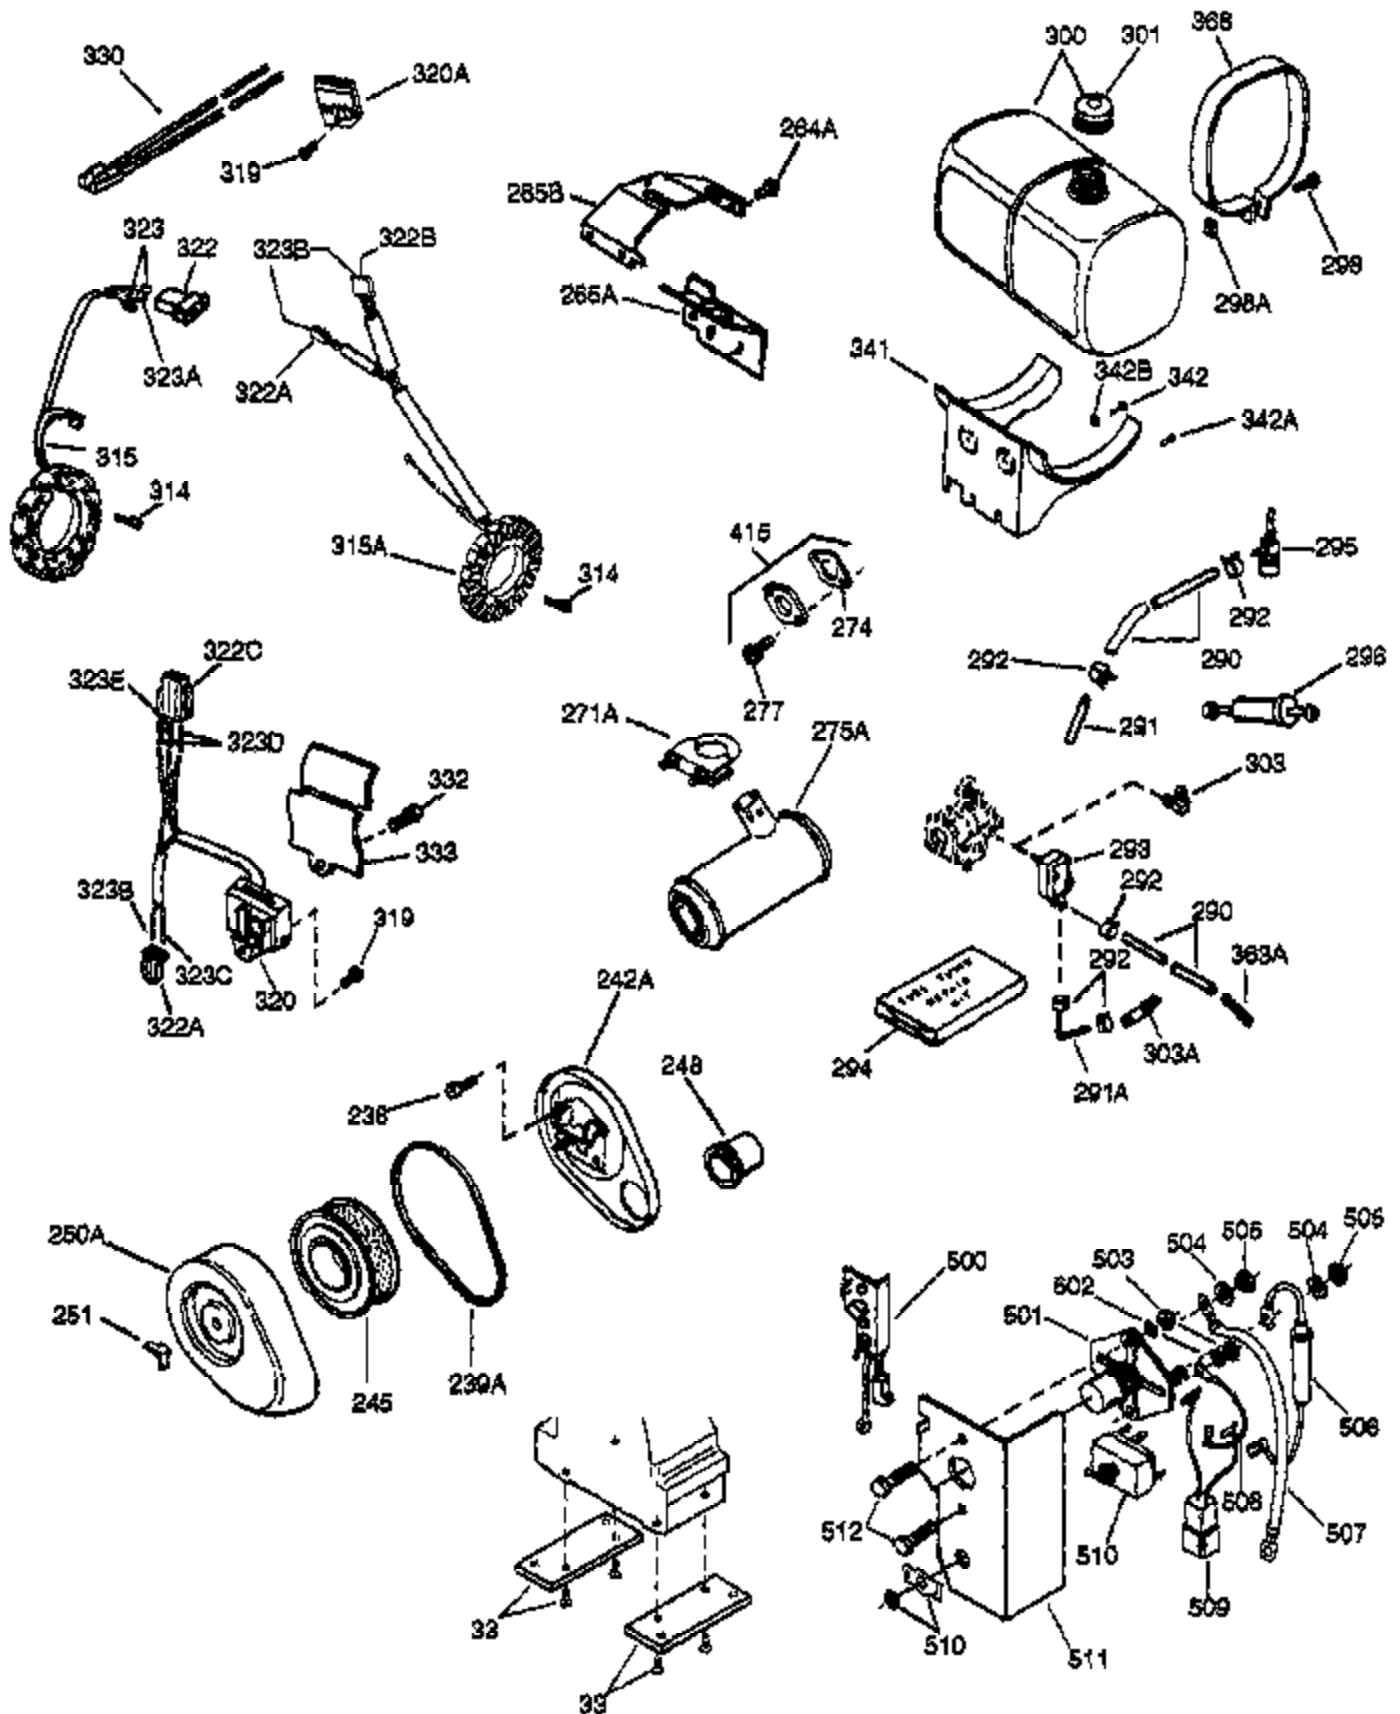

(Page 2 of 2)

IMAGE FILE: ENOH160.2

Ref #	Part Number	Qty	Description
16B	31965	1	Governor Spring Plate
144	33484	3	* "O" Ring (Also Incl. in 401)
238	650399	4	Screw, 10-32 x 5/8"
239A	34197	1	Air Cleaner Gasket
245	32008	1	Air Cleaner Filter
248	34194A	1	Air Cleaner Tube
251	650513	1	Wing Nut, 1/4-20
261A	650751	1	Screw, 1/4-20 x 7/16"
265A	34284	1	Cylinder Head Cover
274	33515A	1	* Exhaust Gasket
290	29774	1	Fuel Line (6.00")
291	30962	2	Fuel Line
291A	29774	1	Fuel Line
292	26460	4	Fuel Line Clamp
293	35807	1	Pulse Pump
294	35791	1	Pulse Pump Repair Kit
295	29683	1	Fuel Shut-Off Valve
298	650488	1	Screw, 1/4-20 x 1-1/4"
298A	650456	1	Lock Nut, 1/4-20
300	33979	1	Fuel Tank (Incl. 301)
301	33032	1	Fuel Cap
303	29634	2	Fuel Fitting
332	650736	1	Screw, 10-16 x 3/8"
333	34276	1	Regulator Cover
341	33978	1	Fuel Tank Bracket
342	650786	2	Screw, 1/4-20 x 5/8"
342B	650787	2	Belleville Washer
342A	650785	2	Screw, 5/16-18 x 5/8"
355	590452	1	Starter Handle
366A	32143	1	Muffler Nipple
368	33980	1	Fuel Tank Strap
436B	650399	2	Screw, 10-32 x 5/8"