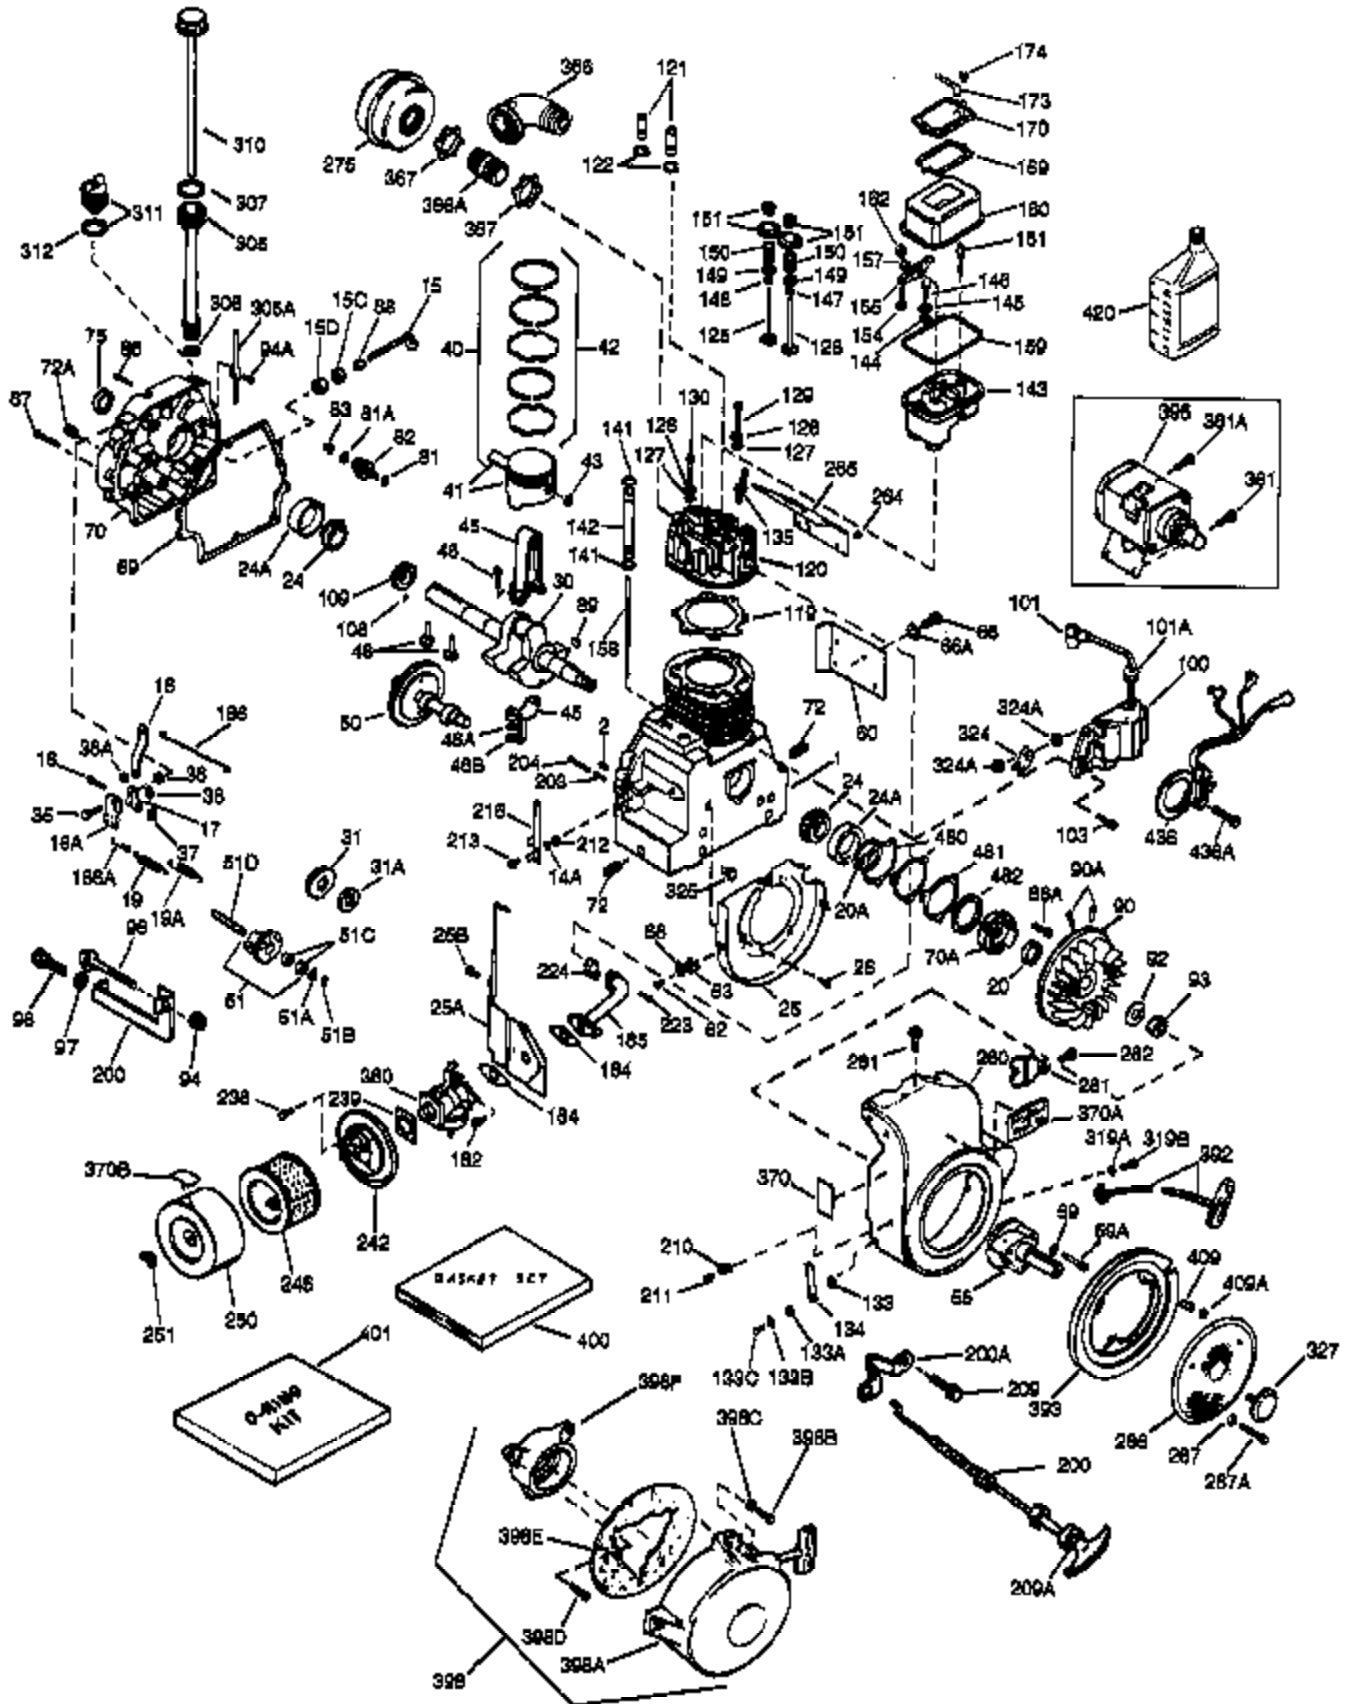

(Page 1 of 2)

IMAGE FILE: ENOH160.2

Ref #	Part Number	Qty	Description
1	33707A	1	Cylinder (Incl. 2, 20 & 72)
2	27652	2	Dowel Pin
14A	28558	1	Washer
15	32425	1	Governor Rod
16	31963	1	Governor Lever
16B	31965	1	Governor Spring Plate
17	31964	1	Governor Lever Clamp
18	650544	1	Screw, Torx T-25, 10-24 x 7/8"
19	31967	1	Extension Spring
20A	32599	1	* "O" Ring
20	31950	1	* Oil Seal
24	31932	2	Tapered Roller Bearing
24A	31928	2	Bearing Cup
25A	34285	1	Air Baffle
25	32579	1	Blower Housing Baffle
25B	650738	1	Screw, 1/4-20 x 5/8"
26	650561	3	Screw, 1/4-20 x 5/8"
30	34169A	1	Crankshaft
35	30312	1	Screw, 10-32 x 1/2"
37	7975	1	Lock Nut, 10-24
38A	650518	1	Washer
38	29193	1	Retaining Ring
40	34511	1	Piston, Pin & Ring Set (Std.)
40	34512	1	Piston, Pin & Ring Set (.010" OS)
40	34513	1	Piston, Pin & Ring Set (.020" OS)
41	32238B	1	Piston & Pin Ass'y. (Std.) (Incl. 43)
41	32239B	1	Piston & Pin Ass'y. (.010" OS) (Incl. 43)
41	32240B	1	Piston & Pin Ass'y. (.020" OS) (Incl. 43)
42	32241	1	Ring Set (Std.)
42	32242	1	Ring Set (.010" OS)
42	32243	1	Ring Set (.020" OS)
43	31919	2	Piston Pin Retaining Ring
45	33093A	1	Connecting Rod Ass'y. (Incl.46 - 46B)
45	34383	1	Connecting Rod Ass'y.(.010" US)(Incl. 46-46B)
45	34384	1	Connecting Rod Ass'y.(.020" US)(Incl. 46-46B)
46	32077	2	Connecting Rod Bolt
46A	26073	2	Washer
46B	28264	2	Nut
48	33472	2	Valve Lifter
50	34752	1	Camshaft (MCR)
62	650760	1	Screw, 8-32 x 3/8"
63	28545	1	Grommet
66	30063	2	Screw, Torx T-30, 1/4-20 x 1/2"
68	33356	1	Ground Terminal
69	31956B	1	* Cylinder Cover Gasket
70	32685	1	Cylinder Cover (Incl. 15,38,72,75,88)
70A	32577	1	Cylinder Cover (See Ref. #'s 480-482)
72	31927	2	Oil Drain Plug
75	31950	1	Oil Seal
81	30590A	1	Washer
81A	650745	1	Washer
82	34751	1	Governor Gear Ass'y.
83	35322	1	Governor Spool
86A	792028	3	Screw, 5/16-18 x 7/8"
86	650588	1	Screw, 1/4-20 x 2"
87	650451	8	Screw, 1/4-20 x 1"
88	32426	1	Spacer
89	650592	1	Flywheel Key