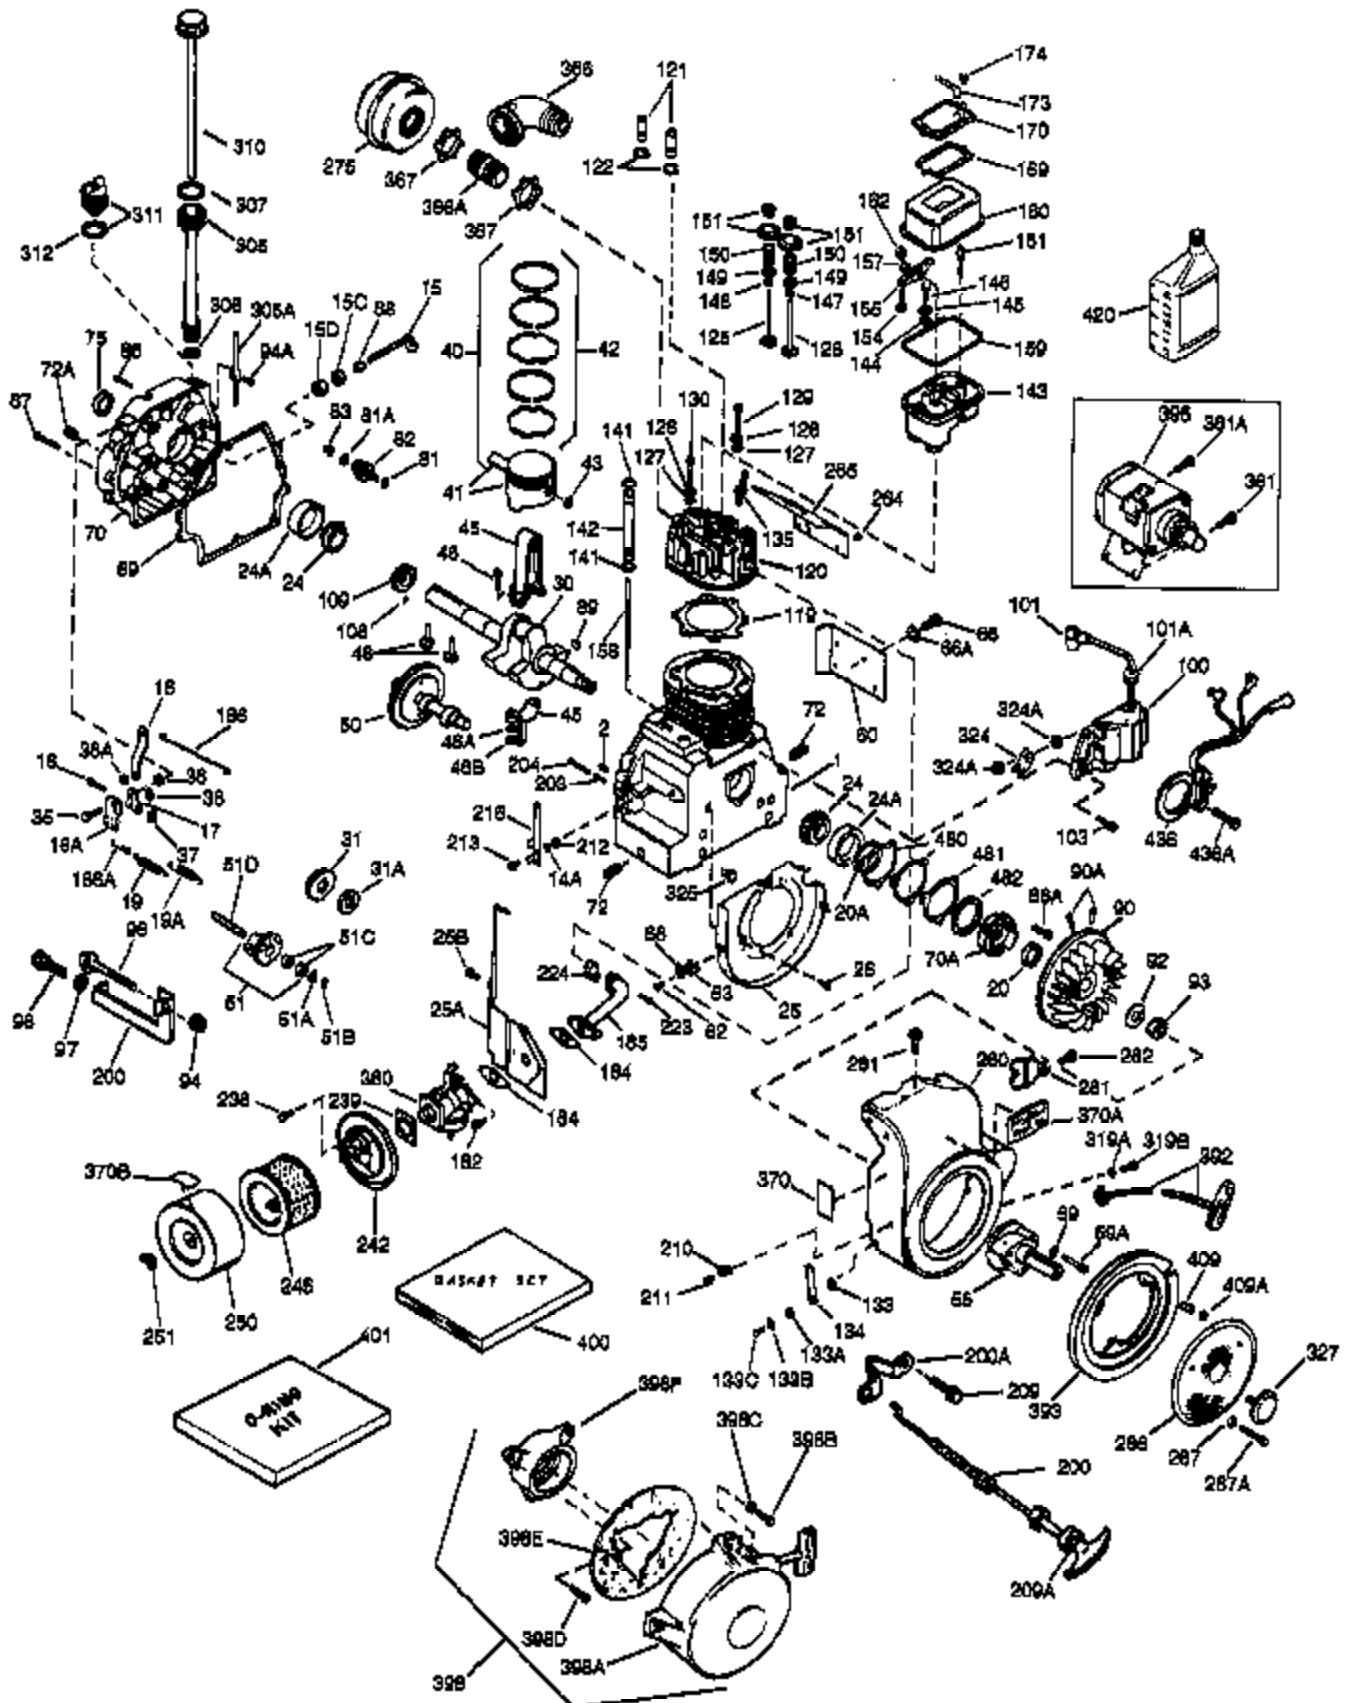

(Page 1 of 2)

IMAGE FILE: ENOH160.2

Ref #	Part Number	Qty	Description
1	33707A	1	Cylinder (Incl. 2, 20 & 72)
2	27652	2	Dowel Pin
14A	28558	1	Washer
15	32425	1	Governor Rod
16	31963	1	Governor Lever
16B	31965	1	Governor Spring Plate
17	31964	1	Governor Lever Clamp
18	650544	1	Screw, Torx T-25, 10-24 x 7/8"
19	31967	1	Extension Spring
20A	32599	1	* "O" Ring
20	31950	1	* Oil Seal
24	31932	2	Tapered Roller Bearing
24A	31928	2	Bearing Cup
25A	34285	1	Air Baffle
25	32579	1	Blower Housing Baffle
25B	650738	1	Screw, 1/4-20 x 5/8"
26	650561	3	Screw, 1/4-20 x 5/8"
30	33420B	1	Crankshaft
35	30312	1	Screw, 10-32 x 1/2"
37	7975	1	Lock Nut, 10-24
38A	650518	1	Washer
38	29193	1	Retaining Ring
40	34511	1	Piston, Pin & Ring Set (Std.)
40	34512	1	Piston, Pin & Ring Set (.010" OS)
40	34513	1	Piston, Pin & Ring Set (.020" OS)
41	32238B	1	Piston & Pin Ass'y. (Std.) (Incl. 43)
41	32239B	1	Piston & Pin Ass'y. (.010" OS) (Incl. 43)
41	32240B	1	Piston & Pin Ass'y. (.020" OS) (Incl. 43)
42	32241	1	Ring Set (Std.)
42	32242	1	Ring Set (.010" OS)
42	32243	1	Ring Set (.020" OS)
43	31919	2	Piston Pin Retaining Ring
45	33093A	1	Connecting Rod Ass'y. (Incl.46 - 46B)
45	34383	1	Connecting Rod Ass'y.(.010" US)(Incl. 46-46B)
45	34384	1	Connecting Rod Ass'y.(.020" US)(Incl. 46-46B)
46	32077	2	Connecting Rod Bolt
46A	26073	2	Washer
46B	28264	2	Nut
48	33472	2	Valve Lifter
50	34752	1	Camshaft (MCR)
62	650760	1	Screw, 8-32 x 3/8"
63	28545	1	Grommet
66	30063	2	Screw, Torx T-30, 1/4-20 x 1/2"
68	33356	1	Ground Terminal
69	31956B	1	* Cylinder Cover Gasket
70	32685	1	Cylinder Cover (Incl. 15,38,72,75,88)
70A	32577	1	Cylinder Cover (See Ref. #'s 480-482)
72	31927	2	Oil Drain Plug
75	31950	1	Oil Seal
81	30590A	1	Washer
81A	650745	1	Washer
82	34751	1	Governor Gear Ass'y.
83	35322	1	Governor Spool
86A	792028	3	Screw, 5/16-18 x 7/8"
86	650588	1	Screw, 1/4-20 x 2"
87	650451	8	Screw, 1/4-20 x 1"
88	32426	1	Spacer
89	650592	1	Flywheel Key