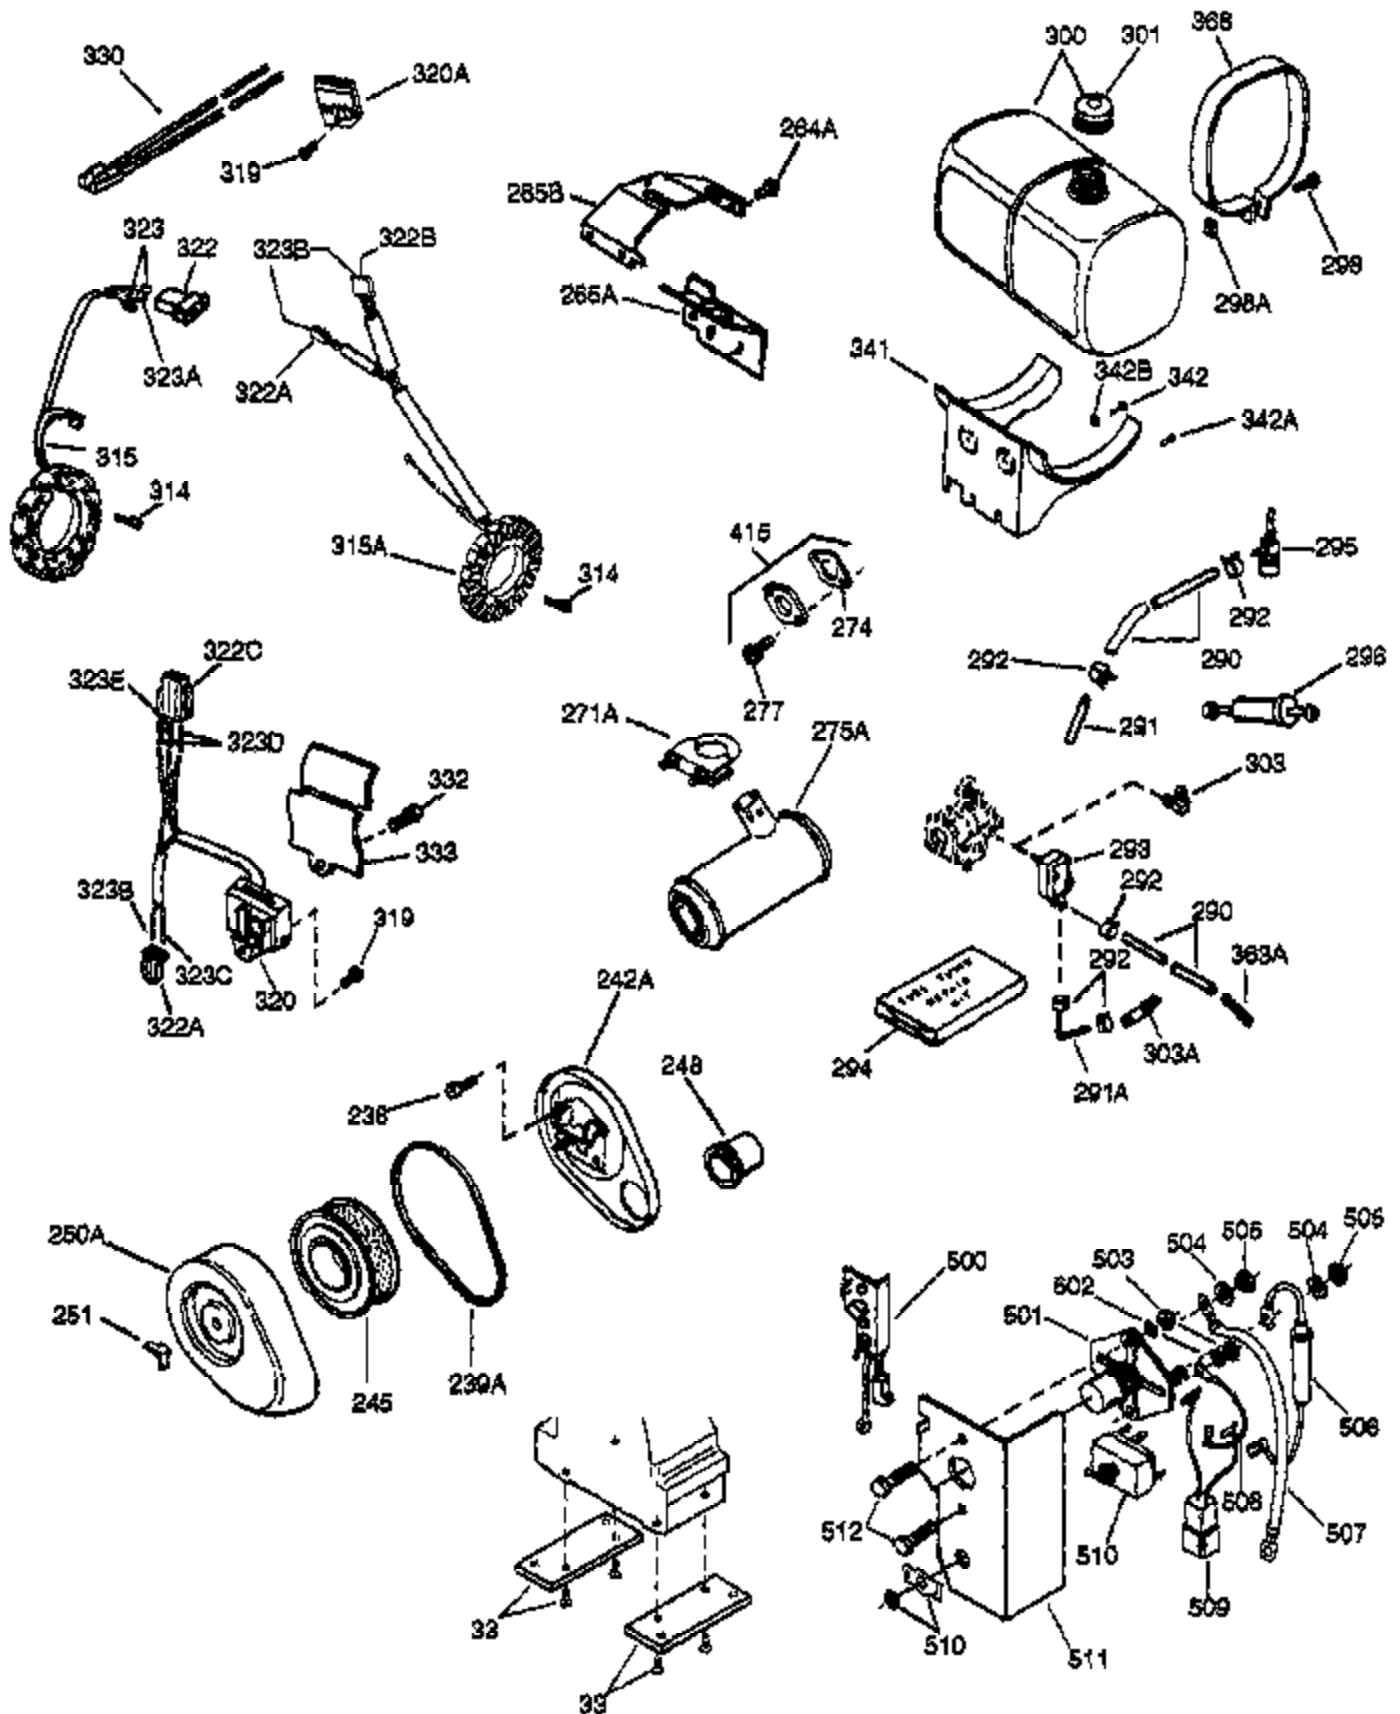

(Page 2 of 2)

IMAGE FILE: ENOH160.2

Ref #	Part Number	Qty	Description
16B	31965	1	Governor Spring Plate
144	33484	3	* "O" Ring (Also Incl. in 401)
238	650399	4	Screw, 10-32 x 5/8"
239A	34197	1	Air Cleaner Gasket
245	32008	1	Air Cleaner Filter
248	34194A	1	Air Cleaner Tube
251	650513	1	Wing Nut, 1/4-20
261A	650751	1	Screw, 1/4-20 x 7/16"
265A	34284	1	Cylinder Head Cover
274	33515A	1	* Exhaust Gasket
290	29774	1	Fuel Line (6.00")
291A	29774	1	Fuel Line
291	30962	1	Fuel Line
292	26460	4	Fuel Line Clamp
293	35807	1	Pulse Pump
294	35791	1	Pulse Pump Repair Kit
295	29683	1	Fuel Shut-Off Valve
298A	650456	1	Lock Nut, 1/4-20
298	650488	1	Screw, 1/4-20 x 1-1/4"
300	33979	1	Fuel Tank (Incl. 301)
301	33032	1	Fuel Cap
303A	29634	2	Fuel Fitting
332	650736	1	Screw, 10-16 x 3/8"
333	34276	1	Regulator Cover
341	33978	1	Fuel Tank Bracket
342A	650785	2	Screw, 5/16-18 x 5/8"
342B	650787	2	Belleville Washer
342	650786	2	Screw, 1/4-20 x 5/8"
355	590452	1	Starter Handle
366A	32143	1	Muffler Nipple
368	33980	1	Fuel Tank Strap
436B	650399	2	Screw, 10-32 x 5/8"