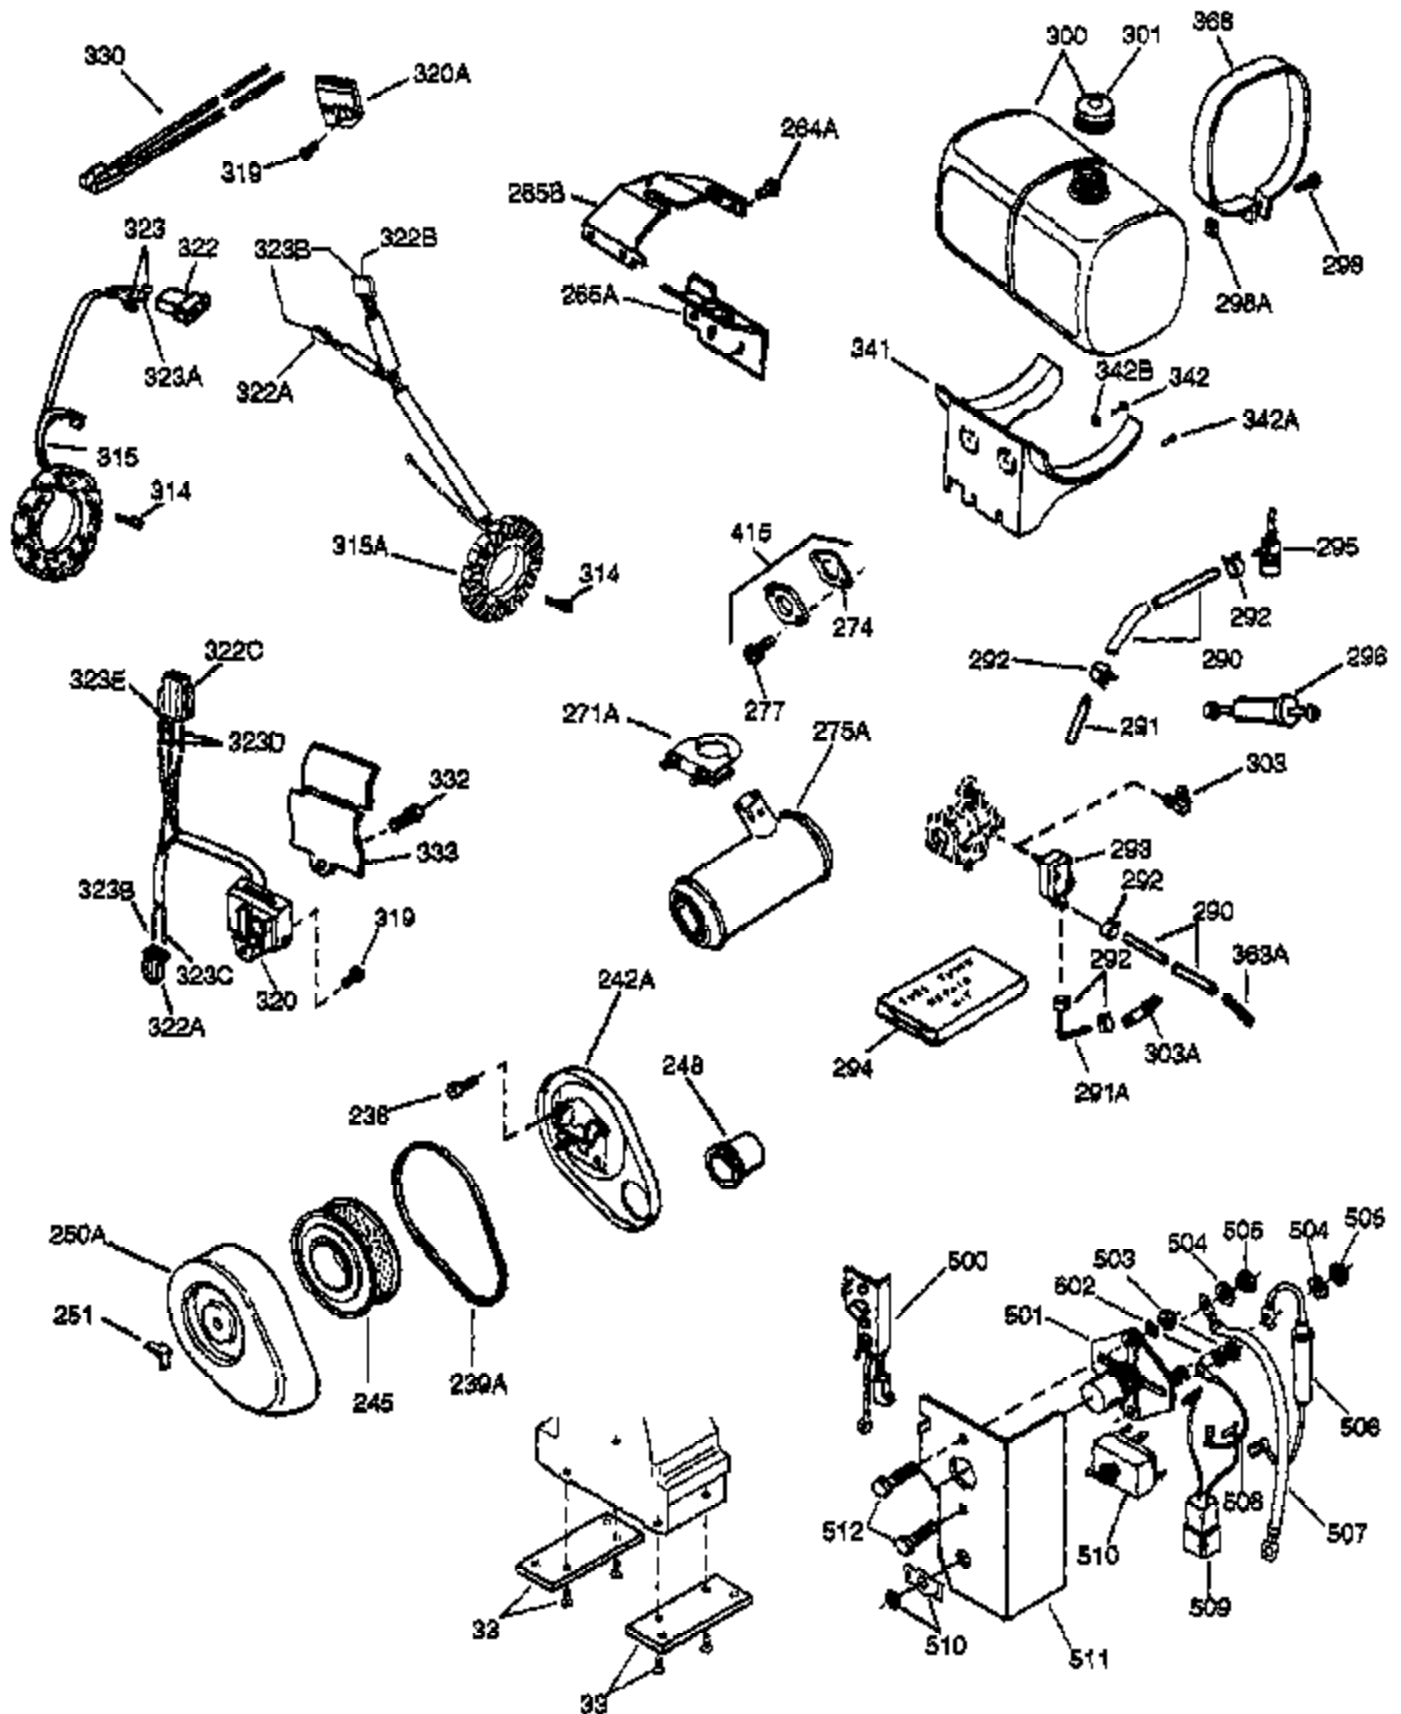

(Page 2 of 2)

IMAGE FILE: ENOH160.2

Ref #	Part Number	Qty	Description
16B	31965	1	Governor Spring Plate
144	33484	3	* "O" Ring (Also Incl. in 401)
238	650399	4	Screw, 10-32 x 5/8"
239A	34197	1	Air Cleaner Gasket
245	32008	1	Air Cleaner Filter
248	34194A	1	Air Cleaner Tube
251	650513	1	Wing Nut, 1/4-20
261A	650751	1	Screw, 1/4-20 x 7/16"
265A	34284	1	Cylinder Head Cover
274	33515A	1	* Exhaust Gasket
290	29774	1	Fuel Line (6.00")
291	30962	1	Fuel Line
291A	29774	1	Fuel Line
292	26460	4	Fuel Line Clamp
293	35807	1	Pulse Pump
294	35791	1	Pulse Pump Repair Kit
295	29683	1	Fuel Shut-Off Valve
298	650488	1	Screw, 1/4-20 x 1-1/4"
298A	650456	1	Lock Nut, 1/4-20
300	33979	1	Fuel Tank (Incl. 301)
301	33032	1	Fuel Cap
303	29634	2	Fuel Fitting
332	650736	1	Screw, 10-16 x 3/8"
333	34276	1	Regulator Cover
341	33978	1	Fuel Tank Bracket
342	650786	2	Screw, 1/4-20 x 5/8"
342B	650787	2	Belleville Washer
342A	650785	2	Screw, 5/16-18 x 5/8"
355	590452	1	Starter Handle
366A	32143	1	Muffler Nipple
368	33980	1	Fuel Tank Strap
436B	650399	2	Screw, 10-32 x 5/8"