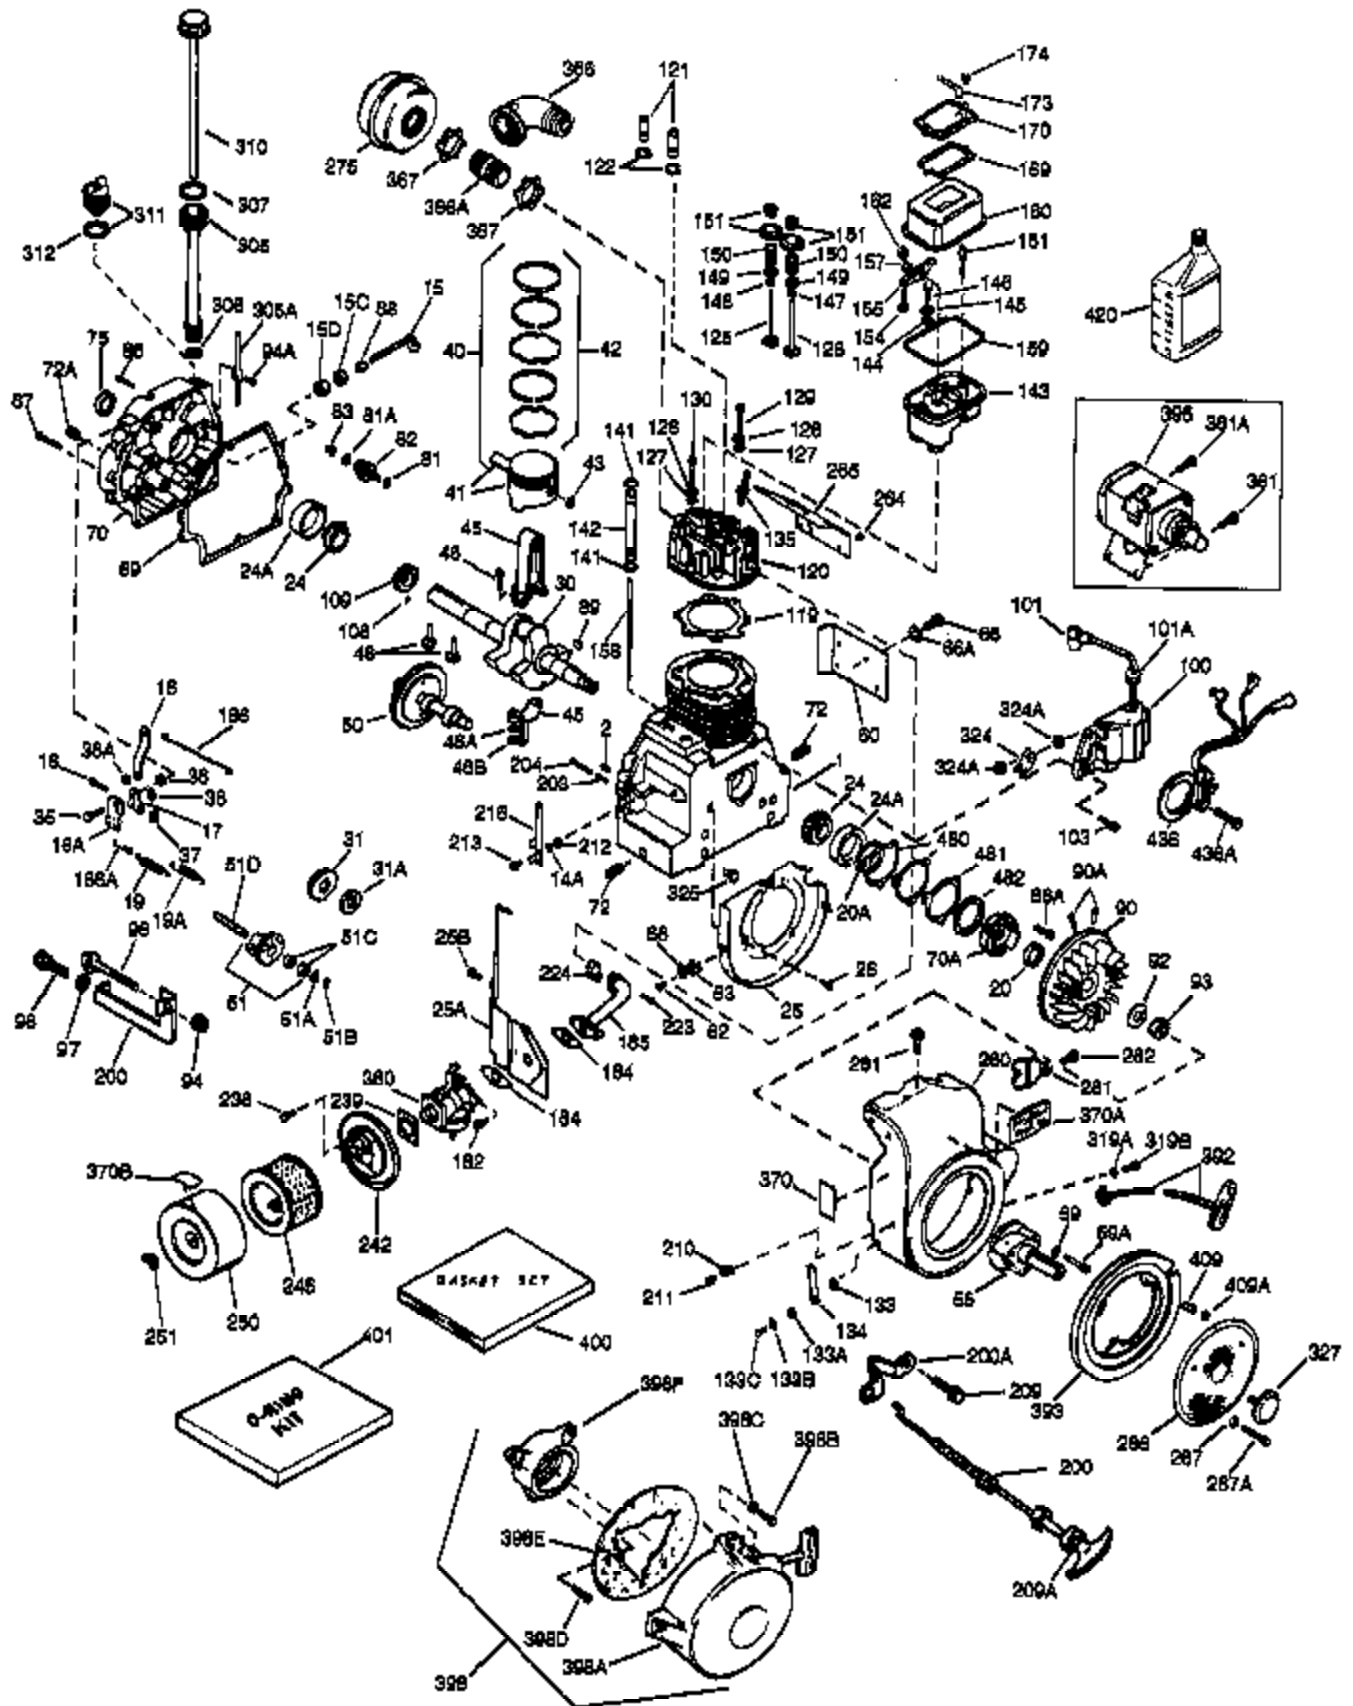

(Page 1 of 2)

IMAGE FILE: ENOH160.2

Ref #	Part Number	Qty	Description
1	34305	1	Cylinder (Incl. 2, 20 & 72)
2	27652	2	Dowel Pin
14A	28558	1	Washer
15	32425	1	Governor Rod
16	31963	1	Governor Lever
16B	31965	1	Governor Spring Plate
17	31964	1	Governor Lever Clamp
18	650544	1	Screw, Torx T-25, 10-24 x 7/8"
19	33982	1	Extension Spring
20	31950	1	* Oil Seal
20A	32599	1	* "O" Ring
24A	31928	2	Bearing Cup
24	31932	2	Tapered Roller Bearing
25	32579	1	Blower Housing Baffle
25B	650738	1	Screw, 1/4-20 x 5/8"
25A	33477A	1	Air Baffle
26	650561	3	Screw, 1/4-20 x 5/8"
30	33497C	1	Crankshaft
31	33963	1	Counterbalance Gear (Machined)
35	30312	1	Screw, 10-32 x 1/2"
37	7975	1	Lock Nut, 10-24
38A	650518	1	Washer
38	29193	1	Retaining Ring
40	34511	1	Piston, Pin & Ring Set (Std.)
40	34512	1	Piston, Pin & Ring Set (.010" OS)
40	34513	1	Piston, Pin & Ring Set (.020" OS)
41	32238B	1	Piston & Pin Ass'y. (Std.) (Incl. 43)
41	32239B	1	Piston & Pin Ass'y. (.010" OS) (Incl. 43)
41	32240B	1	Piston & Pin Ass'y. (.020" OS) (Incl. 43)
42	32241	1	Ring Set (Std.)
42	32242	1	Ring Set (.010" OS)
42	32243	1	Ring Set (.020" OS)
43	31919	2	Piston Pin Retaining Ring
45	33093A	1	Connecting Rod Ass'y. (Incl.46 - 46B)
45	34383	1	Connecting Rod Ass'y.(.010" US)(Incl. 46-46B)
45	34384	1	Connecting Rod Ass'y.(.020" US)(Incl. 46-46B)
46	32077	2	Connecting Rod Bolt
46A	26073	2	Washer
46B	28264	2	Nut
48	33472	2	Valve Lifter
50	34752	1	Camshaft (MCR)
60	33479	1	Blower Housing Extension
66	30063	2	Screw, Torx T-30, 1/4-20 x 1/2"
69	31956B	1	* Cylinder Cover Gasket
70A	32577	1	Cylinder Cover (See Ref. #'s 480-482)
70	34307	1	Cylinder Cover (Incl. 72B & 75)
72	31927	1	Oil Drain Plug
72A	28483	1	Oil Drain Plug
72B	33885	2	Oil Drain Plug
75	31950	1	Oil Seal
81	30590A	1	Washer
81A	650745	1	Washer
82	34751	1	Governor Gear Ass'y.
83	35322	1	Governor Spool
86A	792028	3	Screw, 5/16-18 x 7/8"
86	650492	1	Screw, 1/4-20 x 2-1/4"
87	650451	8	Screw, 1/4-20 x 1"
88	32426	1	Spacer