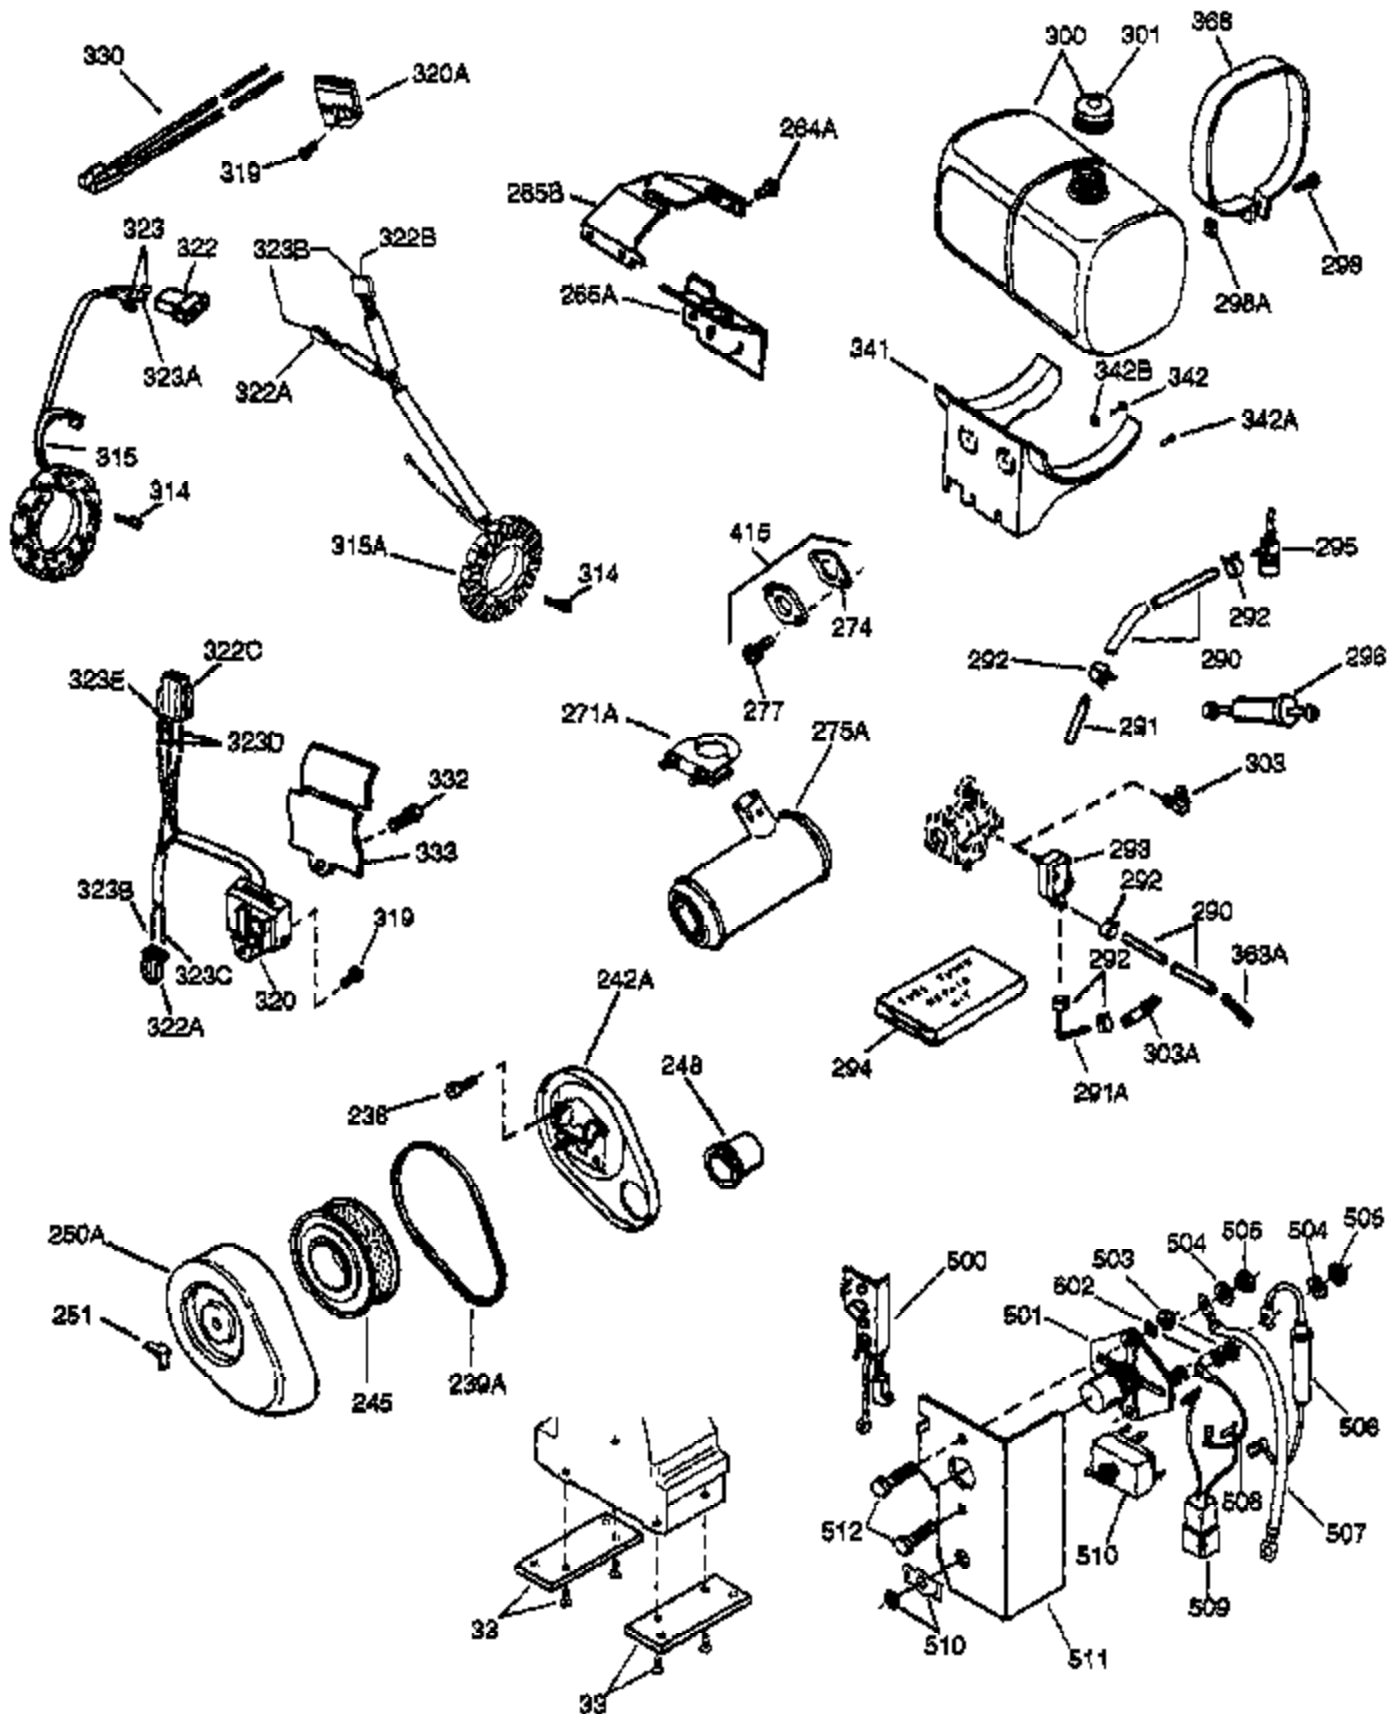

(Page 2 of 2)

IMAGE FILE: ENOH160.2

Ref #	Part Number	Qty	Description
16B	31965	1	Governor Spring Plate
72B	33885	2	Oil Drain Plug
144	33484	3	* "O" Ring (Also Incl. in 401)
238	650399	4	Screw, 10-32 x 5/8"
239A	34197	1	Air Cleaner Gasket
245	32008	1	Air Cleaner Filter
248	34194A	1	Air Cleaner Tube
251	650513	1	Wing Nut, 1/4-20
261A	650751	1	Screw, 1/4-20 x 7/16"
274	33515A	1	* Exhaust Gasket
303	28566	1	Fuel Fitting
314	650521	2	Screw, 10-32 x 1-1/8"
315	610902	1	Alternator Coil (20 Amp) (Incl.322B,3 23,323E)
319	30063	1	Screw, Torx T-30, 1/4-20 x 1/2"
320	610996	1	Regulator (20 Amp) (Incl.322A,C, 323A ,B,C,D)
322B	610903	1	Connector Body
322A	610990	1	Connector Body
322C	610921	1	Connector Body
323A	610991	2	Terminal
323	610905	2	Terminal
323B	610922	1	Terminal
323C	610989	1	Terminal
323D	610992	1	Terminal
323E	610904	1	Terminal