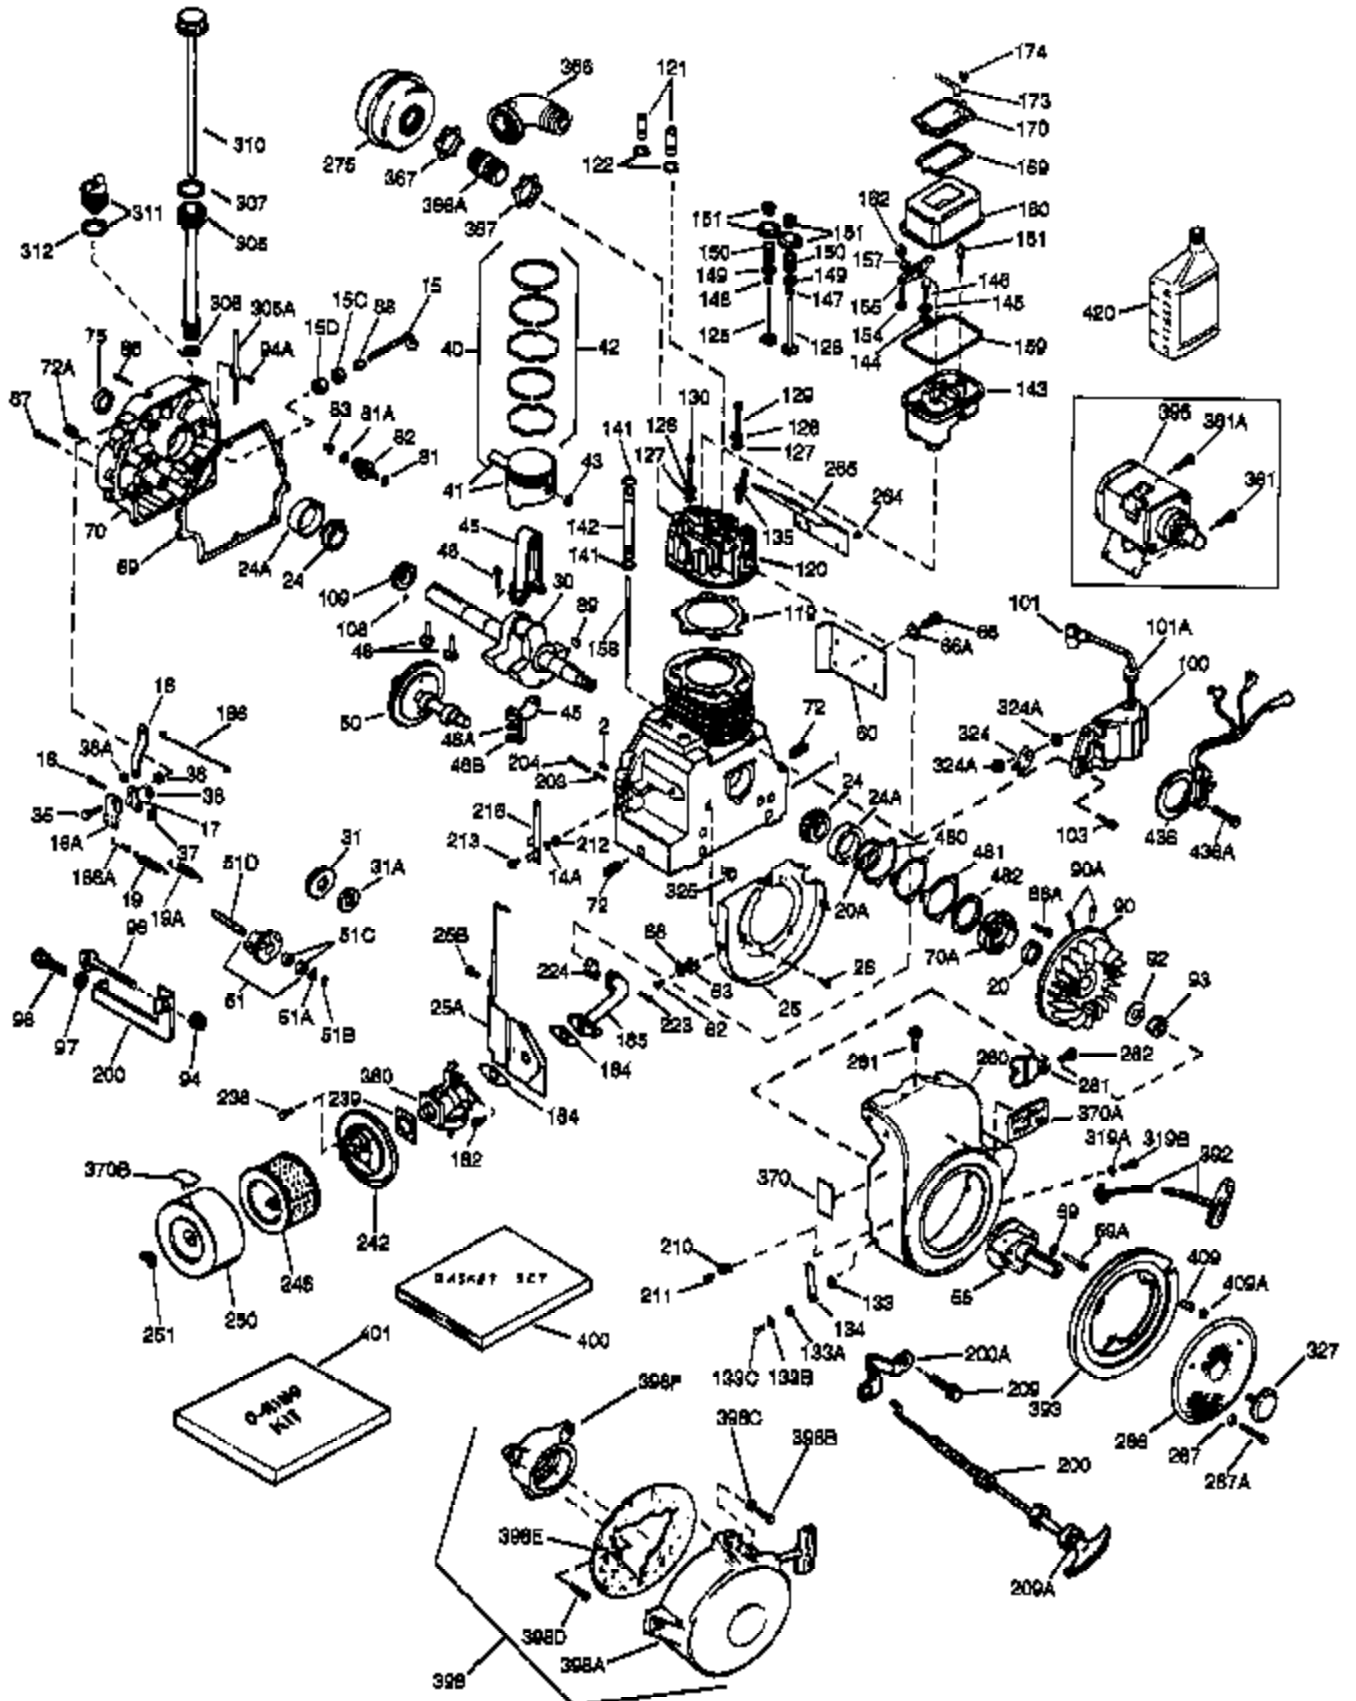

(Page 1 of 2)

IMAGE FILE: ENOH160.2

Ref #	Part Number	Qty	Description
1	34305	1	Cylinder (Incl. 2, 20, 72A & 72B)
2	27652	2	Dowel Pin
14A	28558	1	Washer
15	32425	1	Governor Rod
16	31963	1	Governor Lever
16B	31965	1	Governor Spring Plate
17	31964	1	Governor Lever Clamp
18	650544	1	Screw, Torx T-25, 10-24 x 7/8"
19	33982	1	Extension Spring
20	31950	1	* Oil Seal
20A	32599	1	* "O" Ring
24A	31928	2	Bearing Cup
24	31932	2	Tapered Roller Bearing
25A	33477A	1	Air Baffle
25	32579	1	Blower Housing Baffle
25B	651031	1	Screw, 1/4-20 x 9/16"
26	650561	3	Screw, 1/4-20 x 5/8"
30	33497C	1	Crankshaft
31A	33499	1	Spacer
31	33963	1	Counterbalance Gear (Machined)
35	30312	1	Screw, 10-32 x 1/2"
37	7975	1	Lock Nut, 10-24
38	29193	1	Retaining Ring
38A	650518	1	Washer
40	34511	1	Piston, Pin & Ring Set (Std.)
40	34512	1	Piston, Pin & Ring Set (.010" OS)
40	34513	1	Piston, Pin & Ring Set (.020" OS)
41	32238B	1	Piston & Pin Ass'y. (Std.) (Incl. 43)
41	32239B	1	Piston & Pin Ass'y. (.010" OS) (Incl. 43)
41	32240B	1	Piston & Pin Ass'y. (.020" OS) (Incl. 43)
42	32241	1	Ring Set (Std.)
42	32242	1	Ring Set (.010" OS)
42	32243	1	Ring Set (.020" OS)
43	31919	2	Piston Pin Retaining Ring
45	33093A	1	Connecting Rod Ass'y. (Incl.46 - 46B)
45	34383	1	Connecting Rod Ass'y.(.010" US)(Incl. 46-46B)
45	34384	1	Connecting Rod Ass'y.(.020" US)(Incl. 46-46B)
46	32077	2	Connecting Rod Bolt
46B	28264	2	Nut
46A	26073	2	Washer
48	33472	2	Valve Lifter
50	34752	1	Camshaft (MCR)
60	33479	1	Blower Housing Extension
66	30063	2	Screw, Torx T-30, 1/4-20 x 1/2"
69	31956B	1	* Cylinder Cover Gasket
70A	32577	1	Cylinder Cover (See Ref. #'s 480-482)
70	34307	1	Cylinder Cover (Incl. 72B & 75)
72A	28483	1	Oil Drain Plug 3/8-24
72B	33885	2	Oil Drain Plug
75	31950	1	Oil Seal
81	30590A	1	Washer
81A	650745	1	Washer
82	34751	1	Governor Gear Ass'y.
83	35322	1	Governor Spool
86A	792028	3	Screw, 5/16-18 x 7/8"
86	650492	1	Screw, 1/4-20 x 2-1/4"
87	650451	8	Screw, 1/4-20 x 1"
88	32426	1	Spacer