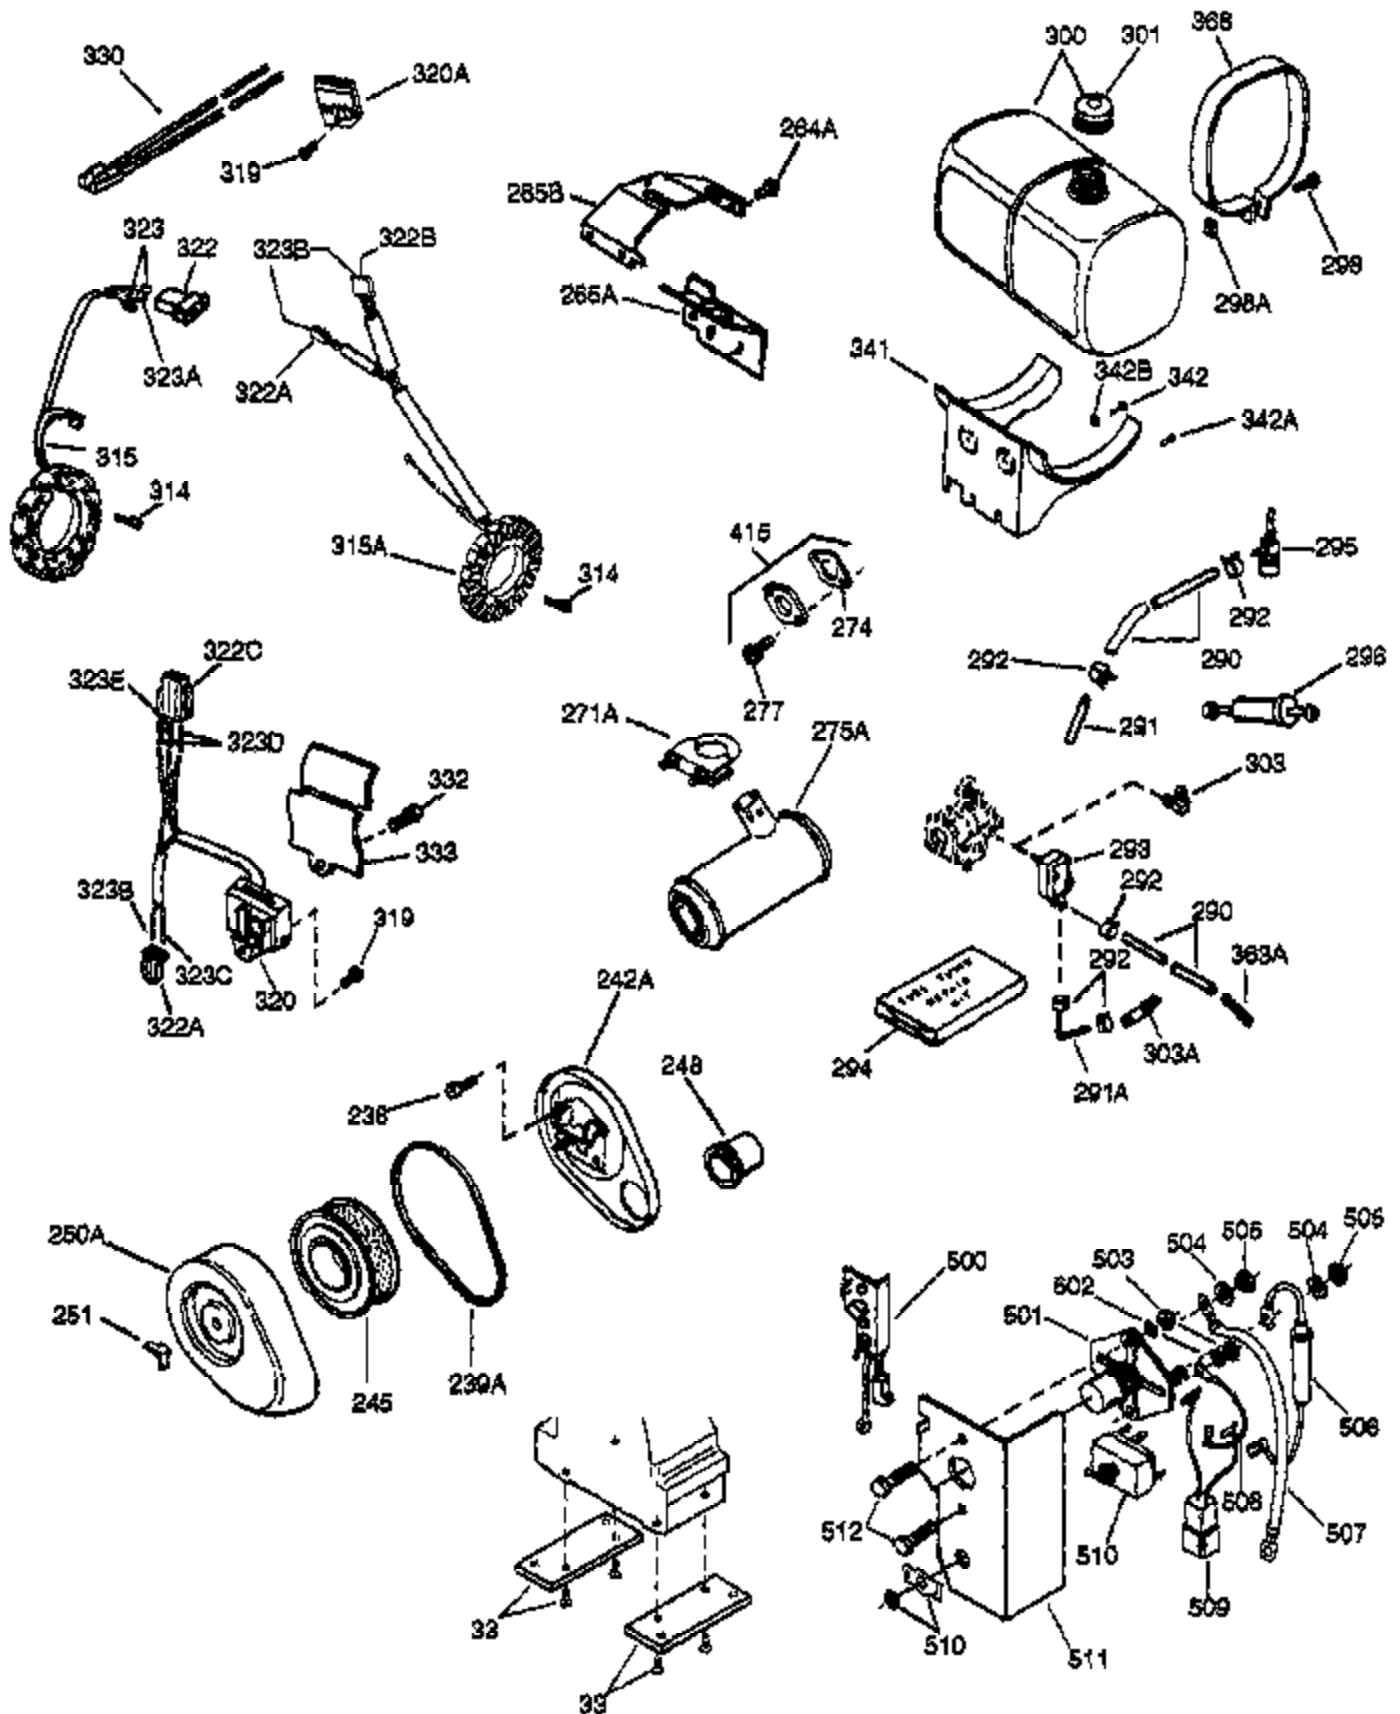

(Page 2 of 2)

IMAGE FILE: ENOH160.2

Ref #	Part Number	Qty	Description
16B	31965	1	Governor Spring Plate
72B	33885	2	Oil Drain Plug
144	33484	3	* "O" Ring (Also Incl. in 401)
238	650399	4	Screw, 10-32 x 5/8"
239A	34197	1	Air Cleaner Gasket
245	32008	1	Air Cleaner Filter
248	34194A	1	Air Cleaner Tube
251	650513	1	Wing Nut, 1/4-20
261A	650751	1	Screw, 1/4-20 x 7/16"
303	28566	1	Fuel Fitting
314	650521	2	Screw 10-32 x 1-1/8"
315A	611214	1	Alternator Coil (Incl. 322, 322A & 32 3)
319	651026	1	Screw 1/4-20 x 1/2"
320A	611215	1	Regulator (20 Amp)
322	610824	1	Connector Body
322A	610921	1	Connector Body
323	610922	2	Terminal