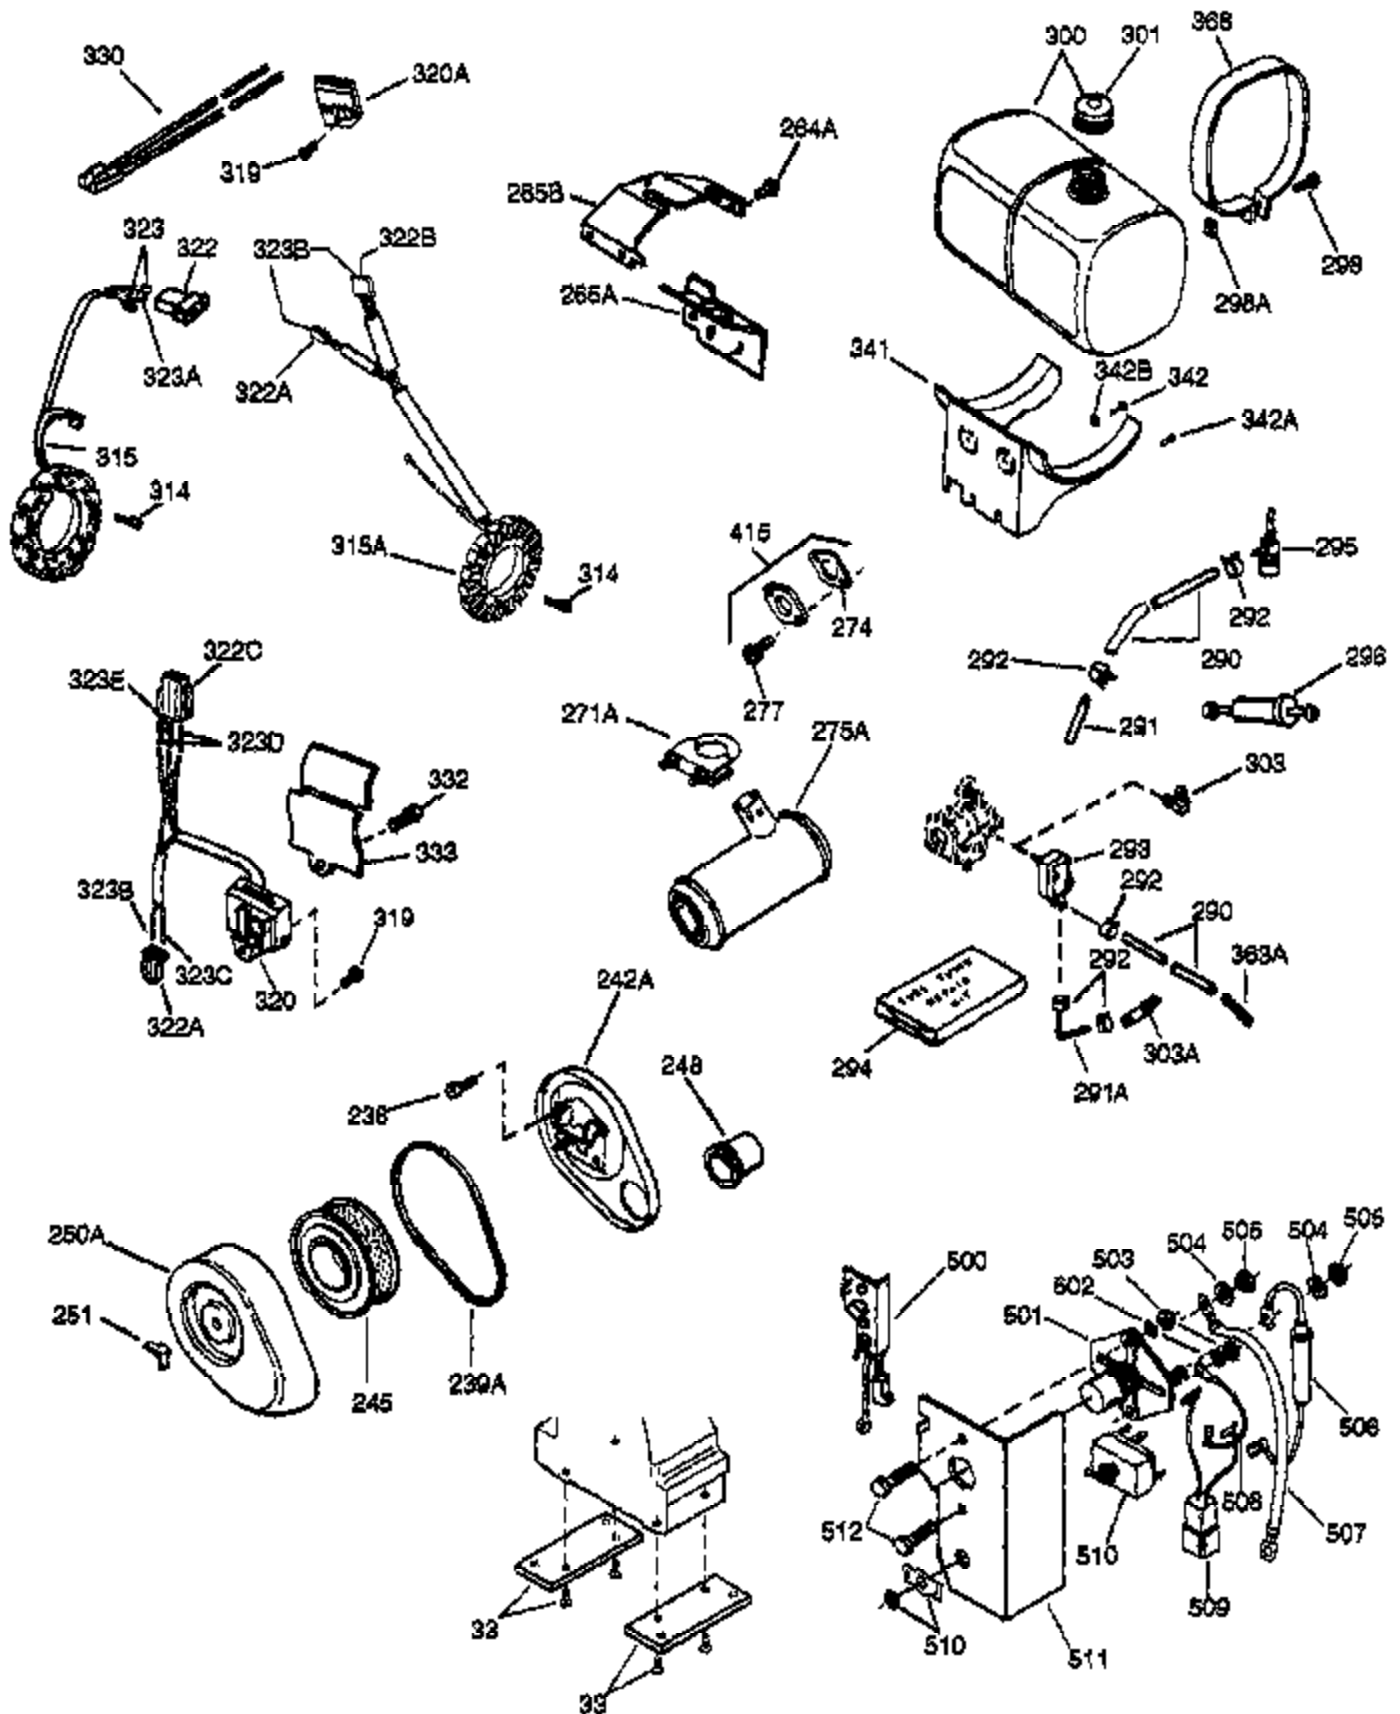

(Page 2 of 2)

IMAGE FILE: ENOH160.2

Ref #	Part Number	Qty	Description
16B	31965	1	Governor Spring Plate
144	33484	3	* "O" Ring (Also Incl. in 401)
238	650399	4	Screw, 10-32 x 5/8"
239A	34197	1	Air Cleaner Gasket
245	32008	1	Air Cleaner Filter
248	34194A	1	Air Cleaner Tube
251	650513	1	Wing Nut, 1/4-20
261A	650751	1	Screw, 1/4-20 x 7/16"
265A	34284	1	Cylinder Head Cover
274	33515A	1	* Exhaust Gasket
290	29774	1	Fuel Line (6.00")
291	30962	1	Fuel Line
291A	29774	1	Fuel Line
292	26460	1	Fuel Line Clamp
293	35807	1	Pulse Pump
294	35791	1	Pulse Pump Repair Kit
295	29683	1	Fuel Shut-Off Valve
298A	650456	1	Lock Nut, 1/4-20
298	650488	1	Screw, 1/4-20 x 1-1/4"
300	33979	1	Fuel Tank (Incl. 301)
301	33032	1	Fuel Cap
303A	29634	2	Fuel Fitting
314	650521	2	Screw, 10-32 x 1-1/8"
315	610902	1	Alternator Coil (20 Amp) (Incl.322B,3 23,323E)
319	30063	1	Screw, Torx T-30, 1/4-20 x 1/2"
320	610996	1	Regulator (20 Amp) (Incl.322A,C, 323A ,B,C,D)
322C	610921	1	Connector Body
322A	610990	1	Connector Body
322B	610903	1	Connector Body
323	610905	2	Terminal
323A	610991	2	Terminal
323B	610922	1	Terminal
323C	610989	1	Terminal
323D	610992	1	Terminal
323E	610904	1	Terminal
341	33978	1	Fuel Tank Bracket
342	650786	2	Screw, 1/4-20 x 5/8"
342B	650787	2	Belleville Washer
342A	650785	2	Screw, 5/16-18 x 5/8"
355	590452	1	Starter Handle
366A	32143	1	Muffler Nipple
368	33980	1	Fuel Tank Strap
500	730198	1	Switch Ass'y.
501	34616	1	Starter Switch
502	27513	2	Lock Washer
503	650864	2	Nut, 1/4-20
504	8274	2	Lock Washer
505	650586	2	Nut, 5/16-24
506	34620	1	Wire & Fuse
507	34618	1	Starter Wire
508	34619	1	Ground Wire
509	34617	1	Adapter Cord
510	34615	1	Toggle Switch
511	34614	1	Starter Button Bracket
512	792026	2	Screw, 1/4-20 x 7/8"