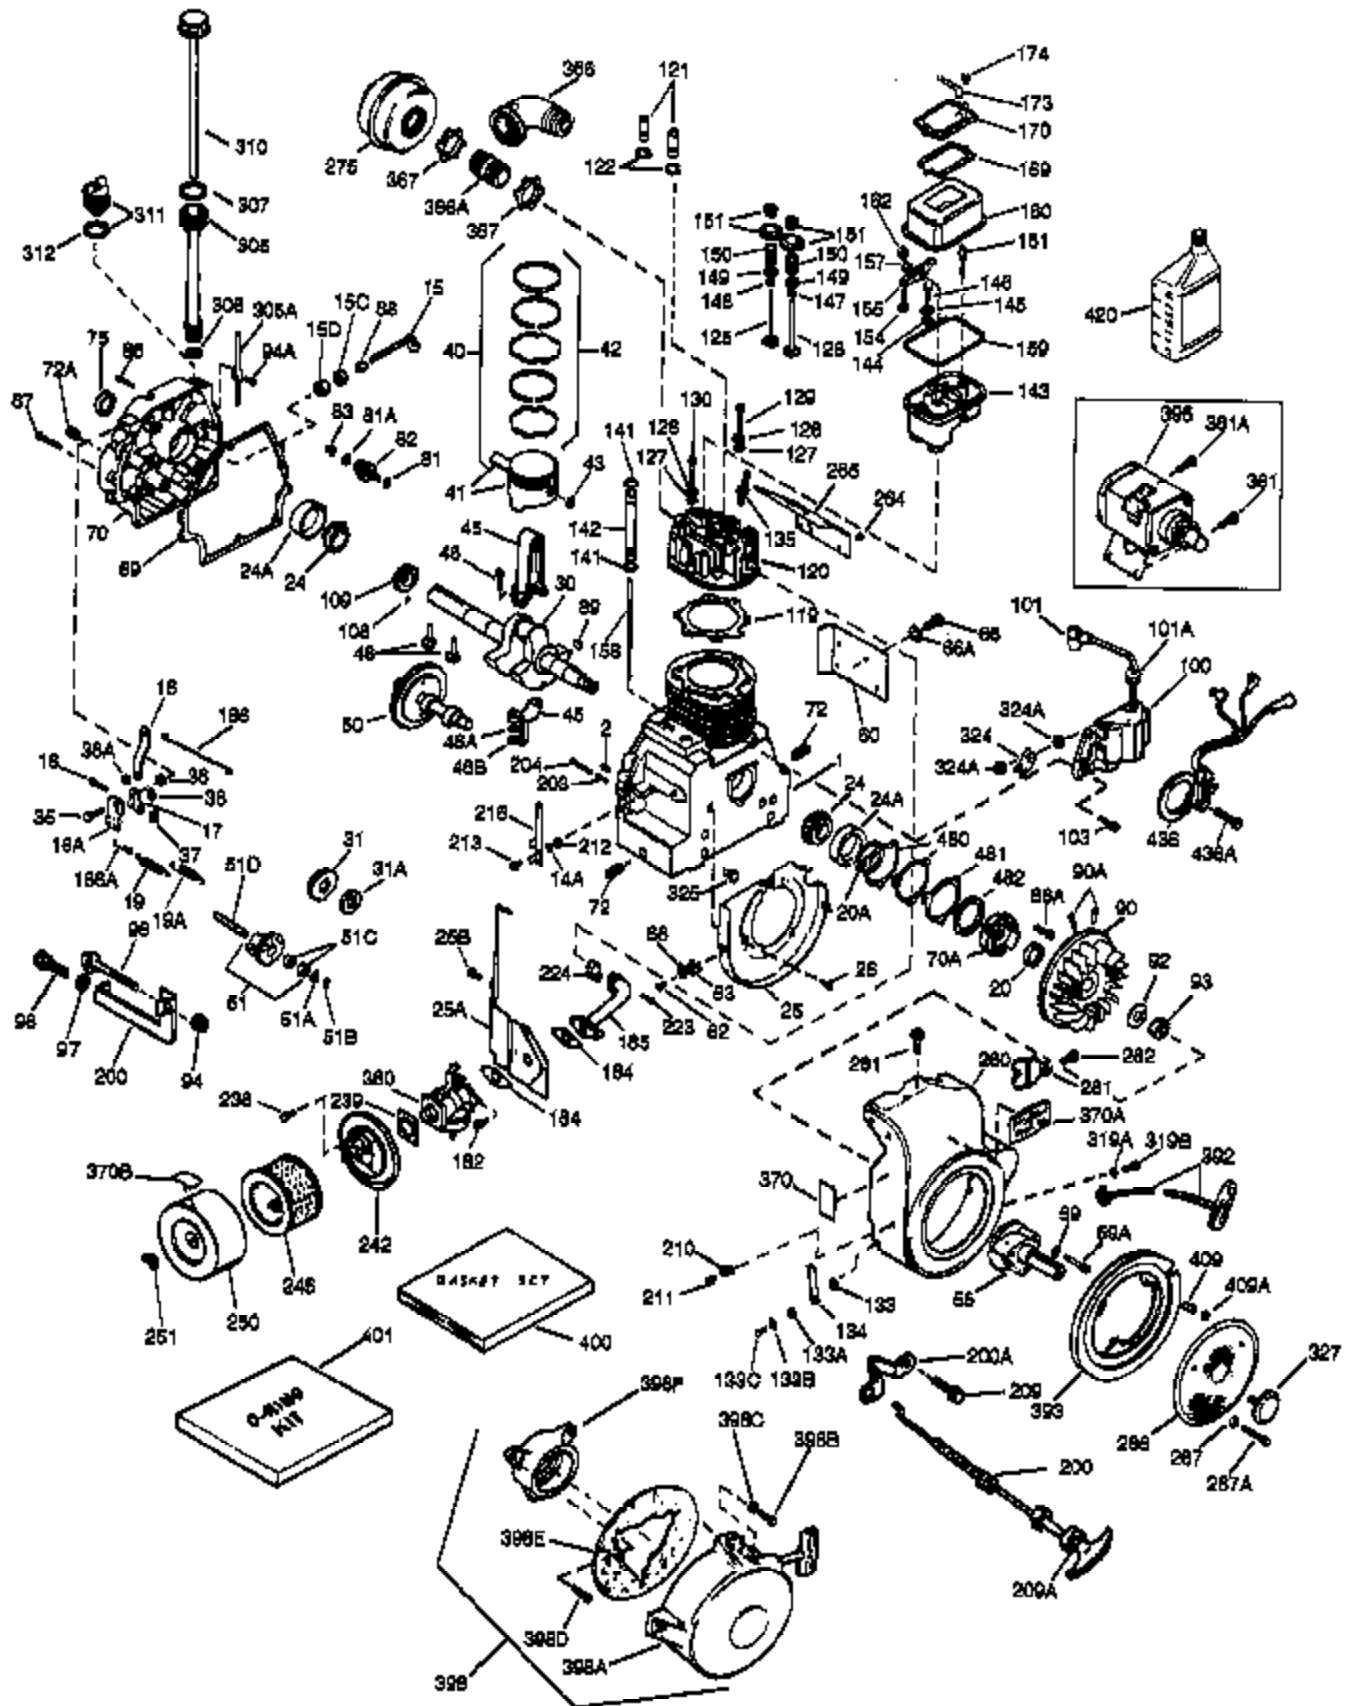

(Page 1 of 2)

IMAGE FILE: ENOH160.2

Ref #	Part Number	Qty	Description
1	33707A	1	Cylinder (Incl. 2, 20 & 72)
2	27652	2	Dowel Pin
14A	28558	1	Washer
15	32425	1	Governor Rod
16	31963	1	Governor Lever
16B	31965	1	Governor Spring Plate
17	31964	1	Governor Lever Clamp
18	650544	1	Screw, Torx T-25, 10-24 x 7/8"
19	31967	1	Extension Spring
20	31950	1	* Oil Seal
20A	32599	1	* "O" Ring
24	31932	2	Tapered Roller Bearing
24A	31928	2	Bearing Cup
25	32579	1	Blower Housing Baffle
25B	650738	1	Screw, 1/4-20 x 5/8"
25A	34285	1	Air Baffle
26	650561	3	Screw, 1/4-20 x 5/8"
30	33390B	1	Crankshaft
35	30312	1	Screw, 10-32 x 1/2"
37	7975	1	Lock Nut, 10-24
38	29193	1	Retaining Ring
38A	650518	1	Washer
40	34511	1	Piston, Pin & Ring Set (Std.)
40	34512	1	Piston, Pin & Ring Set (.010" OS)
40	34513	1	Piston, Pin & Ring Set (.020" OS)
41	32238B	1	Piston & Pin Ass'y. (Std.) (Incl. 43)
41	32239B	1	Piston & Pin Ass'y. (.010" OS) (Incl. 43)
41	32240B	1	Piston & Pin Ass'y. (.020" OS) (Incl. 43)
42	32241	1	Ring Set (Std.)
42	32242	1	Ring Set (.010" OS)
42	32243	1	Ring Set (.020" OS)
43	31919	2	Piston Pin Retaining Ring
45	33093A	1	Connecting Rod Ass'y. (Incl.46 - 46B)
45	34383	1	Connecting Rod Ass'y.(.010" US)(Incl. 46-46B)
45	34384	1	Connecting Rod Ass'y.(.020" US)(Incl. 46-46B)
46	32077	2	Connecting Rod Bolt
46B	28264	2	Nut
46A	26073	2	Washer
48	33472	2	Valve Lifter
50	34752	1	Camshaft (MCR)
66	30063	2	Screw, Torx T-30, 1/4-20 x 1/2"
69	31956B	1	* Cylinder Cover Gasket
70	32685	1	Cylinder Cover (Incl. 15,38,72,75,88)
70A	32577	1	Cylinder Cover (See Ref. #'s 480-482)
72	31927	2	Oil Drain Plug
75	31950	1	Oil Seal
81A	650745	1	Washer
81	30590A	1	Washer
82	34751	1	Governor Gear Ass'y.
83	35322	1	Governor Spool
86A	792028	3	Screw, 5/16-18 x 7/8"
86	650588	1	Screw, 1/4-20 x 2"
87	650451	8	Screw, 1/4-20 x 1"
88	32426	1	Spacer
89	650592	1	Flywheel Key
90A	730201	1	Trigger Pin Kit
90	610901	1	Flywheel (W/Ring Gear) (Incl. 90A)
92	650666	1	Washer