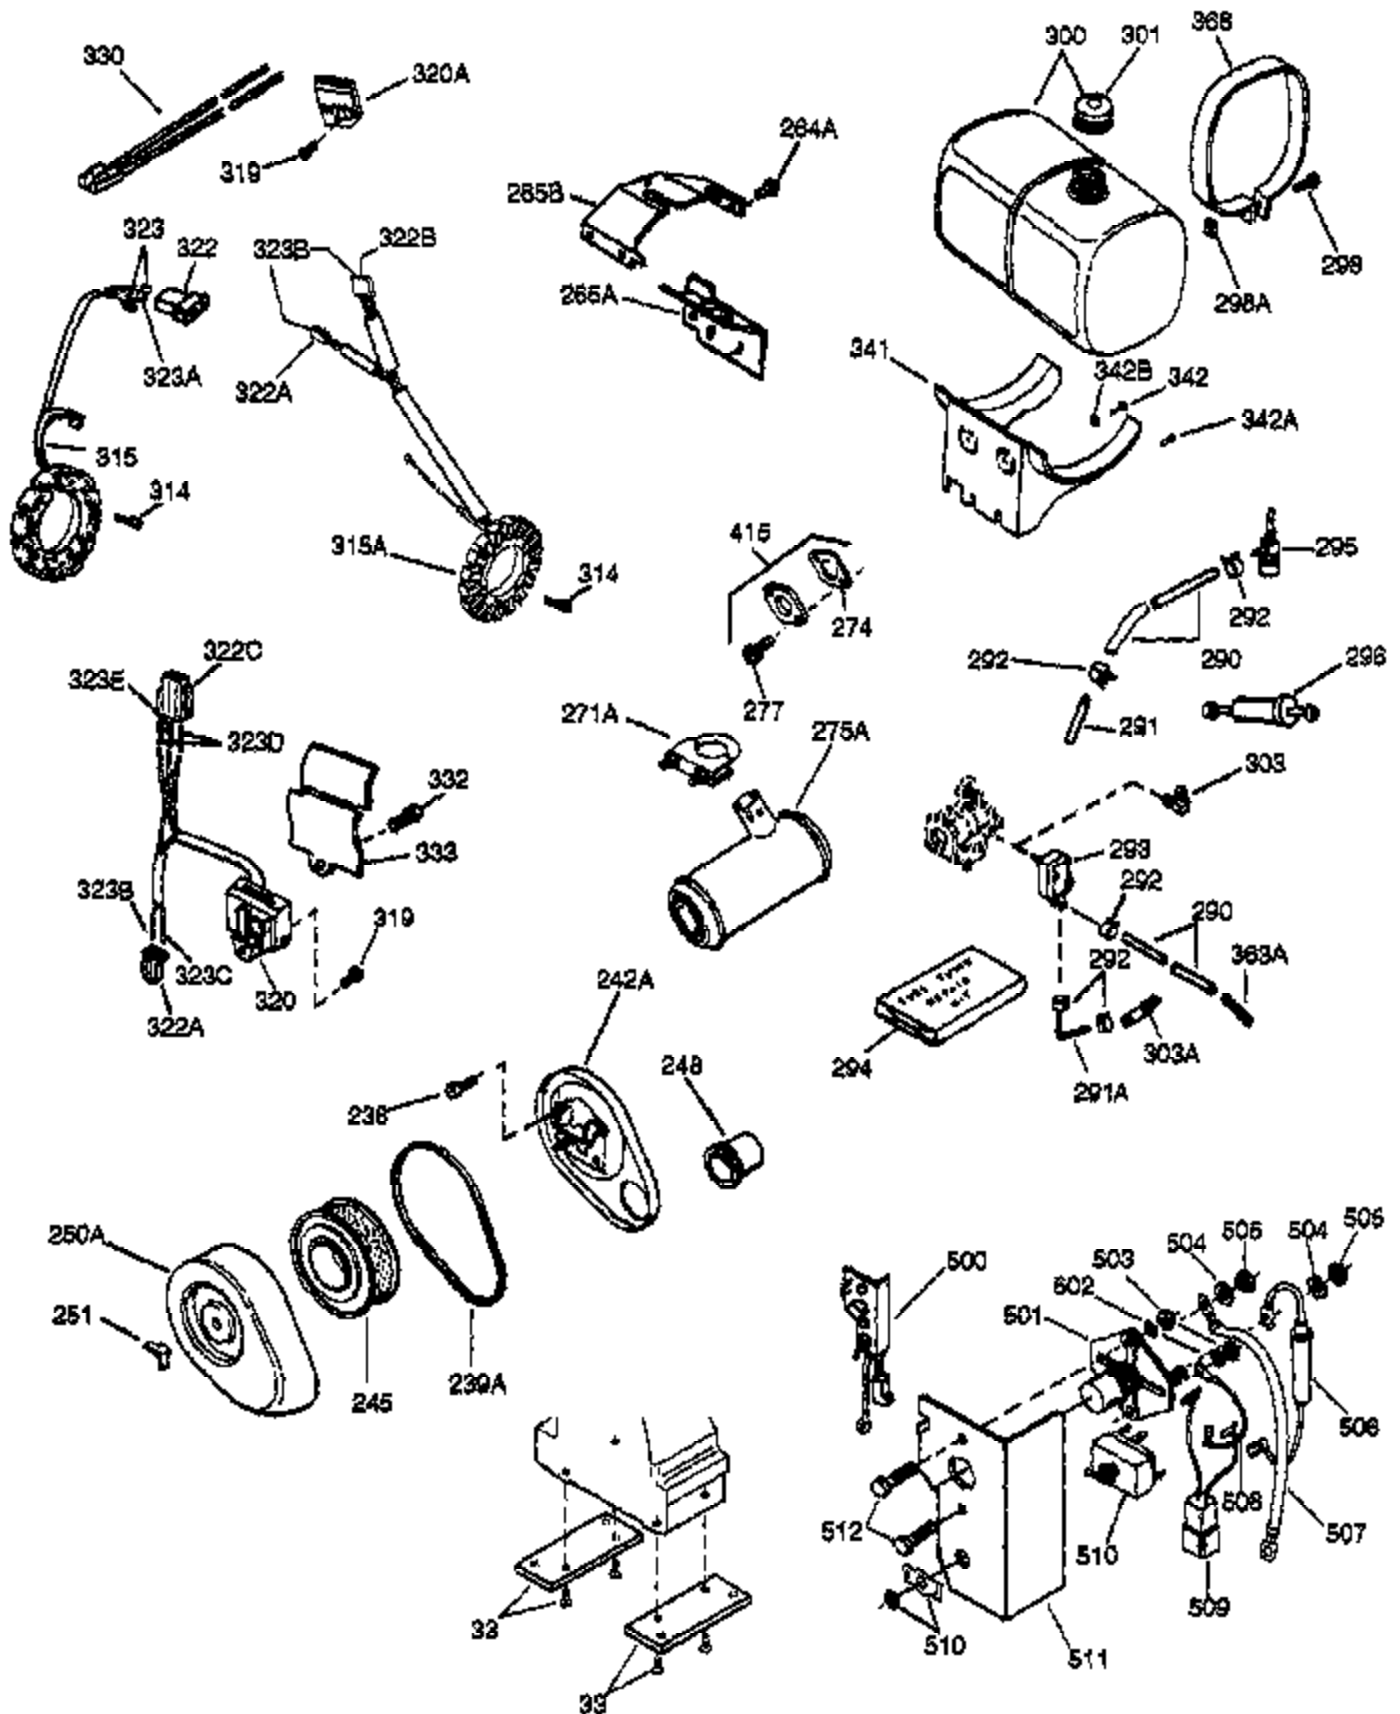

(Page 2 of 2)

IMAGE FILE: ENOH160.2

Ref #	Part Number	Qty	Description
16B	31965	1	Governor Spring Plate
144	33484	3	* "O" Ring (Also Incl. in 401)
238	650399	4	Screw, 10-32 x 5/8"
239A	34197	1	Air Cleaner Gasket
245	32008	1	Air Cleaner Filter
248	34194A	1	Air Cleaner Tube
251	650513	1	Wing Nut, 1/4-20
261A	650751	1	Screw, 1/4-20 x 7/16"
274	33515A	1	* Exhaust Gasket
290	29774	1	Fuel Line (6.00")
291A	29774	1	Fuel Line
291	30962	1	Fuel Line
292	26460	4	Fuel Line Clamp
293	35807	1	Pulse Pump
294	35791	1	Pulse Pump Repair Kit
295	29683	1	Fuel Shut-Off Valve
298	650488	1	Screw, 1/4-20 x 1-1/4"
298A	650456	1	Lock Nut, 1/4-20
300	33979	1	Fuel Tank (Incl. 301)
301	33032	1	Fuel Cap
303	29634	2	Fuel Fitting
332	650650	1	Screw, 10-16 x 3/8"
333	34276	1	Regulator Cover
341	33978	1	Fuel Tank Bracket
342	650786	2	Screw, 1/4-20 x 5/8"
342A	650785	2	Screw, 5/16-18 x 5/8"
342B	650787	2	Belleville Washer
355	590452	1	Starter Handle
366A	32143	1	Muffler Nipple
368	33980	1	Fuel Tank Strap
436B	650399	2	Screw, 10-32 x 5/8"