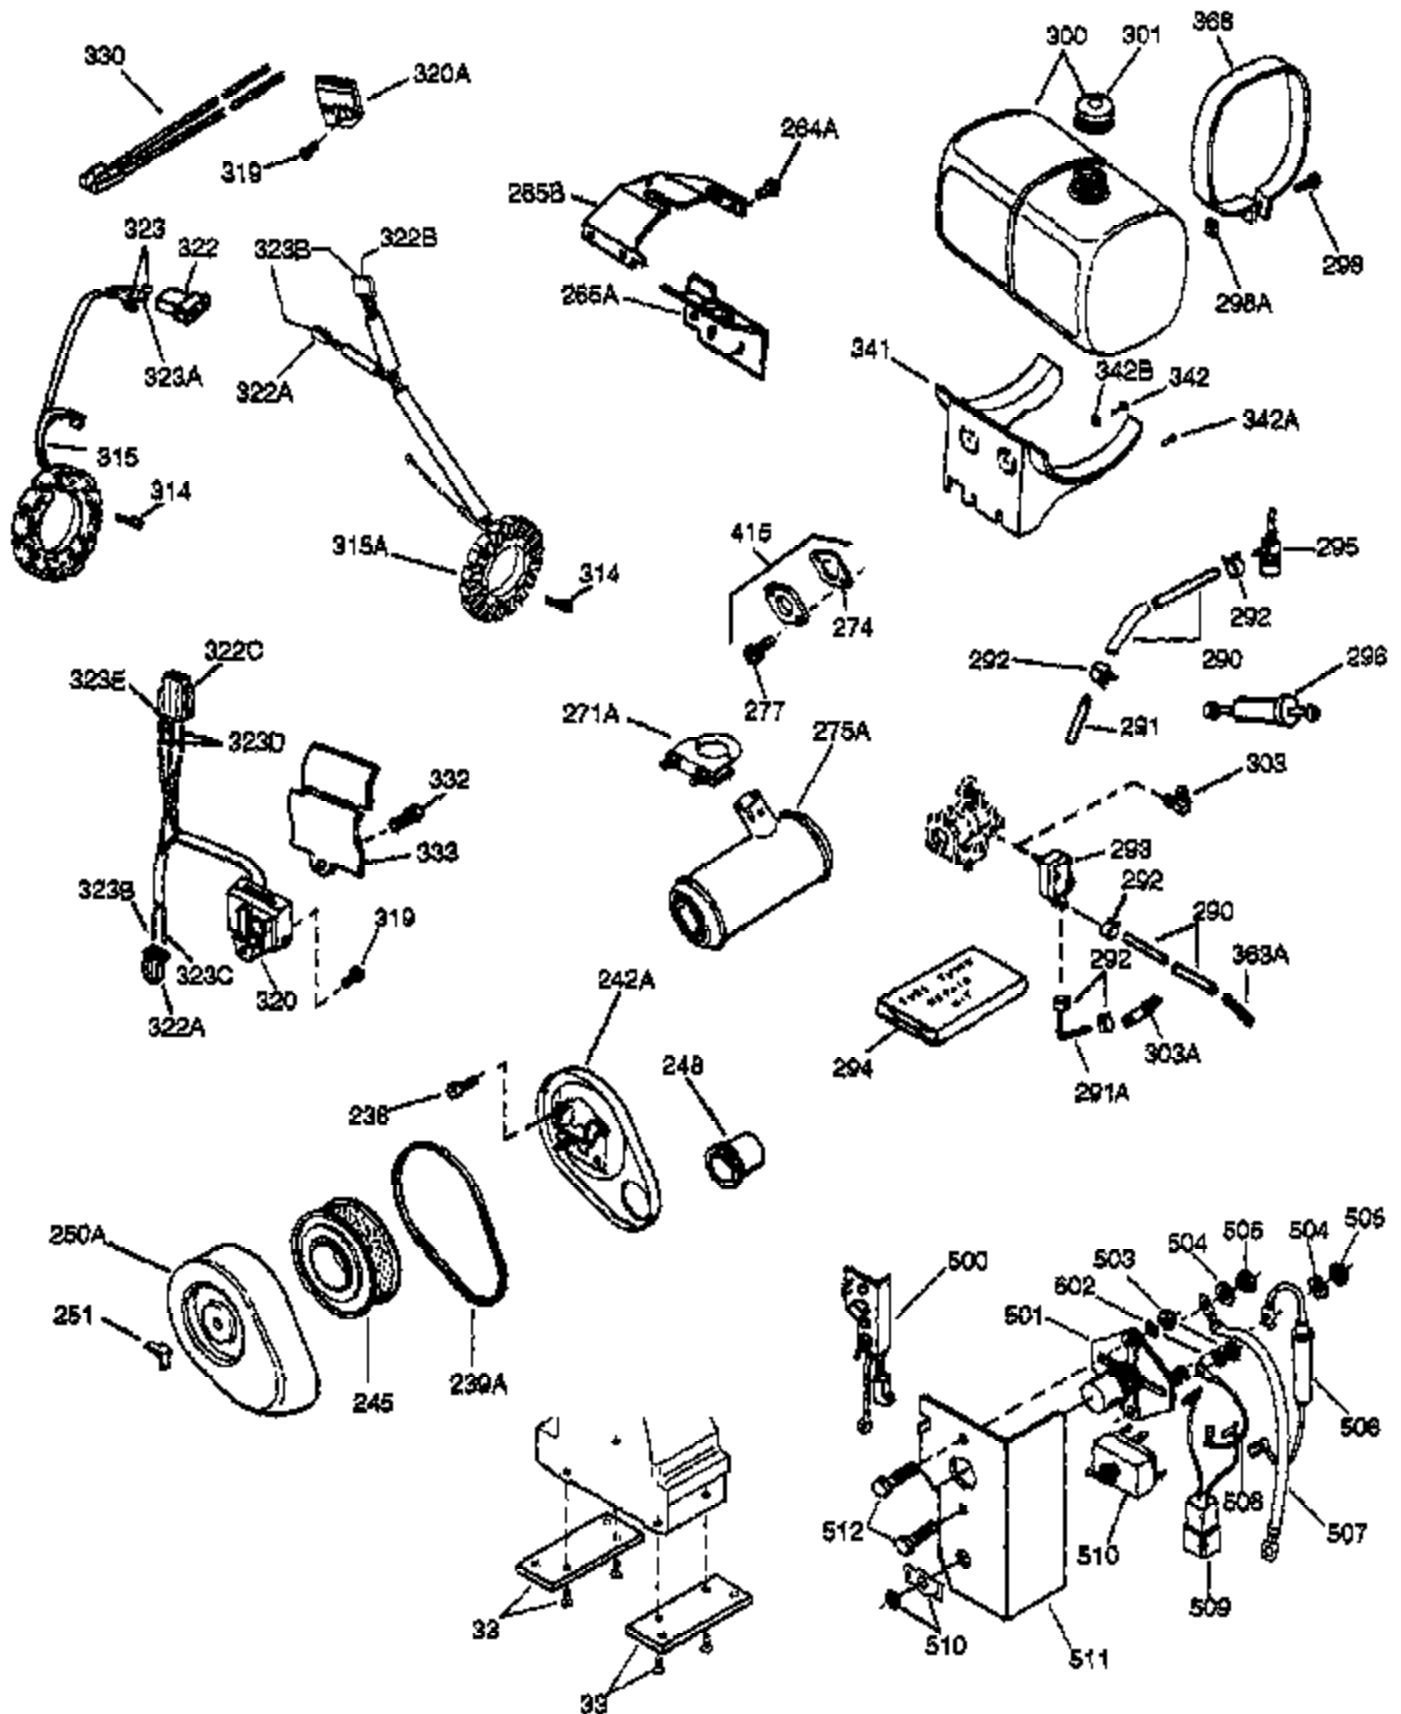

(Page 2 of 2)

IMAGE FILE: ENOH160.2

Ref #	Part Number	Qty	Description
16B	31965	1	Governor Spring Plate
32	31787	1	Washer
144	33484	3	* "O" Ring (Also Incl. in 401)
238	650399	4	Screw, 10-32 x 5/8"
239A	34197	1	Air Cleaner Gasket
245	32008	1	Air Cleaner Filter
248	34194A	1	Air Cleaner Tube
251	650513	1	Wing Nut, 1/4-20
261A	650751	1	Screw, 1/4-20 x 7/16"
271A	35732	1	Muffler Clamp
274	33515A	1	* Exhaust Gasket
290	29774	1	Fuel Line (6.00")
291A	29774	1	Fuel Line
291	30962	1	Fuel Line
292	26460	4	Fuel Line Clamp
293	35807	1	Pulse Pump
294	35791	1	Pulse Pump Repair Kit
295	29683	1	Fuel Shut-Off Valve
298A	650456	1	Lock Nut, 1/4-20
298	650488	1	Screw, 1/4-20 x 1-1/4"
300	33979	1	Fuel Tank (Incl. 301)
301	33032	1	Fuel Cap
303	29634	2	Fuel Fitting
314	650521	2	Screw, 10-32 x 1-1/8"
315	610902	1	Alternator Coil (20 Amp) (Incl.322B,3 23,323E)
319	30063	1	Screw, Torx T-30, 1/4-20 x 1/2"
320	610996	1	Regulator (20 Amp) (Incl.322A,C, 323A ,B,C,D)
322A	610990	1	Connector Body
322B	610903	1	Connector
322C	610921	1	Connector Body
323	610905	1	Terminal
323D	610992	1	Terminal
323E	610904	1	Terminal
323A	610991	2	Terminal
323B	610922	1	Terminal
323C	610989	1	Terminal
341	33978	1	Fuel Tank Bracket
342	650786	2	Screw, 1/4-20 x 5/8"
342B	650787	2	Belleville Washer
342A	650785	2	Screw, 5/16-18 x 5/8"
355	590452	1	Starter Handle
366A	32143	1	Muffler Nipple
368	33980	1	Fuel Tank Strap
500	730198	1	Switch Ass'y.
501	34616	1	Starter Switch
502	27513	2	Lock Washer
503	650864	2	Nut, 1/4-20
504	8274	2	Lock Washer
505	650586	2	Nut, 5/16-24
506	34620	1	Wire & Fuse
507	34618	1	Starter Wire
508	34619	1	Ground Wire
509	34617	1	Adapter Cord
510	34615	1	Toggle Switch
511	34614	1	Starter Button Bracket
512	792026	2	Screw, 1/4-20 x 7/8"