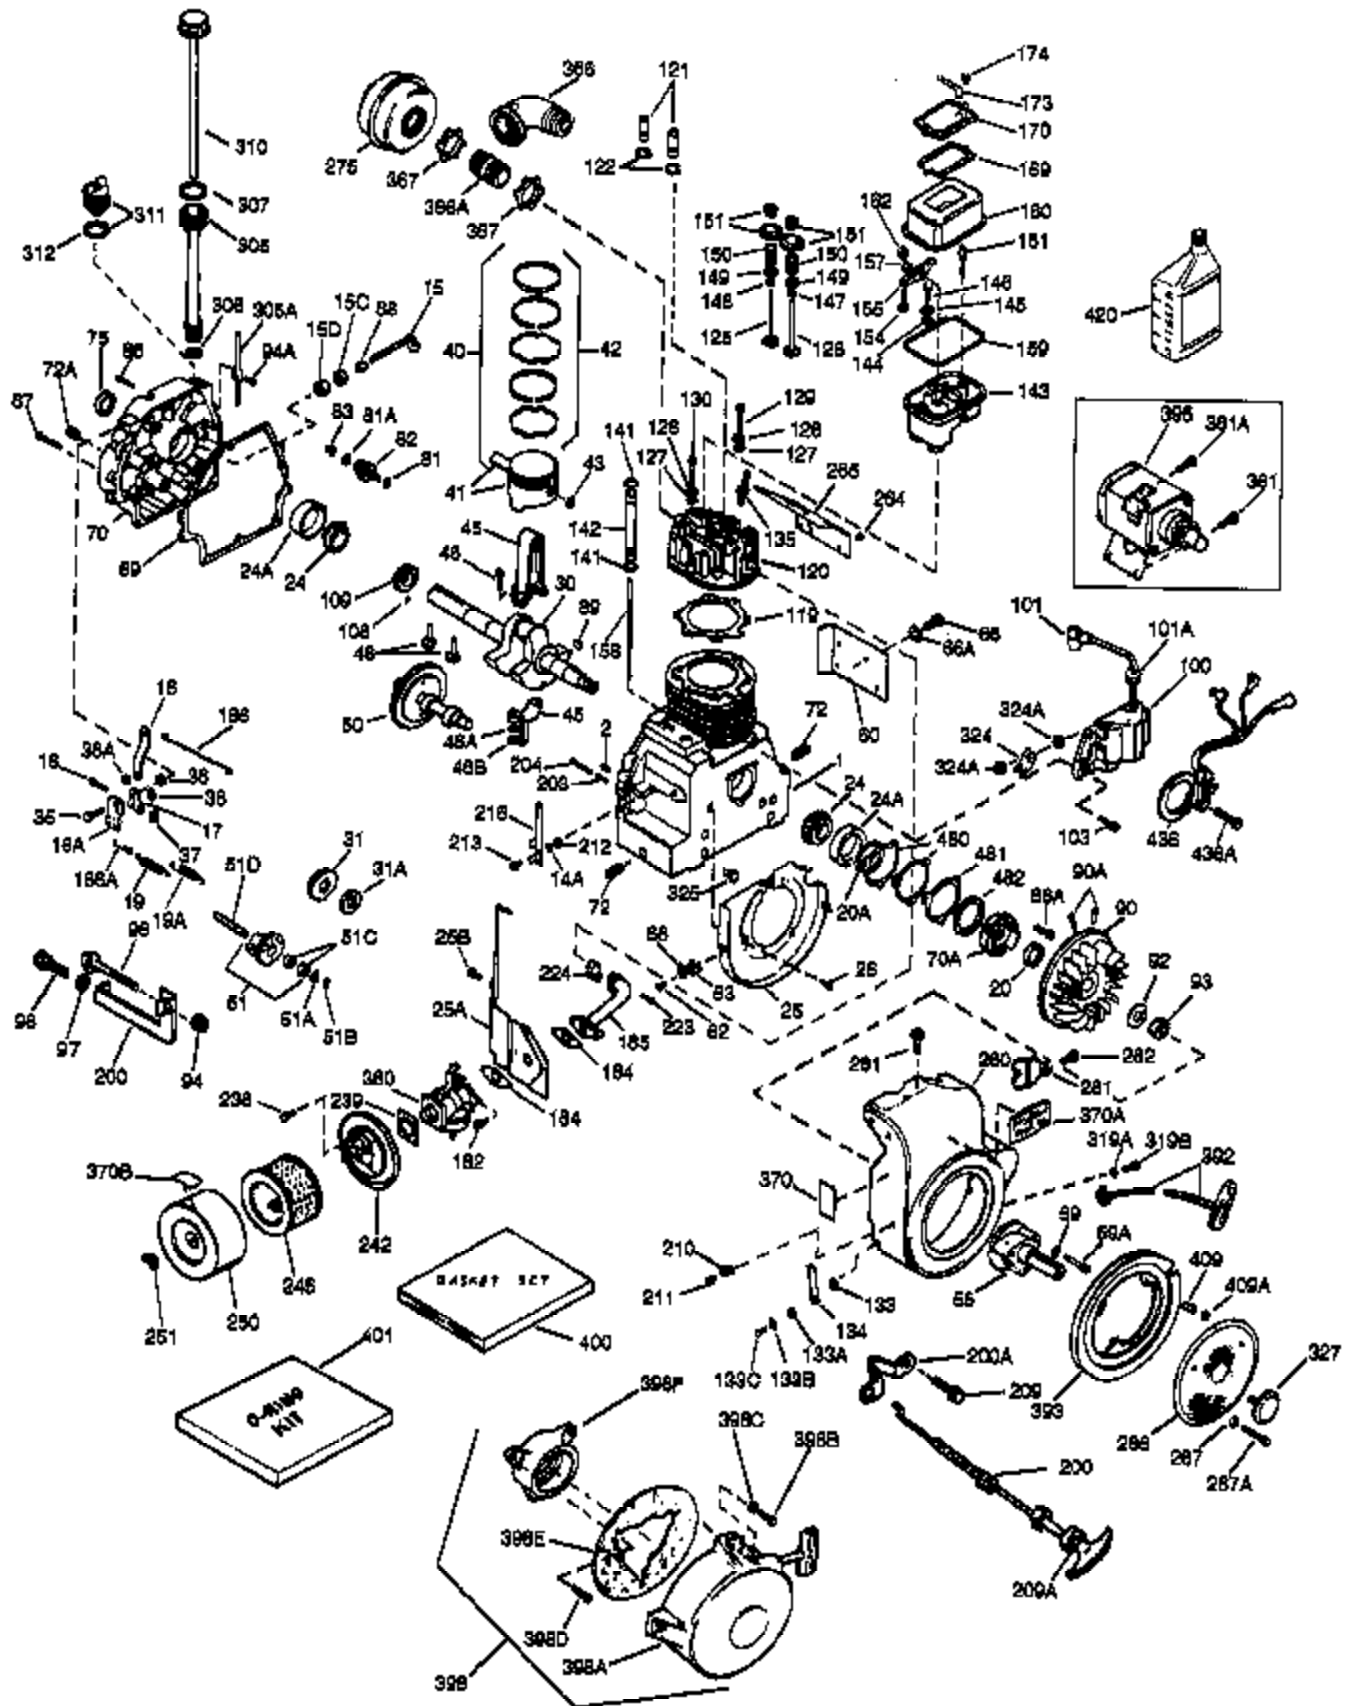

(Page 1 of 2)

IMAGE FILE: ENOH160.2

Ref #	Part Number	Qty	Description
	1 33707A	1	Cylinder (Incl. 2, 20 & 72)
	2 27652	2	Dowel Pin
14A	28558	1	Washer
15	32425	1	Governor Rod
16B	31965	1	Governor Spring Plate
16	31963	1	Governor Lever
17	31964	1	Governor Lever Clamp
18	650544	1	Screw, Torx T-25, 10-24 x 7/8"
19	31967	1	Extension Spring
20A	32599	1	* "O" Ring
20	31950	1	* Oil Seal
24	31932	2	Tapered Roller Bearing
24A	31928	2	Bearing Cup
25B	650738	1	Screw, 1/4-20 x 5/8"
25	32579	1	Blower Housing Baffle
25A	33477A	1	Air Baffle
26	650561	3	Screw, 1/4-20 x 5/8"
30	33425B	1	Crankshaft
32	31787	1	Washer
35	30312	1	Screw, 10-32 x 1/2"
37	7975	1	Lock Nut, 10-24
38	29193	1	Retaining Ring
38A	650518	1	Washer
40	34511	1	Piston, Pin & Ring Set (Std.)
40	34512	1	Piston, Pin & Ring Set (.010" OS)
40	34513	1	Piston, Pin & Ring Set (.020" OS)
41	32238B	1	Piston & Pin Ass'y. (Std.) (Incl. 43)
41	32239B	1	Piston & Pin Ass'y. (.010" OS) (Incl. 43)
41	32240B	1	Piston & Pin Ass'y. (.020" OS) (Incl. 43)
42	32241	1	Ring Set (Std.)
42	32242	1	Ring Set (.010" OS)
42	32243	1	Ring Set (.020" OS)
43	31919	2	Piston Pin Retaining Ring
45	33093A	1	Connecting Rod Ass'y. (Incl.46 - 46B)
45	34383	1	Connecting Rod Ass'y.(.010" US)(Incl. 46-46B)
45	34384	1	Connecting Rod Ass'y.(.020" US)(Incl. 46-46B)
46	32077	2	Connecting Rod Bolt
46A	26073	2	Washer
46B	28264	2	Nut
48	33472	2	Valve Lifter
50	34752	1	Camshaft (MCR)
60	33479	1	Blower Housing Extension
69	31956B	1	* Cylinder Cover Gasket
70A	32577	1	Cylinder Cover (See Ref. #'s 480-482)
70	32685	1	Cylinder Cover (Incl. 15,38,72,75,88)
72	31927	2	Oil Drain Plug
75	31950	1	Oil Seal
81	30590A	1	Washer
81A	650745	1	Washer
82	34751	1	Governor Gear Ass'y.
83	35322	1	Governor Spool
86A	792028	3	Screw, 5/16-18 x 7/8"
86	650588	1	Screw, 1/4-20 x 2"
87	650451	8	Screw, 1/4-20 x 1"
88	32426	1	Spacer
89	650592	1	Flywheel Key
90	610909	1	Flywheel (W/Ring Gear) (Incl. 90A)
90A	730201	1	Trigger Pin Kit