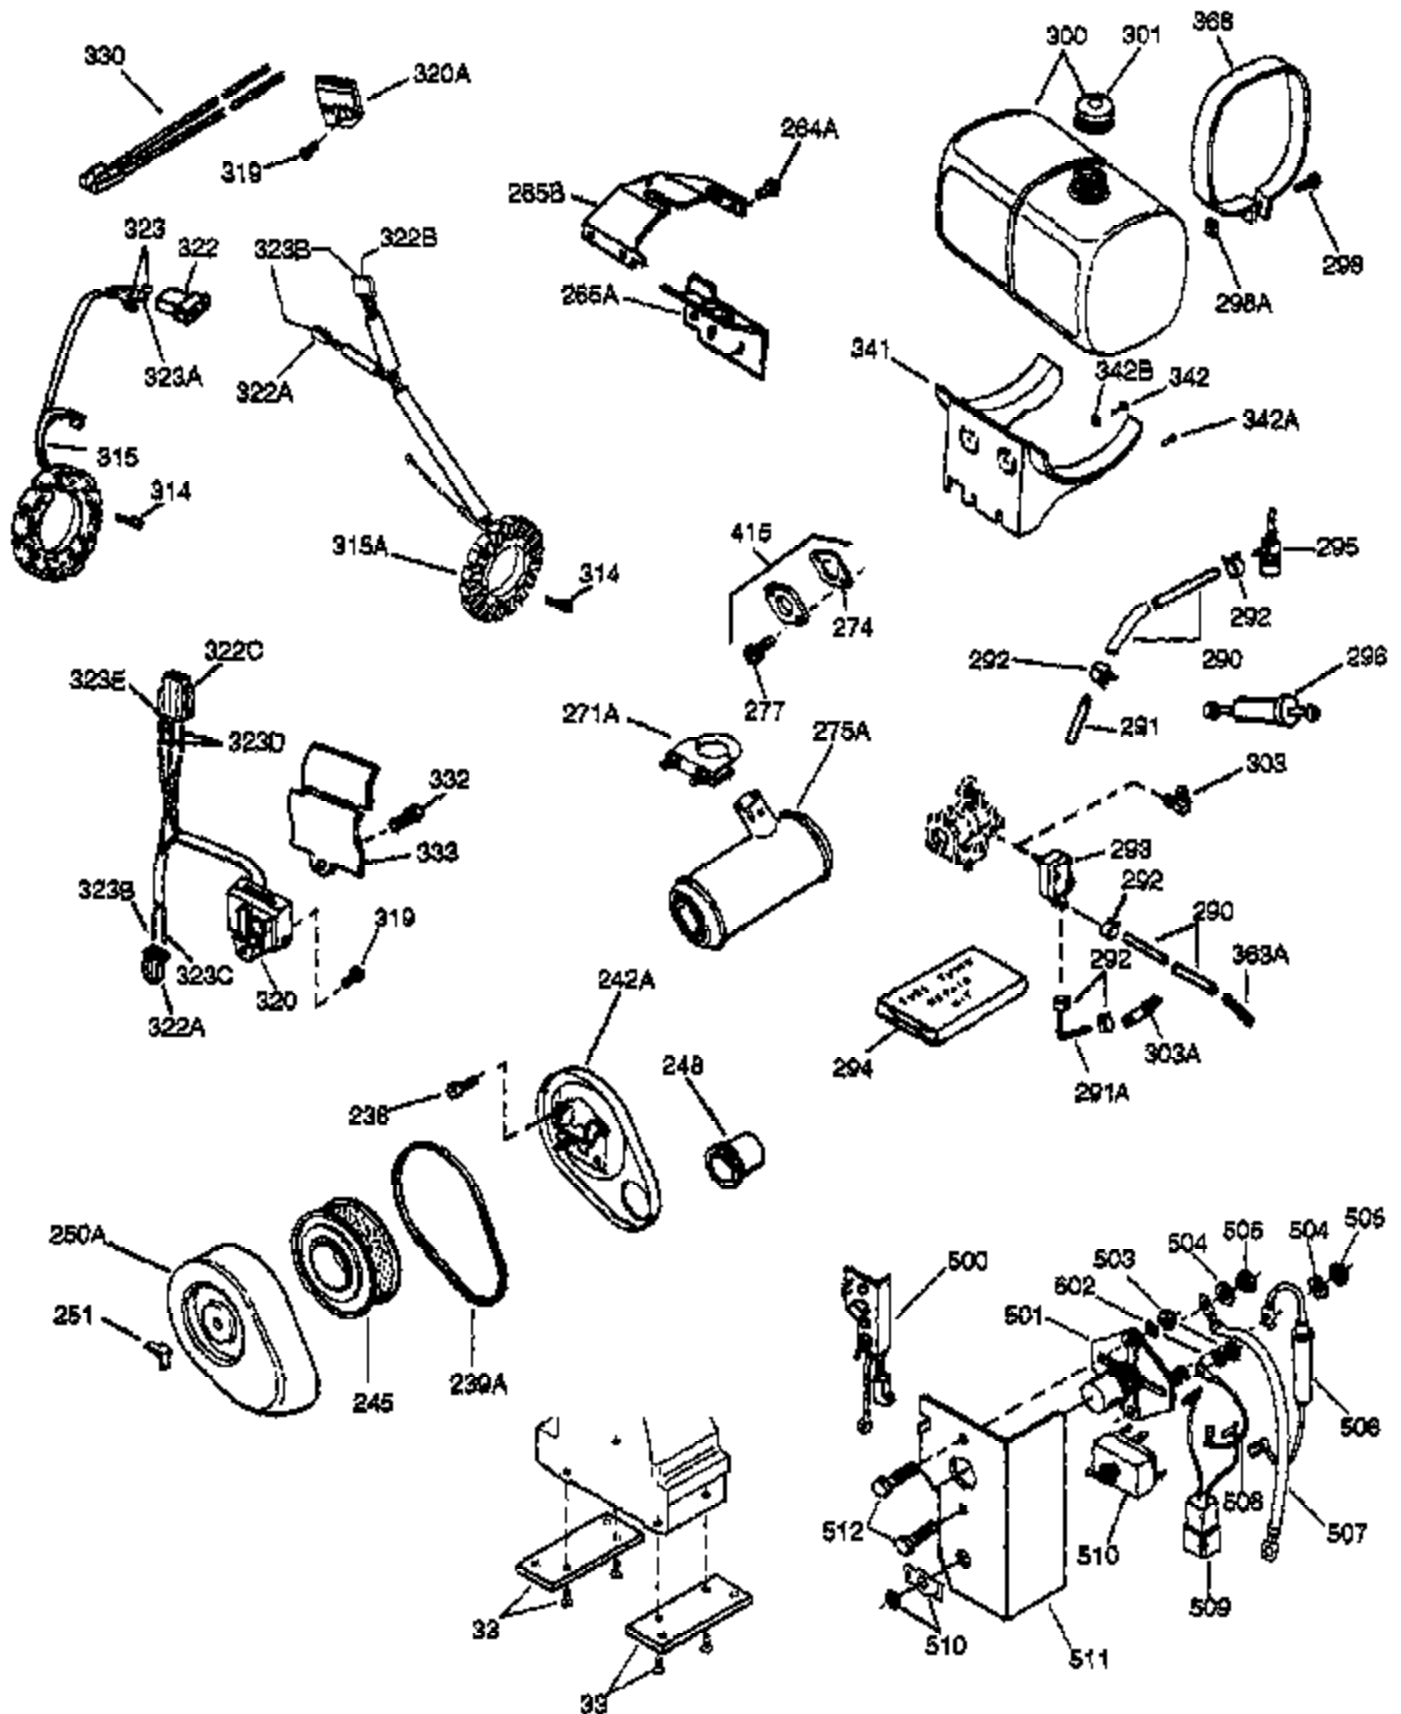

(Page 2 of 2)

IMAGE FILE: ENOH160.2

Ref #	Part Number	Qty	Description
16B	31965	1	Governor Spring Plate
32	31787	1	Washer
144	33484	3	* "O" Ring (Also Incl. in 401)
238	650399	4	Screw, 10-32 x 5/8"
239A	34197	1	Air Cleaner Gasket
245	32008	1	Air Cleaner Filter
248	34194A	1	Air Cleaner Tube
251	650513	1	Wing Nut, 1/4-20
271A	35732	1	Muffler Clamp
290	29774	1	Fuel Line
291	30962	1	Fuel Line
292	26460	2	Fuel Line Clamp
293A	650378	2	Screw, Torx T-30, 5/16-18 X 3-3/32"
293	35807	1	Pulse Pump
294	35791	1	Pulse Pump Repair Kit
295	29683	1	Fuel Shut-Off Valve
298	650488	1	Screw, 1/4-20 x 1-1/4"
298A	650456	1	Lock Nut, 1/4-20
300	33979	1	Fuel Tank
301	33032	1	Fuel Cap
303	29634	2	Fuel Fitting
314	650521	2	Screw, 10-32 x 1-1/8"
315	611214	1	Alternator Coil (20 Amp) (Incl.322 ,3 23,323B)
319	651026	1	Screw, 1/4-20 x 1/2"
320	611215	1	Regulator (20 Amp)
322	610824	1	Connector Body
322A	610921	1	Connector Body
323	610922	1	Terminal
341	33978	1	Fuel Tank Bracket
342A	650785	2	Screw, 5/16-18 x 5/8"
342B	650787	2	Belleville Washer
342	650786	2	Screw, 1/4-20 x 5/8"
366A	32143	1	Muffler Nipple
368	33980	1	Fuel Tank Strap
500	730198	1	Switch Ass'y.
501	34616	1	Starter Switch
502	27513	2	Lock Washer
503	650864	2	Nut, 1/4-20
504	8274	2	Lock Washer
505	650586	2	Nut, 5/16-24
506	34620	1	Wire & Fuse
507	34618	1	Starter Wire
508	34619	1	Ground Wire
509	34617	1	Adapter Cord
510	34615	1	Toggle Switch
511	34614	1	Starter Button Bracket
512	792026	2	Screw, 1/4-20 x 7/8"