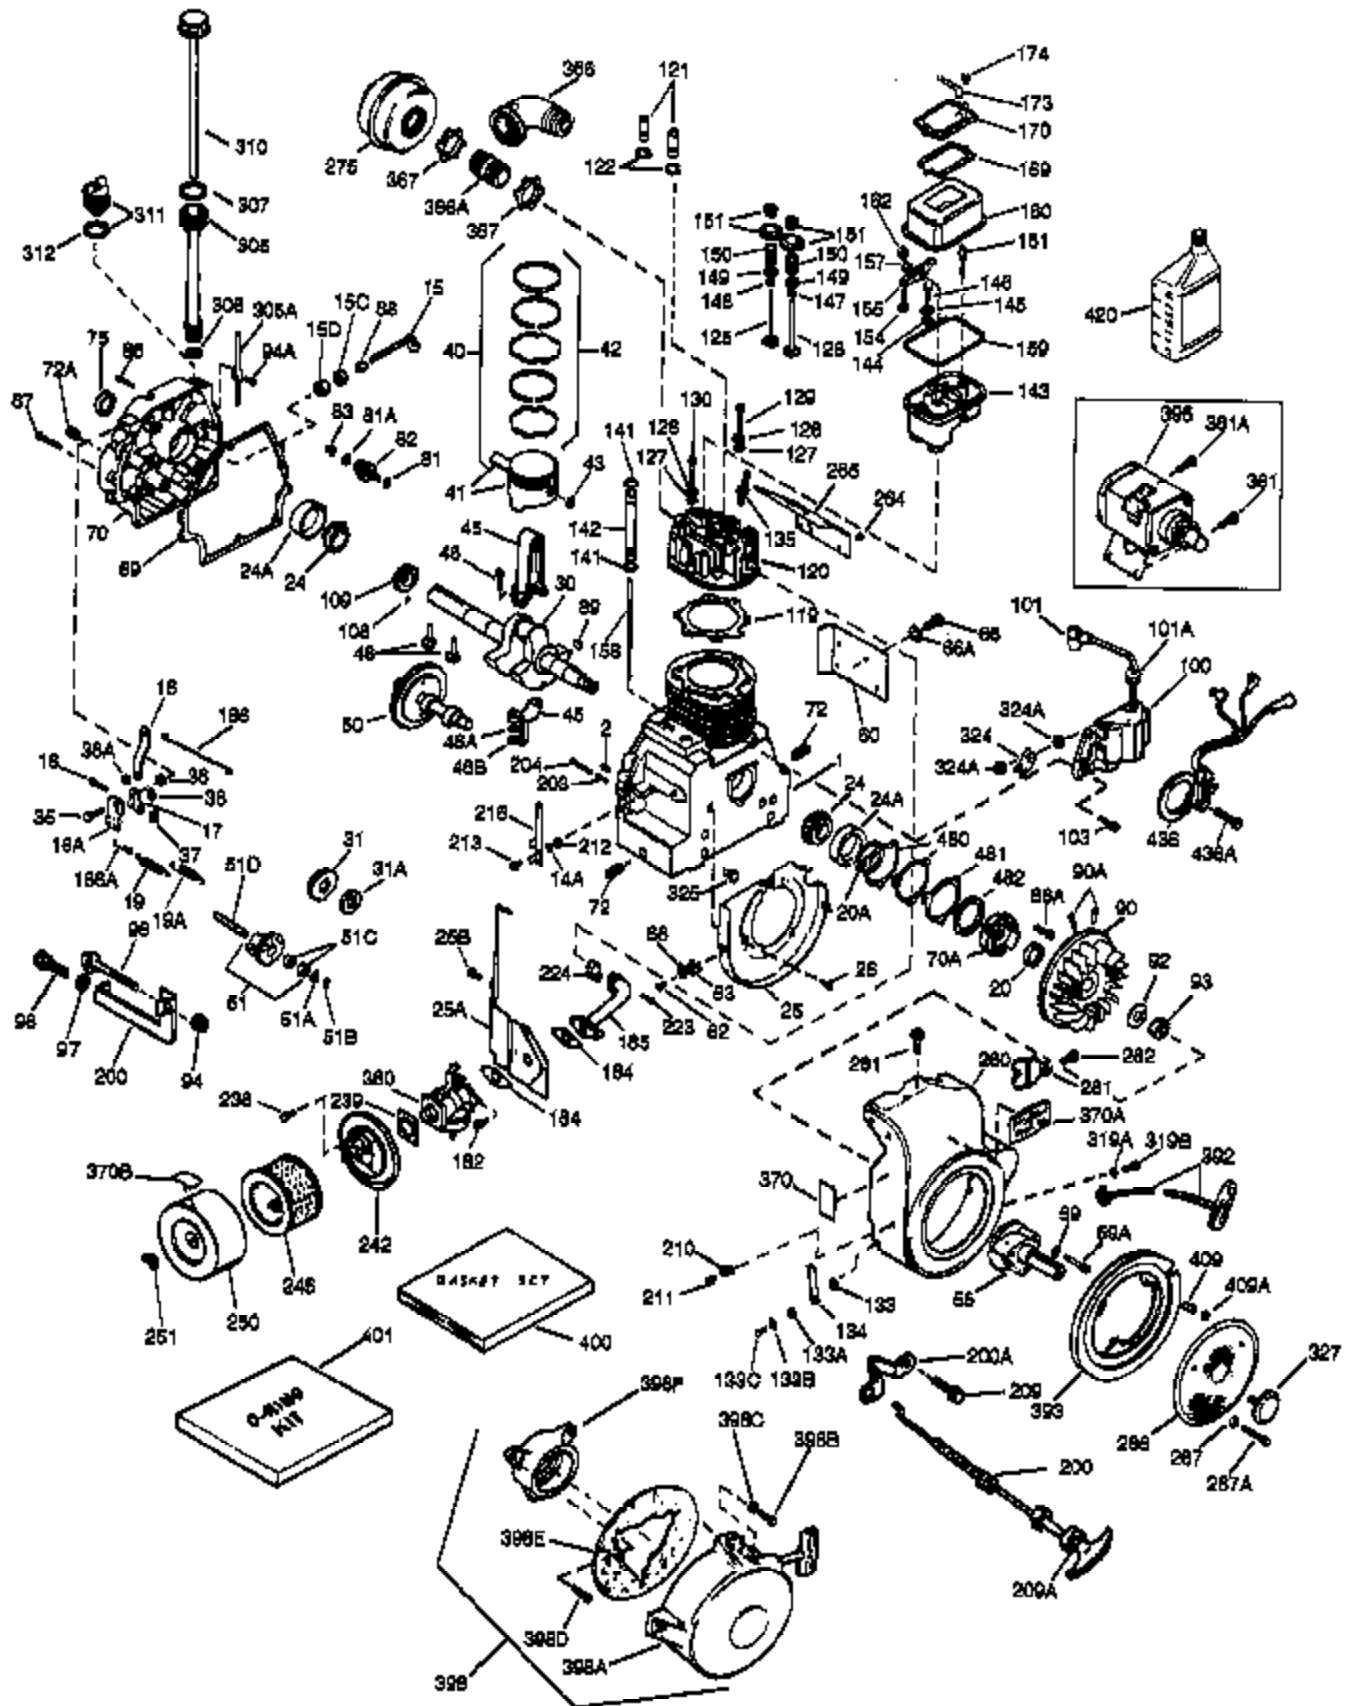

(Page 1 of 2)

IMAGE FILE: ENOH160.2

Ref #	Part Number	Qty	Description
1	33707A	1	Cylinder (Incl. 2, 20 & 72)
2	27652	2	Dowel Pin
14A	28558	1	Washer
15	32425	1	Governor Rod
16B	31965	1	Governor Spring Plate
16	31963	1	Governor Lever
17	31964	1	Governor Lever Clamp
18	650544	1	Screw, Torx T-25, 10-24 x 7/8"
19	31967	1	Extension Spring
20A	32599	1	* "O" Ring
20	31950	1	* Oil Seal
24A	31928	2	Bearing Cup
24	31932	2	Tapered Roller Bearing
25A	33477A	1	Air Baffle
25	32579	1	Blower Housing Baffle
25B	651031	1	Screw, 1/4-20 x 9/16"
26	650561	3	Screw, 1/4-20 x 5/8"
30	33425B	1	Crankshaft
32	31787	1	Washer
35	30312	1	Screw, 10-32 x 1/2"
37	7975	1	Lock Nut, 10-24
38A	650518	1	Washer
38	29193	1	Retaining Ring
40	34511	1	Piston, Pin & Ring Set (Std.)
40	34512	1	Piston, Pin & Ring Set (.010" OS)
40	34513	1	Piston, Pin & Ring Set (.020" OS)
41	32238B	1	Piston & Pin Ass'y. (Std.) (Incl. 43)
41	32239B	1	Piston & Pin Ass'y. (.010" OS) (Incl. 43)
41	32240B	1	Piston & Pin Ass'y. (.020" OS) (Incl. 43)
42	32241	1	Ring Set (Std.)
42	32242	1	Ring Set (.010" OS)
42	32243	1	Ring Set (.020" OS)
43	31919	2	Piston Pin Retaining Ring
45	33093A	1	Connecting Rod Ass'y. (Incl.46 - 46B)
45	34383	1	Connecting Rod Ass'y.(.010" US)(Incl. 46-46B)
45	34384	1	Connecting Rod Ass'y.(.020" US)(Incl. 46-46B)
46	32077	2	Connecting Rod Bolt
46B	28264	2	Nut
46A	26073	2	Washer
48	33472	2	Valve Lifter
50	34752	1	Camshaft (MCR)
60	33479	1	Blower Housing Extension
69	31956B	1	* Cylinder Cover Gasket
70	32685	1	Cylinder Cover (Incl. 15,38,72,75,88)
70A	32577	1	Cylinder Cover (See Ref. #'s 480-482)
72A	28534	1	Oil Drain Plug
72	31927	2	Oil Drain Plug
75	31950	1	Oil Seal
81	30590A	1	Washer
81A	650745	1	Washer
82	34751	1	Governor Gear Ass'y.
83	35322	1	Governor Spool
86A	792028	3	Screw, 5/16-18 x 7/8"
86	650588	1	Screw, 1/4-20 x 2"
87	650451	8	Screw, 1/4-20 x 1"
88	32426	1	Spacer
89	650592	1	Flywheel Key
90A	730201	1	Trigger Pin Kit