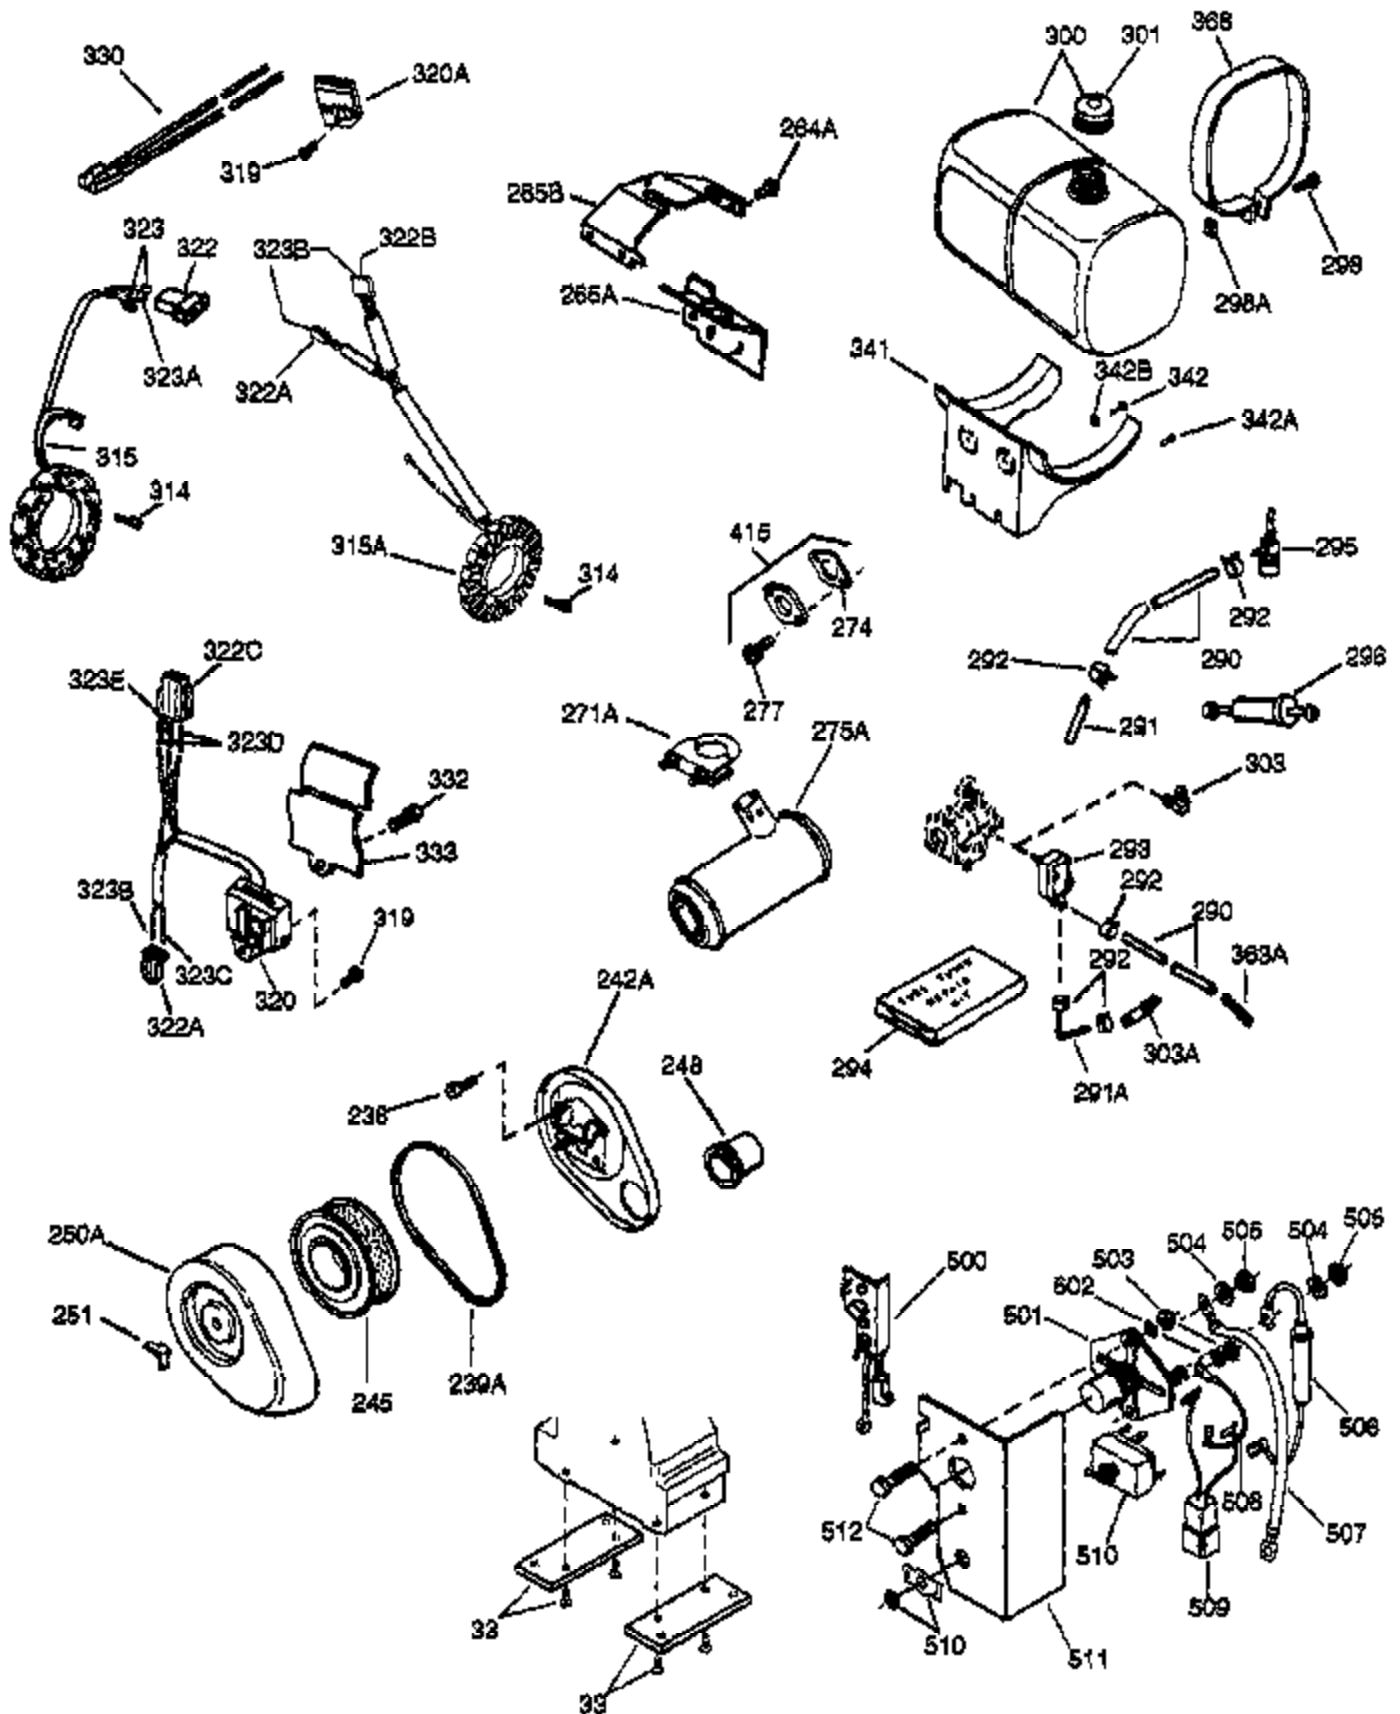

(Page 2 of 2)

IMAGE FILE: ENOH160.2

Ref #	Part Number	Qty	Description
60A	34276	1	Regulator Cover
65A	650736	1	Screw, 10-16 x 3/8"
144	33484	3	* "O" Ring (Also Incl. in 401)
238	650399	4	Screw, 10-32 x 5/8"
245	32008	1	Air Cleaner Filter
248	34194A	1	Carburetor Tube
251	650513	1	Wing Nut, 1/4-20
261A	650751	1	Screw, 1/4-20 x 7/16"
262	29747B	1	Screw, Torx T-40, 5/16-24 x 21/32"
271A	35732	1	Muffler Clamp
290	29774	1	Fuel Line (2.00")
291	30962	1	Fuel Line (17.00")
292	26460	4	Fuel Line Clamp
295	29683	1	Fuel Filter & Shut-Off Valve
296	34279B	1	Fuel Filter
298	650488	1	Screw, 1/4-20 x 1-1/4"
298A	650456	1	Lock Nut, 1/4-20
300	33979	1	Fuel Tank (Incl. 301)
301	33032	1	Fuel Cap
303	28566	1	Fuel Fitting
319	650595	1	Screw, 5/16-24 x 3/8"
341	33978	1	Fuel Tank Bracket
342A	650785	2	Screw, 5/16-18 x 5/8"
342B	650787	2	Belleville Washer
342	650786	2	Screw, 1/4-20 x 5/8"
366A	32143	1	Muffler Nipple
368	33980	1	Fuel Tank Strap