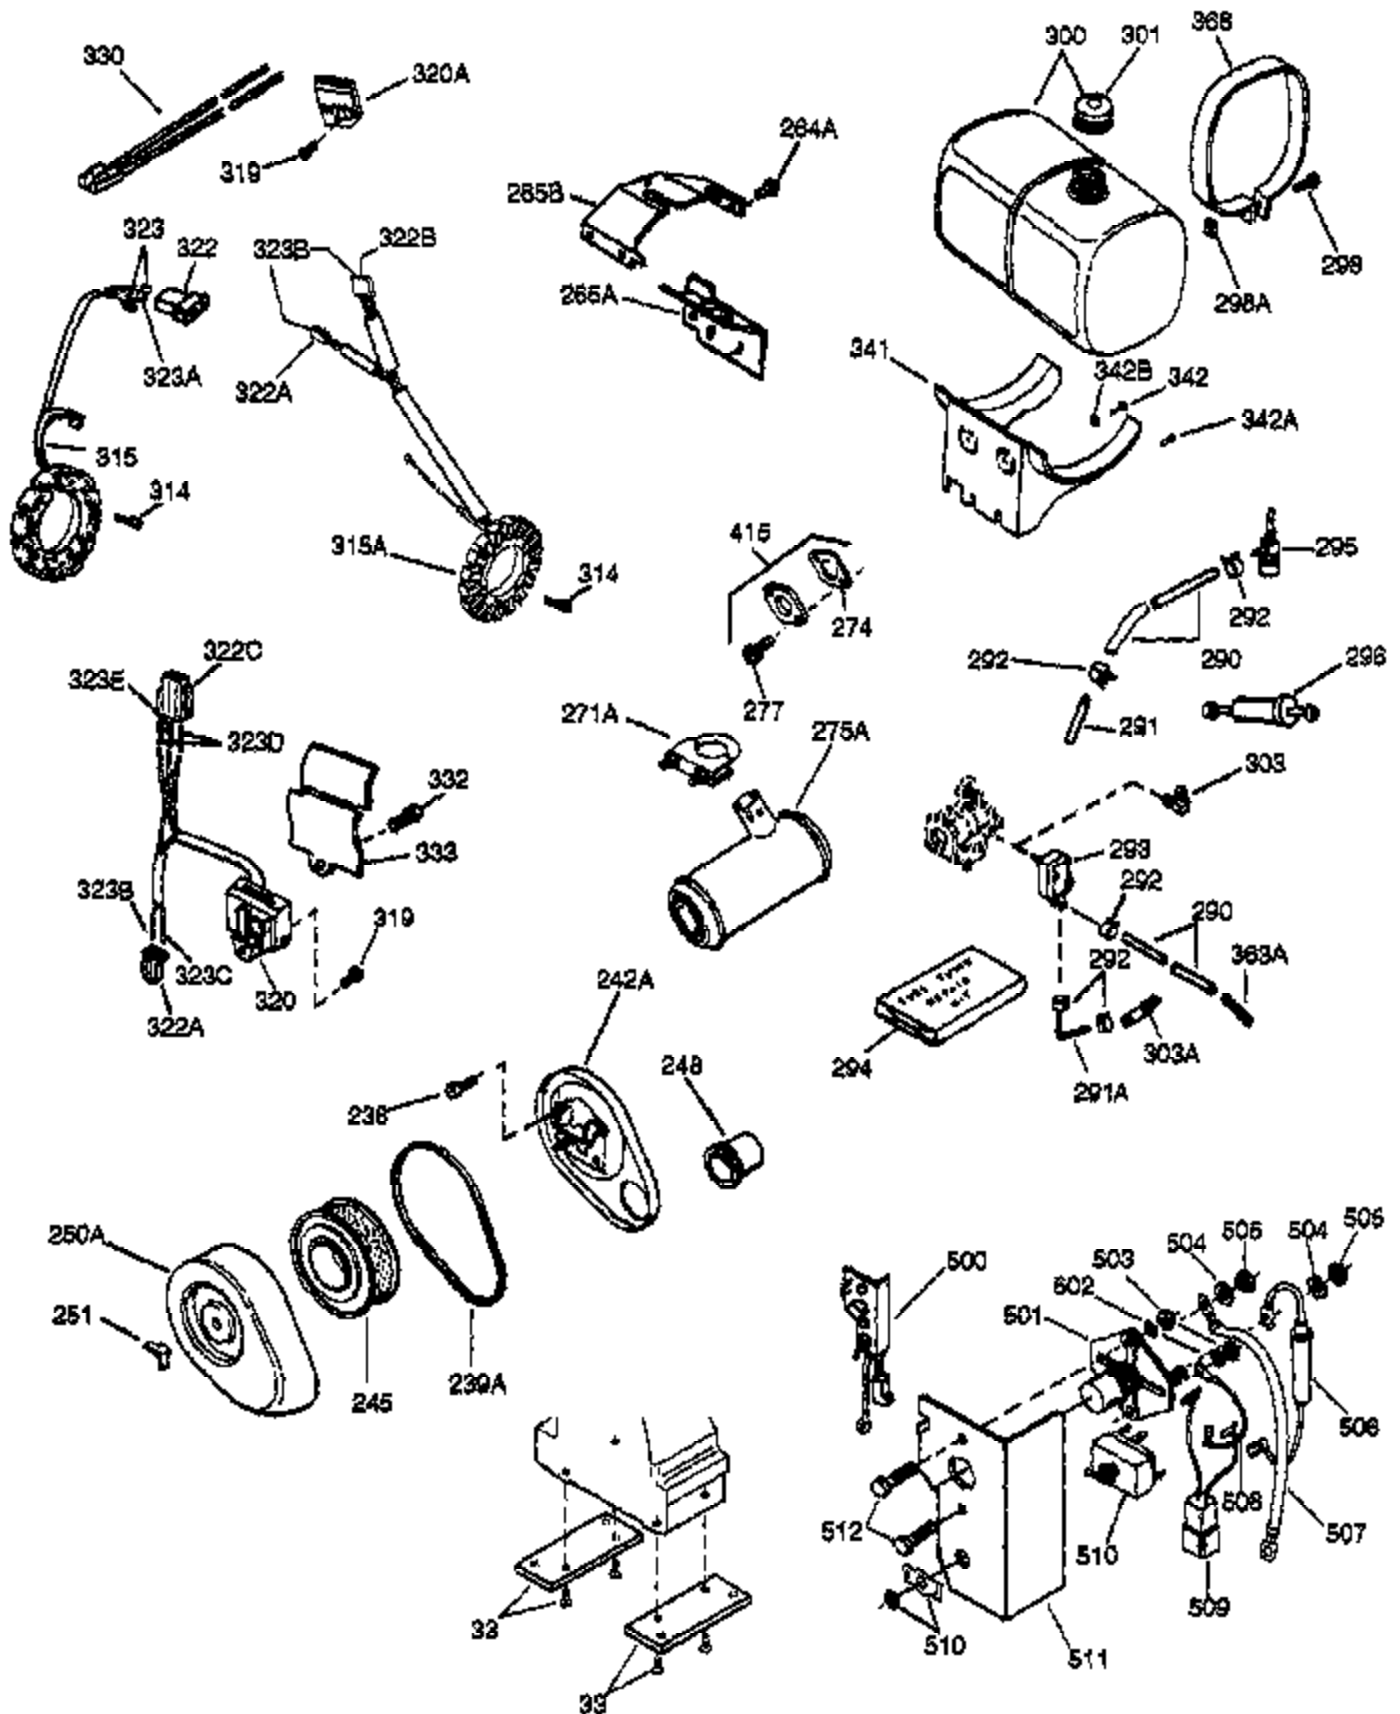

(Page 2 of 2)

IMAGE FILE: ENOH160.2

Ref #	Part Number	Qty	Description
16B	31965	1	Governor Spring Plate
144	33484	3	* "O" Ring (Also Incl. in 401)
238	650399	4	Screw, 10-32 x 5/8"
239A	34197	1	Air Cleaner Gasket
245	32008	1	Air Cleaner Filter
248	34194A	1	Air Cleaner Tube
251	650513	1	Wing Nut, 1/4-20
261A	650751	1	Screw, 1/4-20 x 7/16"
271A	35732	1	Muffler Clamp
274	33515A	1	* Exhaust Gasket
290	29774	1	Fuel Line (6.00")
291	30962	1	Fuel Line
291A	29774	1	Fuel Line
292	26460	4	Fuel Line Clamp
293	35807	1	Pulse Pump
294	35791	1	Pulse Pump Repair Kit
295	29683	1	Fuel Shut-Off Valve
298A	650456	1	Lock Nut, 1/4-20
298	650488	1	Screw, 1/4-20 x 1-1/4"
300	33979	1	Fuel Tank
303	29634	2	Fuel Fitting
332	650650	1	Screw, 10-16 x 3/8"
333	34276	1	Regulator Cover
341	33978	1	Fuel Tank Bracket
342A	650785	2	Screw, 5/16-18 x 5/8"
342B	650787	2	Belleville Washer
342	650786	2	Screw, 1/4-20 x 5/8"
355	590452	1	Starter Handle
366A	32143	1	Muffler Nipple
368	33980	1	Fuel Tank Strap
370C	36261	1	Lubrication Decal
436B	650399	2	Screw, 10-32 x 5/8"