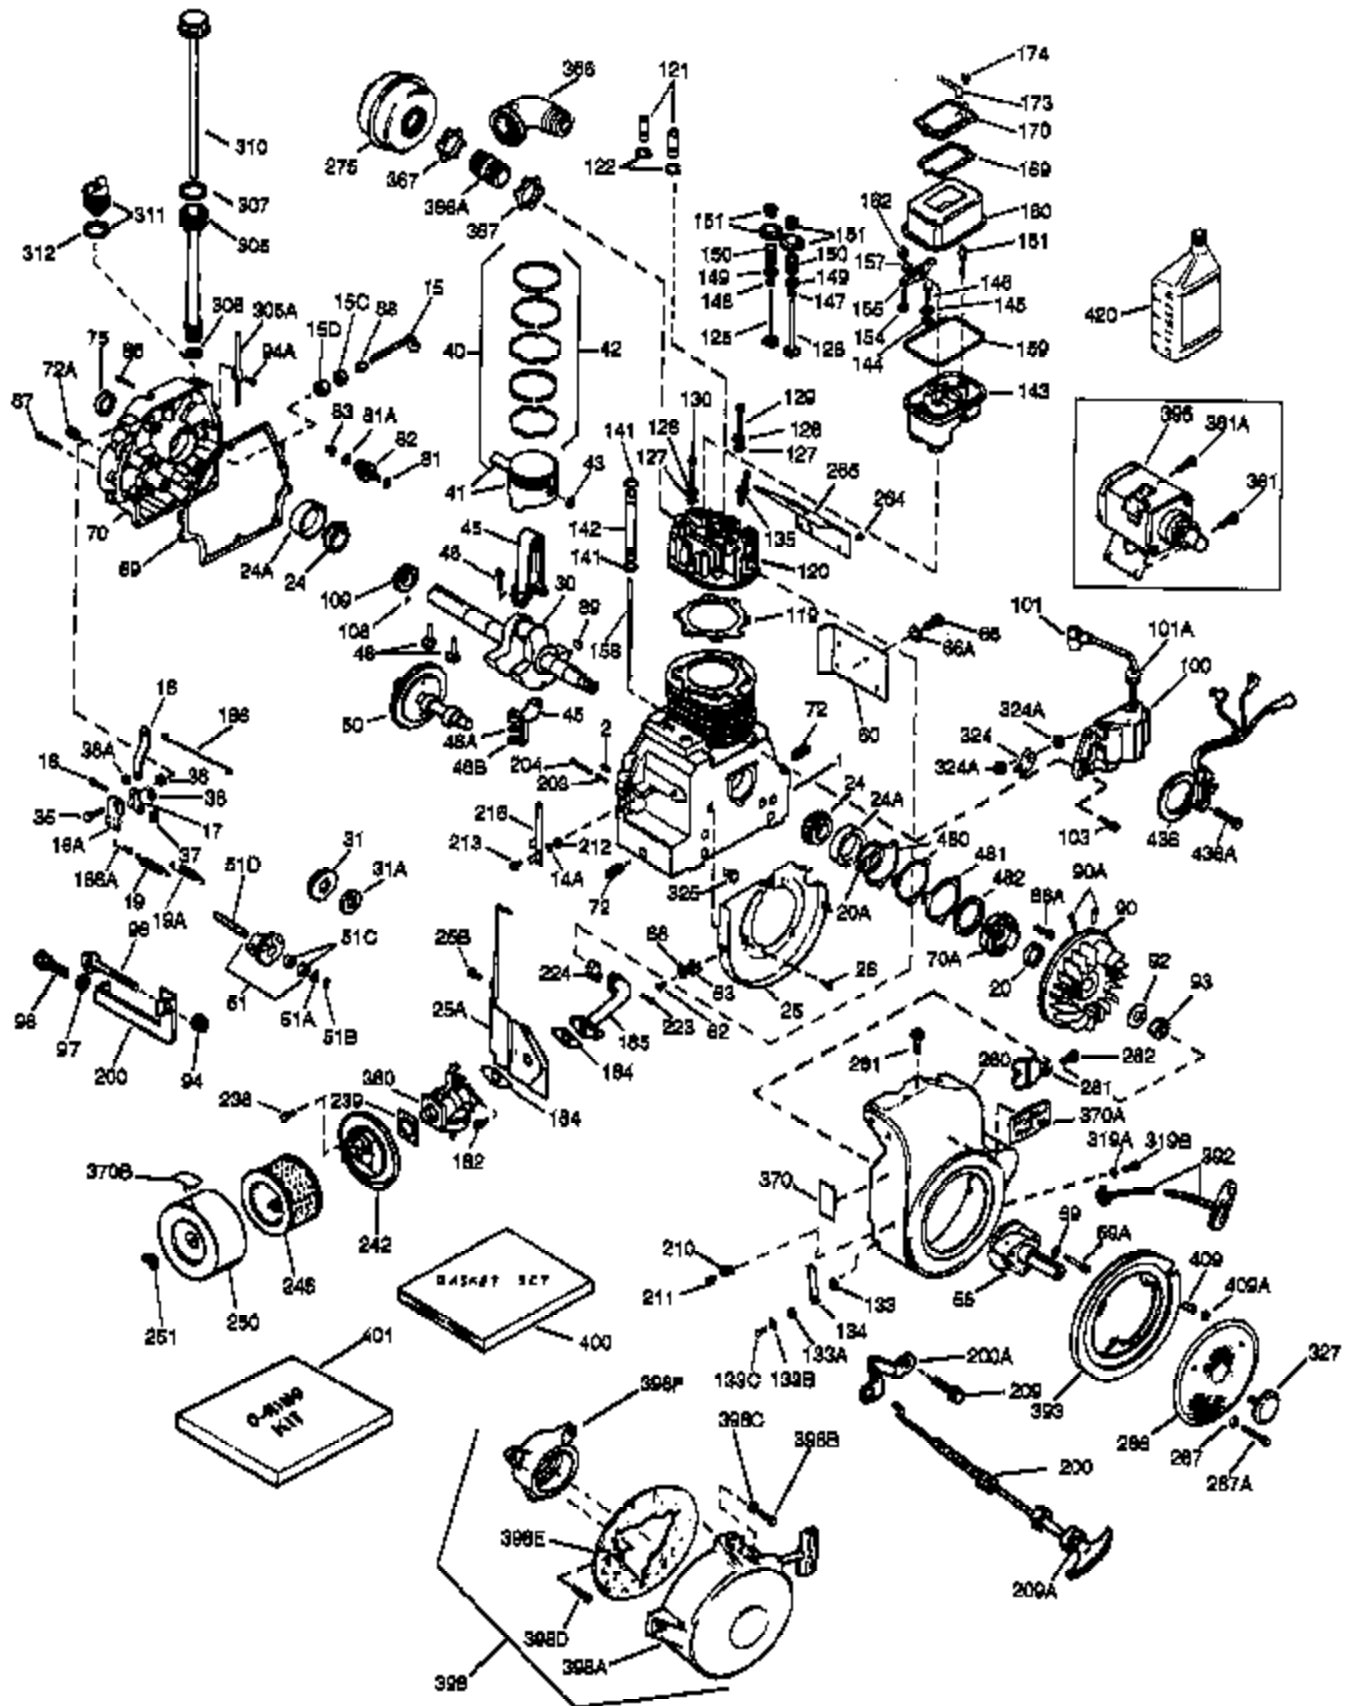

(Page 1 of 2)

IMAGE FILE: ENOH160.2

Ref #	Part Number	Qty	Description
1	33707A	1	Cylinder (Incl. 2, 20 & 72)
2	27652	2	Dowel Pin
14A	28558	1	Washer
15	32425	1	Governor Rod
16B	31965	1	Governor Spring Plate
16	31963	1	Governor Lever
17	31964	1	Governor Lever Clamp
18	650544	1	Screw, Torx T-25, 10-24 x 7/8"
19	31967	1	Extension Spring
20	31950	1	* Oil Seal
20A	32599	1	* "O" Ring
24	31932	2	Tapered Roller Bearing
24A	31928	2	Bearing Cup
25A	33477A	1	Air Baffle
25B	650738	1	Screw, 1/4-20 x 5/8"
25	32579	1	Blower Housing Baffle
26	650561	3	Screw, 1/4-20 x 5/8"
30	33420B	1	Crankshaft
35	30312	1	Screw, 10-32 x 1/2"
37	7975	1	Lock Nut, 10-24
38A	650518	1	Washer
38	29193	1	Retaining Ring
40	34511	1	Piston, Pin & Ring Set (Std.)
40	34512	1	Piston, Pin & Ring Set (.010" OS)
40	34513	1	Piston, Pin & Ring Set (.020" OS)
41	32238B	1	Piston & Pin Ass'y. (Std.) (Incl. 43)
41	32239B	1	Piston & Pin Ass'y. (.010" OS) (Incl. 43)
41	32240B	1	Piston & Pin Ass'y. (.020" OS) (Incl. 43)
42	32241	1	Ring Set (Std.)
42	32242	1	Ring Set (.010" OS)
42	32243	1	Ring Set (.020" OS)
43	31919	2	Piston Pin Retaining Ring
45	33093A	1	Connecting Rod Ass'y. (Incl.46 - 46B)
45	34383	1	Connecting Rod Ass'y.(.010" US)(Incl. 46-46B)
45	34384	1	Connecting Rod Ass'y.(.020" US)(Incl. 46-46B)
46B	28264	2	Nut
46A	26073	2	Washer
46	32077	2	Connecting Rod Bolt
48	33472	2	Valve Lifter
50	34752	1	Camshaft (MCR)
60	33479	1	Blower Housing Extension
62	650760	1	Screw, 8-32 x 3/8"
63	28545	1	Grommet
66	30063	1	Screw, Torx T-30, 1/4-20 x 1/2"
68	33356	1	Ground Terminal
69	31956B	1	* Cylinder Cover Gasket
70A	32577	1	Cylinder Cover (See Ref. #'s 480-482)
70	32685	1	Cylinder Cover (Incl. 15,38,72,75,88)
72	31927	2	Oil Drain Plug
72A	28534	1	Oil Drain Plug
75	31950	1	Oil Seal
81A	650745	1	Washer
81	30590A	1	Washer
82	34751	1	Governor Gear Ass'y.
83	35322	1	Governor Spool
86	650588	1	Screw, 1/4-20 x 2"
86A	792028	3	Screw, 5/16-18 x 7/8"
87	650451	8	Screw, 1/4-20 x 1"