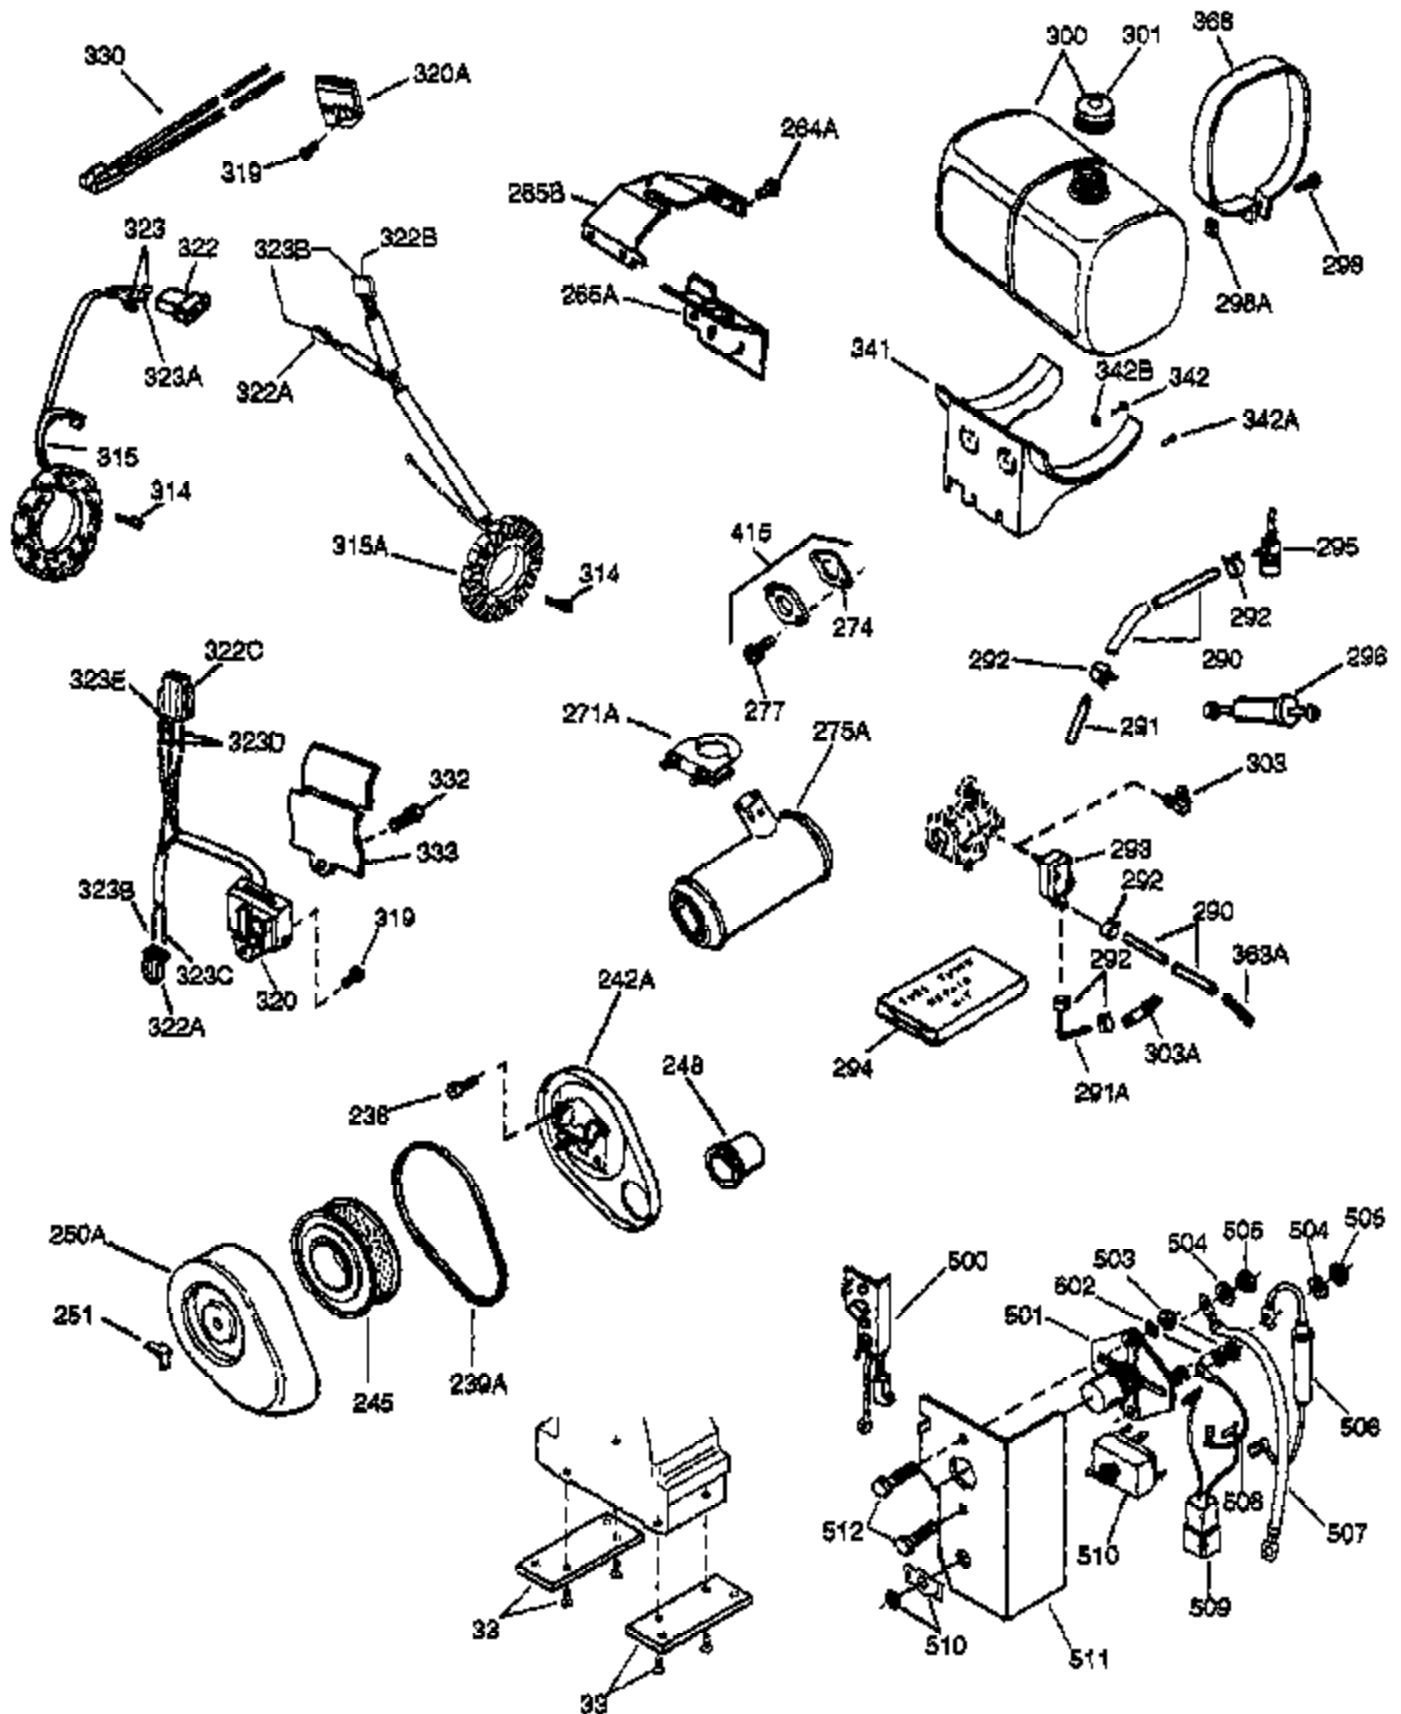

(Page 2 of 2)

IMAGE FILE: ENOH160.2

Ref #	Part Number	Qty	Description
16B	31965	1	Governor Spring Plate
144	33484	3	* "O" Ring (Also Incl. in 401)
238	650399	4	Screw, 10-32 x 5/8"
239A	34197	1	Air Cleaner Gasket
245	32008	1	Air Cleaner Filter
248	34194A	1	Air Cleaner Tube
251	650513	1	Wing Nut, 1/4-20
262	650751	1	Screw, 1/4-20 x 7/16"
271A	35732	1	Muffler Clamp
290	29774	1	Fuel Line (6.00")
291A	29774	1	Fuel Line
291	30962	1	Fuel Line
292	26460	4	Fuel Line Clamp
293A	651049	2	Screw, Torx T-30, 5/16-18 x 1-3/32"
293	35807	1	Pulse Pump
294	35791	1	Pulse Pump Repair Kit
295	29683	1	Fuel Shut-Off Valve
298	650488	2	Screw, 1/4-20 x 1-1/4"
298A	650456	2	Lock Nut, 1/4-20
300	33979	1	Fuel Tank (Incl. 301)
301	33032	1	Fuel Cap
301	33032	1	Fuel Cap
303	29634	1	Fuel Fitting
319	650595	1	Screw, 5/16-24 x 3/8"
332	650650	1	Screw, 10-16 x 3/8"
333	34276	1	Regulator Cover
341	33978	1	Fuel Tank Bracket
342B	650787	2	Belleville Washer
342A	650785	2	Screw, 5/16-18 x 5/8"
342	650786	2	Screw, 1/4-20 x 5/8"
366A	32143	1	Muffler Nipple
368	33980	1	Fuel Tank Strap
370G	35274	1	Instruction Decal