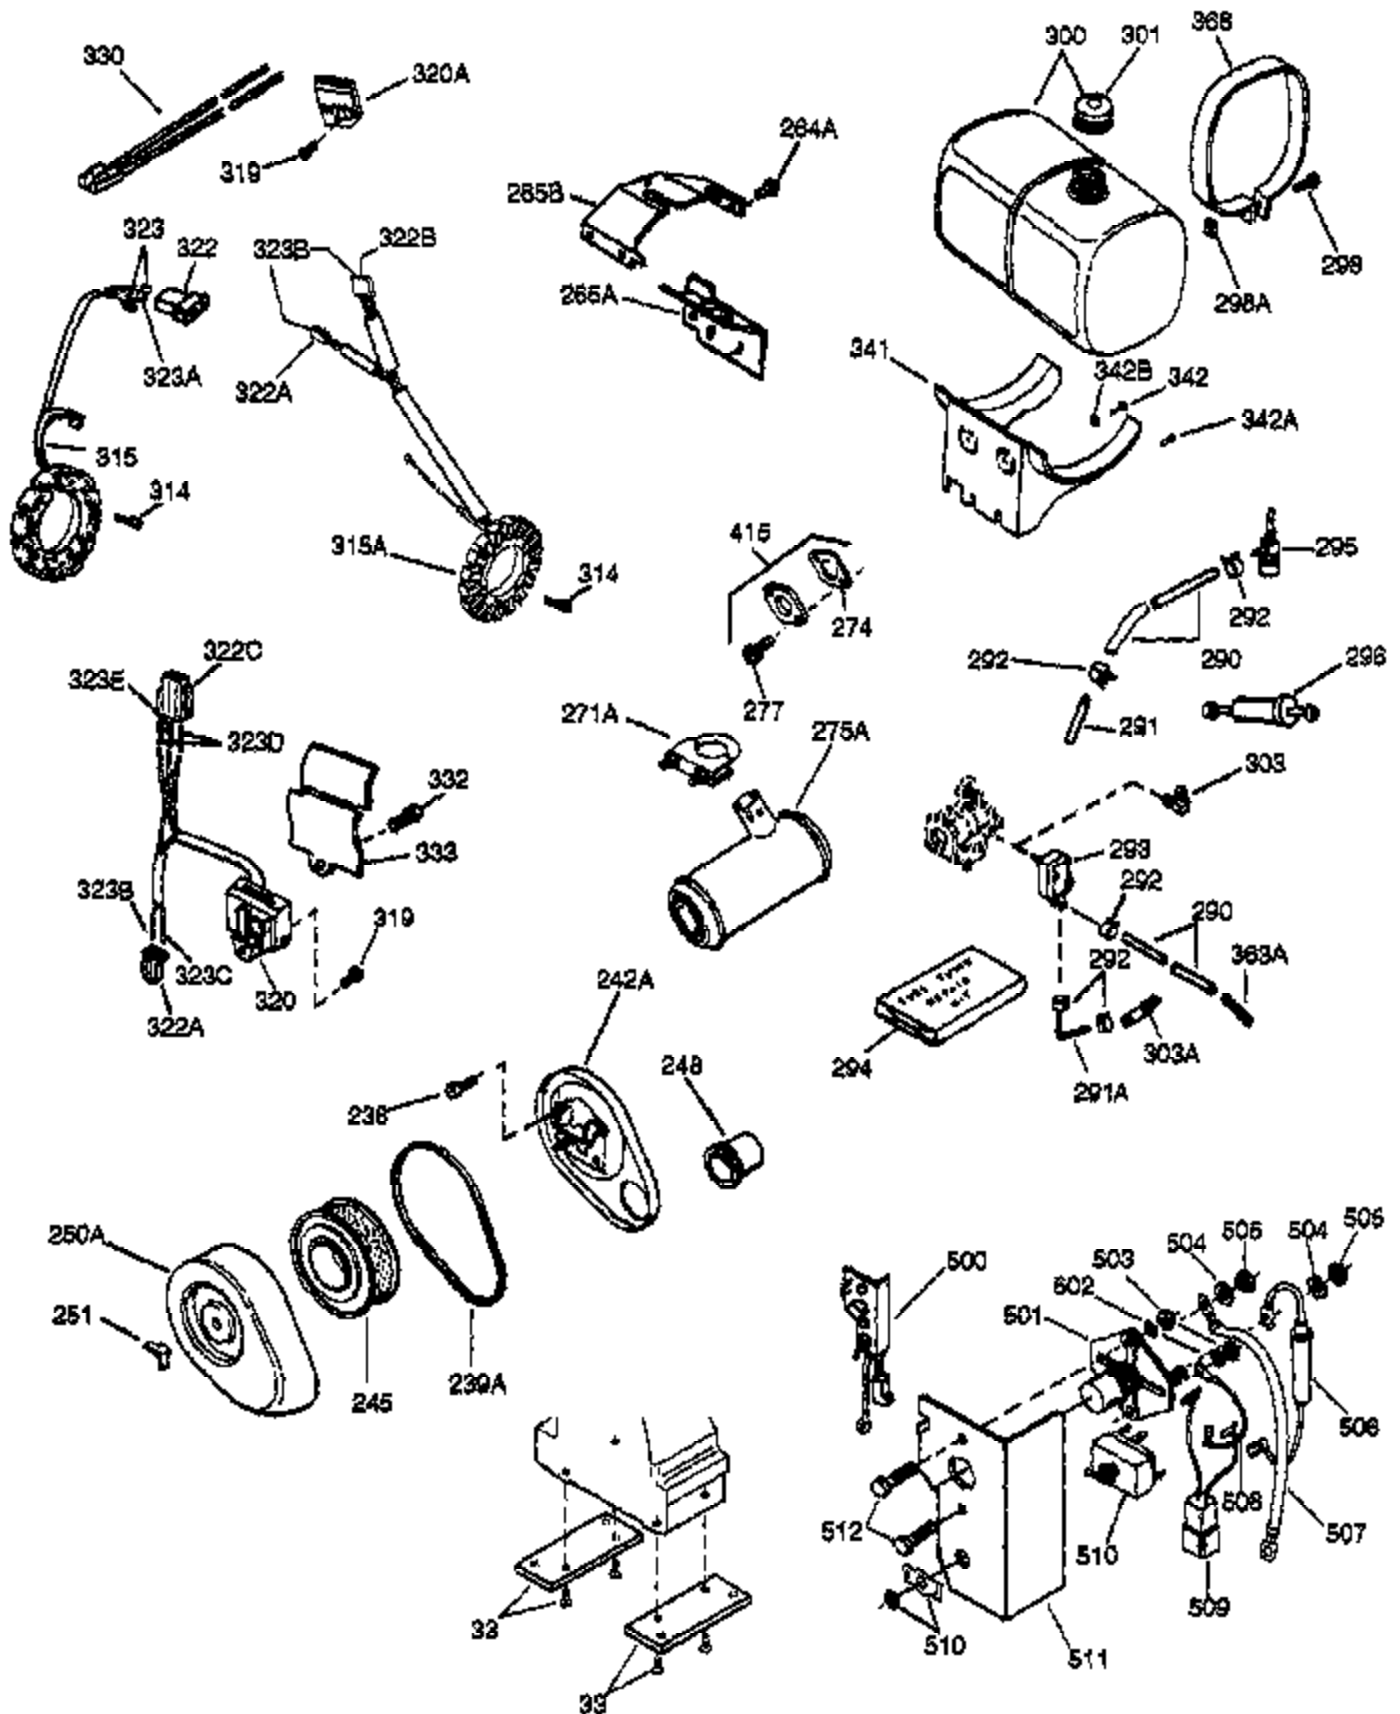

(Page 2 of 2)

IMAGE FILE: ENOH160.2

Ref #	Part Number	Qty	Description
16B	31965	1	Governor Spring Plate
144	33484	3	* "O" Ring (Also Incl. in 401)
238	650399	4	Screw, 10-32 x 5/8"
239A	34197	1	Air Cleaner Gasket
245	32008	1	Air Cleaner Filter
248	34194A	1	Air Cleaner Tube
251	650513	1	Wing Nut, 1/4-20
262	650751	1	Screw, 1/4-20 x 7/16"
271A	35732	1	Muffler Clamp
290	29774	1	Fuel Line (6.00")
291A	29774	1	Fuel Line
291	30962	1	Fuel Line
292	26460	4	Fuel Line Clamp
293A	651049	2	Screw, Torx T-30, 5/16-18 x 1-3/32"
293	35807	1	Pulse Pump
294	35791	1	Pulse Pump Repair Kit
295	29683	1	Fuel Shut-Off Valve
298	650488	2	Screw, 1/4-20 x 1-1/4"
298A	650456	2	Lock Nut, 1/4-20
300	33979	1	Fuel Tank (Incl. 301)
301	33032	1	Fuel Cap
303	29634	2	Fuel Fitting
319	650595	1	Screw, 5/16-24 x 3/8"
332	650650	1	Screw, 10-16 x 3/8"
333	34276	1	Regulator Cover
341	33978	1	Fuel Tank Bracket
342A	650785	2	Screw, 5/16-18 x 5/8"
342	650786	2	Screw, 1/4-20 x 5/8"
342B	650787	2	Belleville Washer
366A	32143	1	Muffler Nipple
368	33980	2	Fuel Tank Strap
370G	35274	1	Oil Instruction Decal