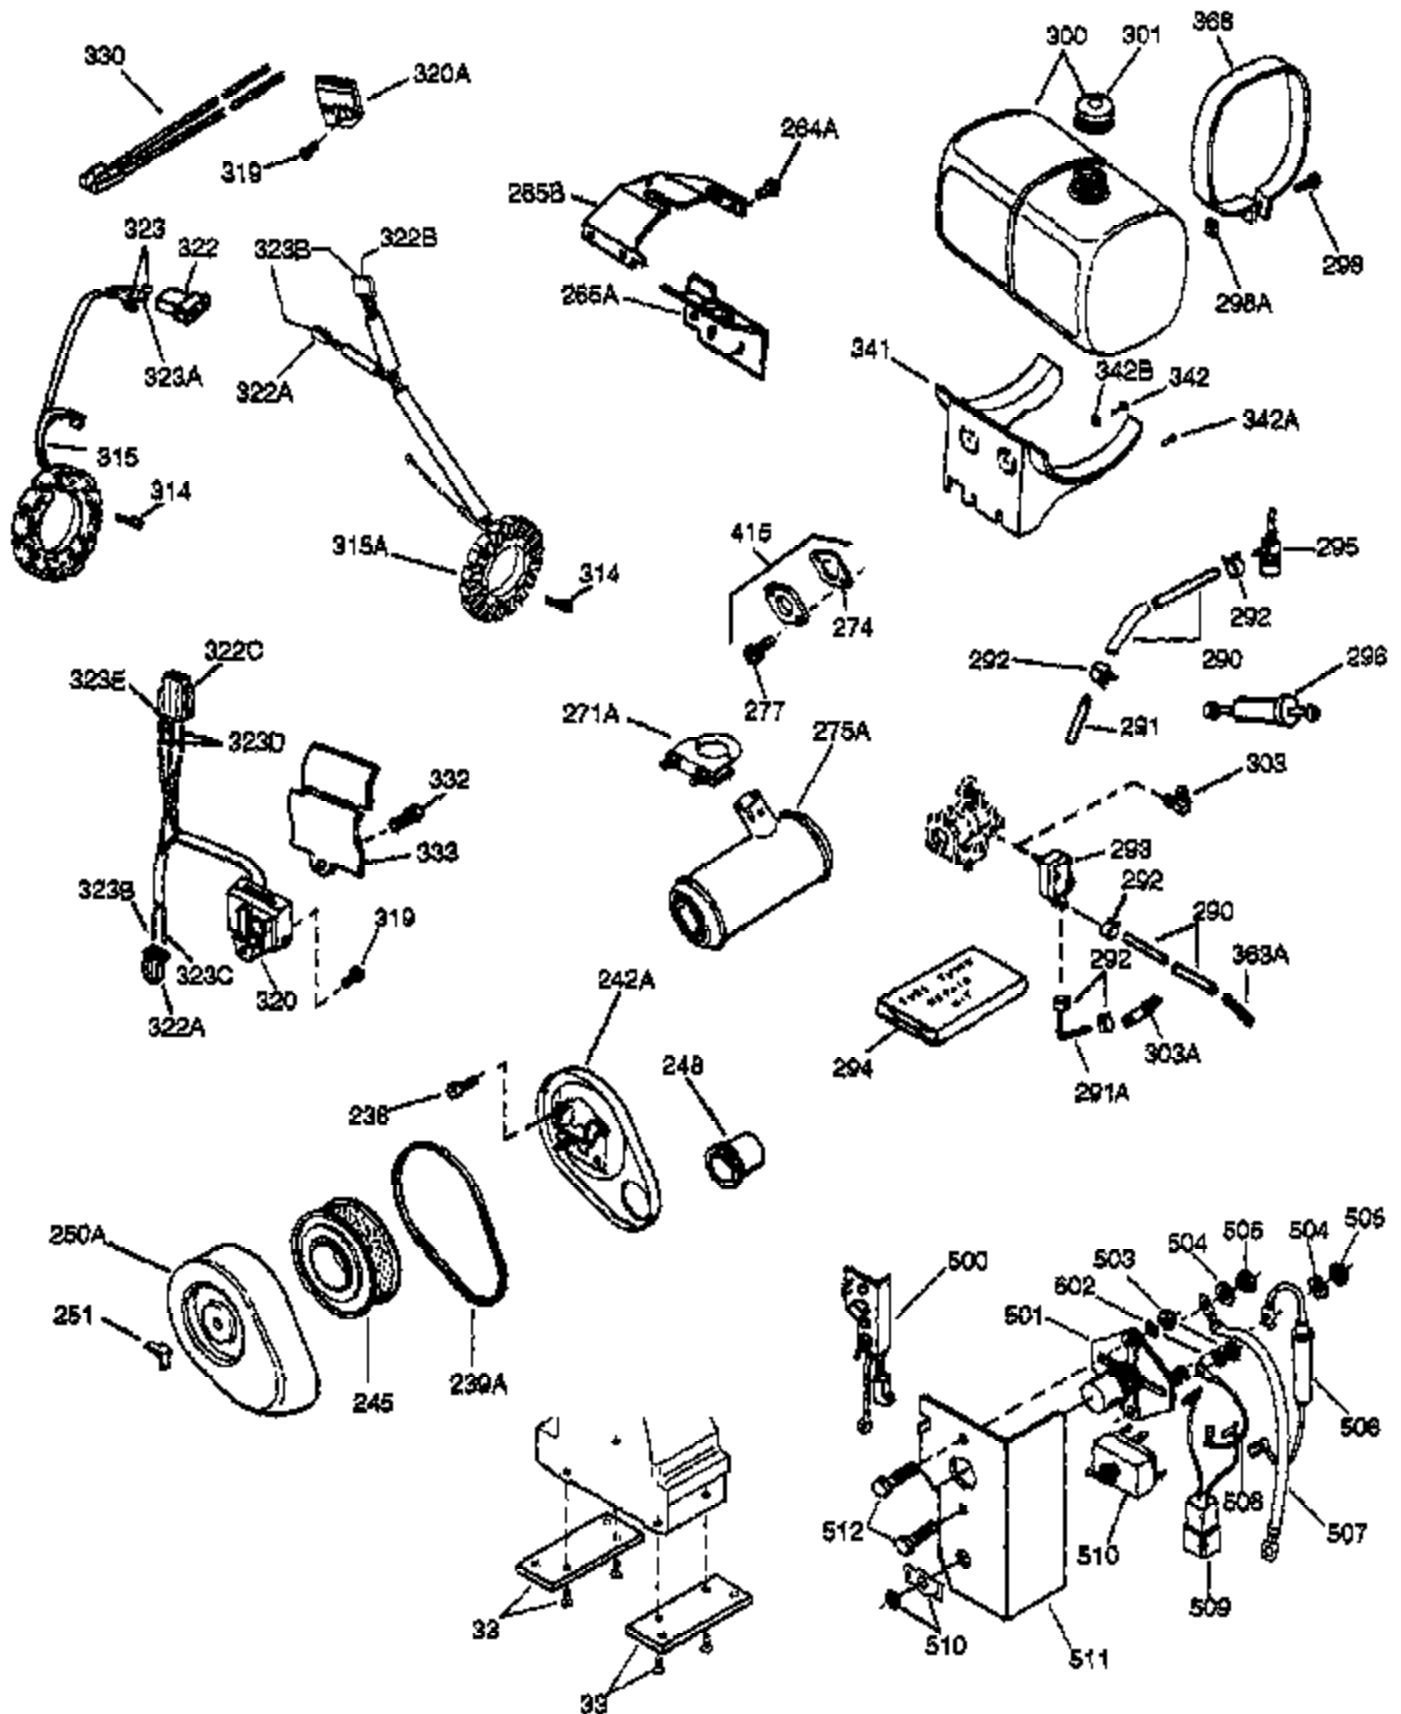

(Page 2 of 2)

IMAGE FILE: ENOH160.2

Ref #	Part Number	Qty	Description
16B	31965	1	Governor Spring Plate
144	33484	3	* "O" Ring (Also Incl. in 401)
238	650399	4	Screw, 10-32 x 5/8"
239A	34197	1	Air Cleaner Gasket
245	32008	1	Air Cleaner Filter
248	34194A	1	Air Cleaner Tube
251	650513	1	Wing Nut, 1/4-20
261A	650751	1	Screw, 1/4-20 x 7/16"
274	33515A	1	* Exhaust Gasket
290	29774	1	Fuel Line (6.00")
291A	29774	1	Fuel Line
291	30962	1	Fuel Line
292	26460	4	Fuel Line Clamp
293	35807	1	Pulse Pump
294	35791	1	Pulse Pump Repair Kit
295	29683	1	Fuel Shut-Off Valve
298	650488	1	Screw, 1/4-20 x 1-1/4"
298A	650456	1	Lock Nut, 1/4-20
300	33979	1	Fuel Tank
303	29634	2	Fuel Fitting
332	650650	1	Screw, 10-16 x 3/8"
333	34276	1	Regulator Cover
341	33978	1	Fuel Tank Bracket
342	650786	2	Screw, 1/4-20 x 5/8"
342A	650785	2	Screw, 5/16-18 x 5/8"
342B	650787	2	Belleville Washer
355	590452	1	Starter Handle
366A	32143	1	Muffler Nipple
368	33980	1	Fuel Tank Strap
436B	650399	2	Screw, 10-32 x 5/8"