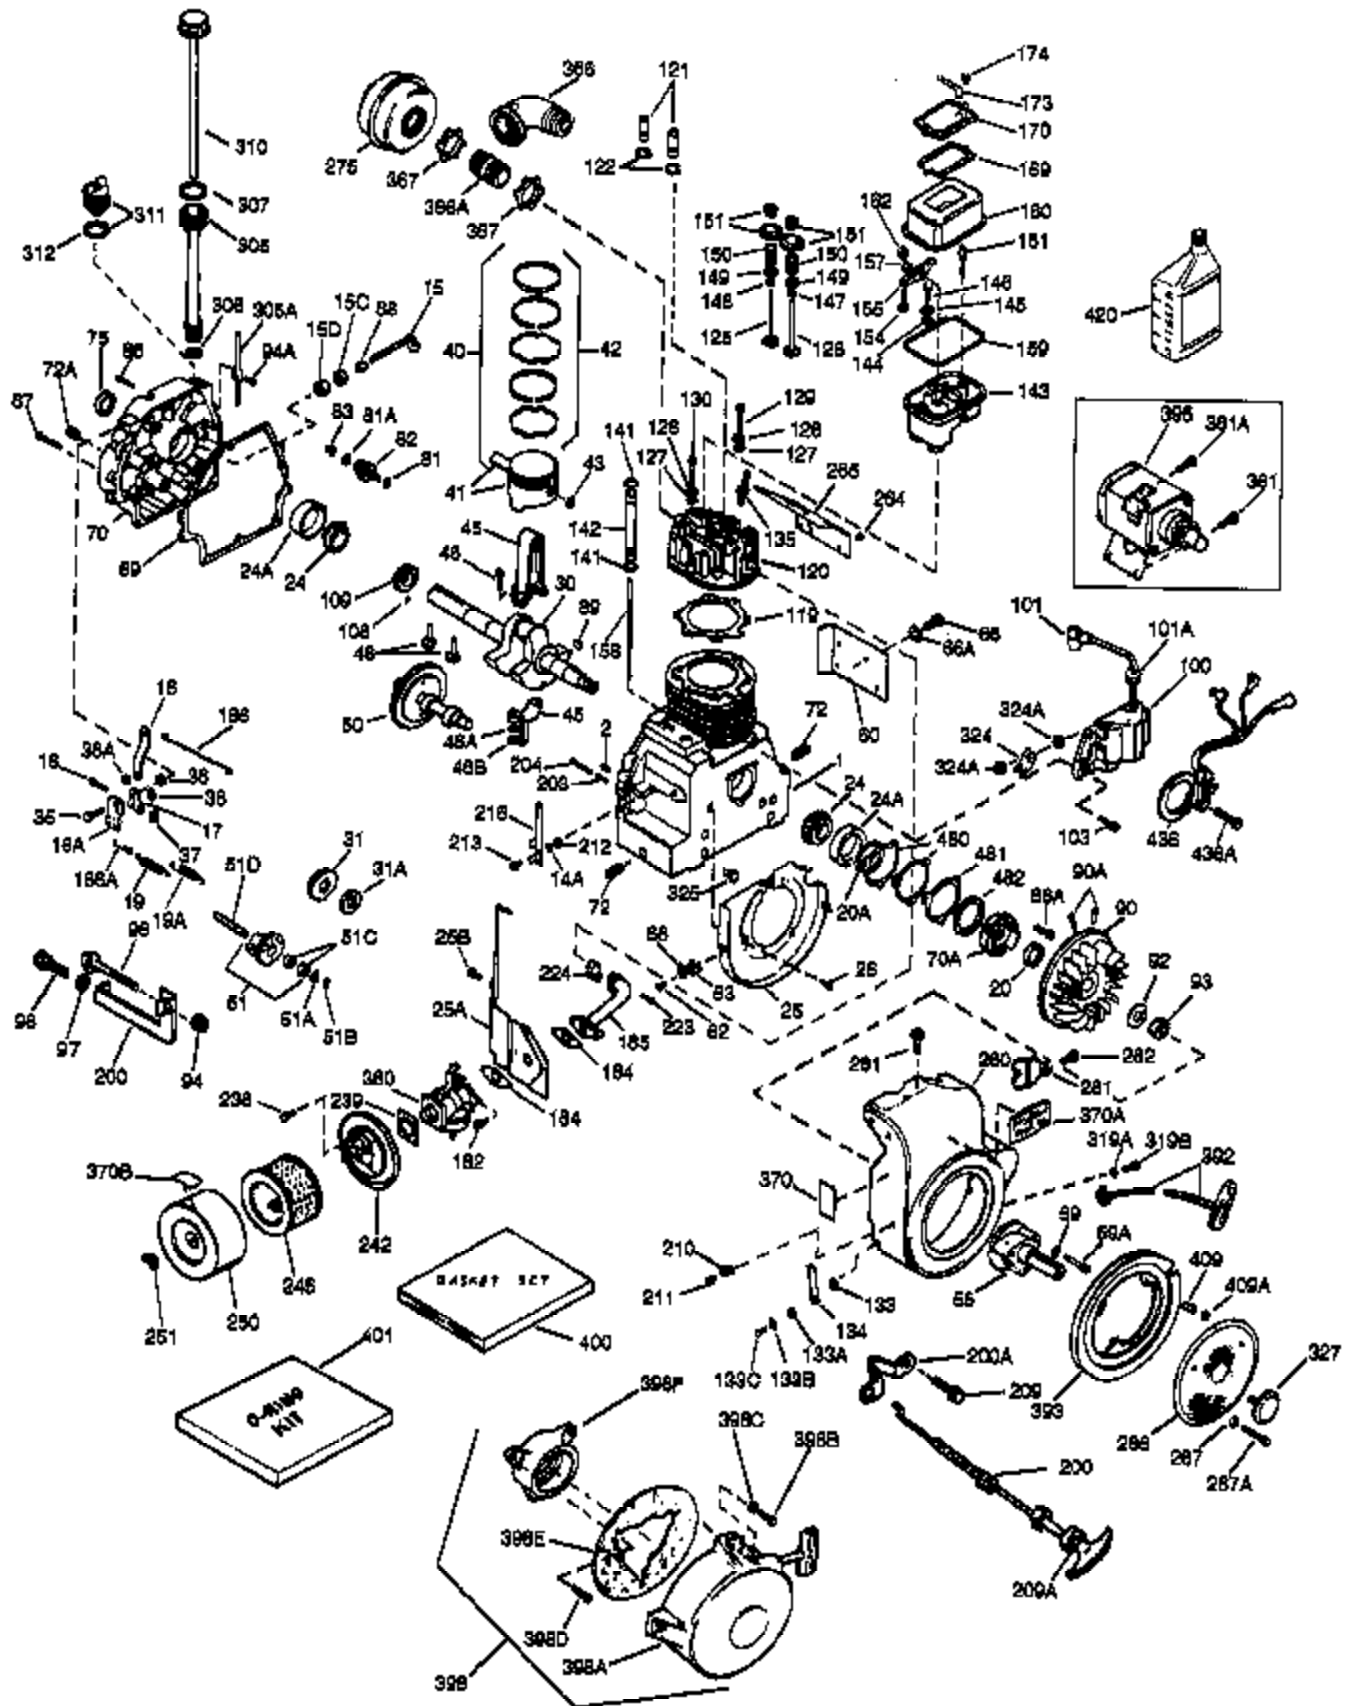

(Page 1 of 2)

IMAGE FILE: ENOH160.2

Ref #	Part Number	Qty	Description
	1 33707A	1	Cylinder (Incl. 2, 20 & 72)
	2 27652	2	Dowel Pin
	14A 28558	1	Washer
	15 32425	1	Governor Rod
	16 31963	1	Governor Lever
	16B 31965	1	Governor Spring Plate
	17 31964	1	Governor Lever Clamp
	18 650544	1	Screw, Torx T-25, 10-24 x 7/8"
	19 31967	1	Extension Spring
	20A 32599	1	* "O" Ring
	20 31950	1	* Oil Seal
	24 31932	2	Tapered Roller Bearing
	24A 31928	2	Bearing Cup
	25A 33477A	1	Air Baffle
	25 32579	1	Blower Housing Baffle
	25B 650738	1	Screw, 1/4-20 x 5/8"
	26 650561	3	Screw, 1/4-20 x 5/8"
	30 34169A	1	Crankshaft
	35 30312	1	Screw, 10-32 x 1/2"
	37 7975	1	Lock Nut, 10-24
	38A 650518	1	Washer
	38 29193	1	Retaining Ring
	40 34511	1	Piston, Pin & Ring Set (Std.)
	40 34512	1	Piston, Pin & Ring Set (.010" OS)
	40 34513	1	Piston, Pin & Ring Set (.020" OS)
	41 32238B	1	Piston & Pin Ass'y. (Std.) (Incl. 43)
	41 32239B	1	Piston & Pin Ass'y. (.010" OS) (Incl. 43)
	41 32240B	1	Piston & Pin Ass'y. (.020" OS) (Incl. 43)
	42 32241	1	Ring Set (Std.)
	42 32242	1	Ring Set (.010" OS)
	42 32243	1	Ring Set (.020" OS)
	43 31919	2	Piston Pin Retaining Ring
	45 33093A	1	Connecting Rod Ass'y. (Incl.46 - 46B)
	45 34383	1	Connecting Rod Ass'y.(.010" US)(Incl. 46-46B)
	45 34384	1	Connecting Rod Ass'y.(.020" US)(Incl. 46-46B)
	46 32077	2	Connecting Rod Bolt
	46A 26073	2	Washer
	46B 28264	2	Nut
	48 33472	2	Valve Lifter
	50 34752	1	Camshaft (MCR)
	60 33479	1	Blower Housing Extension
	62 650760	1	Screw, 8-32 x 3/8"
	63 28545	1	Grommet
	68 33356	1	Ground Terminal
	69 31956B	1	* Cylinder Cover Gasket
	70 32685	1	Cylinder Cover (Incl. 15,38,72,75,88)
	70A 32577	1	Cylinder Cover (See Ref. #'s 480-482)
	72 31927	2	Oil Drain Plug
	75 31950	1	Oil Seal
	81 30590A	1	Washer
	81A 650745	1	Washer
	82 34751	1	Governor Gear Ass'y.
	83 35322	1	Governor Spool
	86A 792028	3	Screw, 5/16-18 x 7/8"
	86 650588	1	Screw, 1/4-20 x 2"
	87 650451	8	Screw, 1/4-20 x 1"
	88 32426	1	Spacer
	89 650592	1	Flywheel Key