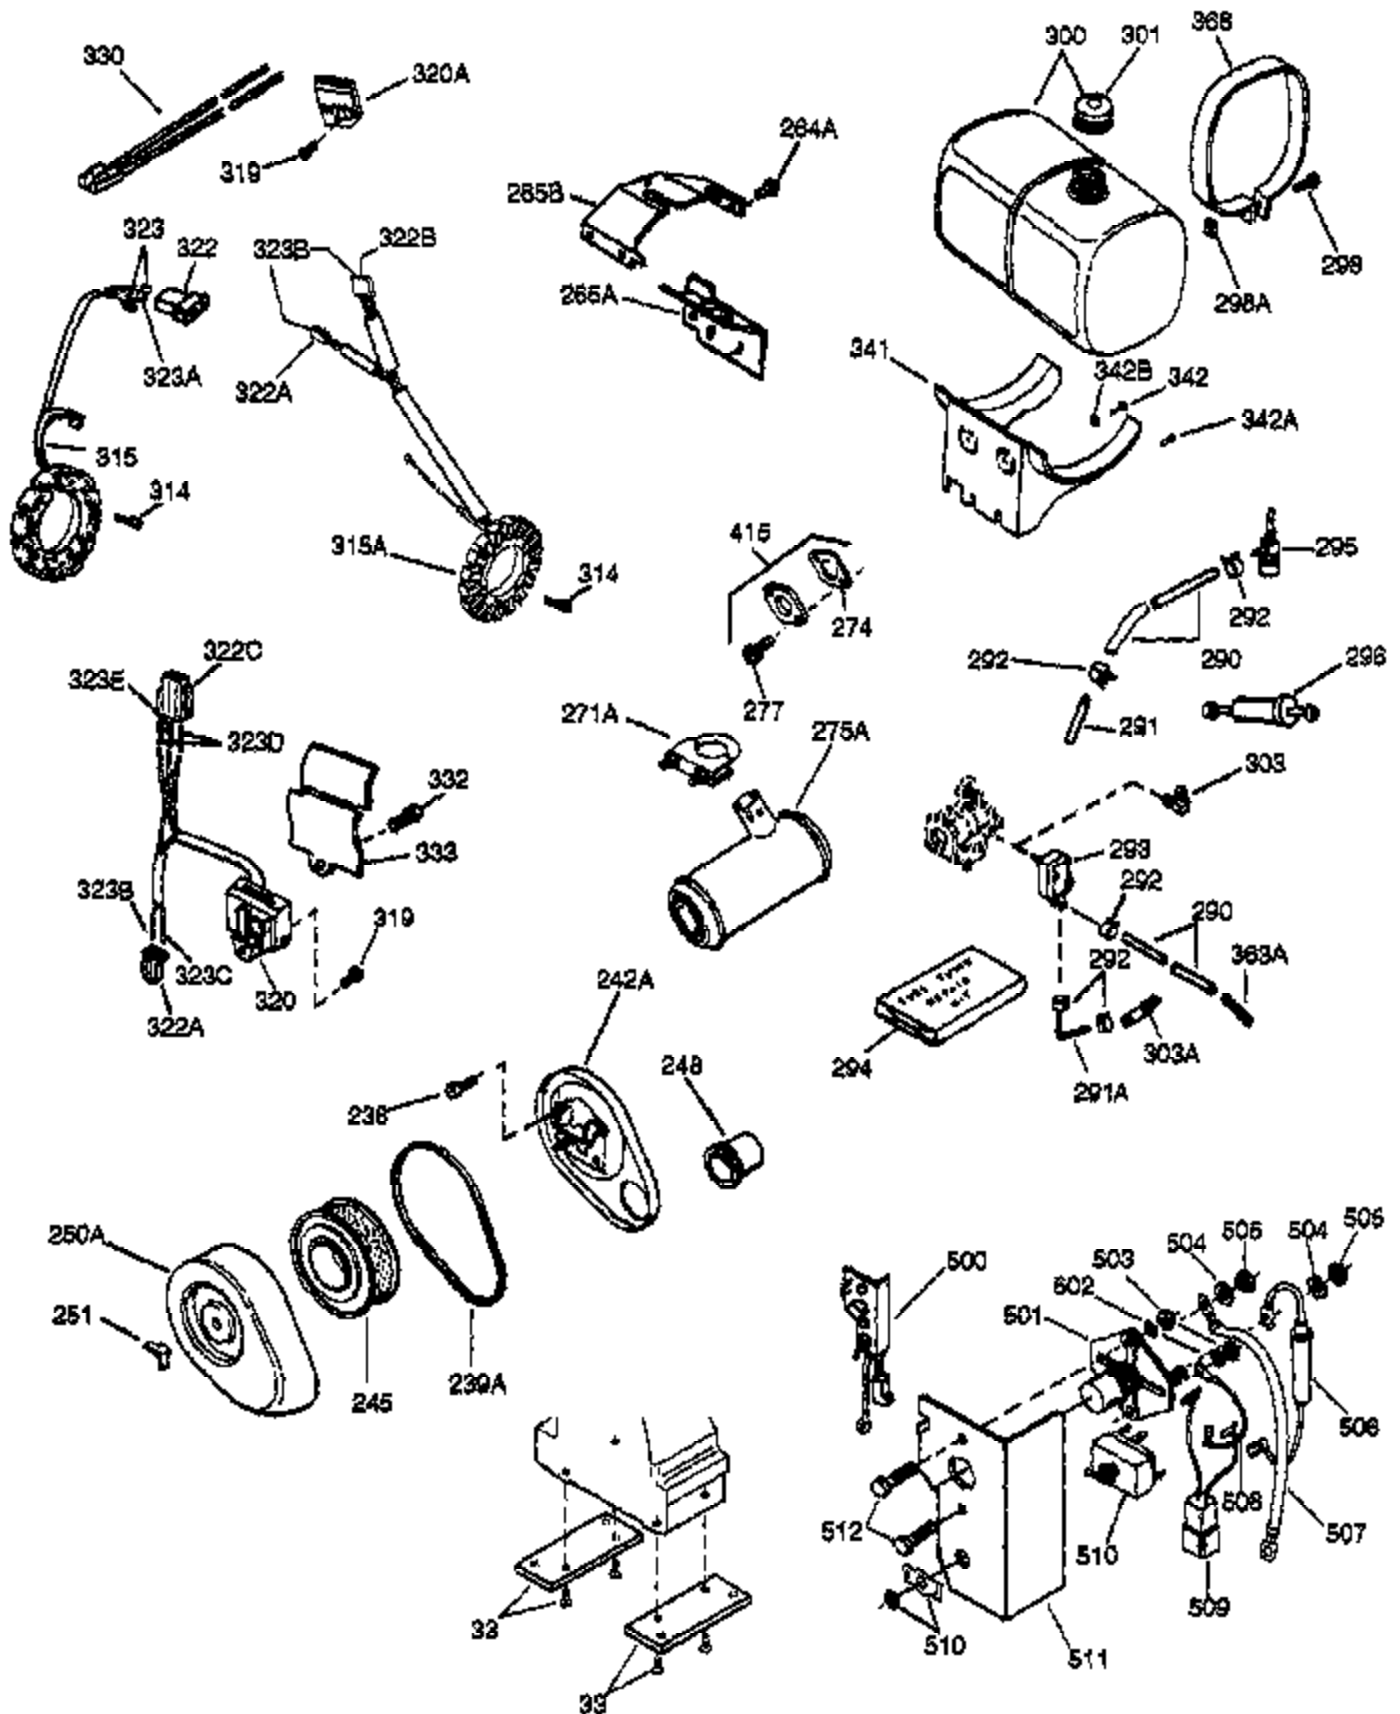

(Page 2 of 2)

IMAGE FILE: ENOH160.2

Ref #	Part Number	Qty	Description
16B	31965	1	Governor Spring Plate
144	33484	3	* "O" Ring (Also Incl. in 401)
238	650399	4	Screw, 10-32 x 5/8"
239A	34197	1	Air Cleaner Gasket
245	32008	1	Air Cleaner Filter
248	34194A	1	Air Cleaner Tube
251	650513	1	Wing Nut, 1/4-20
271A	35732	1	Muffler Clamp
290	29774	1	Fuel Line (6.00")
291	30962	1	Fuel Line
291A	29774	1	Fuel Line
292	26460	4	Fuel Line Clamp
293	35807	1	Pulse Pump
294	35791	1	Pulse Pump Repair Kit
295	29683	1	Fuel Shut-Off Valve
298A	650456	2	Lock Nut, 1/4-20
298	650488	2	Screw, 1/4-20 x 1-1/4"
300	33979	1	Fuel Tank
301	33032	1	Fuel Cap
303	29634	2	Fuel Fitting
319	8274	1	Lock Washer
332	650650	1	Screw, 10-16 x 3/8"
333	34276	1	Regulator Cover
341	33978	1	Fuel Tank Bracket
342	650786	2	Screw, 1/4-20 x 5/8"
342B	650787	2	Belleville Washer
342A	650785	2	Screw, 5/16-18 x 5/8"
366A	32143	1	Muffler Nipple
368	33980	2	Fuel Tank Strap