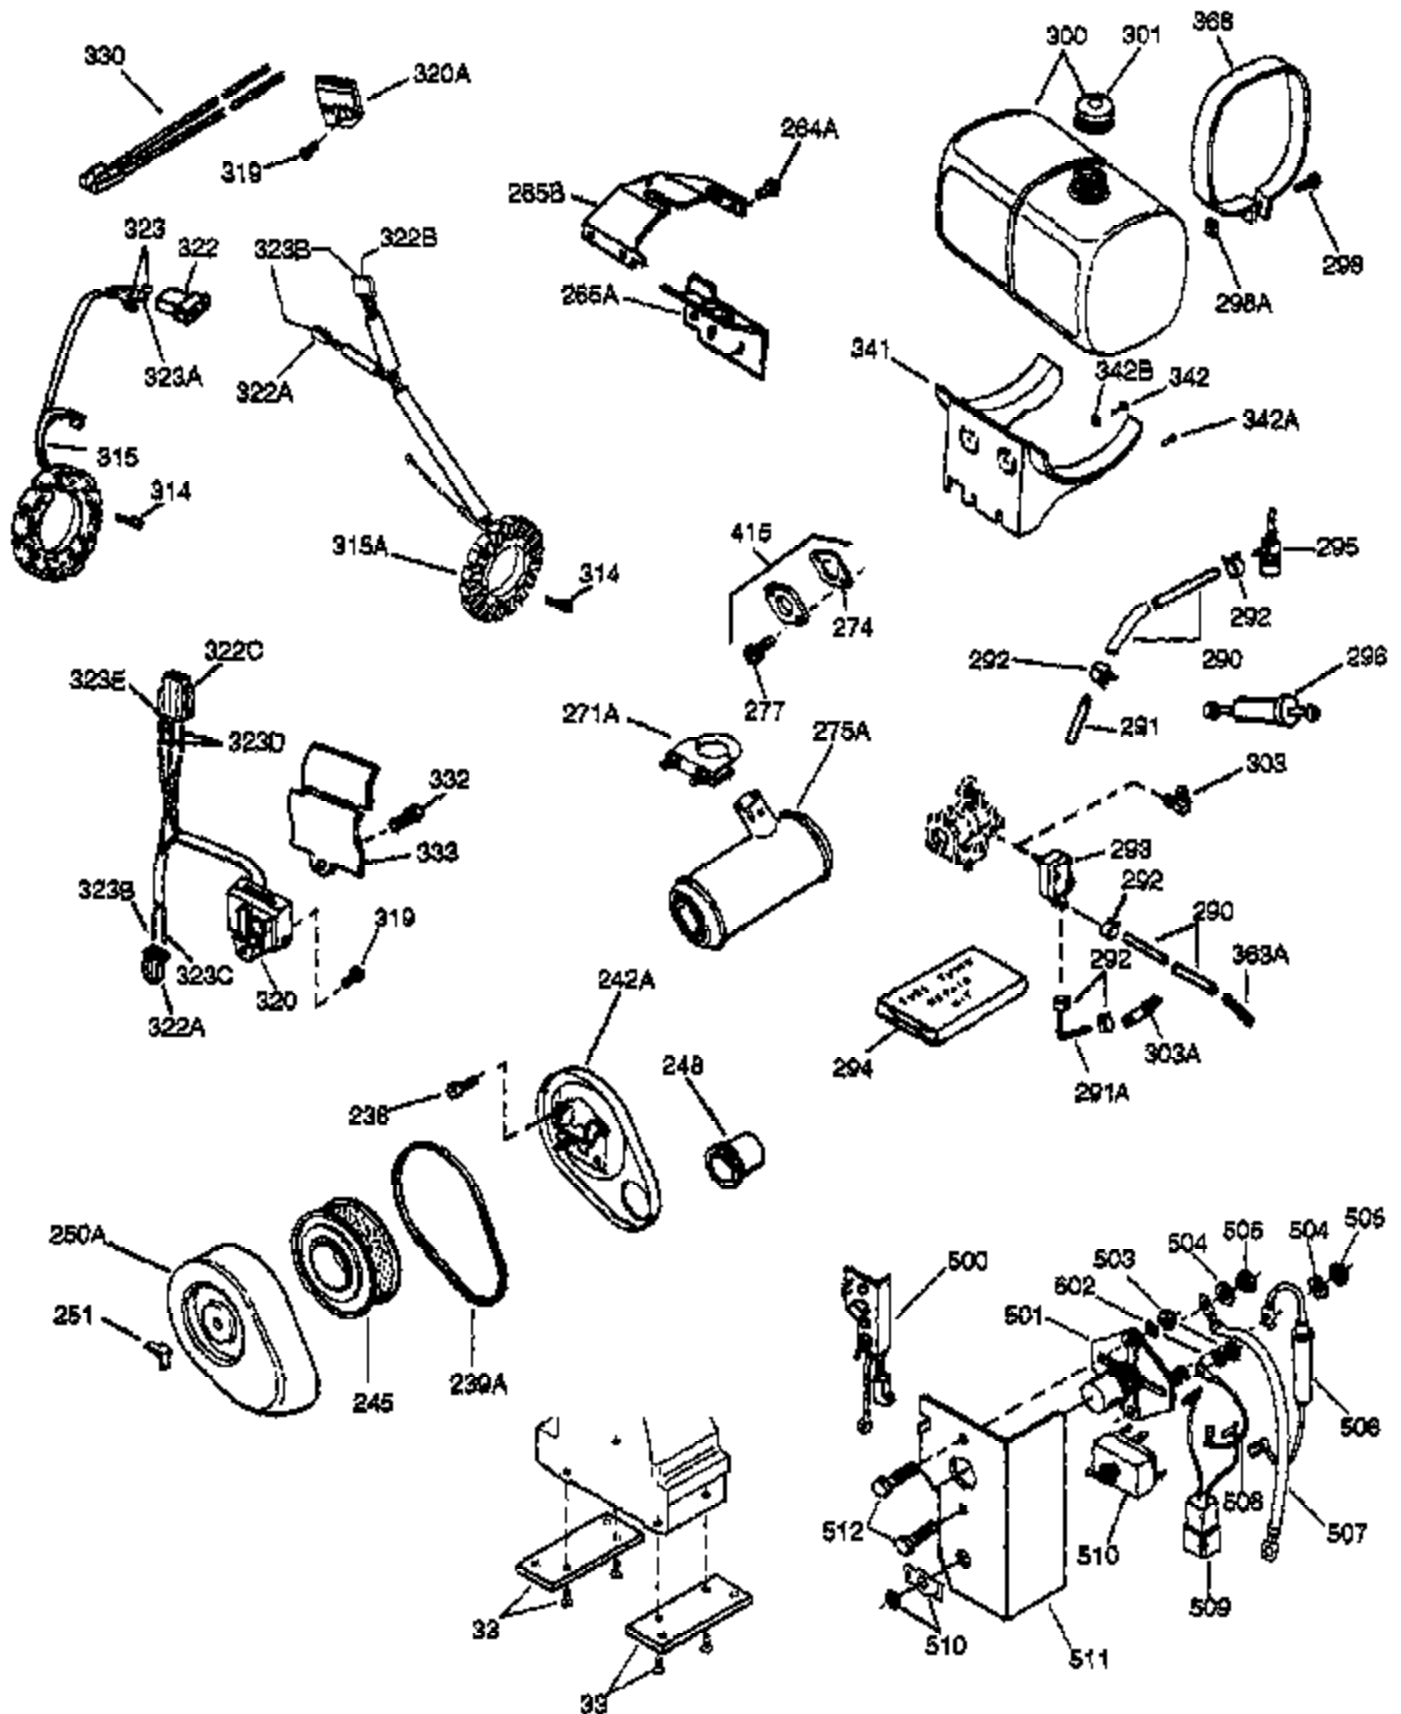

(Page 2 of 2)

IMAGE FILE: ENOH160.2

Ref #	Part Number	Qty	Description
16B	31965	1	Governor Spring Plate
144	33484	3	* "O" Ring (Also Incl. in 401)
238	650399	4	Screw, 10-32 x 5/8"
239A	34197	1	Air Cleaner Gasket
245	32008	1	Air Cleaner Filter
248	34194A	1	Air Cleaner Tube
251	650513	1	Wing Nut, 1/4-20
262	650751	1	Screw, 1/4-20 x 7/16"
271A	35732	1	Muffler Clamp
290	29774	1	Fuel Line (6.00")
291	30962	1	Fuel Line
291A	29774	1	Fuel Line
292	26460	4	Fuel Line Clamp
293	35807	1	Pulse Pump
294	35791	1	Pulse Pump Repair Kit
295	29683	1	Fuel Shut-Off Valve
298	650488	2	Screw, 1/4-20 x 1-1/4"
298A	650456	2	Lock Nut, 1/4-20
300	33979	1	Fuel Tank
301	33032	1	Fuel Cap
303	29634	2	Fuel Fitting
319	8274	1	Lock Washer
332	650650	1	Screw, 10-16 x 3/8"
333	34276	1	Regulator Cover
341	33978	1	Fuel Tank Bracket
342B	650787	2	Belleville Washer
342A	650785	2	Screw, 5/16-18 x 5/8"
342	650786	2	Screw, 1/4-20 x 5/8"
366A	32143	1	Muffler Nipple
368	33980	2	Fuel Tank Strap
370G	35274	1	Oil Instruction Decal