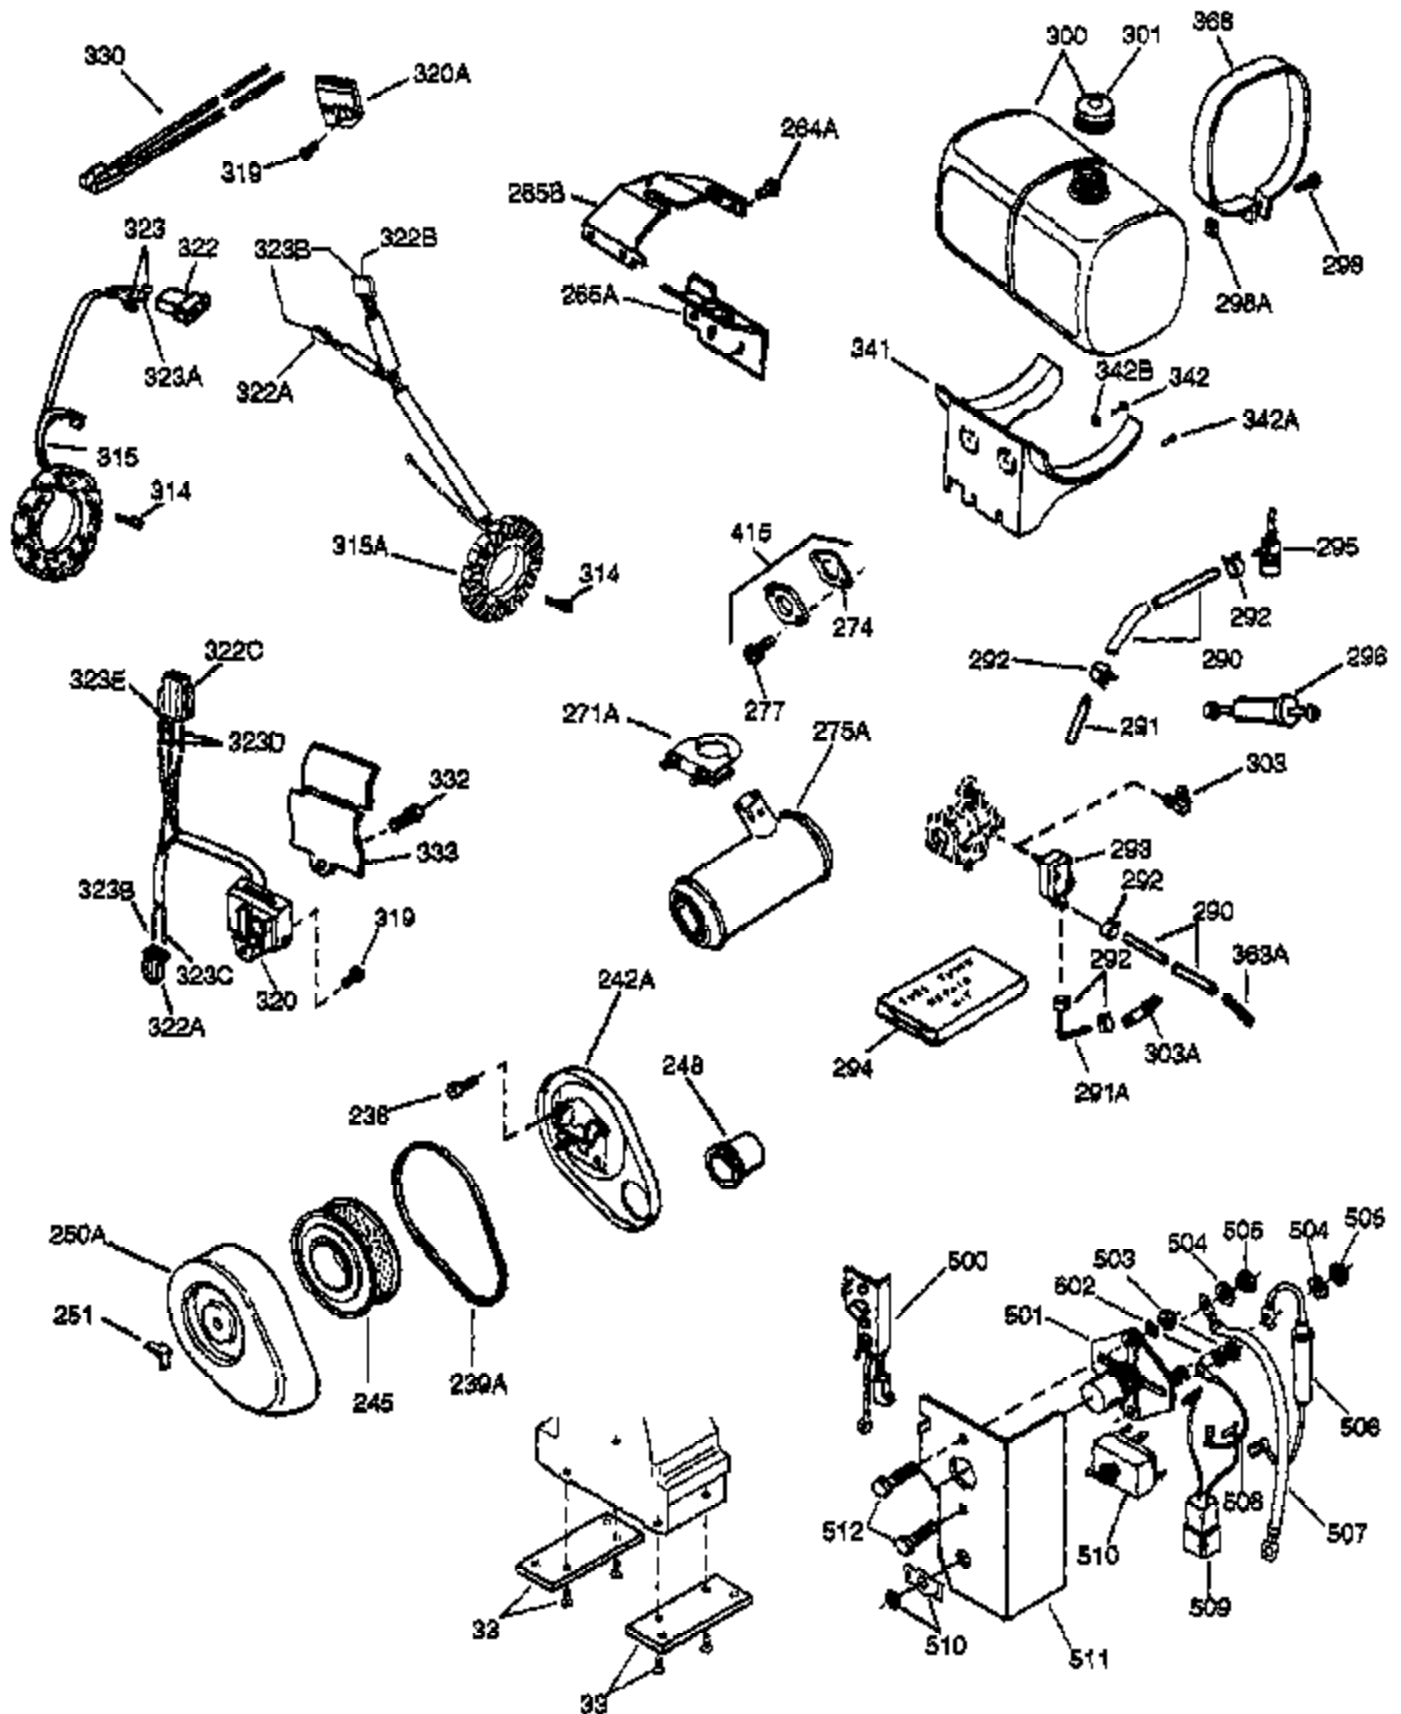

(Page 2 of 2)

IMAGE FILE: ENOH160.2

Ref #	Part Number	Qty	Description
16B	31965	1	Governor Spring Plate
144	33484	3	* "O" Ring (Also Incl. in 401)
238	650399	4	Screw, 10-32 x 5/8"
239A	34197	1	Air Cleaner Gasket
245	32008	1	Air Cleaner Filter
248	34194A	1	Air Cleaner Tube
251	650513	1	Wing Nut, 1/4-20
261A	650751	1	Screw, 1/4-20 x 7/16"
274	33515A	1	* Exhaust Gasket
290	29774	1	Fuel Line (6.00")
291A	29774	1	Fuel Line
291	30962	1	Fuel Line
292	26460	4	Fuel Line Clamp
293	35807	1	Pulse Pump
294	35791	1	Pulse Pump Repair Kit
295	29683	1	Fuel Shut-Off Valve
298A	650456	1	Lock Nut, 1/4-20
298	650488	1	Screw, 1/4-20 x 1-1/4"
300	33979	1	Fuel Tank
303	29634	2	Fuel Fitting
314	650521	2	Screw, 10-32 x 1-1/8"
315	610902	1	Alternator Coil (20 Amp) (Incl.322B,3 23,323E)
319	30063	1	Screw, Torx T-30, 1/4-20 x 1/2"
320	610996	1	Regulator (20 Amp) (Incl.322A,C, 323A ,B,C,D)
322C	610921	1	Connector Body
322A	610990	1	Connector Body
322B	610903	1	Connector Body
323	610905	2	Terminal
323A	610991	2	Terminal
323B	610922	1	Terminal
323C	610989	1	Terminal
323D	610992	1	Terminal
323E	610904	1	Terminal
341	33978	1	Fuel Tank Bracket
342B	650787	2	Belleville Washer
342	650786	2	Screw, 1/4-20 x 5/8"
342A	650785	2	Screw, 5/16-18 x 5/8"
355	590452	1	Starter Handle
366A	32143	1	Muffler Nipple
368	33980	1	Fuel Tank Strap
500	730198	1	Switch Ass'y.
501	34616	1	Starter Switch
502	27513	2	Lock Washer
503	650864	2	Nut, 1/4-20
504	8274	2	Lock Washer
505	650586	2	Nut, 5/16-24
506	34620	1	Wire & Fuse
507	34618	1	Starter Wire
508	34619	1	Ground Wire
509	34617	1	Adapter Cord
510	34615	1	Toggle Switch
511	34614	1	Starter Button Bracket
512	792026	2	Screw, 1/4-20 x 7/8"