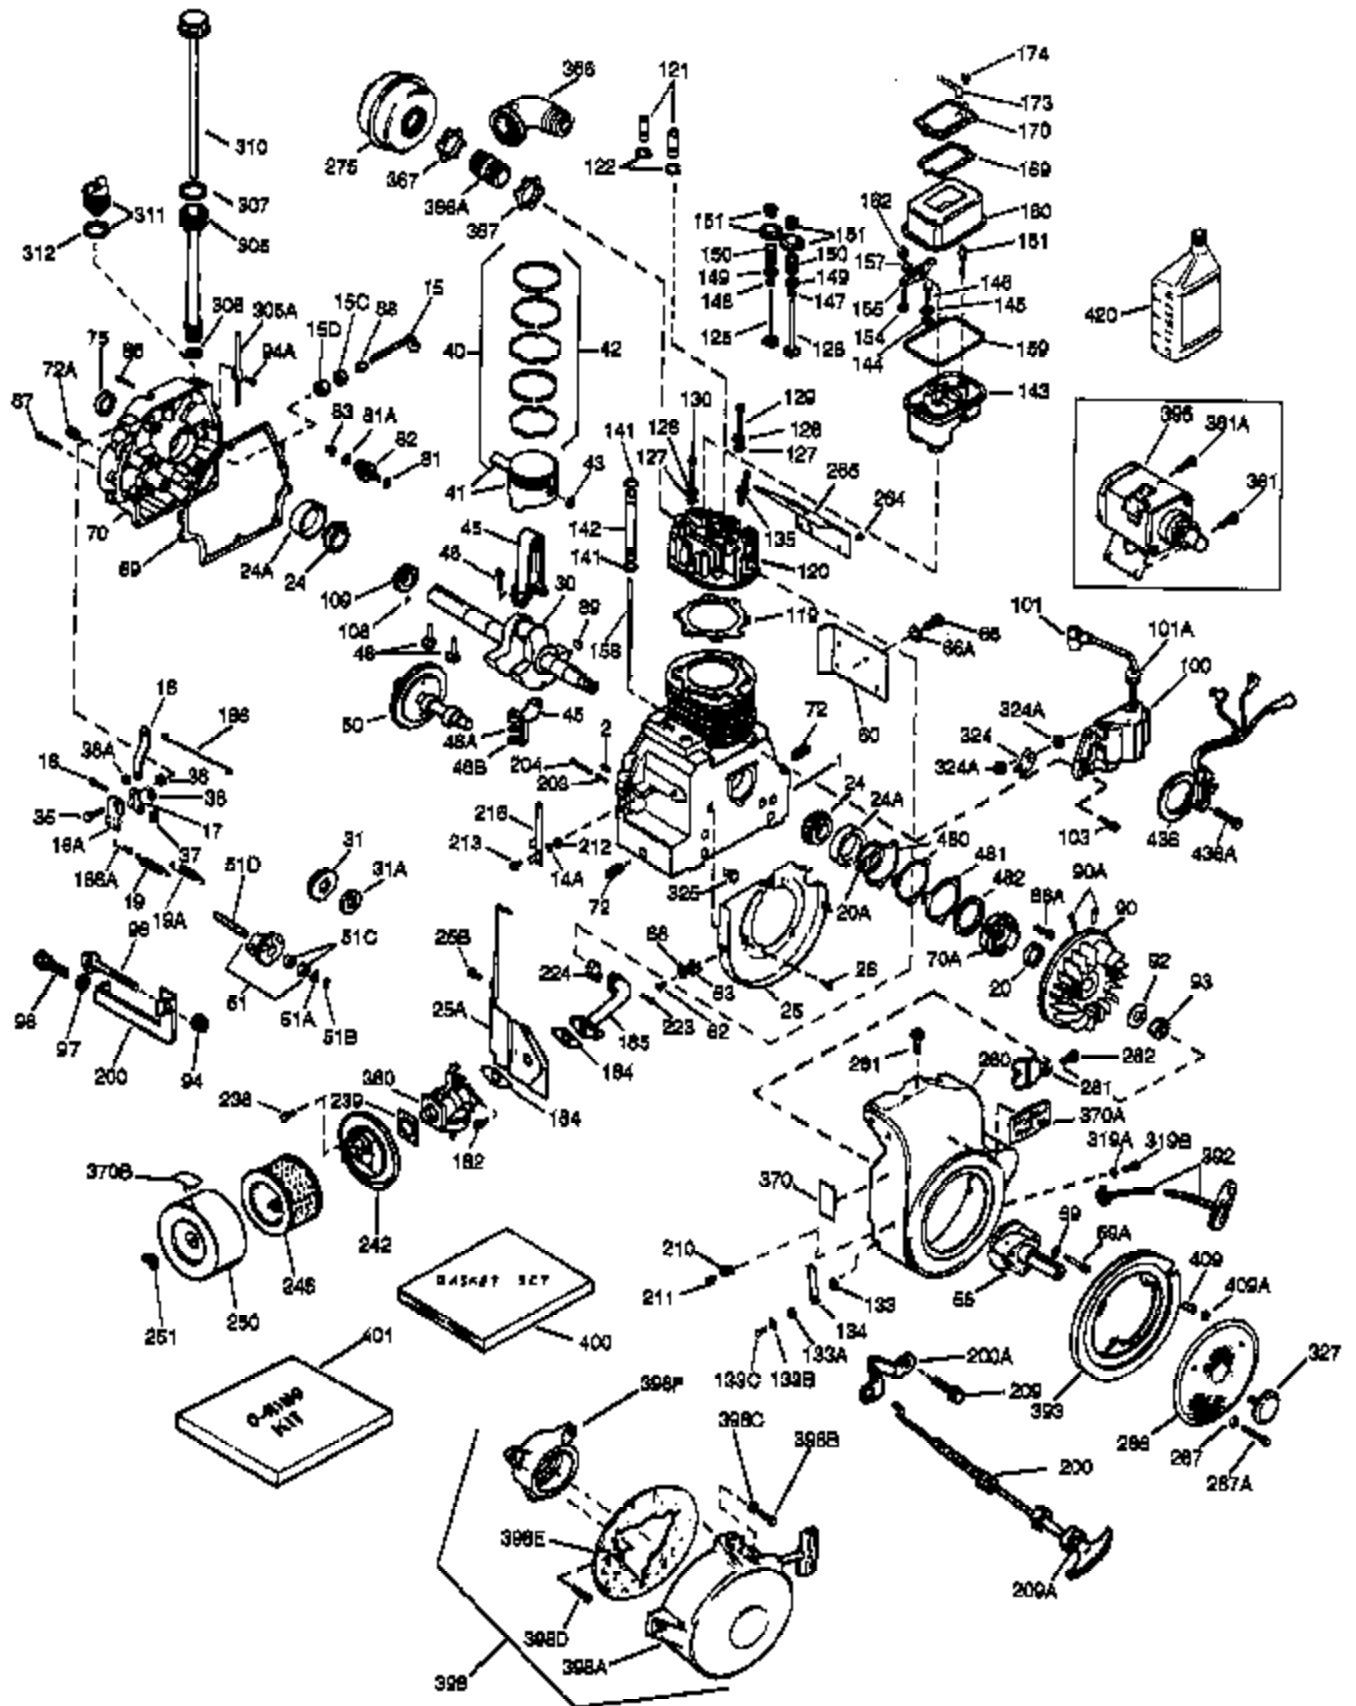

(Page 1 of 2)

IMAGE FILE: ENOH160.2

Ref #	Part Number	Qty	Description
1	33707A	1	Cylinder (Incl. 2, 20 & 72)
2	27652	2	Dowel Pin
14A	28558	1	Washer
15	32425	1	Governor Rod
16	31963	1	Governor Lever
16B	31965	1	Governor Spring Plate
17	31964	1	Governor Lever Clamp
18	650544	1	Screw, Torx T-25, 10-24 x 7/8"
19	31967	1	Extension Spring
20	31950	1	* Oil Seal
20A	32599	1	* "O" Ring
24A	31928	2	Bearing Cup
24	31932	2	Tapered Roller Bearing
25A	33477A	1	Air Baffle
25	32579	1	Blower Housing Baffle
25B	650738	1	Screw, 1/4-20 x 5/8"
26	650561	3	Screw, 1/4-20 x 5/8"
30	33390B	1	Crankshaft
35	30312	1	Screw, 10-32 x 1/2"
37	7975	1	Lock Nut, 10-24
38	29193	1	Retaining Ring
38A	650518	1	Washer
40	34511	1	Piston, Pin & Ring Set (Std.)
40	34512	1	Piston, Pin & Ring Set (.010" OS)
40	34513	1	Piston, Pin & Ring Set (.020" OS)
41	32238B	1	Piston & Pin Ass'y. (Std.) (Incl. 43)
41	32239B	1	Piston & Pin Ass'y. (.010" OS) (Incl. 43)
41	32240B	1	Piston & Pin Ass'y. (.020" OS) (Incl. 43)
42	32241	1	Ring Set (Std.)
42	32242	1	Ring Set (.010" OS)
42	32243	1	Ring Set (.020" OS)
43	31919	2	Piston Pin Retaining Ring
45	33093A	1	Connecting Rod Ass'y. (Incl.46 - 46B)
45	34383	1	Connecting Rod Ass'y.(.010" US)(Incl. 46-46B)
45	34384	1	Connecting Rod Ass'y.(.020" US)(Incl. 46-46B)
46A	26073	2	Washer
46	32077	2	Connecting Rod Bolt
46B	28264	2	Nut
48	33472	2	Valve Lifter
50	34752	1	Camshaft (MCR)
60	33479	1	Blower Housing Extension
66	30063	2	Screw, Torx T-30, 1/4-20 x 1/2"
69	31956B	1	* Cylinder Cover Gasket
70A	32577	1	Cylinder Cover (See Ref. #'s 480-482)
70	32685	1	Cylinder Cover (Incl. 15,38,72,75,88)
72	31927	2	Oil Drain Plug
75	31950	1	Oil Seal
81A	650745	1	Washer
81	30590A	1	Washer
82	34751	1	Governor Gear Ass'y.
83	35322	1	Governor Spool
86	650588	1	Screw, 1/4-20 x 2"
86A	792028	3	Screw, 5/16-18 x 7/8"
87	650451	8	Screw, 1/4-20 x 1"
88	32426	1	Spacer
89	650592	1	Flywheel Key
90	610909	1	Flywheel (W/Ring Gear) (Incl. 90A)
90A	730201	1	Trigger Pin Kit