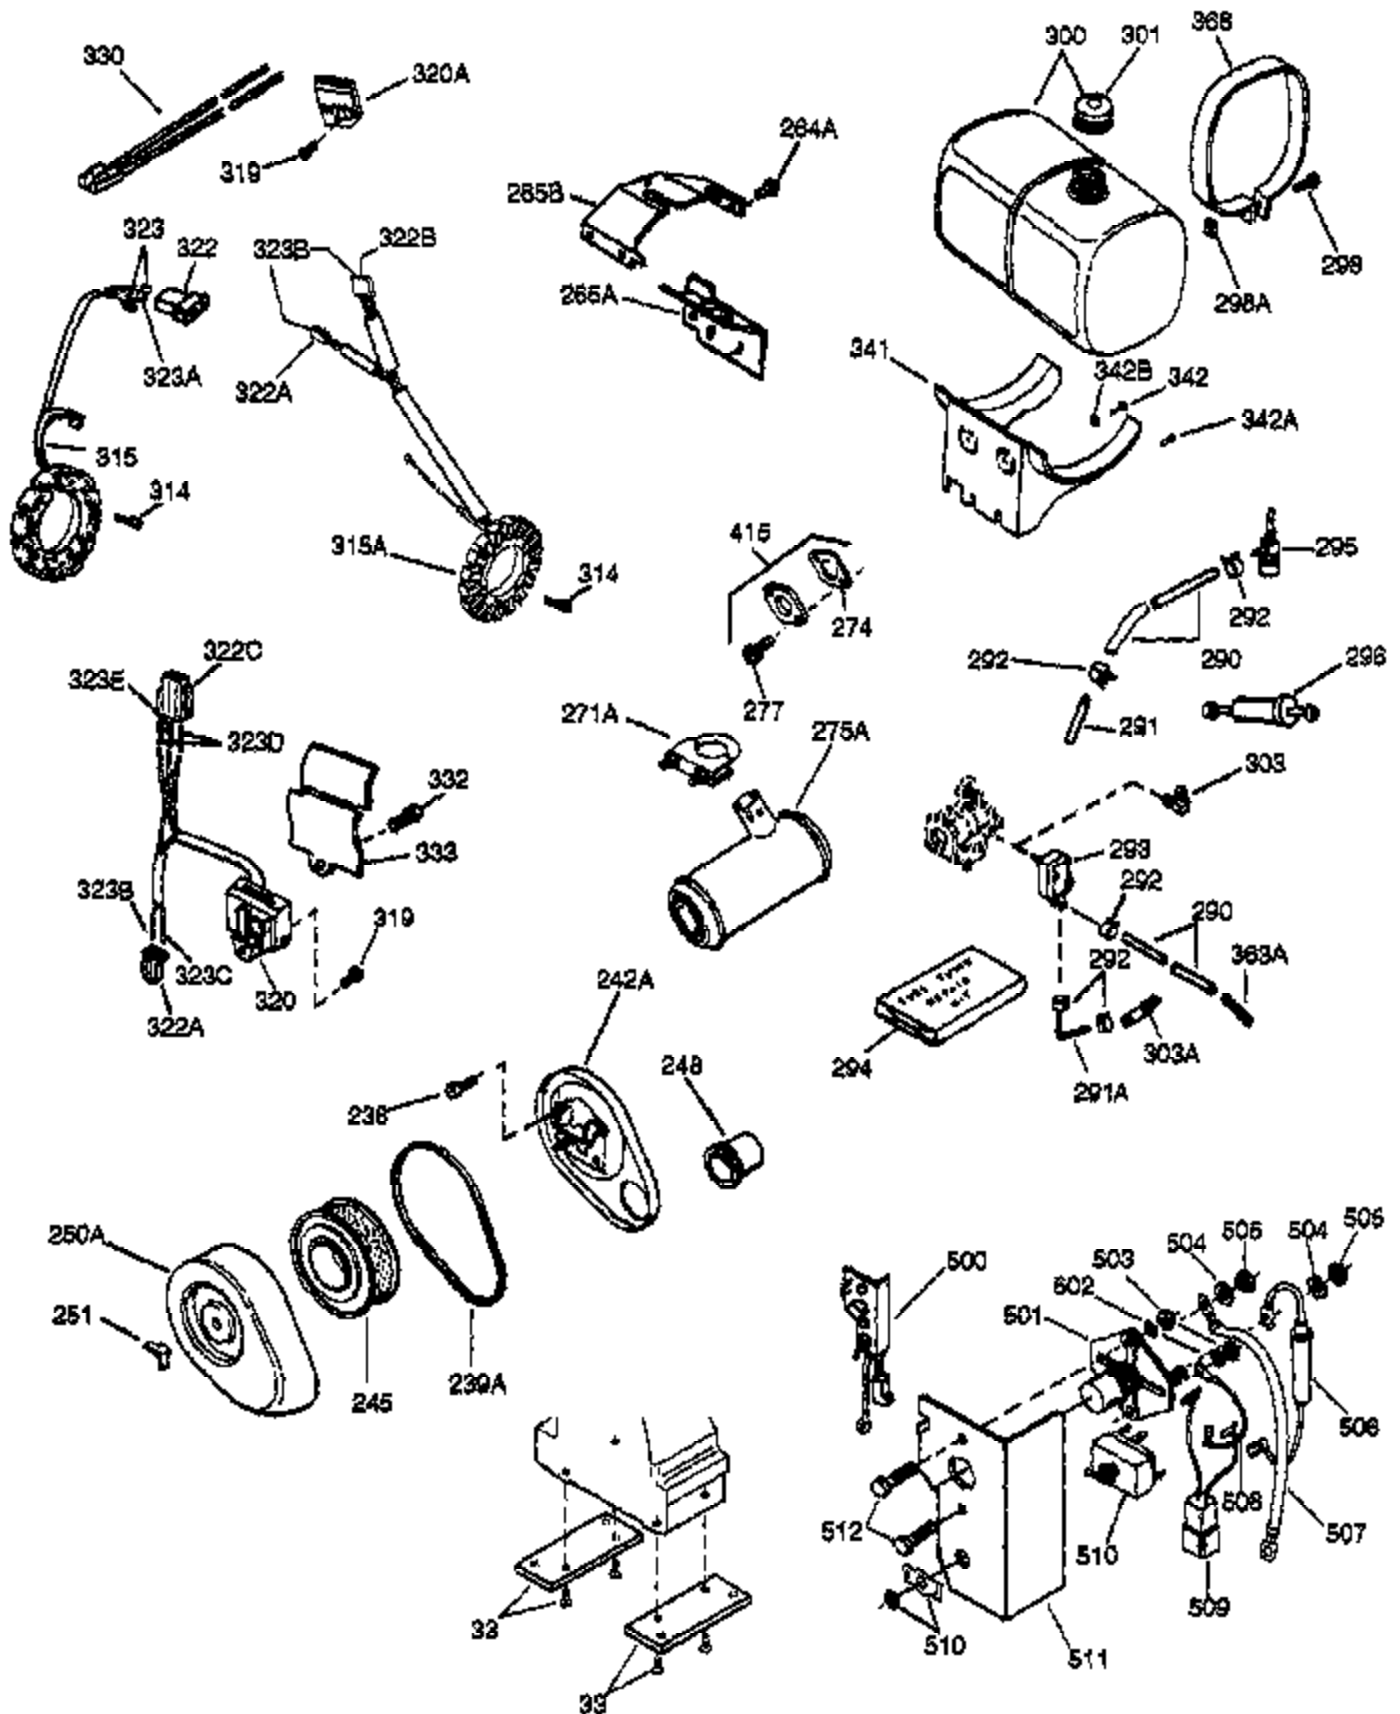

(Page 2 of 2)

IMAGE FILE: ENOH160.2

Ref #	Part Number	Qty	Description
144	33484	3	* "O" Ring (Also Incl. in 401)
238	650399	4	Screw, 10-32 x 5/8"
239A	34197	1	Air Cleaner Gasket
245	32008	1	Air Cleaner Filter
248	34194A	1	Air Cleaner Tube
251	650513	1	Wing Nut, 1/4-20
271A	35732	1	Muffler Clamp
290	29774	1	Fuel Line (6.00")
291	30962	1	Fuel Line
291A	29774	1	Fuel Line
292	26460	4	Fuel Line Clamp
293	35807	1	Pulse Pump
294	35791	1	Pulse Pump Repair Kit
295	29683	1	Fuel Shut-Off Valve
298A	650456	1	Lock Nut, 1/4-20
298	650488	1	Screw, 1/4-20 x 1-1/4"
300	33979	1	Fuel Tank
301	33032	1	Fuel Cap
303	29634	2	Fuel Fitting
314	650521	2	Screw, 10-32 x 1-1/8"
315	611214	1	Alternator Coil (20 Amp) (Incl.322 - 323)
319	651026	1	Screw, 1/4-20 x 1/2"
320	611215	1	Regulator (20 Amp)
322	610824	1	Connector Body
322A	610921	1	Connector Body
323	610922	5	Terminal
341	33978	1	Fuel Tank Bracket
342B	650787	2	Belleville Washer
342A	650785	2	Screw, 5/16-18 x 5/8"
342	650786	2	Screw, 1/4-20 x 5/8"
366A	32143	1	Muffler Nipple
368	33980	1	Fuel Tank Strap
500	730198	1	Switch Ass'y.
501	34616	1	Starter Switch
502	27513	2	Lock Washer
503	650864	2	Nut, 1/4-20
504	8274	2	Lock Washer
505	650586	2	Nut, 5/16-24
506	34620	1	Wire & Fuse
507	34618	1	Starter Wire
508	34619	1	Ground Wire
509	34617	1	Adapter Cord
510	34615	1	Toggle Switch
511	34614	1	Starter Button Bracket
512	792026	2	Screw, 1/4-20 x 7/8"