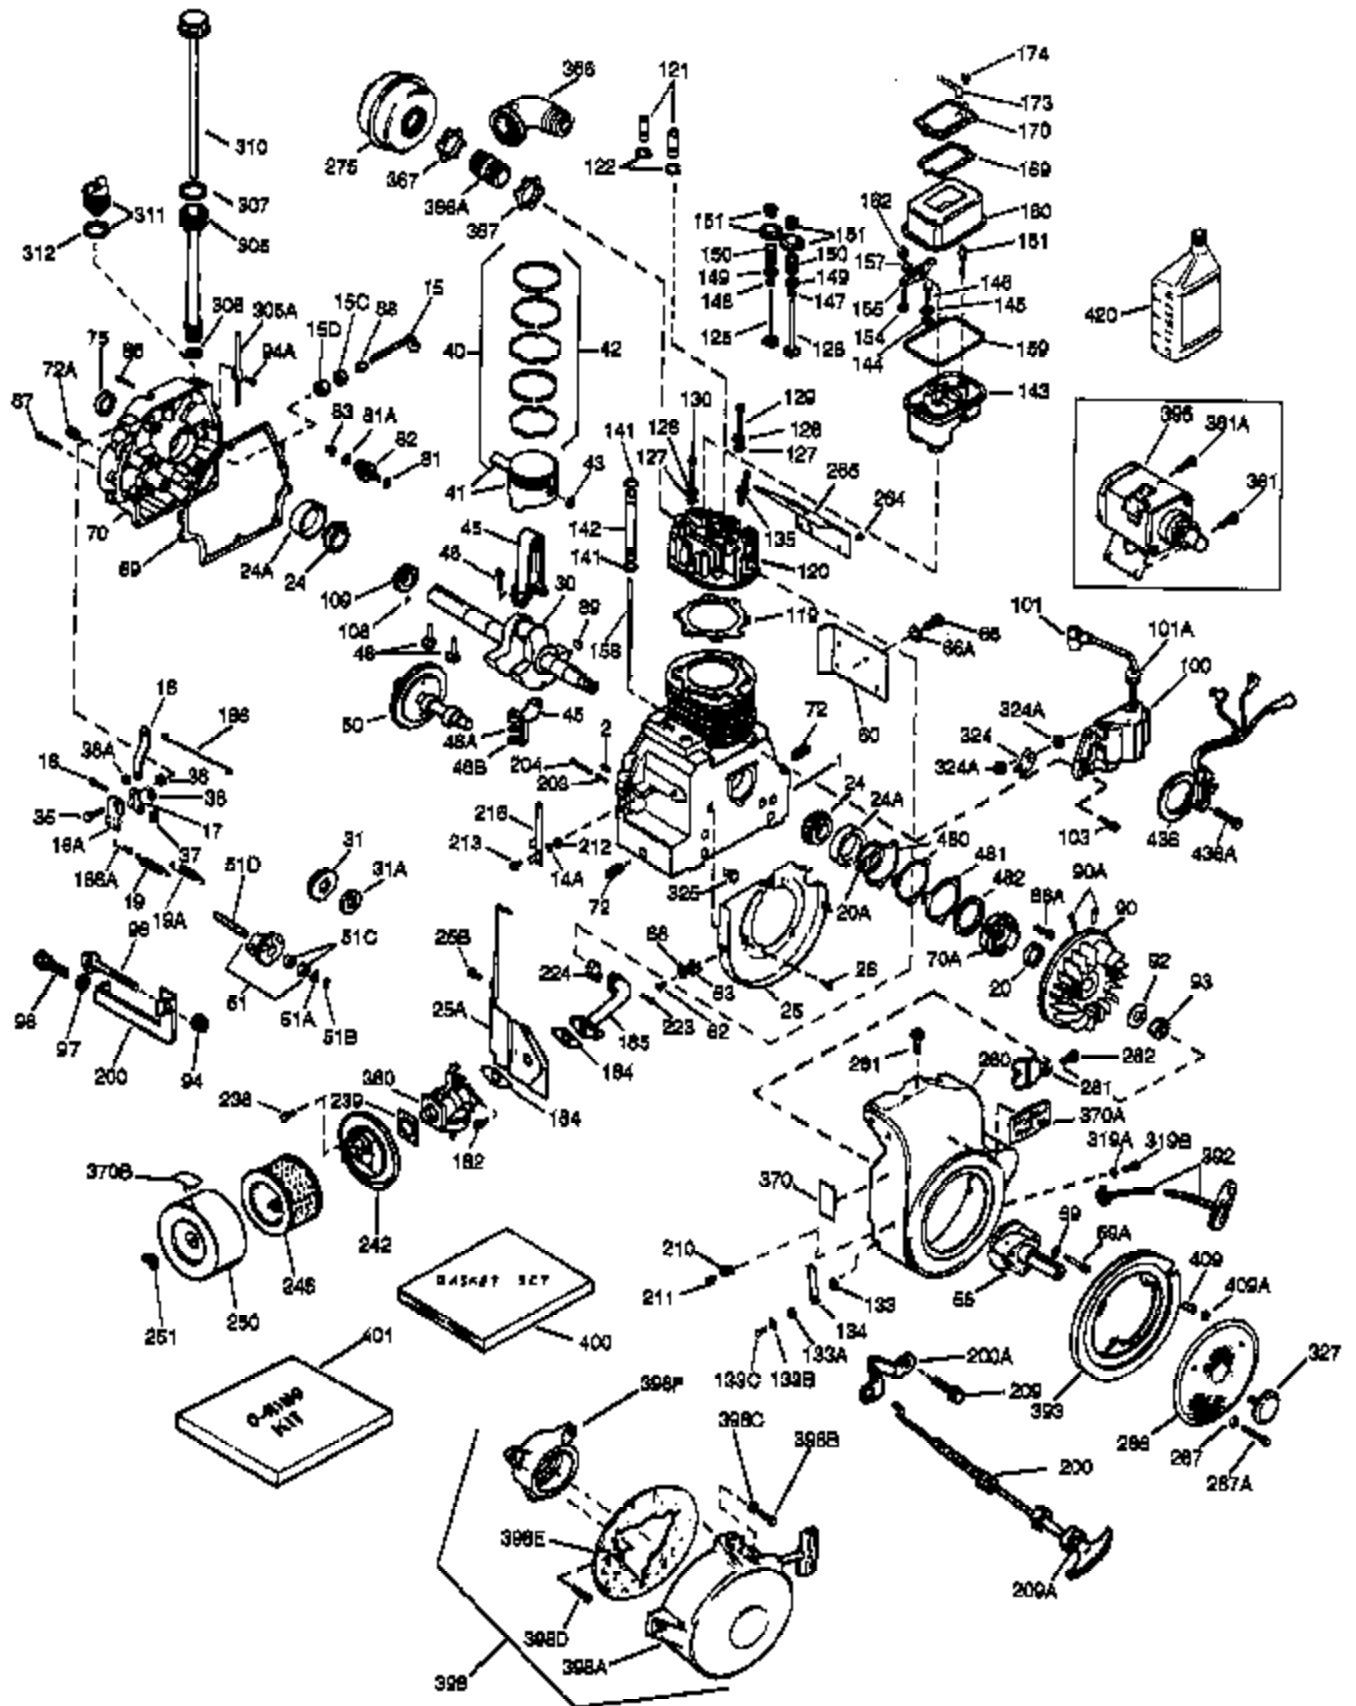

(Page 1 of 2)

IMAGE FILE: ENOH160.2

Ref #	Part Number	Qty	Description
	1 33707A	1	Cylinder (Incl. 2, 20 & 72)
	2 27652	2	Dowel Pin
	14A 28558	1	Washer
	15 32425	1	Governor Rod
	16A 31965	1	Governor Spring Plate
	16 31963	1	Governor Lever
	17 31964	1	Governor Lever Clamp
	18 650544	1	Screw, Torx T-25, 10-24 x 7/8"
	19 31967	1	Extension Spring
	20 31950	1	* Oil Seal
	20A 32599	1	* "O" Ring
	24 31932	2	Tapered Roller Bearing
	24A 31928	2	Bearing Cup
	25 32579	1	Blower Housing Baffle
	25A 33477A	1	Air Baffle
	25B 651031	1	Screw, 1/4-20 x 9/16"
	26 650561	3	Screw, 1/4-20 x 5/8"
	30 33390B	1	Crankshaft
	35 30312	1	Screw, 10-32 x 1/2"
	37 7975	1	Lock Nut, 10-24
	38 29193	1	Retaining Ring
	38A 650518	1	Washer
	40 34511	1	Piston, Pin & Ring Set (Std.)
	40 34512	1	Piston, Pin & Ring Set (.010" OS)
	40 34513	1	Piston, Pin & Ring Set (.020" OS)
	41 32238B	1	Piston & Pin Ass'y. (Std.) (Incl. 43)
	41 32239B	1	Piston & Pin Ass'y. (.010" OS) (Incl. 43)
	41 32240B	1	Piston & Pin Ass'y. (.020" OS) (Incl. 43)
	42 32241	1	Ring Set (Std.)
	42 32242	1	Ring Set (.010" OS)
	42 32243	1	Ring Set (.020" OS)
	43 31919	2	Piston Pin Retaining Ring
	45 33093A	1	Connecting Rod Ass'y. (Incl.46 - 46B)
	45 34383	1	Connecting Rod Ass'y.(.010" US)(Incl. 46-46B)
	45 34384	1	Connecting Rod Ass'y.(.020" US)(Incl. 46-46B)
	46B 28264	2	Nut
	46A 26073	2	Washer
	46 32077	2	Connecting Rod Bolt
	48 33472	2	Valve Lifter
	50 34752	1	Camshaft (MCR)
	60 33479	1	Blower Housing Extension
	66 30063	2	Screw, Torx T-30, 1/4-20 x 1/2"
	69 31956B	1	* Cylinder Cover Gasket
	70A 32577	1	Cylinder Cover (See Ref. #'s 480-482)
	70 32685	1	Cylinder Cover (Incl. 15,38,72,75,88)
	72A 28534	1	Oil Drain Plug
	72 31927	2	Oil Drain Plug
	75 31950	1	Oil Seal
	81 30590A	1	Washer
	81A 650745	1	Washer
	82 34751	1	Governor Gear Ass'y.
	83 35322	1	Governor Spool
	86A 792028	3	Screw, 5/16-18 x 7/8"
	86 650588	1	Screw, 1/4-20 x 2"
	87 650451	8	Screw, 1/4-20 x 1"
	88 32426	1	Spacer
	89 650592	1	Flywheel Key
	90 610909	1	Flywheel (W/Ring Gear) (Incl. 90A)