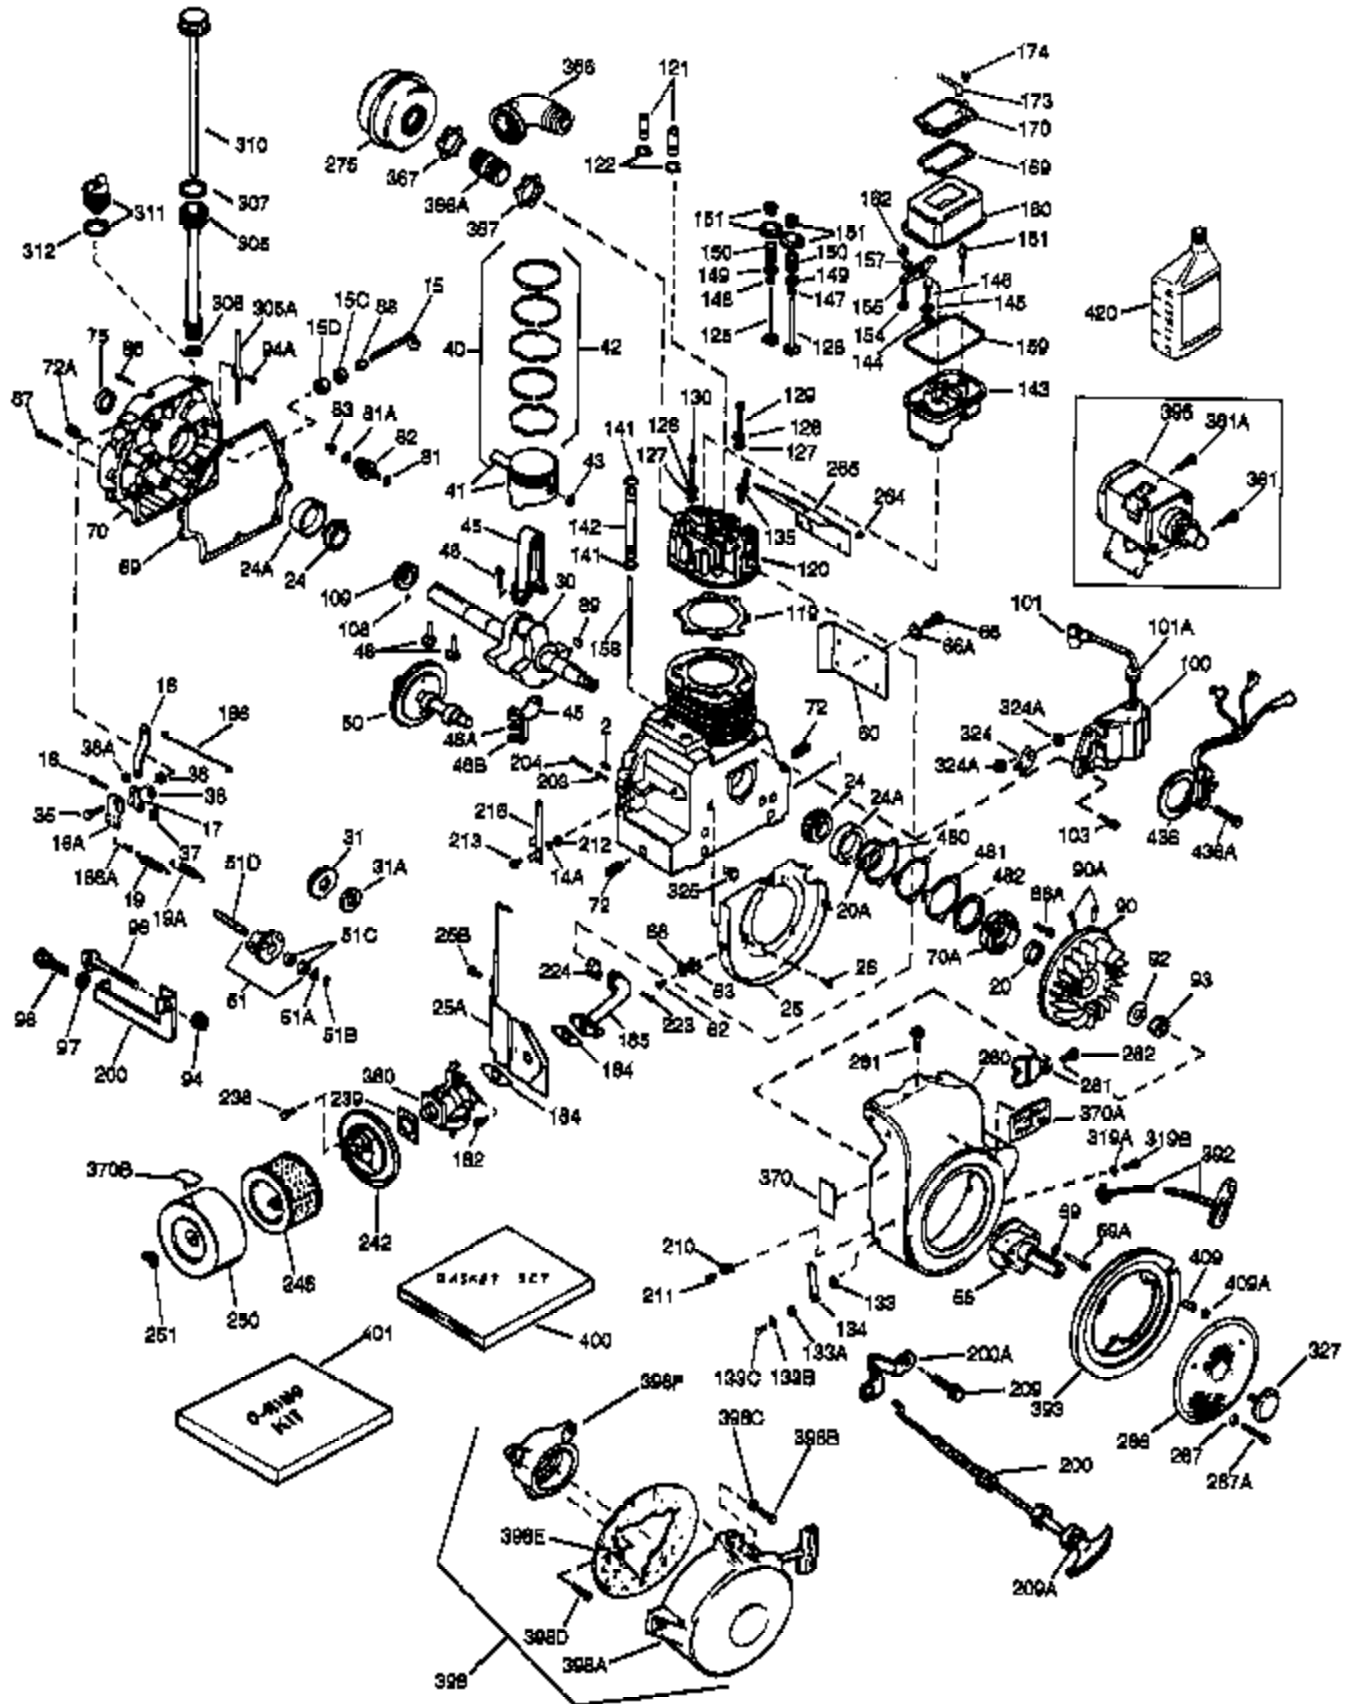

(Page 1 of 2)

IMAGE FILE: ENOH160.2

Ref #	Part Number	Qty	Description
	1 33707A	1	Cylinder (Incl. 2, 20 & 72)
	2 27652	2	Dowel Pin
14A	28558	1	Washer
15	32425	1	Governor Rod
16A	31965	1	Governor Spring Plate
16	31963	1	Governor Lever
17	31964	1	Governor Lever Clamp
18	650544	1	Screw, Torx T-25, 10-24 x 7/8"
19	31967	1	Extension Spring
20	31950	1	* Oil Seal
20A	32599	1	* "O" Ring
24	31932	2	Tapered Roller Bearing
24A	31928	2	Bearing Cup
25	32579	1	Blower Housing Baffle
25A	33477A	1	Air Baffle
25B	651031	1	Screw, 1/4-20 x 9/16"
26	650561	3	Screw, 1/4-20 x 5/8"
30	33390B	1	Crankshaft
35	30312	1	Screw, 10-32 x 1/2"
37	7975	1	Lock Nut, 10-24
38	29193	1	Retaining Ring
38A	650518	1	Washer
40	34511	1	Piston, Pin & Ring Set (Std.)
40	34512	1	Piston, Pin & Ring Set (.010" OS)
40	34513	1	Piston, Pin & Ring Set (.020" OS)
41	32238B	1	Piston & Pin Ass'y. (Std.) (Incl. 43)
41	32239B	1	Piston & Pin Ass'y. (.010" OS) (Incl. 43)
41	32240B	1	Piston & Pin Ass'y. (.020" OS) (Incl. 43)
42	32241	1	Ring Set (Std.)
42	32242	1	Ring Set (.010" OS)
42	32243	1	Ring Set (.020" OS)
43	31919	2	Piston Pin Retaining Ring
45	33093A	1	Connecting Rod Ass'y. (Incl.46 - 46B)
45	34383	1	Connecting Rod Ass'y.(.010" US)(Incl. 46-46B)
45	34384	1	Connecting Rod Ass'y.(.020" US)(Incl. 46-46B)
46B	28264	2	Nut
46A	26073	2	Washer
46	32077	2	Connecting Rod Bolt
48	33472	2	Valve Lifter
50	34752	1	Camshaft (MCR)
60	33479	1	Blower Housing Extension
66	30063	2	Screw, Torx T-30, 1/4-20 x 1/2"
69	31956B	1	* Cylinder Cover Gasket
70A	32577	1	Cylinder Cover (See Ref. #'s 480-482)
70	32685	1	Cylinder Cover (Incl. 15,38,72,75,88)
72A	28534	1	Oil Drain Plug
72	31927	2	Oil Drain Plug
75	31950	1	Oil Seal
81	30590A	1	Washer
81A	650745	1	Washer
82	34751	1	Governor Gear Ass'y.
83	35322	1	Governor Spool
86A	792028	3	Screw, 5/16-18 x 7/8"
86	650588	1	Screw, 1/4-20 x 2"
87	650451	8	Screw, 1/4-20 x 1"
88	32426	1	Spacer
89	650592	1	Flywheel Key
90	610909	1	Flywheel (W/Ring Gear) (Incl. 90A)