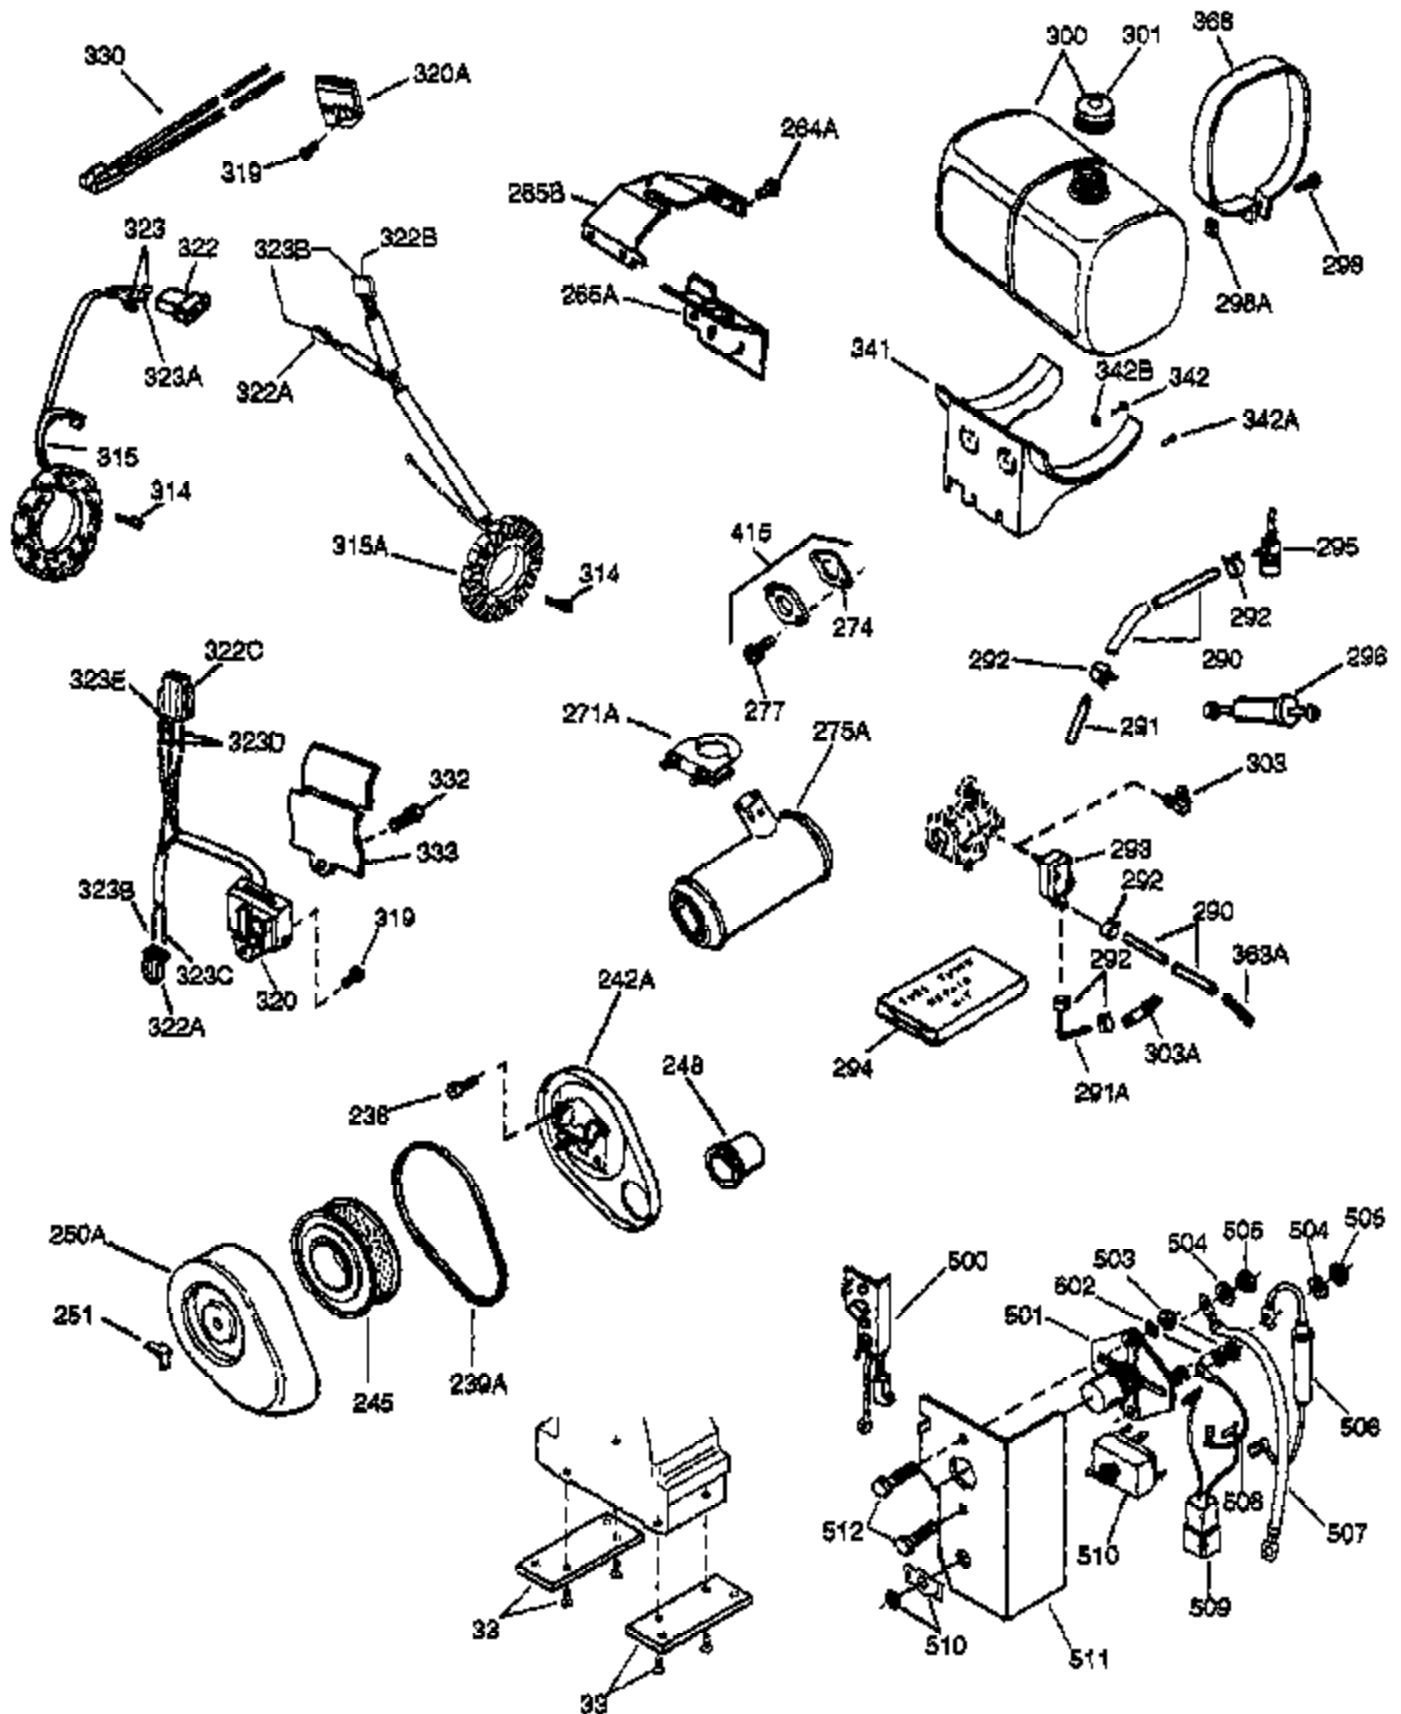

(Page 2 of 2)

IMAGE FILE: ENOH160.2

Ref #	Part Number	Qty	Description
144	33484	3	* "O" Ring (Also Incl. in 401)
238	650399	4	Screw, 10-32 x 5/8"
239A	34197	1	Air Cleaner Gasket
245	32008	1	Air Cleaner Filter
248	34194A	1	Air Cleaner Tube
251	650513	1	Wing Nut, 1/4-20
271A	35732	1	Muffler Clamp
290	29774	1	Fuel Line (6.00")
291	30962	1	Fuel Line
291A	29774	1	Fuel Line
292	26460	4	Fuel Line Clamp
293	35807	1	Pulse Pump
294	35791	1	Pulse Pump Repair Kit
295	29683	1	Fuel Shut-Off Valve
298A	650456	1	Lock Nut, 1/4-20
298	650488	1	Screw, 1/4-20 x 1-1/4"
300	33979	1	Fuel Tank
301	33032	1	Fuel Cap
303	29634	2	Fuel Fitting
314	650521	2	Screw, 10-32 x 1-1/8"
315	611214	1	Alternator Coil (20 Amp) (Incl.322 - 323)
319	651026	1	Screw, 1/4-20 x 1/2"
320	611215	1	Regulator (20 Amp)
322	610824	1	Connector Body
322A	610921	1	Connector Body
323	610922	5	Terminal
341	33978	1	Fuel Tank Bracket
342B	650787	2	Belleville Washer
342A	650785	2	Screw, 5/16-18 x 5/8"
342	650786	2	Screw, 1/4-20 x 5/8"
366A	32143	1	Muffler Nipple
368	33980	1	Fuel Tank Strap
500	730198	1	Switch Ass'y.
501	34616	1	Starter Switch
502	27513	2	Lock Washer
503	650864	2	Nut, 1/4-20
504	8274	2	Lock Washer
505	650586	2	Nut, 5/16-24
506	34620	1	Wire & Fuse
507	34618	1	Starter Wire
508	34619	1	Ground Wire
509	34617	1	Adapter Cord
510	34615	1	Toggle Switch
511	34614	1	Starter Button Bracket
512	792026	2	Screw, 1/4-20 x 7/8"