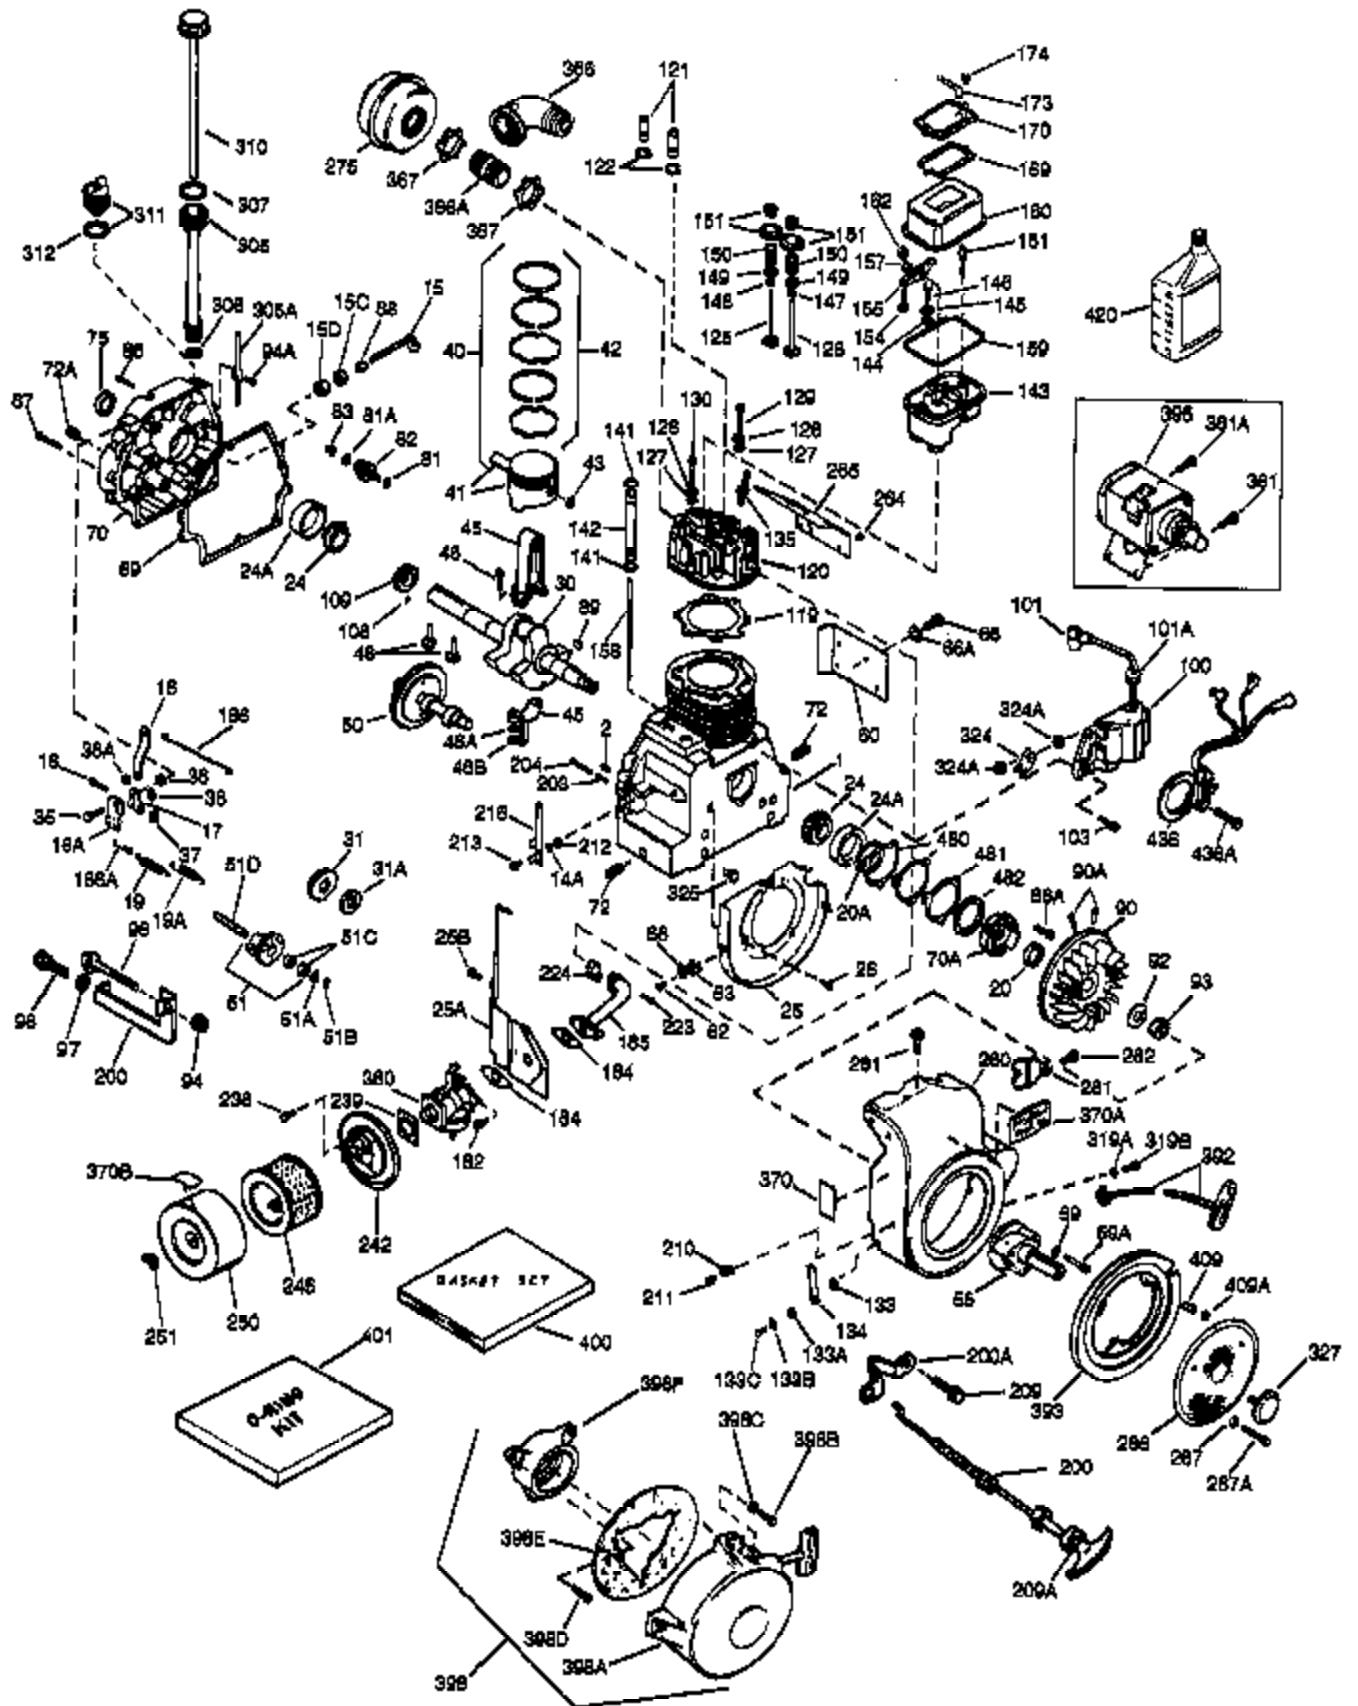

(Page 1 of 2)

IMAGE FILE: ENOH160.2

Ref #	Part Number	Qty	Description
1	33707A	1	Cylinder (Incl. 2, 20 & 72)
2	27652	2	Dowel Pin
14A	28558	1	Washer
15	32425	1	Governor Rod
16	31963	1	Governor Lever
16B	31965	1	Governor Spring Plate
17	31964	1	Governor Lever Clamp
18	650544	1	Screw, Torx T-25, 10-24 x 7/8"
19	31967	1	Extension Spring
20	31950	1	* Oil Seal
20A	32599	1	* "O" Ring
24	31932	2	Tapered Roller Bearing
24A	31928	2	Bearing Cup
25A	33477A	1	Air Baffle
25	32579	1	Blower Housing Baffle
25B	650738	1	Screw, 1/4-20 x 5/8"
26	650561	3	Screw, 1/4-20 x 5/8"
30	33420B	1	Crankshaft
35	30312	1	Screw, 10-32 x 1/2"
37	7975	1	Lock Nut, 10-24
38A	650518	1	Washer
38	29193	1	Retaining Ring
40	34511	1	Piston, Pin & Ring Set (Std.)
40	34512	1	Piston, Pin & Ring Set (.010" OS)
40	34513	1	Piston, Pin & Ring Set (.020" OS)
41	32238B	1	Piston & Pin Ass'y. (Std.) (Incl. 43)
41	32239B	1	Piston & Pin Ass'y. (.010" OS) (Incl. 43)
41	32240B	1	Piston & Pin Ass'y. (.020" OS) (Incl. 43)
42	32241	1	Ring Set (Std.)
42	32242	1	Ring Set (.010" OS)
42	32243	1	Ring Set (.020" OS)
43	31919	2	Piston Pin Retaining Ring
45	33093A	1	Connecting Rod Ass'y. (Incl.46 - 46B)
45	34383	1	Connecting Rod Ass'y.(.010" US)(Incl. 46-46B)
45	34384	1	Connecting Rod Ass'y.(.020" US)(Incl. 46-46B)
46B	28264	2	Nut
46	32077	2	Connecting Rod Bolt
46A	26073	2	Washer
48	33472	2	Valve Lifter
50	34752	1	Camshaft (MCR)
60	33479	1	Blower Housing Extension
66	30063	2	Screw, Torx T-30, 1/4-20 x 1/2"
69	31956B	1	* Cylinder Cover Gasket
70	32685	1	Cylinder Cover (Incl. 15,38,72,75,88)
70A	32577	1	Cylinder Cover (See Ref. #'s 480-482)
72	31927	2	Oil Drain Plug
75	31950	1	Oil Seal
81A	650745	1	Washer
81	30590A	1	Washer
82	34751	1	Governor Gear Ass'y.
83	35322	1	Governor Spool
86	650588	1	Screw, 1/4-20 x 2"
86A	792028	3	Screw, 5/16-18 x 7/8"
87	650451	8	Screw, 1/4-20 x 1"
88	32426	1	Spacer
89	650592	1	Flywheel Key
90A	730201	1	Trigger Pin Kit
90	610909	1	Flywheel (W/Ring Gear) (Incl. 90A)