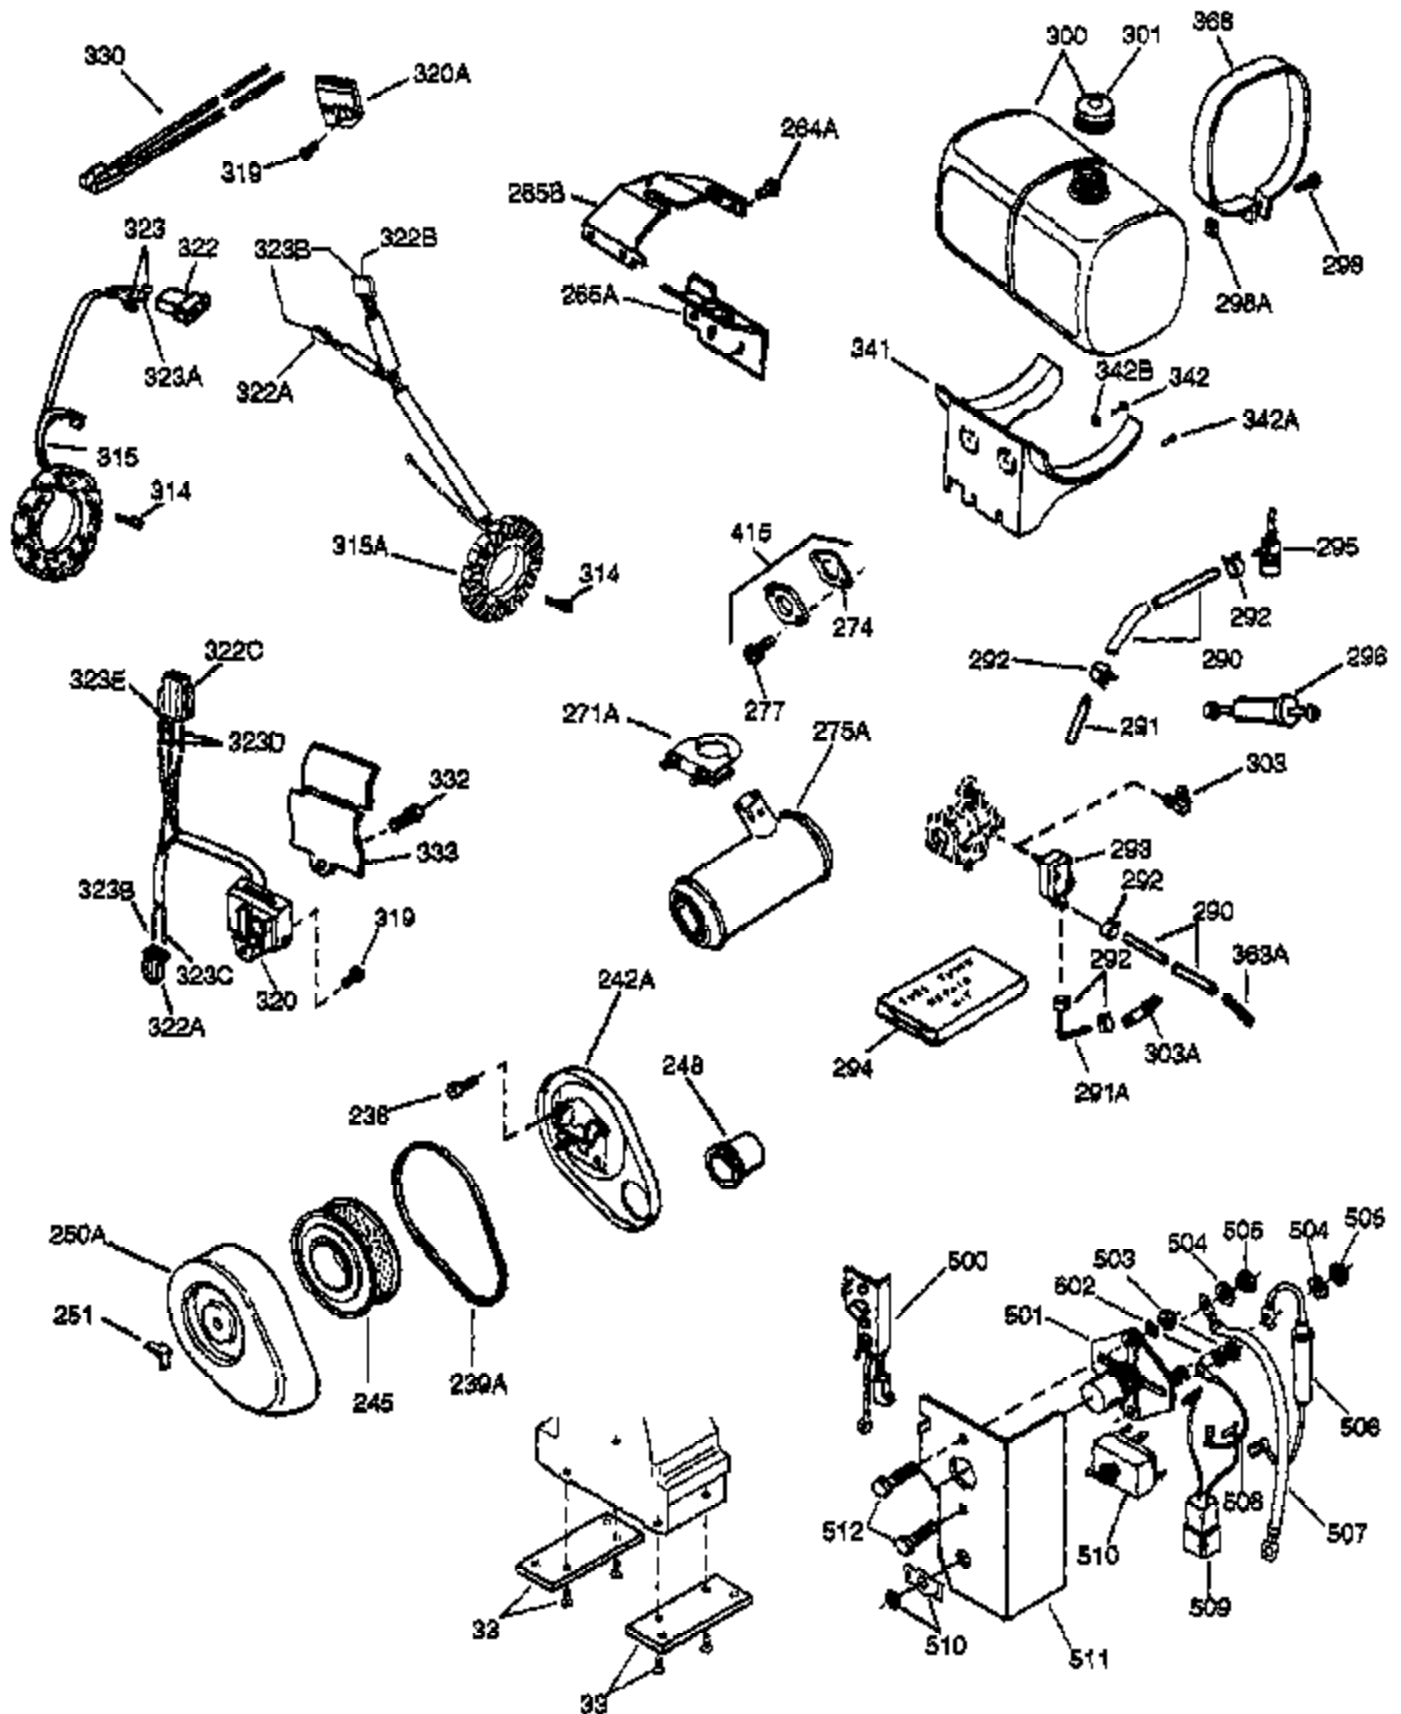

(Page 2 of 2)

IMAGE FILE: ENOH160.2

Ref #	Part Number	Qty	Description
16B	31965	1	Governor Spring Plate
144	33484	3	* "O" Ring (Also Incl. in 401)
238	650399	4	Screw, 10-32 x 5/8"
239A	34197	1	Air Cleaner Gasket
245	32008	1	Air Cleaner Filter
248	34194A	1	Air Cleaner Tube
251	650513	1	Wing Nut, 1/4-20
261A	650751	1	Screw, 1/4-20 x 7/16"
271A	35732	1	Muffler Clamp
274	33515A	1	* Exhaust Gasket
290	29774	1	Fuel Line (6.00")
291A	29774	1	Fuel Line
291	30962	1	Fuel Line
292	26460	4	Fuel Line Clamp
293	35807	1	Pulse Pump
294	35791	1	Pulse Pump Repair Kit
295	29683	1	Fuel Shut-Off Valve
298A	650456	1	Lock Nut, 1/4-20
298	650488	1	Screw, 1/4-20 x 1-1/4"
300	33979	1	Fuel Tank
303	29634	2	Fuel Fitting
314	650521	2	Screw, 10-32 x 1-1/8"
315	610902	1	Alternator Coil (20 Amp) (Incl.322B,3 23,323E)
319	30063	1	Screw, Torx T-30, 1/4-20 x 1/2"
320	610996	1	Regulator (20 Amp) (Incl.322A,C, 323A ,B,C,D)
322A	610990	1	Connector Body
322B	610903	1	Connector Body
322C	610921	1	Connector Body
323	610905	2	Terminal
323A	610991	2	Terminal
323B	610922	1	Terminal
323C	610989	1	Terminal
323D	610992	1	Terminal
323E	610904	1	Terminal
341	33978	1	Fuel Tank Bracket
342	650786	2	Screw, 1/4-20 x 5/8"
342B	650787	2	Belleville Washer
342A	650785	2	Screw, 5/16-18 x 5/8"
355	590452	1	Starter Handle
366A	32143	1	Muffler Nipple
368	33980	1	Fuel Tank Strap
500	730198	1	Switch Ass'y.
501	34616	1	Starter Switch
502	27513	2	Lock Washer
503	650864	2	Nut, 1/4-20
504	8274	2	Lock Washer
505	650586	2	Nut, 5/16-24
506	34620	1	Wire & Fuse
507	34618	1	Starter Wire
508	34619	1	Ground Wire
509	34617	1	Adapter Cord
510	34615	1	Toggle Switch
511	34614	1	Starter Button Bracket
512	792026	2	Screw, 1/4-20 x 7/8"