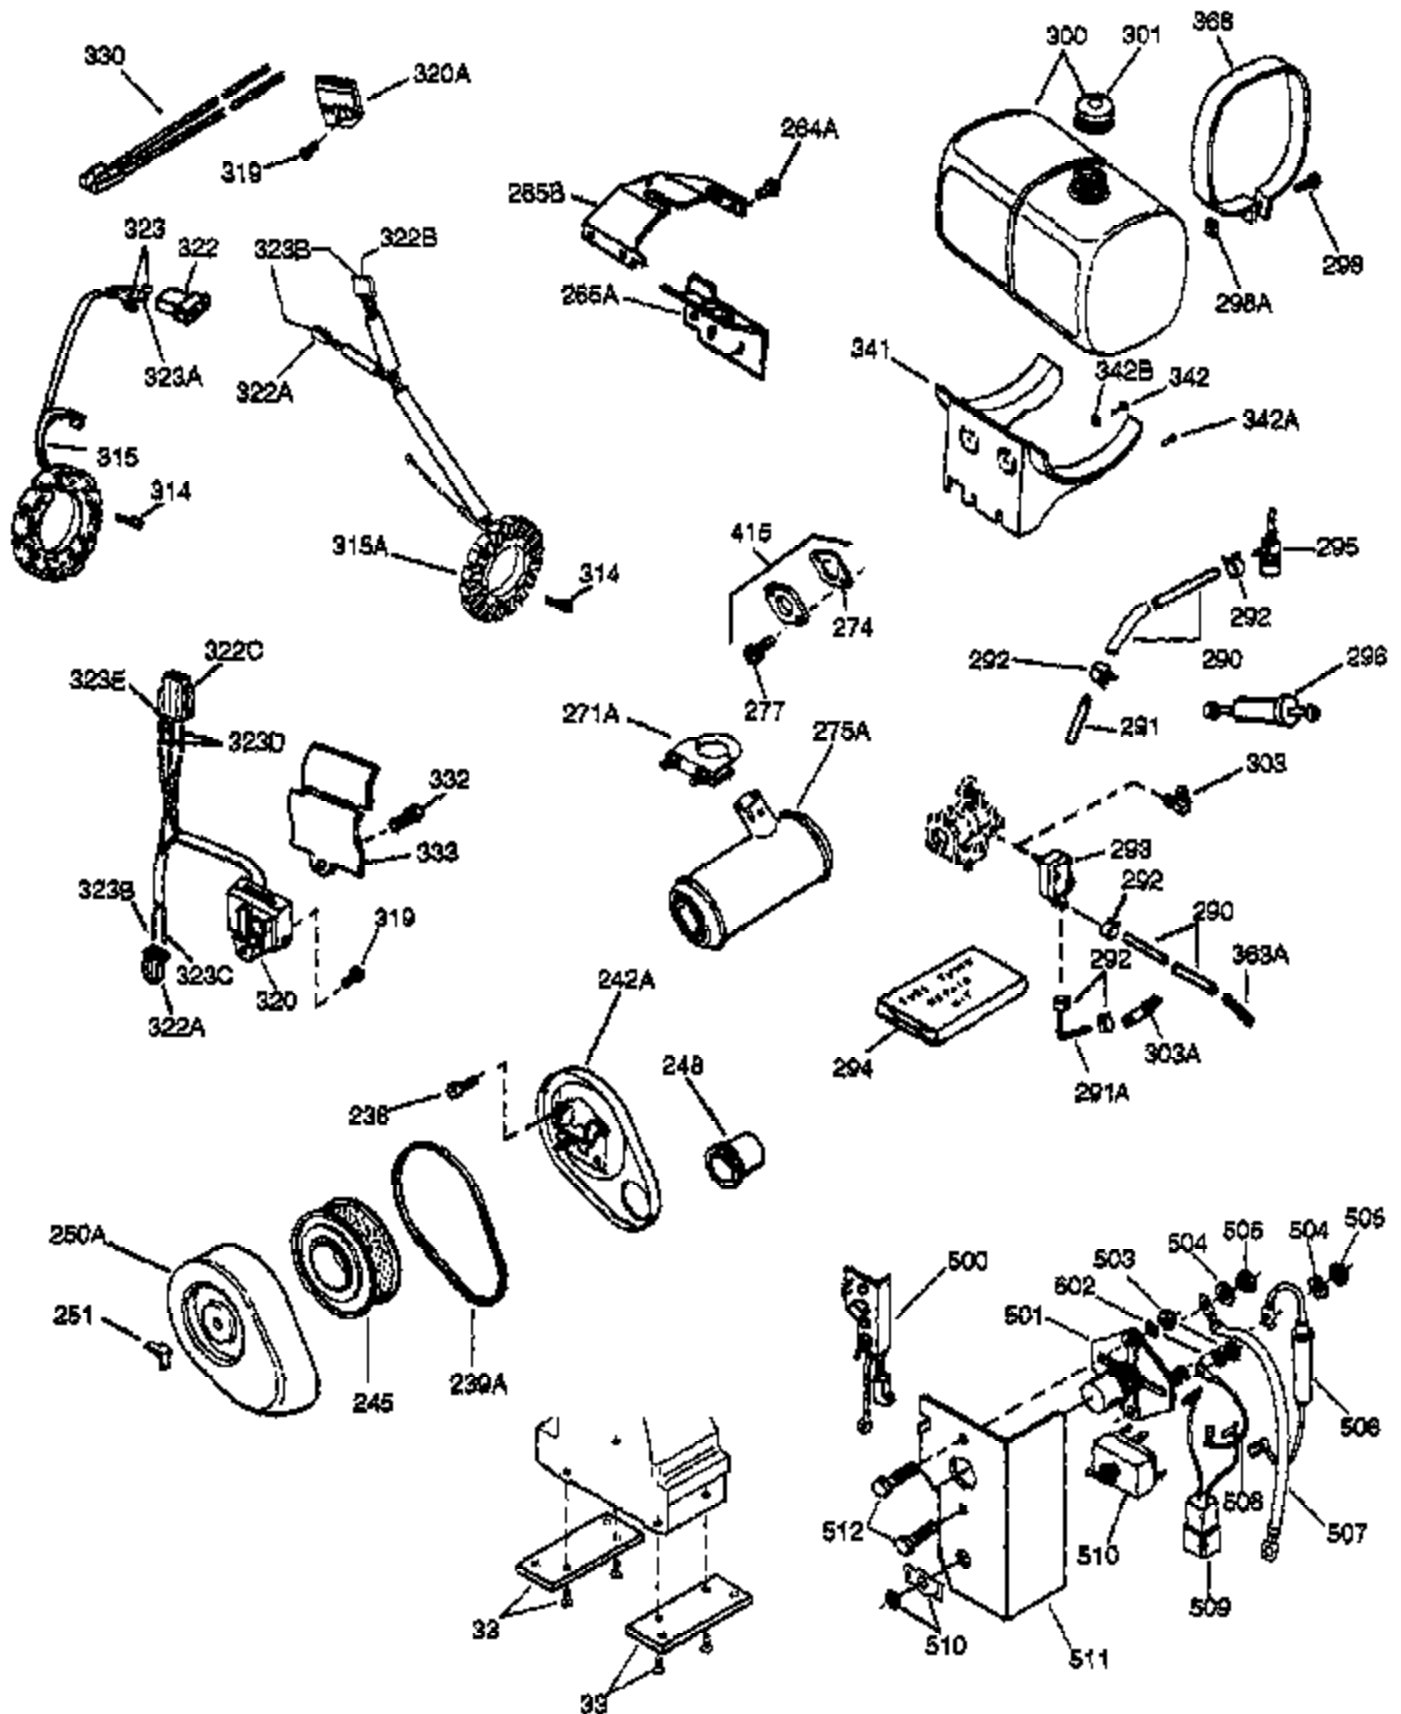

(Page 2 of 2)

IMAGE FILE: ENOH160.2

Ref #	Part Number	Qty	Description
144	33484	3	* "O" Ring (Also Incl. in 401)
238	650399	4	Screw, 10-32 x 5/8"
239A	34197	1	* Air Cleaner Gasket
245	32008	1	Air Cleaner Filter
248	34194A	1	Air Cleaner Tube
251	650513	1	Wing Nut, 1/4-20
271A	35732	1	Muffler Clamp
290	29774	1	Fuel Line (6.00")
291	30962	1	Fuel Line
291A	29774	1	Fuel Line
292	26460	4	Fuel Line Clamp
293	35807	1	Pulse Pump (Incl. 294)
294	35791	1	Pulse Pump Repair Kit
295	29683	1	Fuel Shut-Off Valve
298A	650456	1	Lock Nut, 1/4-20
298	650488	1	Screw, 1/4-20 x 1-1/4"
300	33979	1	Fuel Tank
301	33032	1	Fuel Cap
303	29634	2	Fuel Fitting
314	650521	2	Screw, 10-32 x 1-1/8"
315	611214	1	Alternator Coil (20 Amp) (Incl.322 - 323)
319	651026	1	Screw, 1/4-20 x 1/2"
320	611215	1	Regulator (20 Amp)
322	610824	1	Connector Body
322A	610921	1	Connector Body
323	610922	5	Terminal
341	33978	1	Fuel Tank Bracket
342B	650787	2	Belleville Washer
342A	650785	2	Screw, 5/16-18 x 5/8"
342	650786	2	Screw, 1/4-20 x 5/8"
366A	32143	1	Muffler Nipple
368	33980	1	Fuel Tank Strap
500	730198	1	Switch Ass'y.
501	34616	1	Starter Switch
502	27513	2	Lock Washer
503	650864	2	Nut, 1/4-20
504	8274	2	Lock Washer
505	650586	2	Nut, 5/16-24
506	34620	1	Wire & Fuse
507	34618	1	Starter Wire
508	34619	1	Ground Wire
509	34617	1	Adapter Cord
510	34615	1	Toggle Switch
511	34614	1	Starter Button Bracket
512	792026	2	Screw, 1/4-20 x 7/8"