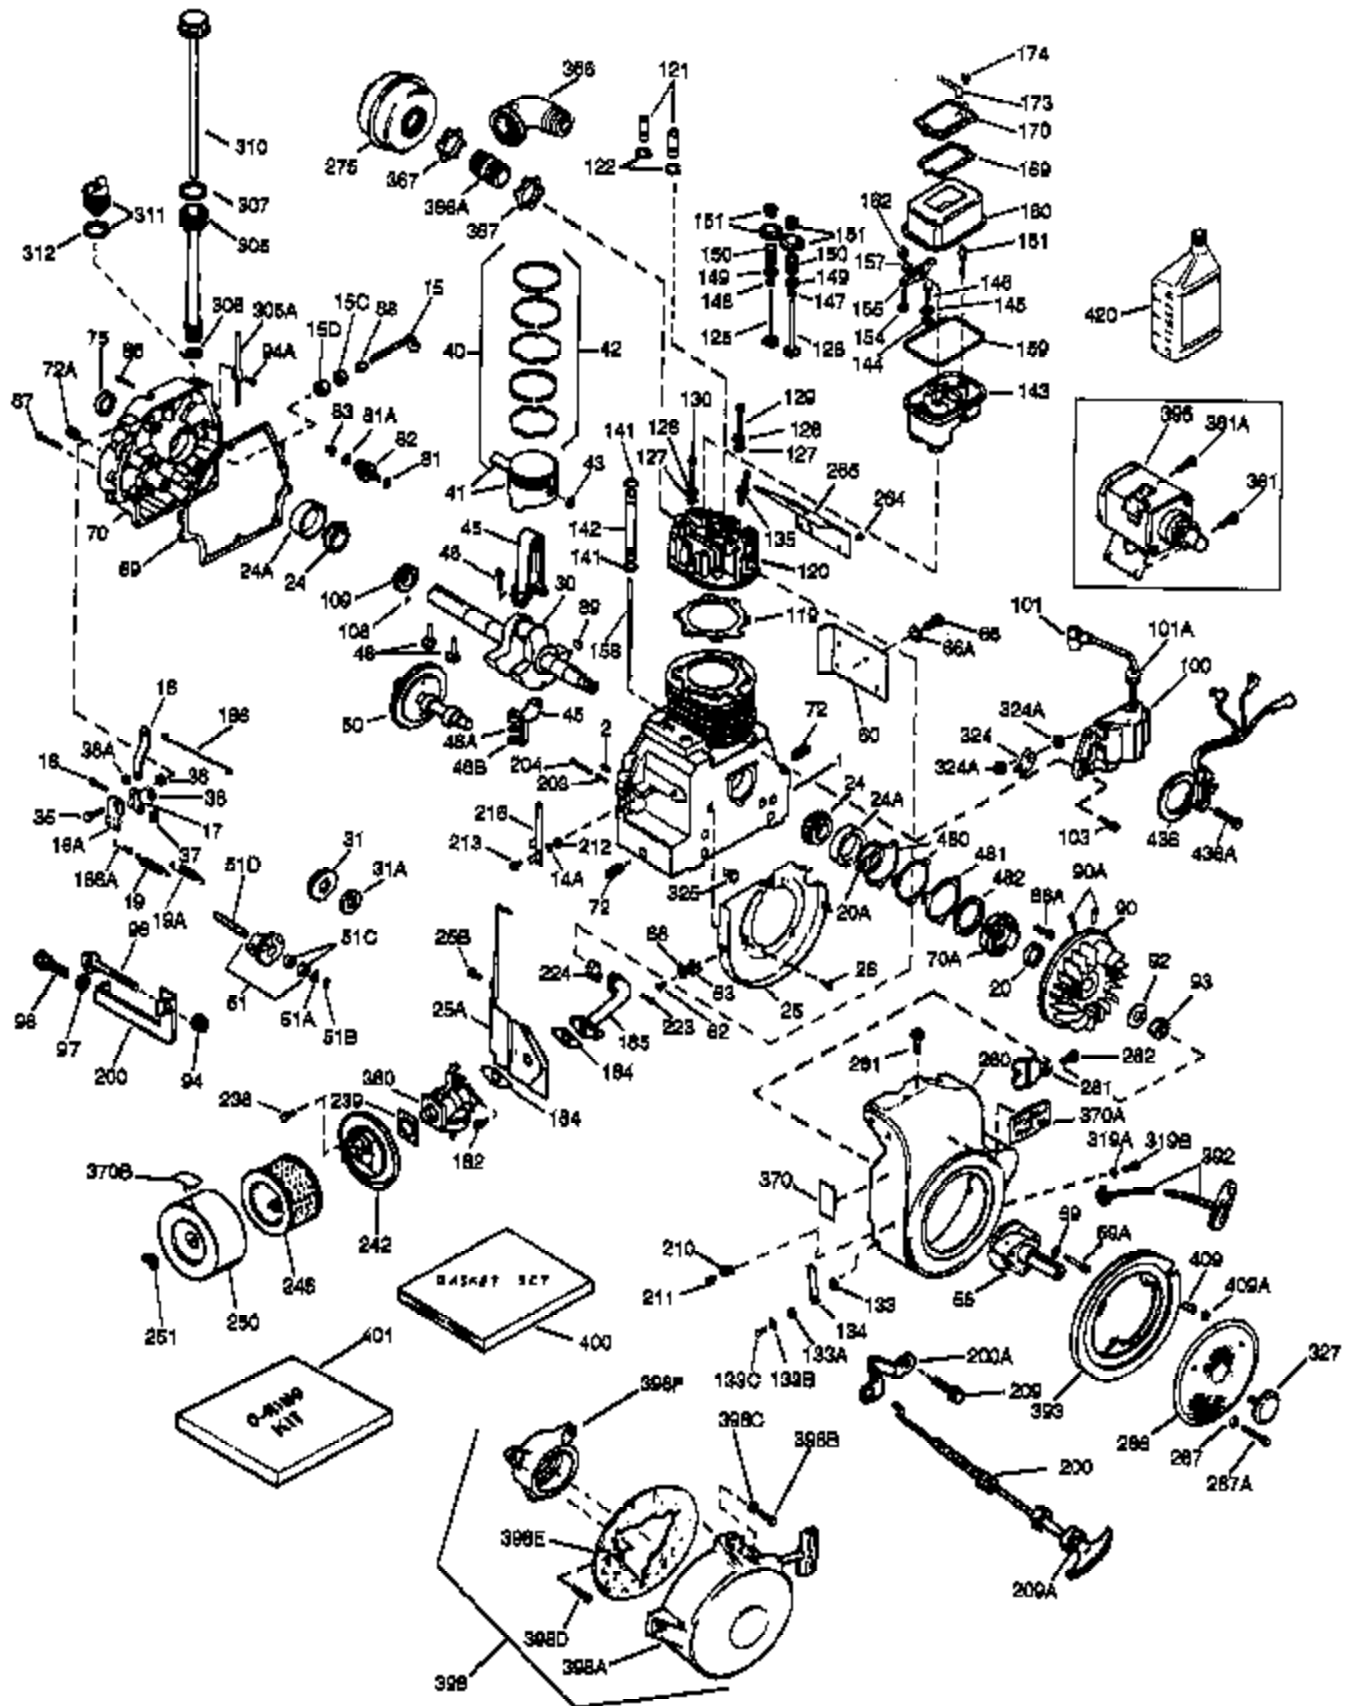

(Page 1 of 2)

IMAGE FILE: ENOH160.2

Ref #	Part Number	Qty	Description
1	33707A	1	Cylinder (Incl. 2, 20 & 72)
2	27652	2	Dowel Pin
14A	28558	1	Washer
15	32425	1	Governor Rod
16B	31965	1	Governor Spring Plate
16	31963	1	Governor Lever
17	31964	1	Governor Lever Clamp
18	650544	1	Screw, Torx T-25, 10-24 x 7/8"
19	31967	1	Extension Spring
20	31950	1	* Oil Seal
20A	32599	1	* "O" Ring
24	31932	2	Tapered Roller Bearing
24A	31928	2	Bearing Cup
25A	33477A	1	Air Baffle
25	32579	1	Blower Housing Baffle
25B	650738	1	Screw, 1/4-20 x 5/8"
26	650561	3	Screw, 1/4-20 x 5/8"
30	33390B	1	Crankshaft
35	30312	1	Screw, 10-32 x 1/2"
37	7975	1	Lock Nut, 10-24
38A	650518	1	Washer
38	29193	1	Retaining Ring
40	34511	1	Piston, Pin & Ring Set (Std.)
40	34512	1	Piston, Pin & Ring Set (.010" OS)
40	34513	1	Piston, Pin & Ring Set (.020" OS)
41	32238B	1	Piston & Pin Ass'y. (Std.) (Incl. 43)
41	32239B	1	Piston & Pin Ass'y. (.010" OS) (Incl. 43)
41	32240B	1	Piston & Pin Ass'y. (.020" OS) (Incl. 43)
42	32241	1	Ring Set (Std.)
42	32242	1	Ring Set (.010" OS)
42	32243	1	Ring Set (.020" OS)
43	31919	2	Piston Pin Retaining Ring
45	33093A	1	Connecting Rod Ass'y. (Incl.46 - 46B)
45	34383	1	Connecting Rod Ass'y.(.010" US)(Incl. 46-46B)
45	34384	1	Connecting Rod Ass'y.(.020" US)(Incl. 46-46B)
46	32077	2	Connecting Rod Bolt
46A	26073	2	Washer
46B	28264	2	Nut
48	33472	2	Valve Lifter
50	34752	1	Camshaft (MCR)
60	33479	1	Blower Housing Extension
62	650760	1	Screw, 8-32 x 3/8"
63	28545	1	Grommet
68	33356	1	Ground Terminal
69	31956B	1	* Cylinder Cover Gasket
70A	32577	1	Cylinder Cover (See Ref. #'s 480-482)
70	32685	1	Cylinder Cover (Incl. 15,38,72,75,88)
72	31927	2	Oil Drain Plug
75	31950	1	Oil Seal
81	30590A	1	Washer
81A	650745	1	Washer
82	34751	1	Governor Gear Ass'y.
83	35322	1	Governor Spool
86A	792028	3	Screw, 5/16-18 x 7/8"
86	650588	1	Screw, 1/4-20 x 2"
87	650451	8	Screw, 1/4-20 x 1"
88	32426	1	Spacer
89	650592	1	Flywheel Key