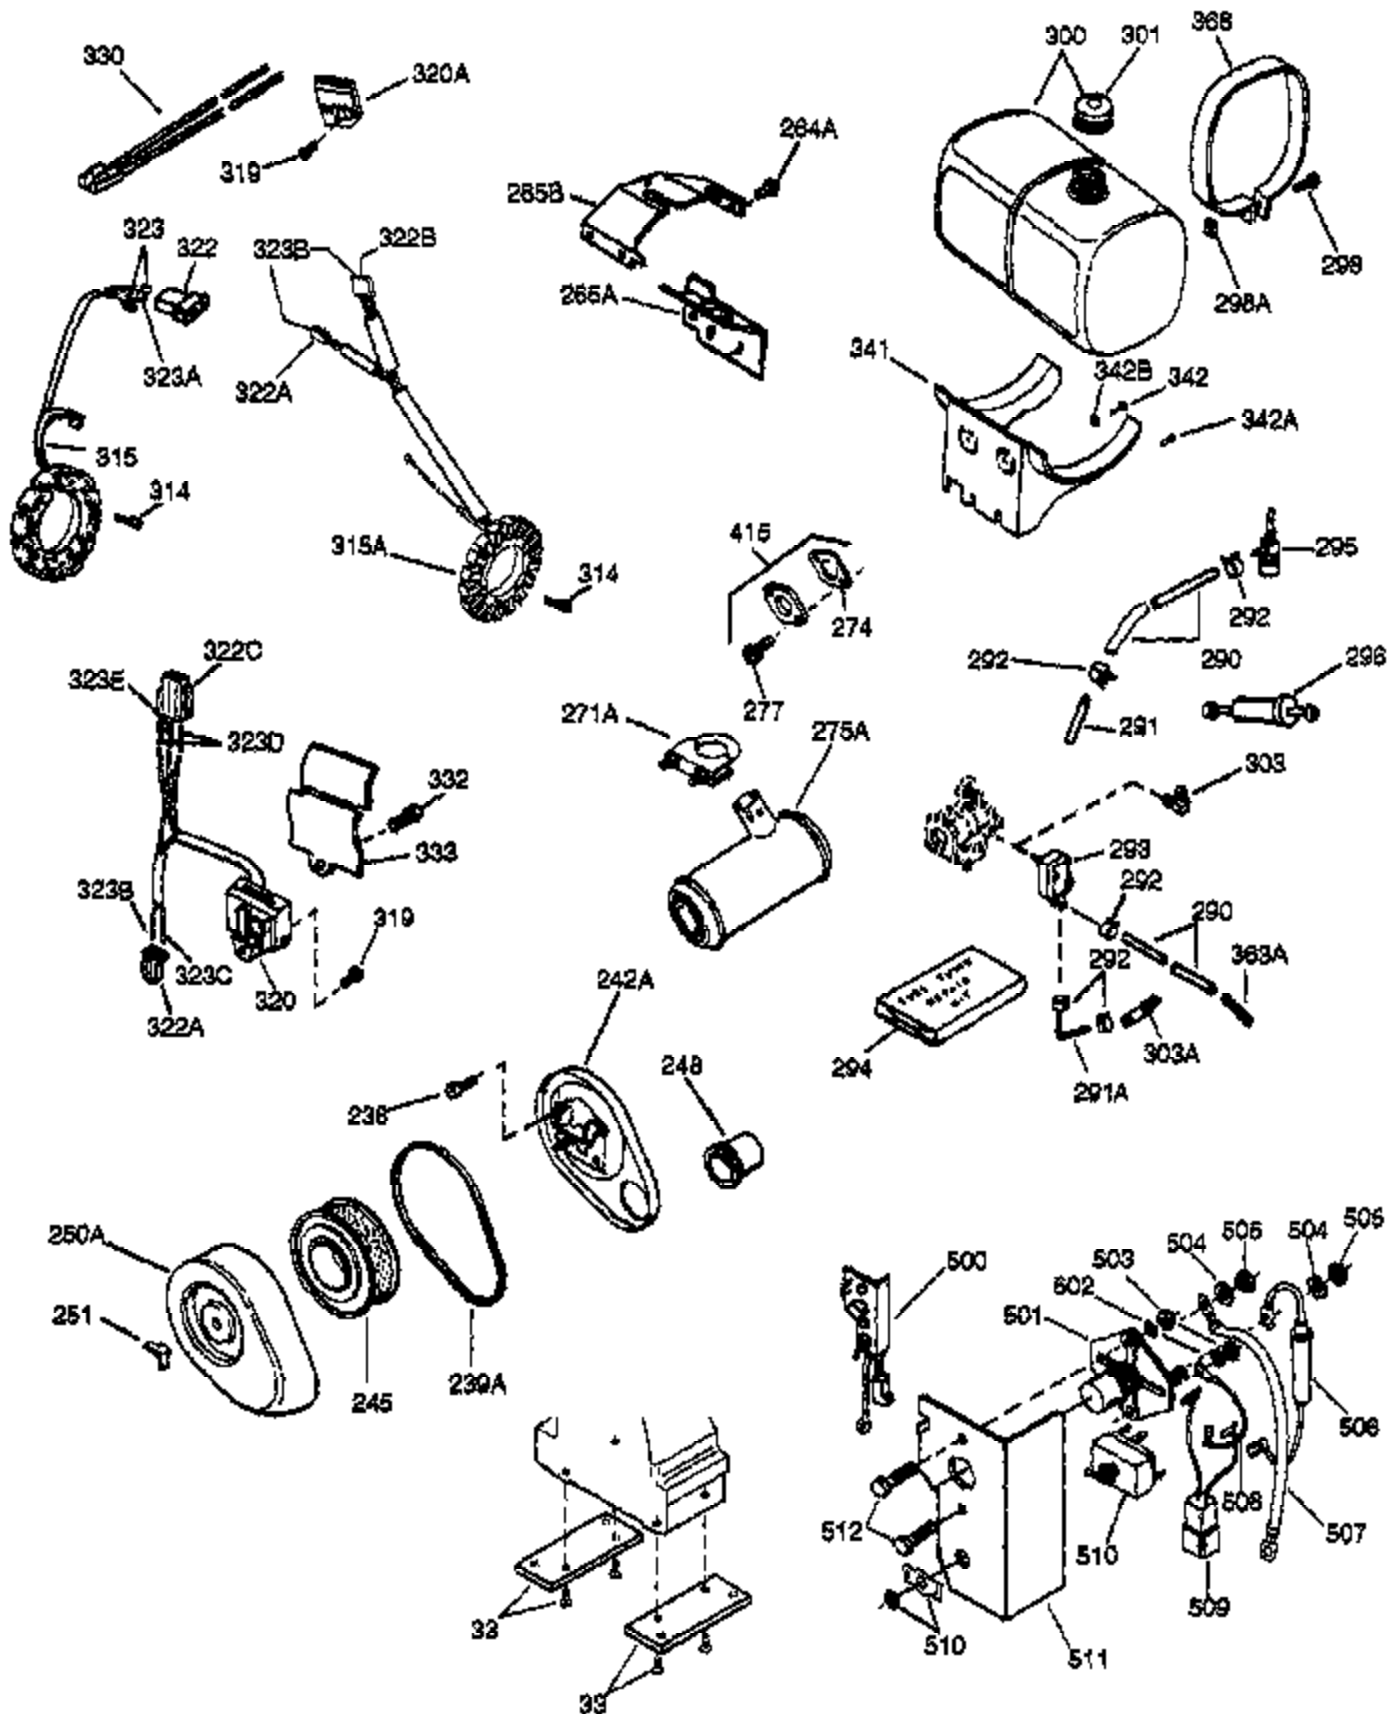

(Page 2 of 2)

IMAGE FILE: ENOH160.2

Ref #	Part Number	Qty	Description
16B	31965	1	Governor Spring Plate
144	33484	3	* "O" Ring (Also Incl. in 401)
238	650399	4	Screw, 10-32 x 5/8"
245	32008	1	Air Cleaner Filter
251	650513	1	Wing Nut, 1/4-20
271A	35732	1	Muffler Clamp
290	29774	1	Fuel Line
291	30962	1	Fuel Line
292	26460	4	Fuel Line Clamp
292	26460	2	Fuel Line Clamp
293	35807	1	Pulse Pump
294	35791	1	Pulse Pump Repair Kit
295	29683	1	Fuel Shut-Off Valve
298	650488	1	Screw, 1/4-20 x 1-1/4"
298A	650456	1	Lock Nut, 1/4-20
300	33979	1	Fuel Tank (Incl. 301)
301	33032	1	Fuel Cap
303	29634	2	Fuel Fitting
332	650650	1	Screw, 10-16 x 3/8"
333	34276	1	Regulator Cover
341	33978	1	Fuel Tank Bracket
342B	650787	2	Belleville Washer
342A	650785	2	Screw 5/16-18 x 5/8"
342	650786	2	Screw, 1/4-20 x 5/8"
366A	32143	1	Muffler Nipple
368	33980	1	Fuel Tank Strap
436B	650399	2	Screw, 10-32 x 5/8"