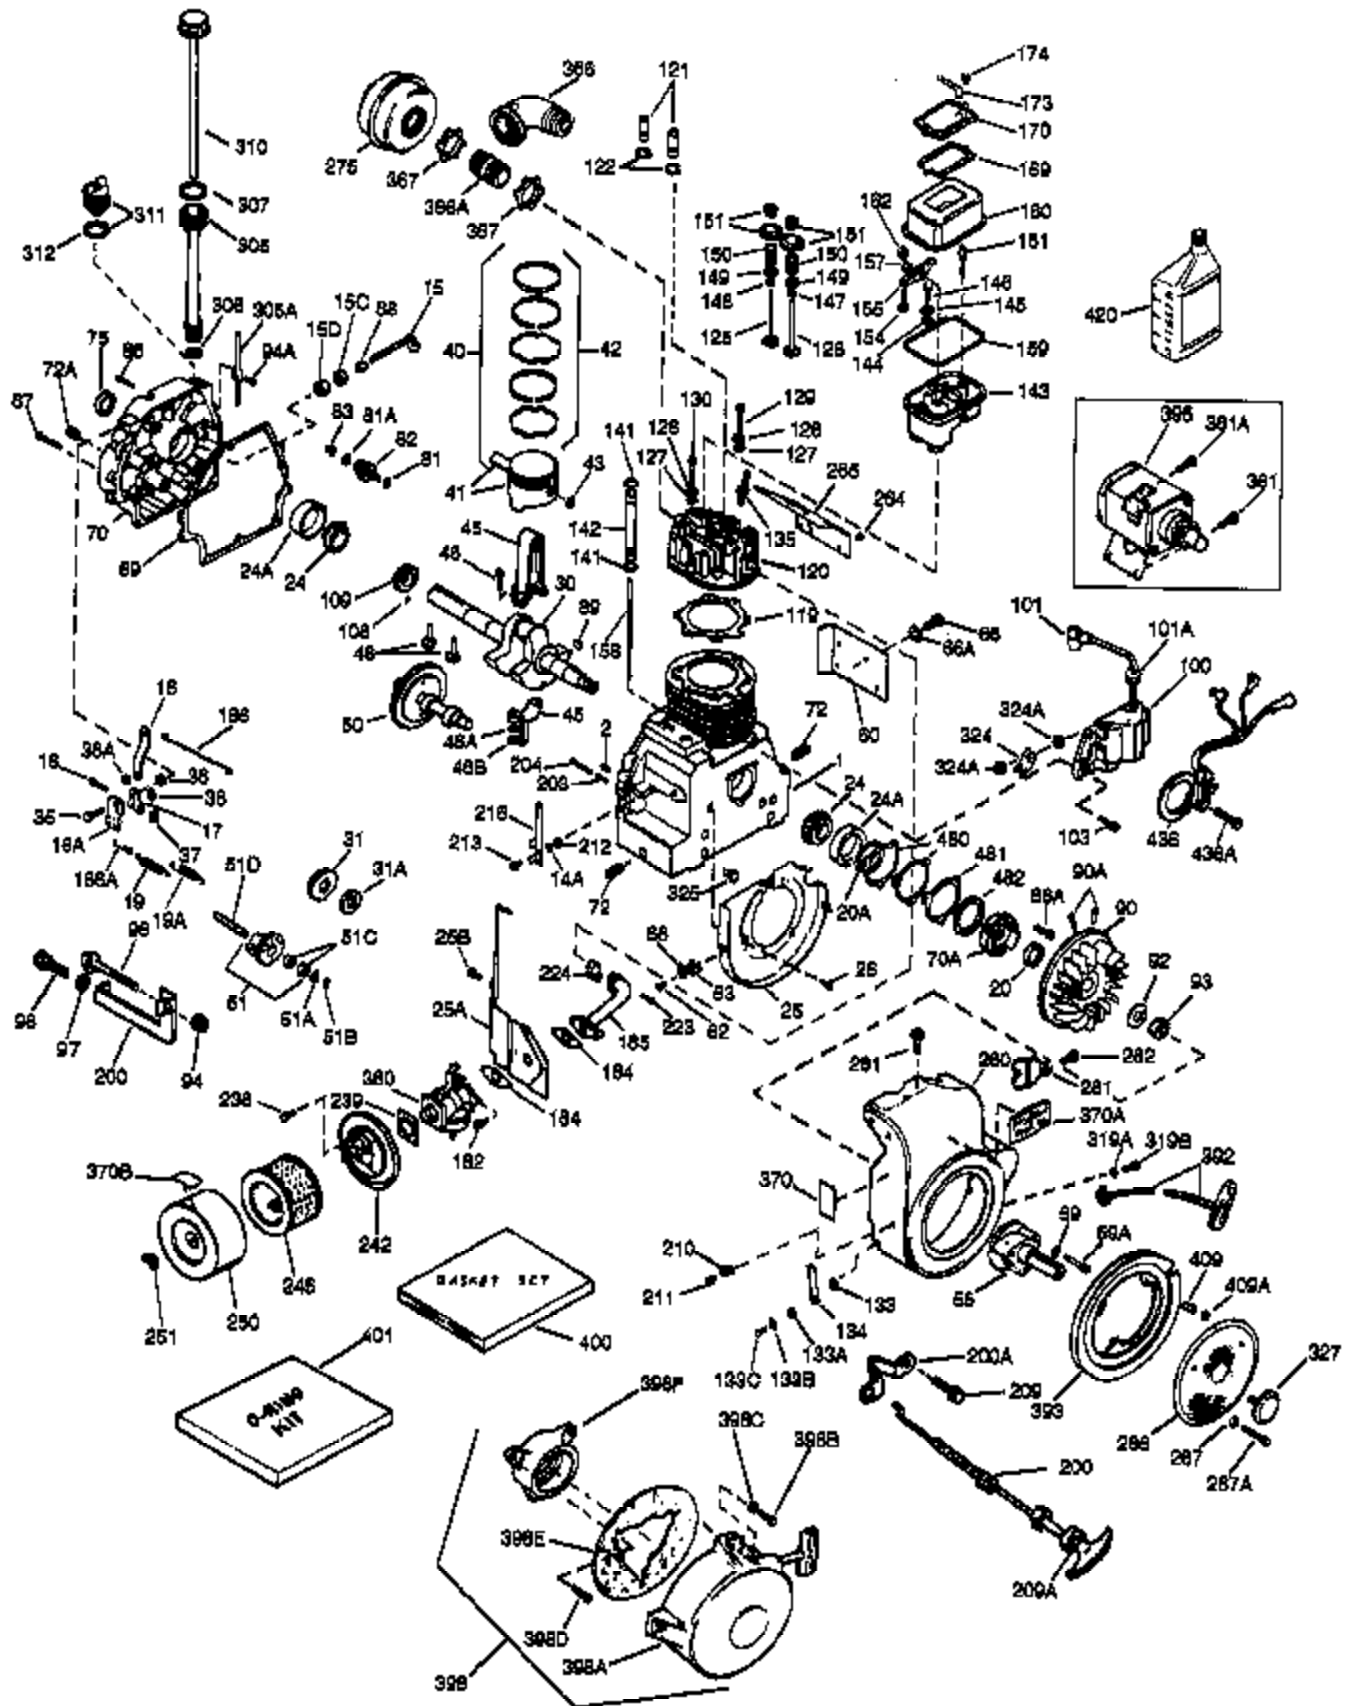

(Page 1 of 2)

IMAGE FILE: ENOH160.2

Ref #	Part Number	Qty	Description
1	33707A	1	Cylinder (Incl. 2, 20 & 72)
2	27652	2	Dowel Pin
14A	28558	1	Washer
15	32425	1	Governor Rod
16B	31965	1	Governor Spring Plate
16	31963	1	Governor Lever
17	31964	1	Governor Lever Clamp
18	650544	1	Screw, Torx T-25, 10-24 x 7/8"
19	31967	1	Extension Spring
20	31950	1	* Oil Seal
20A	32599	1	* "O" Ring
24A	31928	2	Bearing Cup
24	31932	2	Tapered Roller Bearing
25	32579	1	Blower Housing Baffle
25B	651031	1	Screw, 1/4-20 x 9/16"
25A	33477A	1	Air Baffle
26	650561	3	Screw, 1/4-20 x 5/8"
30	33390B	1	Crankshaft
35	30312	1	Screw, 10-32 x 1/2"
37	7975	1	Lock Nut, 10-24
38	29193	1	Retaining Ring
38A	650518	1	Washer
40	34511	1	Piston, Pin & Ring Set (Std.)
40	34512	1	Piston, Pin & Ring Set (.010" OS)
40	34513	1	Piston, Pin & Ring Set (.020" OS)
41	32238B	1	Piston & Pin Ass'y. (Std.) (Incl. 43)
41	32239B	1	Piston & Pin Ass'y. (.010" OS) (Incl. 43)
41	32240B	1	Piston & Pin Ass'y. (.020" OS) (Incl. 43)
42	32241	1	Ring Set (Std.)
42	32242	1	Ring Set (.010" OS)
42	32243	1	Ring Set (.020" OS)
43	31919	2	Piston Pin Retaining Ring
45	33093A	1	Connecting Rod Ass'y. (Incl.46 - 46B)
45	34383	1	Connecting Rod Ass'y.(.010" US)(Incl. 46-46B)
45	34384	1	Connecting Rod Ass'y.(.020" US)(Incl. 46-46B)
46B	28264	2	Nut
46A	26073	2	Washer
46	32077	2	Connecting Rod Bolt
48	33472	2	Valve Lifter
50	34752	1	Camshaft (MCR)
60	33479	1	Blower Housing Extension
62	650760	1	Screw, 8-32 x 3/8"
63	28545	1	Grommet
68	33356	1	Ground Terminal
69	31956B	1	* Cylinder Cover Gasket
70A	32577	1	Cylinder Cover (See Ref. #'s 480-482)
70	32685	1	Cylinder Cover (Incl. 15,38,72,75,88)
72A	28534	1	Oil Drain Plug
72	31927	2	Oil Drain Plug
75	31950	1	Oil Seal
81	30590A	1	Washer
81A	650745	1	Washer
82	34751	1	Governor Gear Ass'y.
83	35322	1	Governor Spool
86A	792028	3	Screw, 5/16-18 x 7/8"
86	650588	1	Screw, 1/4-20 x 2"
87	650451	8	Screw, 1/4-20 x 1"
88	32426	1	Spacer