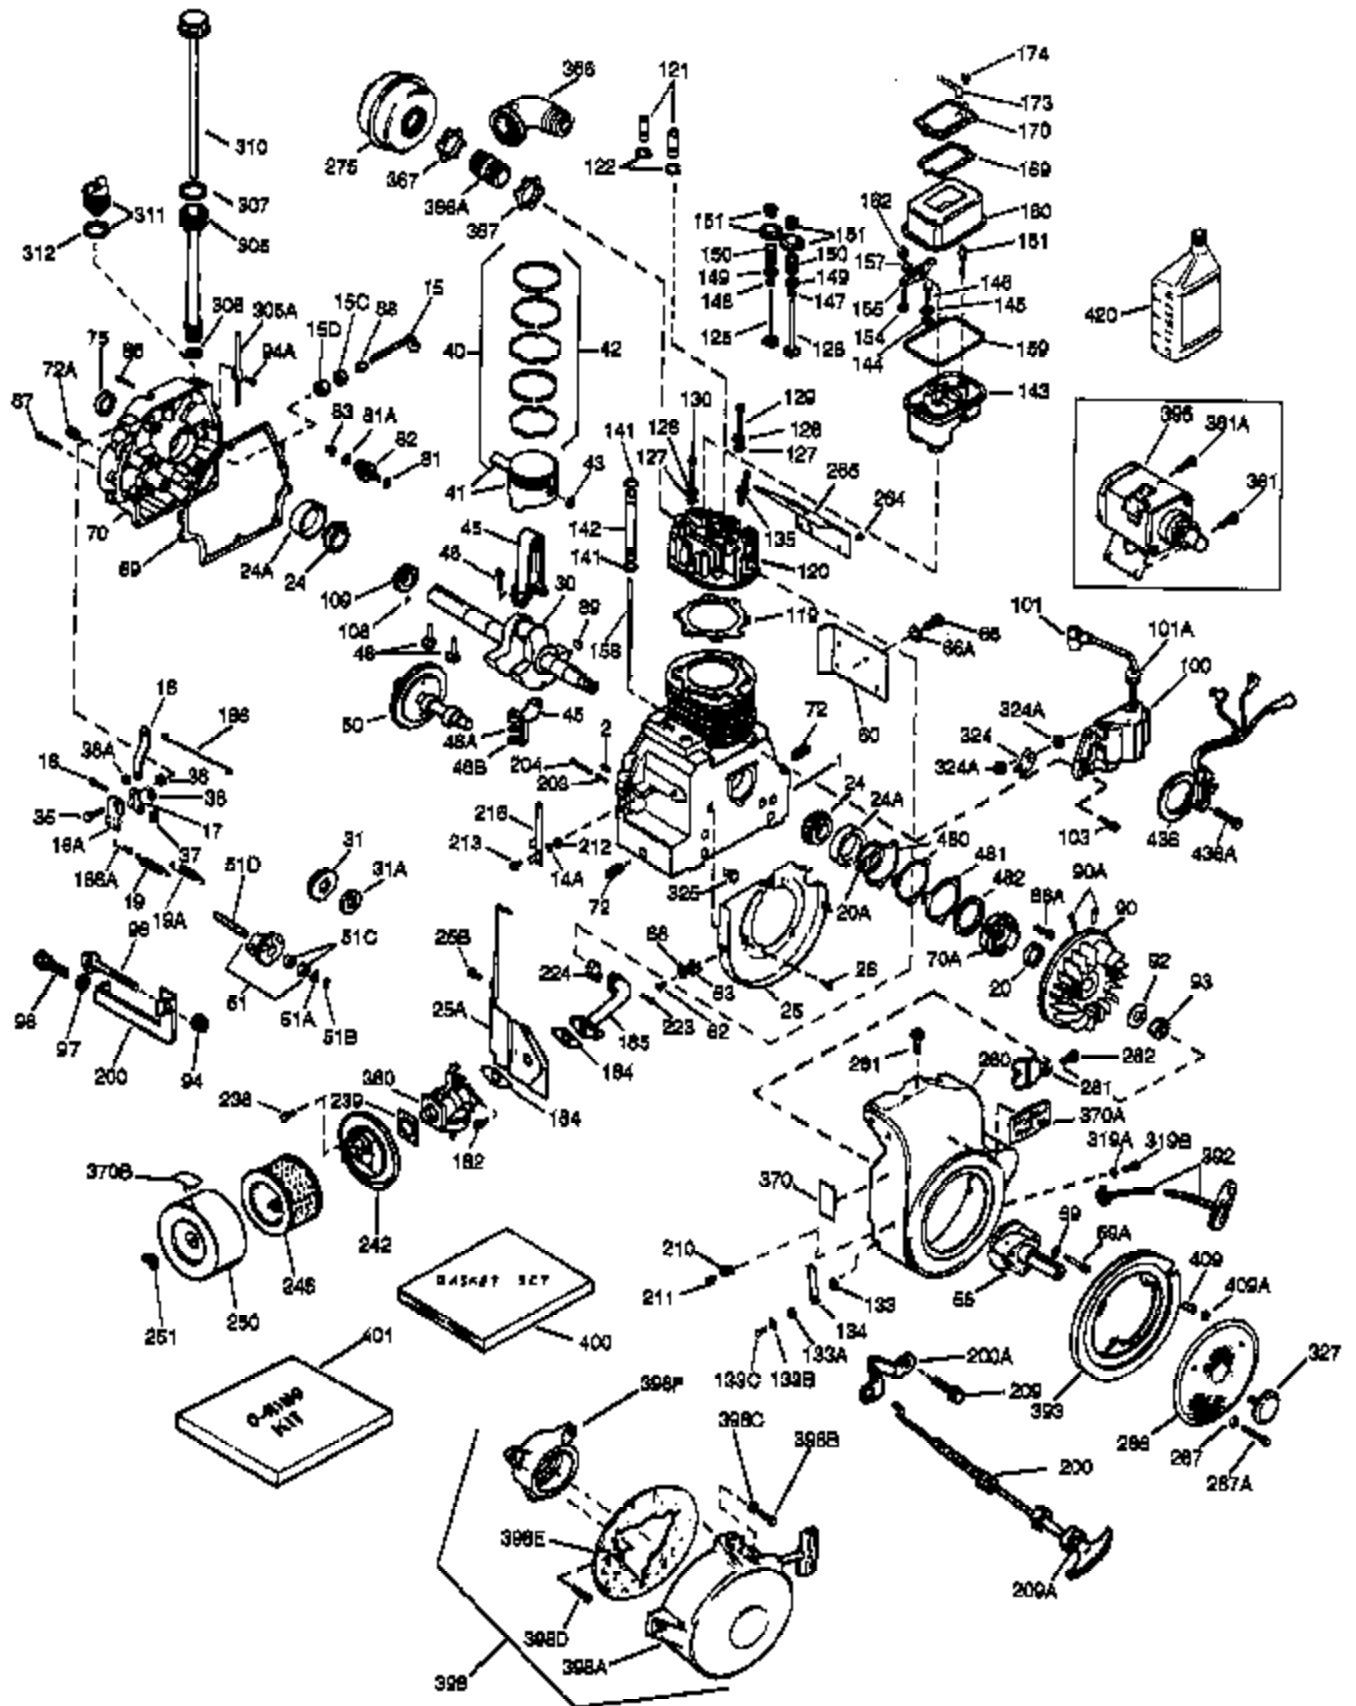

(Page 1 of 2)

IMAGE FILE: ENOH160.2

Ref #	Part Number	Qty	Description
1	33707A	1	Cylinder (Incl. 2, 20 & 72)
2	27652	2	Dowel Pin
14A	28558	1	Washer
15	32425	1	Governor Rod
16B	31965	1	Governor Spring Plate
16	31963	1	Governor Lever
17	31964	1	Governor Lever Clamp
18	650544	1	Screw, Torx T-25, 10-24 x 7/8"
19	31967	1	Extension Spring
20A	32599	1	* "O" Ring
20	31950	1	* Oil Seal
24A	31928	2	Bearing Cup
24	31932	2	Tapered Roller Bearing
25A	33477A	1	Air Baffle
25B	650738	1	Screw, 1/4-20 x 5/8"
25	32579	1	Blower Housing Baffle
26	650561	3	Screw, 1/4-20 x 5/8"
30	33390B	1	Crankshaft
35	30312	1	Screw, 10-32 x 1/2"
37	7975	1	Lock Nut, 10-24
38	29193	1	Retaining Ring
38A	650518	1	Washer
40	34511	1	Piston, Pin & Ring Set (Std.)
40	34512	1	Piston, Pin & Ring Set (.010" OS)
40	34513	1	Piston, Pin & Ring Set (.020" OS)
41	32238B	1	Piston & Pin Ass'y. (Std.) (Incl. 43)
41	32239B	1	Piston & Pin Ass'y. (.010" OS) (Incl. 43)
41	32240B	1	Piston & Pin Ass'y. (.020" OS) (Incl. 43)
42	32241	1	Ring Set (Std.)
42	32242	1	Ring Set (.010" OS)
42	32243	1	Ring Set (.020" OS)
43	31919	2	Piston Pin Retaining Ring
45	33093A	1	Connecting Rod Ass'y. (Incl.46 - 46B)
45	34383	1	Connecting Rod Ass'y.(.010" US)(Incl. 46-46B)
45	34384	1	Connecting Rod Ass'y.(.020" US)(Incl. 46-46B)
46B	28264	2	Nut
46	32077	2	Connecting Rod Bolt
46A	26073	2	Washer
48	33472	2	Valve Lifter
50	34752	1	Camshaft (MCR)
60	33479	1	Blower Housing Extension
62	650760	1	Screw, 8-32 x 3/8"
63	28545	1	Grommet
66	30063	2	Screw, Torx T-30, 1/4-20 x 1/2"
68	33356	1	Ground Terminal
69	31956B	1	* Cylinder Cover Gasket
70A	32577	1	Cylinder Cover (See Ref. #'s 480-482)
70	32685	1	Cylinder Cover (Incl. 15,38,72,75,88)
72	31927	2	Oil Drain Plug
75	31950	1	Oil Seal
81A	650745	1	Washer
81	30590A	1	Washer
82	34751	1	Governor Gear Ass'y.
83	35322	1	Governor Spool
86A	792028	3	Screw, 5/16-18 x 7/8"
86	650588	1	Screw, 1/4-20 x 2"
87	650451	8	Screw, 1/4-20 x 1"
88	32426	1	Spacer