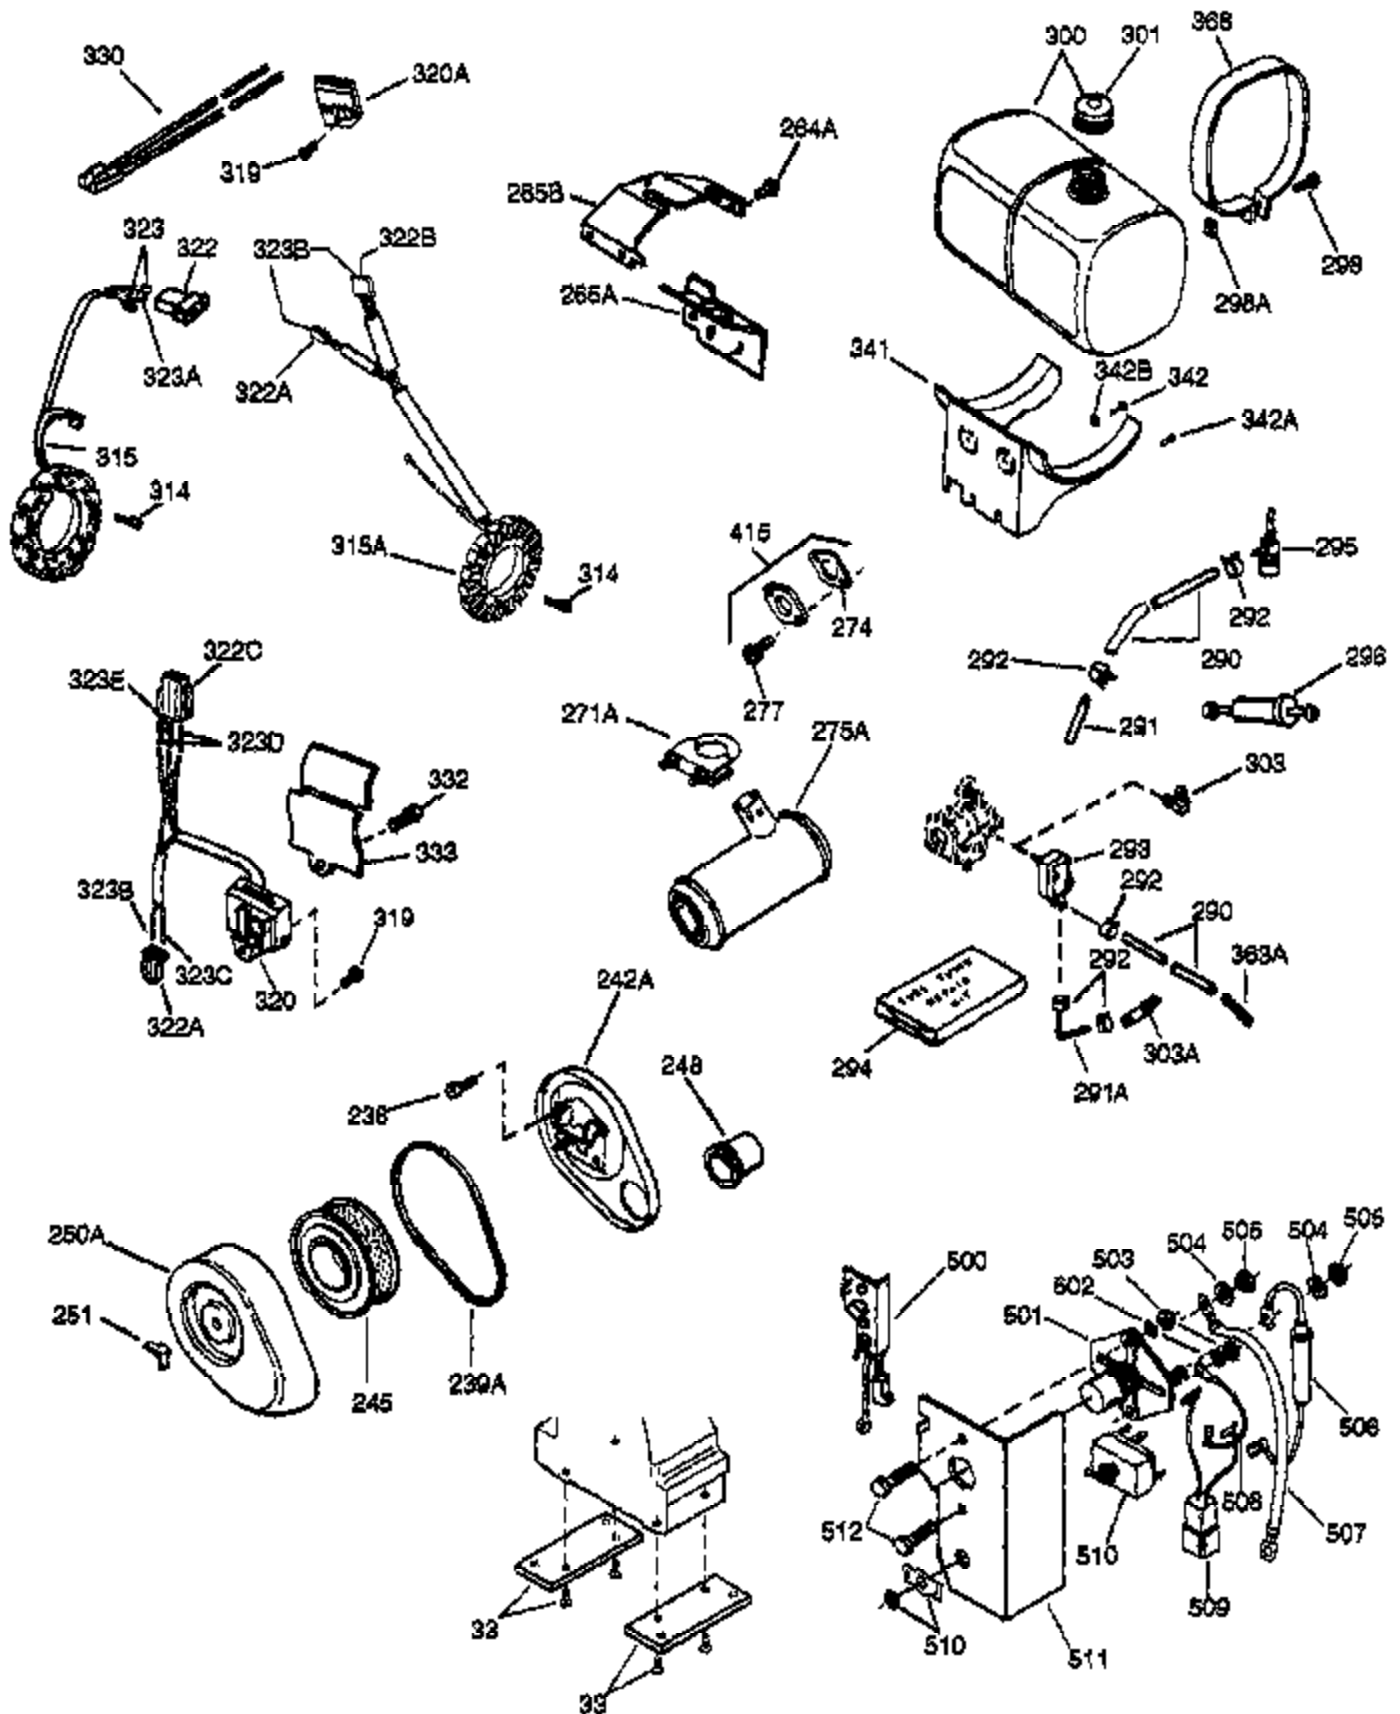

(Page 2 of 2)

IMAGE FILE: ENOH160.2

Ref #	Part Number	Qty	Description
16B	31965	1	Governor Spring Plate
144	33484	3	* "O" Ring (Also Incl. in 401)
238	650399	4	Screw, 10-32 x 5/8"
245	32008	1	Air Cleaner Filter
251	650513	1	Wing Nut, 1/4-20
261A	650751	1	Screw, 1/4-20 x 7/16"
271A	35732	1	Muffler Clamp
274	33515A	1	* Exhaust Gasket
290	29774	1	Fuel Line (1.12")
291A	29774	1	Fuel Line (6.00")
291A	30962	1	Fuel Line
292	26460	2	Fuel Line Clamp
293	35807	1	Pulse Pump
294	35791	1	Pulse Pump Repair Kit
295	29683	1	Fuel Shut-Off Valve
298A	650456	2	Lock Nut, 1/4-20
298	650488	2	1/4-20 x 1-1/4"
300	33979	1	Fuel Tank (Incl. 301)
303	29634	2	Fuel Fitting
332	650650	1	Screw, 10-16 x 3/8"
333	34276	1	Regulator Cover
341	33978	1	Fuel Tank Bracket
342A	650785	2	Screw, 5/16-18 x 5/8"
342B	650787	2	Belleville Washer
342	650786	2	Screw, 1/4-20 x 5/8"
355	590701	1	Starter Handle
366A	32143	1	Muffler Nipple
368	33980	2	Fuel Tank Strap
436B	650399	2	Screw, 10-32 x 5/8"